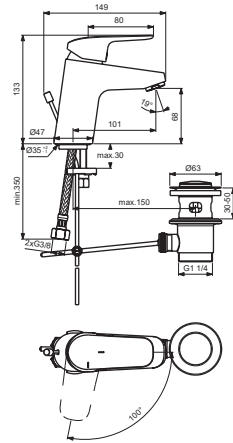

for article:  
**B1715AA**

**B1711AA**

**B1715AA**

Pos.	Signify	Spare parts-Nr.	Quantity	Pos.	Signify	Spare parts-Nr.	Quantity
1	Lever, w/logo-set-C3	B961377AA	1 Pcs.	14	Pop-up drain ass.	A962991AA	1 Pcs.
2	Screw M5x8		1 Pcs.	15	Flex pexhose G3/8-Ø10.5/L445		2 Pcs.
3	Cap decorative	B960473AA	1 Pcs.	16	Pop up waste-compl.	B961384AA	1 Pcs.
4	Rosette M38x1.5	B961373AA	1 Pcs.	17	Pop up waste shackle		1 Pcs.
5	Screw M41x1.5/M38x1.5	B961374NU	1 Pcs.				
6	Hot limit stop	A861181NU	1 Pcs.				
7	Cartridge Ø38mm	A861156NU*	1 Pcs.				
8	O-Ring Ø38x2.5		1 Pcs.				
9	Manifold-C3		1 Pcs.				
10	O-Ring Ø34x2		1 Pcs.				
11	Body basin		1 Pcs.				
11a	Body basin GRANDE		1 Pcs.				
12	Perlator M24x1-A / 5l/min	B961383AA	1 Pcs.				
13	Connecting set	A964520NU	1 Set				

\*Universal set (not all parts needed)