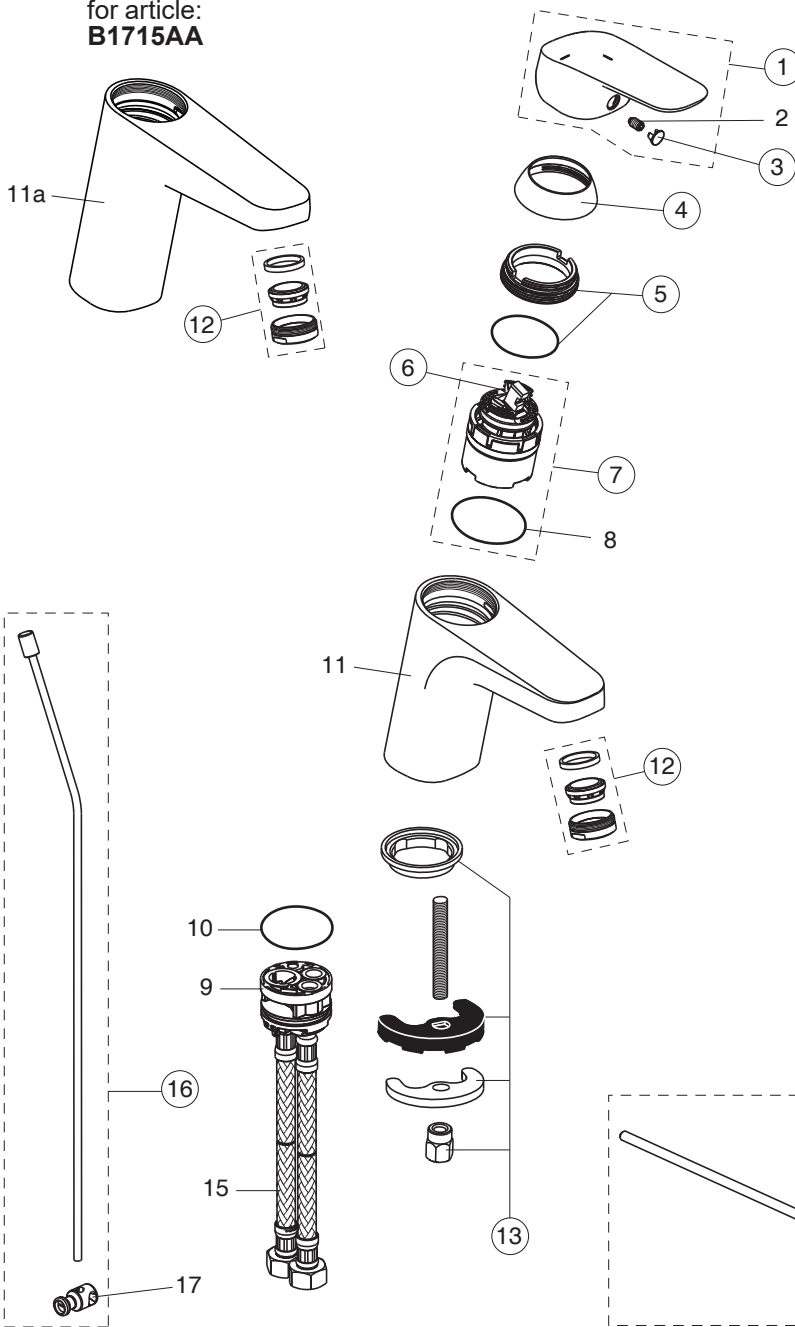

for article:  
**B1715AA**

**B1711AA**

**B1715AA**

Pos.	Signify	Spare parts-Nr.	Quantity	Pos.	Signify	Spare parts-Nr.	Quantity
1	Lever, w/logo-set-C3	B961377AA	1 Pcs.	14	Pop-up drain ass.	A962991AA	1 Pcs.
2	Screw M5x8		1 Pcs.	15	Flex pexhose G3/8-Ø10.5/L445		2 Pcs.
3	Cap decorative	B960473AA	1 Pcs.	16	Pop up waste-compl.	B961384AA	1 Pcs.
4	Rosette M38x1.5	B961373AA	1 Pcs.	17	Pop up waste shackle		1 Pcs.
5	Screw M41x1.5/M38x1.5	B961374NU	1 Pcs.				
6	Hot limit stop	A861181NU	1 Pcs.				
7	Cartridge Ø38mm	A861156NU*	1 Pcs.				
8	O-Ring Ø38x2.5		1 Pcs.				
9	Manifold-C3		1 Pcs.				
10	O-Ring Ø34x2		1 Pcs.				
11	Body basin		1 Pcs.				
11a	Body basin GRANDE		1 Pcs.				
12	Perlator M24x1-A / 5l/min	B961383AA	1 Pcs.				
13	Connecting set	A964520NU	1 Set				

\*Universal set (not all parts needed)