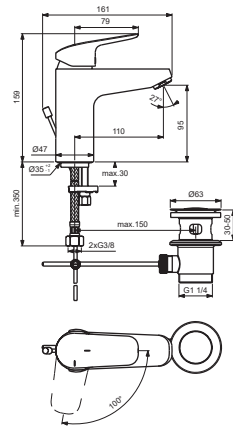

for article:  
**B1715AA**

**B1711AA**

**B1715AA**

Pos.	Signify	Spare parts-Nr.	Quantity	Pos.	Signify	Spare parts-Nr.	Quantity
1	Lever, w/logo-set-C3	B961377AA	1 Pcs.	14	Pop-up drain ass.	A962991AA	1 Pcs.
2	Screw M5x8		1 Pcs.	15	Flex pexhose G3/8-Ø10.5/L445		2 Pcs.
3	Cap decorative	B960473AA	1 Pcs.	16	Pop up waste-compl.	B961384AA	1 Pcs.
4	Rosette M38x1.5	B961373AA	1 Pcs.	17	Pop up waste shackle		1 Pcs.
5	Screw M41x1.5/M38x1.5	B961374NU	1 Pcs.				
6	Hot limit stop	A861181NU	1 Pcs.				
7	Cartridge Ø38mm	A861156NU*	1 Pcs.				
8	O-Ring Ø38x2.5		1 Pcs.				
9	Manifold-C3		1 Pcs.				
10	O-Ring Ø34x2		1 Pcs.				
11	Body basin		1 Pcs.				
11a	Body basin GRANDE		1 Pcs.				
12	Perlator M24x1-A / 5l/min	B961383AA	1 Pcs.				
13	Connecting set	A964520NU	1 Set				

\*Universal set (not all parts needed)