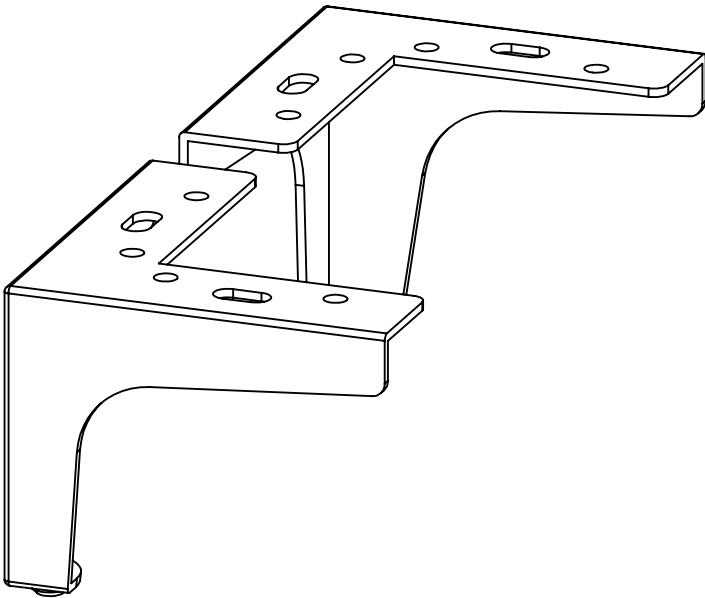

MEDIA

OFFICE

LIVING

MAJA
MÖBEL

K386