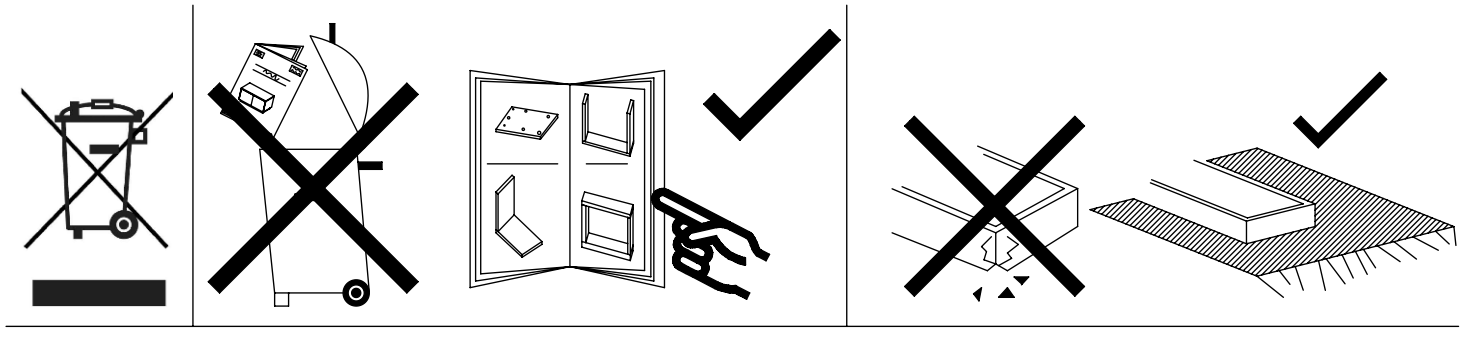

16x Ø5,0 x 16

1

MEDIA

OFFICE

LIVING

MAJA
MÖBEL

K524

Glasplatte
500x380x6