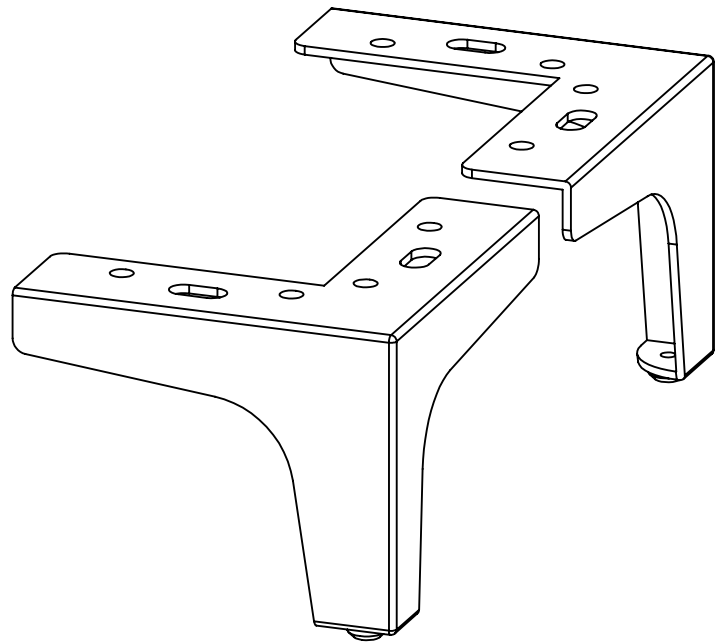

MEDIA

OFFICE

LIVING

MAJA
MÖBEL

K386