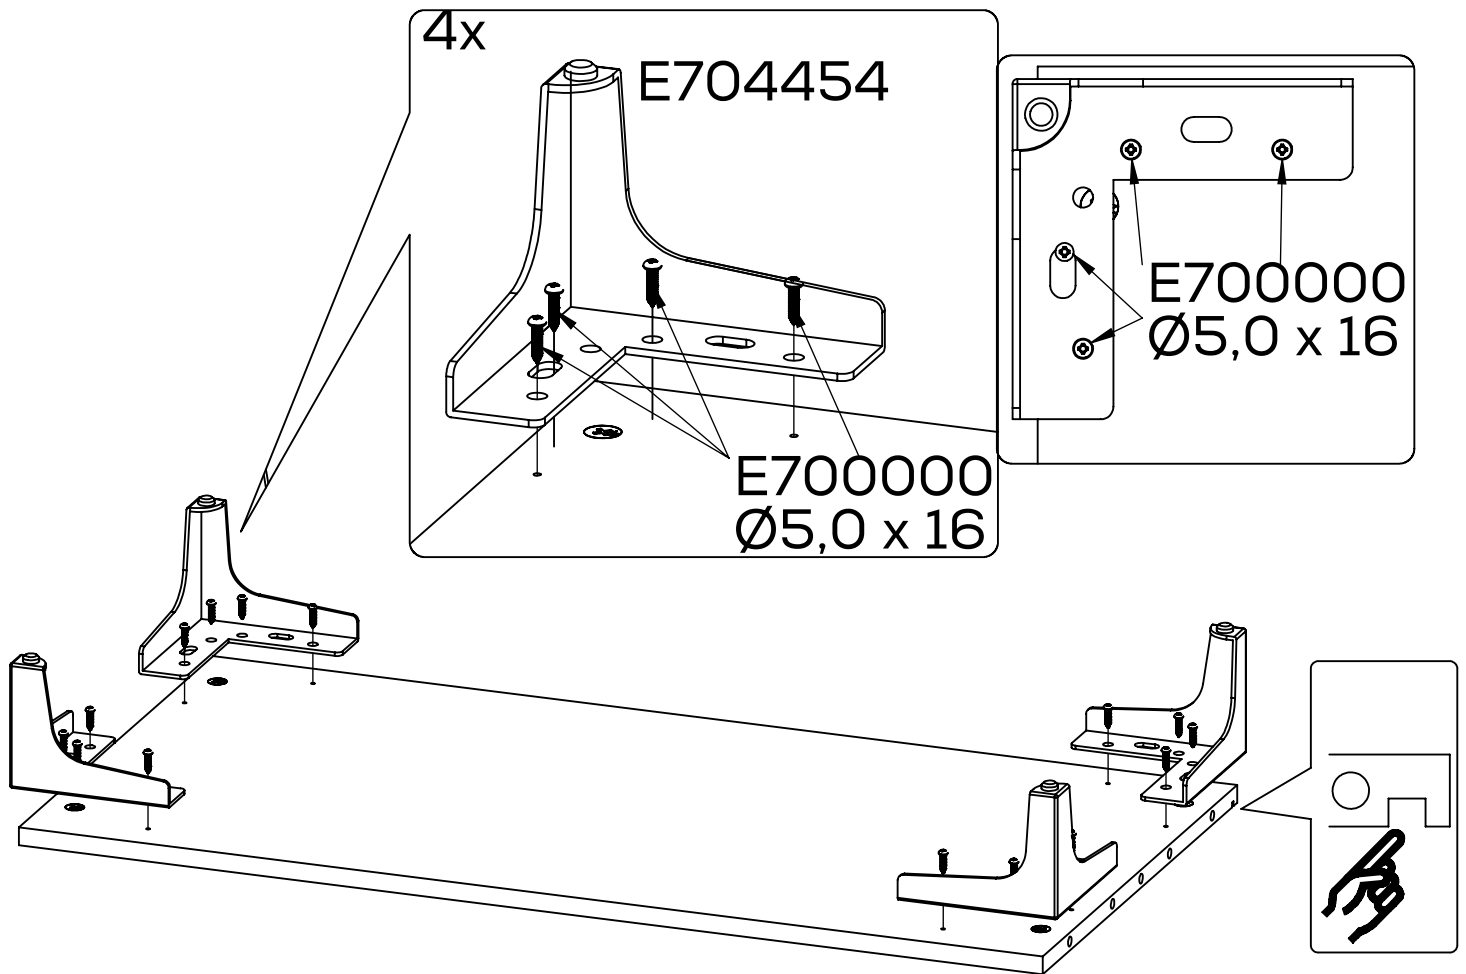

16x Ø5,0 x 16

1

MEDIA

OFFICE

LIVING

MAJA
MÖBEL

K524

Glasplatte
500x380x6