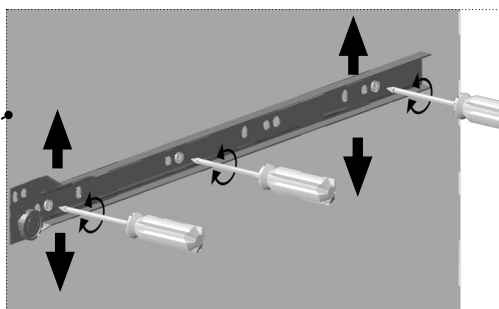

MOON

1/1

24/10/2019

LED repair

SWITCH repair

USB repair