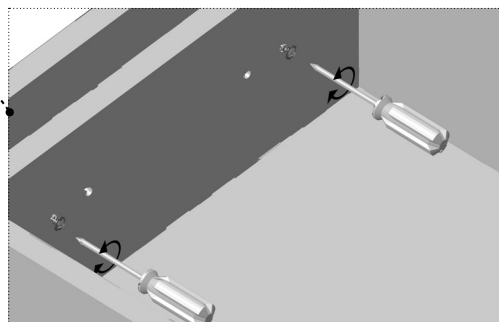

MOON

1/1

24/10/2019

LED repair

SWITCH repair

USB repair