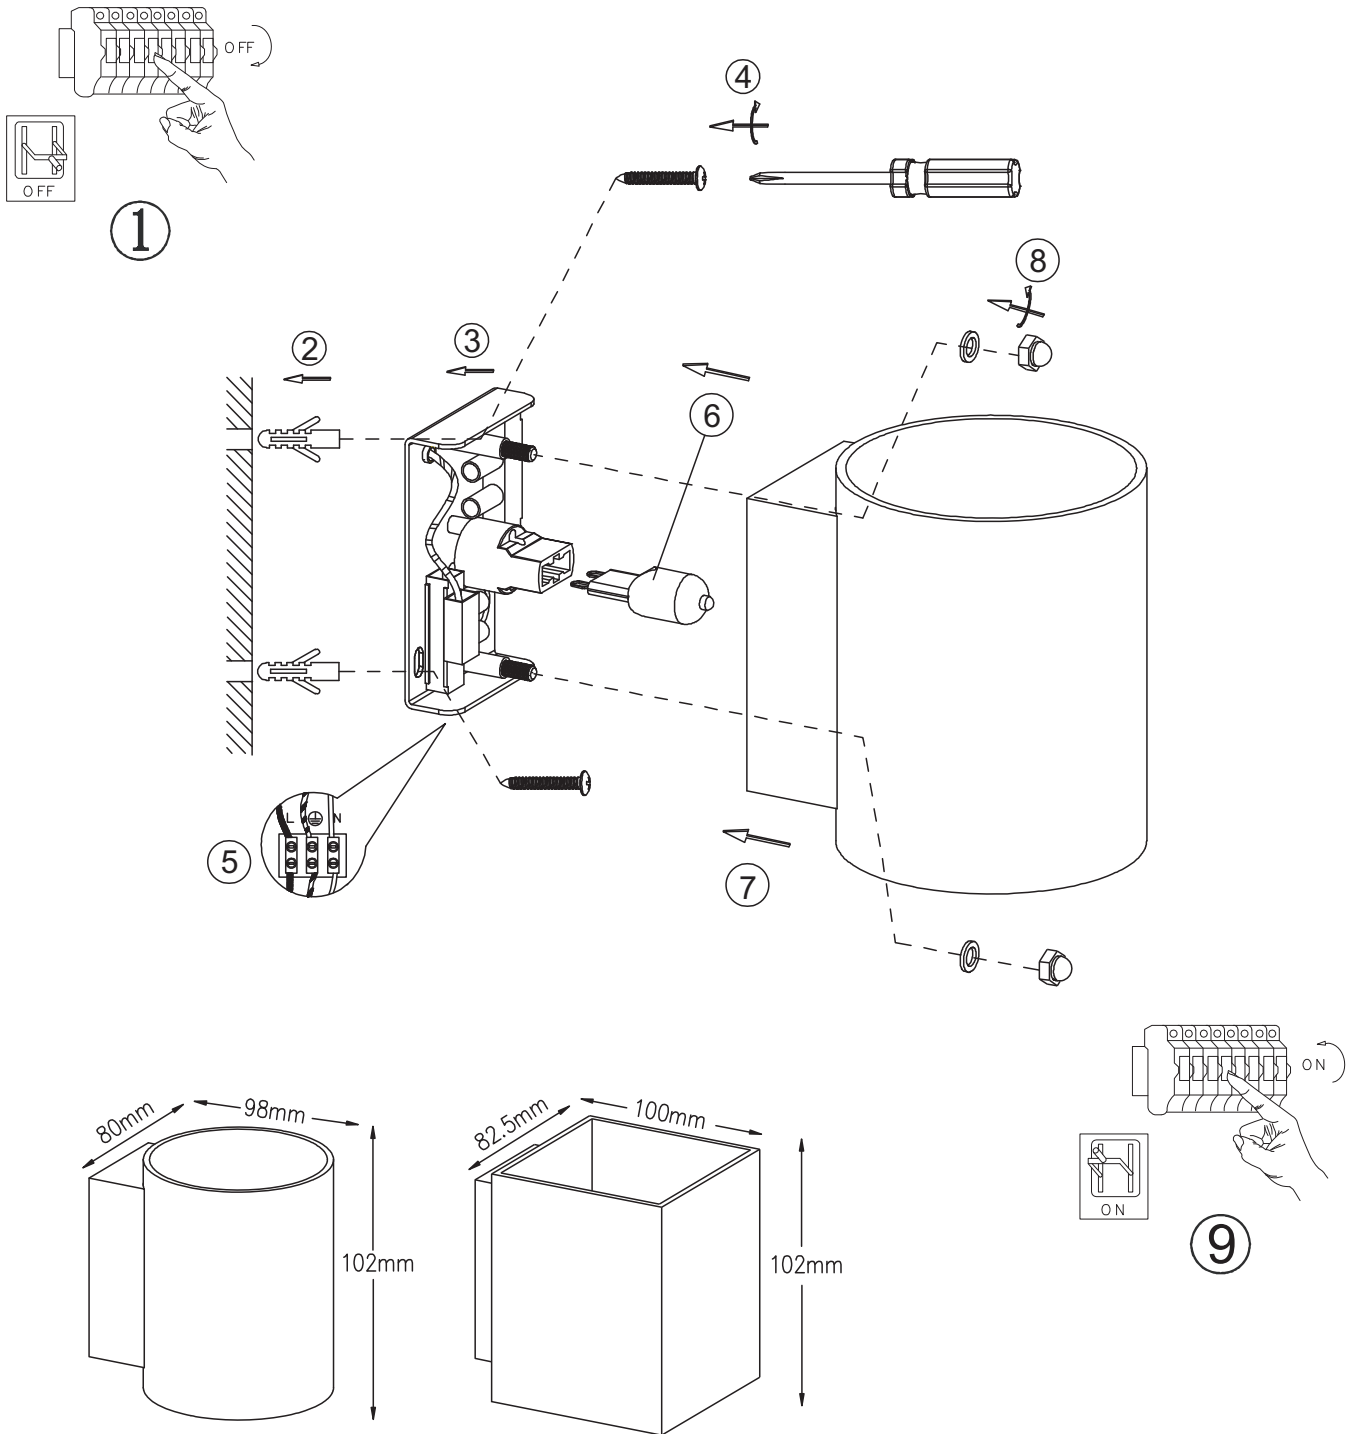

## Sola WL

---Suitability for use "indoors", the related ambient temperature is 25°C