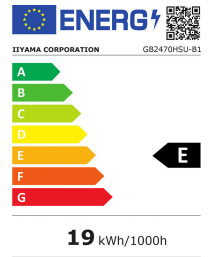

© 2019 Iiyama