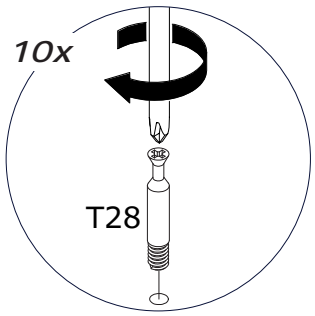

V13
x4

T28
x10

T97
x10

G66
x4

G65
x4

H118
x4

P14
x4

CA3381
1400x690x38mm/
55,12"x27,16"x1,49"

BOX 1/2

FI8222
693x686x38mm/
27,28"x27,01"x1,49"

FI8223
693x686x38mm/
27,28"x27,01"x1,49"

FS3148
1320x436x38mm/
51,97"x56,53"x1,49"

BOX 2/2

1

2

3