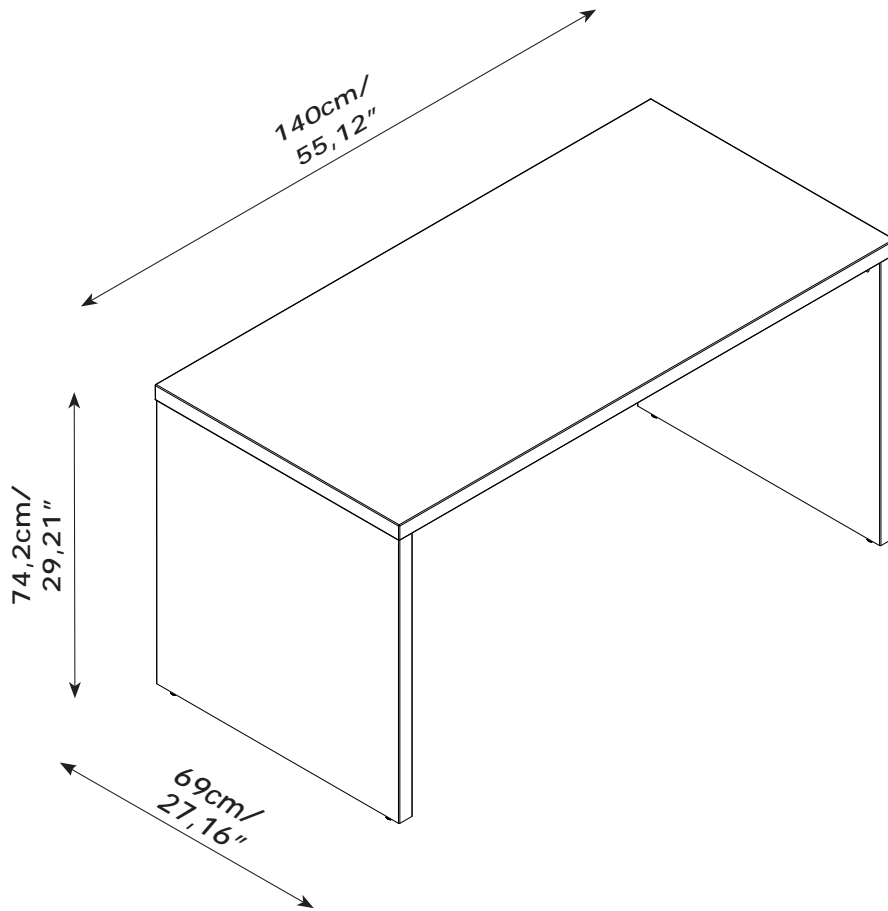

SR0734B

QF4739

MADE IN ITALY