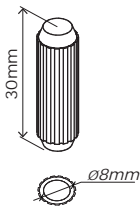

SR0734B

QF4739

MADE IN ITALY

Produced by COMPOSAD srl, Via Lombardia 29, 46019 Viadana (MN) ITALY

BU3356

G156
x10

H1
x10

H70
x2

V13
x4

T28
x10

T97
x10

G66
x4

G65
x4

H118
x4

P14
x4

CA3381
1400x690x38mm/
55,12"x27,16"x1,49"

BOX 1/2

FI8222
693x686x38mm/
27,28"x27,01"x1,49"

FI8223
693x686x38mm/
27,28"x27,01"x1,49"

FS3148
1320x436x38mm/
51,97"x56,53"x1,49"

BOX 2/2

1

2

3