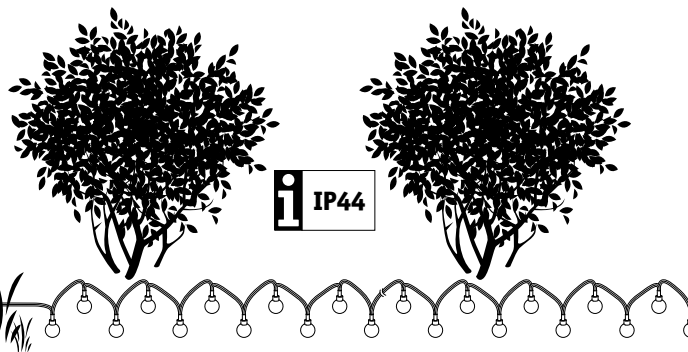

E

IP44

IP44

The min bending diameter of rubber cable is 60 mm

min. $\varnothing$ 60mm

$<\varnothing$ 60mm

IP44