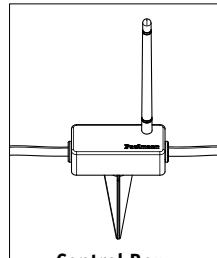

A

Driver
not incl.

Paulmann
Art.-Nr. 988.48

Connector

not incl.

Paulmann
Art.-Nr. 939.26,
939.27,
...

Control Box

not incl. **Paulmann**
Art.-Nr. 180.11

D

max. 50m
max. 150W

E

IP44

IP44

The min bending diameter of rubber cable is 60 mm

min. \varnothing 60mm

$<\varnothing$ 60mm