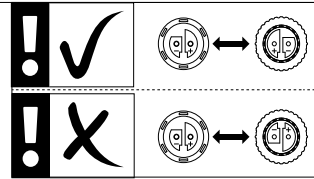

D

max. 50m
max. 150W

E

IP44

IP44

The min bending diameter of rubber cable is 60 mm

min. \varnothing 60mm

$<\varnothing$ 60mm