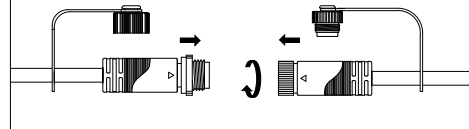

Remote Control

ZigBee Control Box
not incl.

Paulmann
Art.-Nr. 939.99

ZigBee Remote Control
not incl.

Paulmann
Art.-Nr. 500.67

B

24V DC

C

D

max. 50m
max. 150W

E

IP44

IP44

The min bending diameter of rubber cable is 60 mm

min. \varnothing 60mm

$<\varnothing$ 60mm