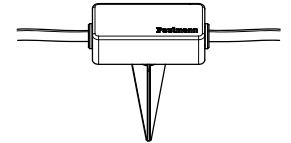

ZigBee Control Box
not incl.

Paulmann
Art.-Nr. 939.99