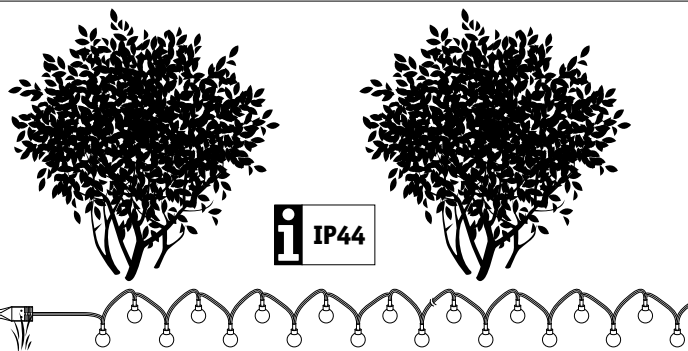

Paulmann

IP44

www.paulmann.com/symbols

Paulmann Licht GmbH
Quezinger Feld 2
31832 Springe
Germany

www.paulmann.com

Art.-Nr.: 945.57
945.58

PSH 02/21

945.57: 72xQ
945.58: 48xQ

A

Driver
not incl.

Paulmann
Art.-Nr. 988.48

Connector

not incl.

Paulmann
Art.-Nr. 939.26,
939.27,
...

Control Box

not incl. **Paulmann**
Art.-Nr. 180.11

Remote Control

ZigBee Control Box
not incl.

Paulmann
Art.-Nr. 939.99

ZigBee Remote Control
not incl.

Paulmann
Art.-Nr. 500.67

B

24V DC

C

D

max. 50m
max. 150W

E

IP44

IP44

The min bending diameter of rubber cable is 60 mm

min. $\varnothing$ 60mm

$<\varnothing$ 60mm

IP44

IP44