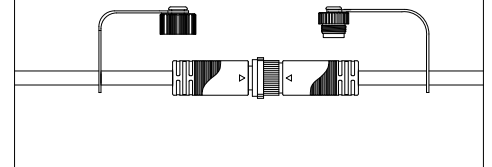

D

max. 50m
max. 150W

E

IP44

IP44

The min bending diameter of rubber cable is 60 mm

min. \varnothing 60mm

$<\varnothing$ 60mm