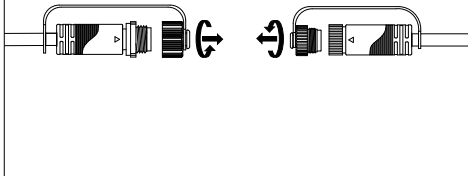

Remote Control

ZigBee Control Box
not incl.

Paulmann
Art.-Nr. 939.99

ZigBee Remote Control
not incl.

Paulmann
Art.-Nr. 500.67

B

24V DC

C

D

max. 50m
max. 150W

E

IP44

IP44

The min bending diameter of rubber cable is 60 mm

min. \varnothing 60mm

$<\varnothing$ 60mm