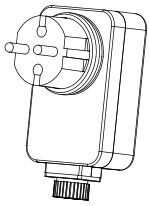

A

Driver
not incl.

Paulmann
Art.-Nr. 988.48

Connector

not incl.

Paulmann
Art.-Nr. 939.26,
939.27,
...

Control Box

not incl. **Paulmann**
Art.-Nr. 180.11

D

max. 50m
max. 150W

E

IP44

IP44

The min bending diameter of rubber cable is 60 mm

min. \varnothing 60mm

$<\varnothing$ 60mm