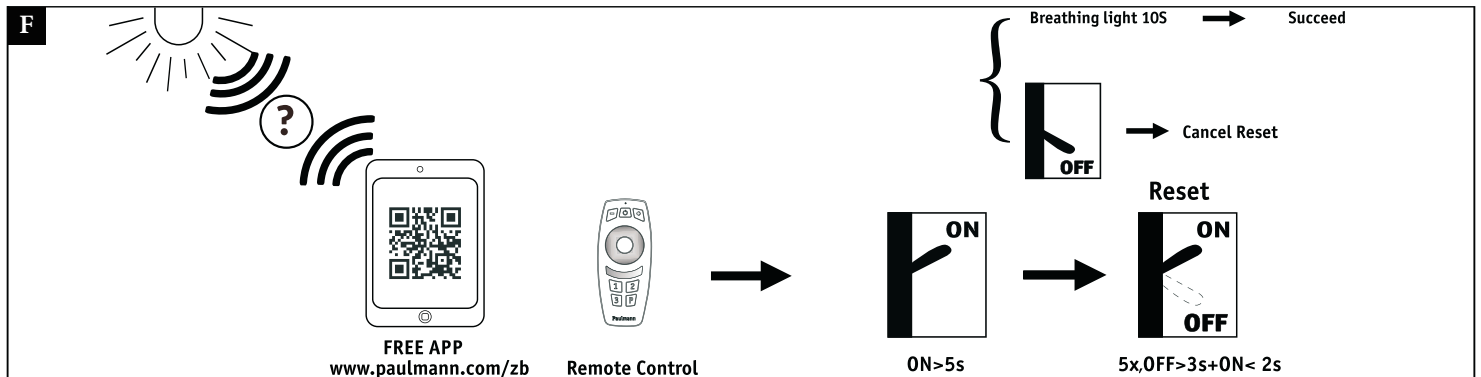

**C**

LOCK OPEN

ON/OFF

**D**

6-8H 10% T=15H

100% T=1.5H

6-8H 10% T=3-5H

100% T=0.5H