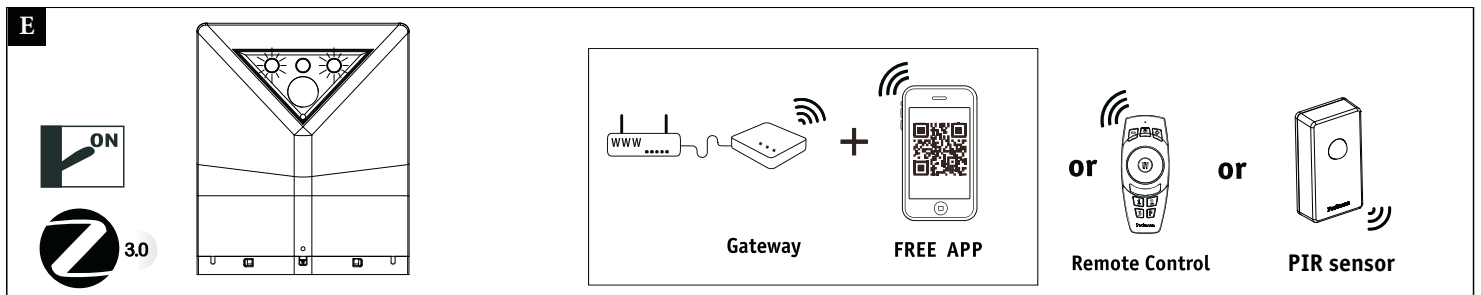

**C**

LOCK OPEN

ON/OFF

**D**

6-8H 10% T=15H

100% T=1.5H

6-8H 10% T=3-5H

100% T=0.5H

**I**

FREE App

Not incl. Smart Device

.ipad  
.iphone 4s Higher  
.Android 4.4 Higher

Not incl. Gateway

Not incl. Remote Control

Not incl. PIR sensor

Download App for extended functions  
<https://www.paulmann.com/zb>