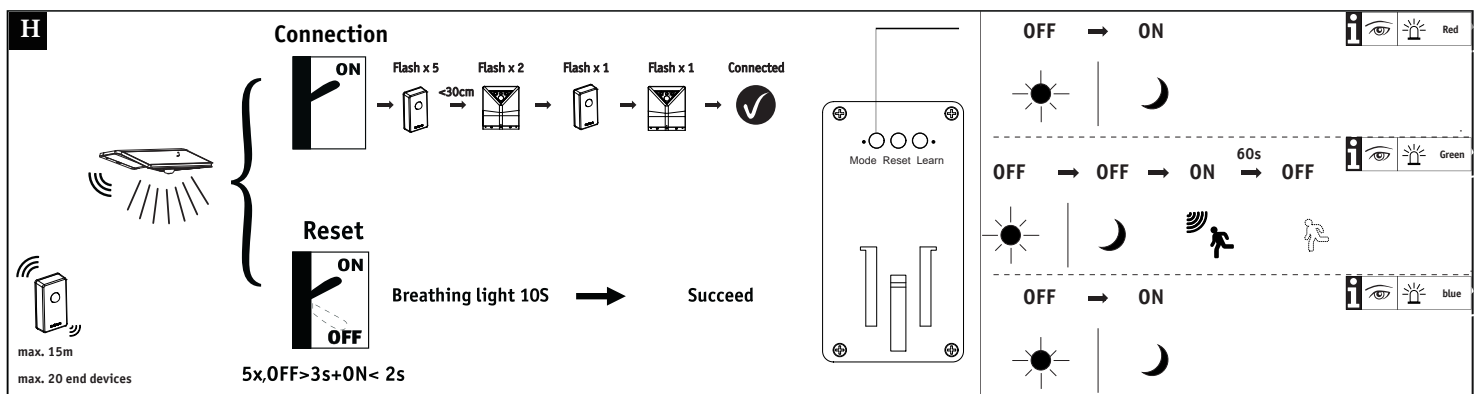

**C**

LOCK OPEN

ON/OFF

**D**

6-8H 10% T=15H

100% T=1.5H

6-8H 10% T=3-5H

100% T=0.5H

**I**

FREE App

Not incl. Smart Device

.ipad  
.iphone 4s Higher  
.Android 4.4 Higher

Not incl. Gateway

Not incl. Remote Control

Not incl. PIR sensor

Download App for extended functions  
<https://www.paulmann.com/zb>