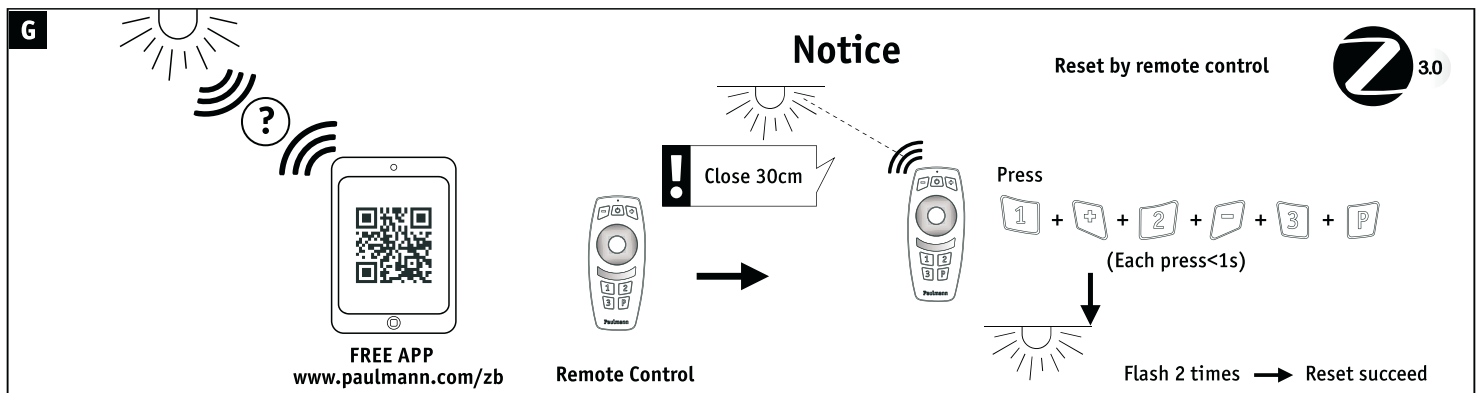

**C**

LOCK OPEN

ON/OFF

**D**

6-8H 10% T=15H

100% T=1.5H

6-8H 10% T=3-5H

100% T=0.5H

**I**

FREE App

Not incl. Smart Device

.ipad  
.iphone 4s Higher  
.Android 4.4 Higher

Not incl. Gateway

Not incl. Remote Control

Not incl. PIR sensor

Download App for extended functions  
<https://www.paulmann.com/zb>