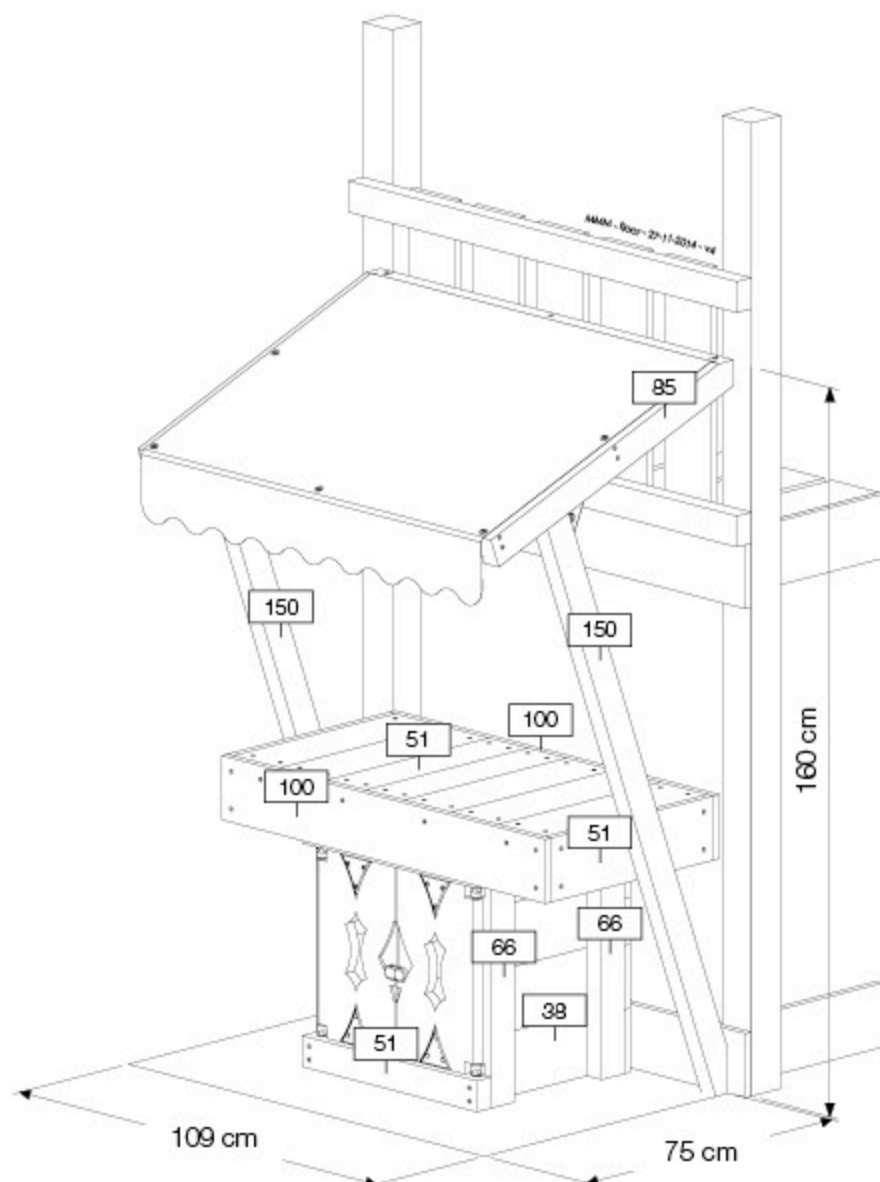

Modules

Links

Swings

Frames

Accessories

Mini Market Module

850_261

Jungle Gym[®]
BACKYARD PLAYGROUNDS