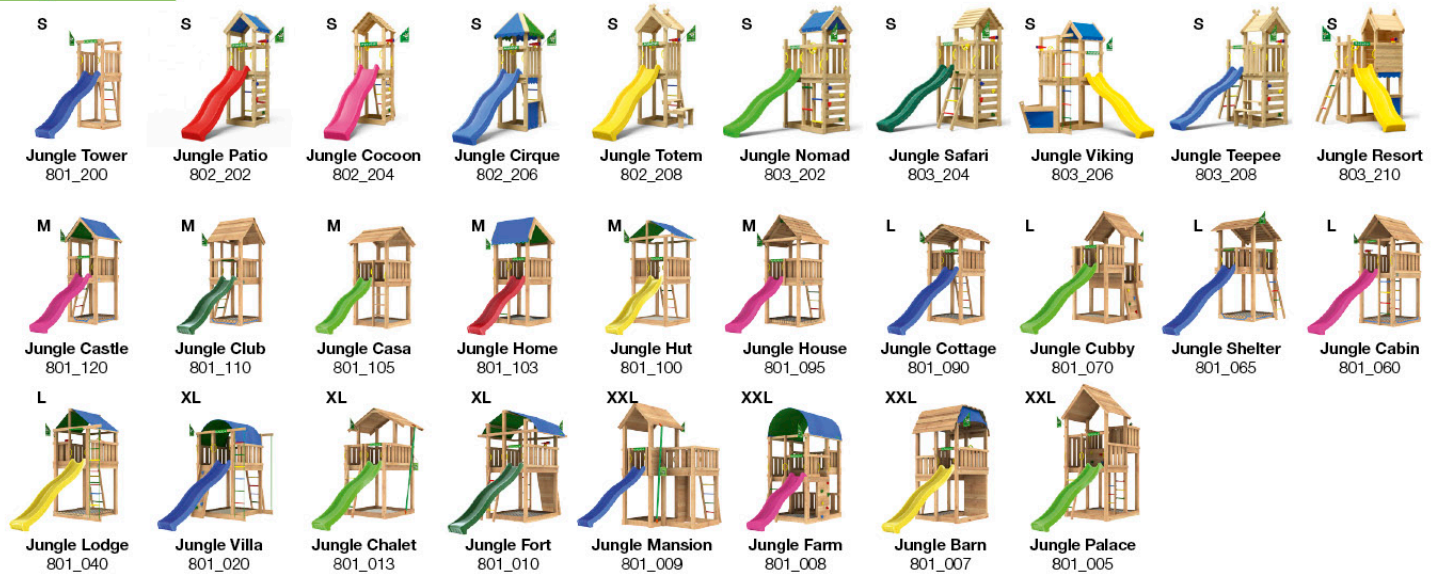

33 Extra

34 Safety Check

1x
022_910

35 Product Identification

4x 13 mm
002_042

1x
103_901

Playtowers

Playhouses

Modules

Links

Swings

Frames

Accessories

Mini Market Module

850_261

Jungle Gym[®]
BACKYARD PLAYGROUNDS