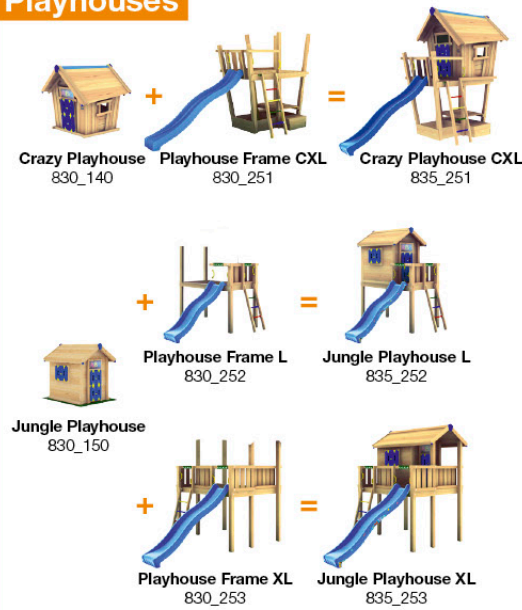

33 Extra

34 Safety Check

1x
022_910

35 Product Identification

4x 13 mm
002_042

1x
103_901

Playtowers

Playhouses

Modules

Links

Swings

Frames

Accessories

Mini Market Module

850_261

Jungle Gym[®]
BACKYARD PLAYGROUNDS