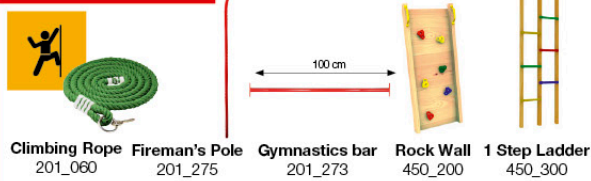

Modules

Links

Swings

Frames

Accessories

Mini Market Module

850_261

Jungle Gym[®]
BACKYARD PLAYGROUNDS