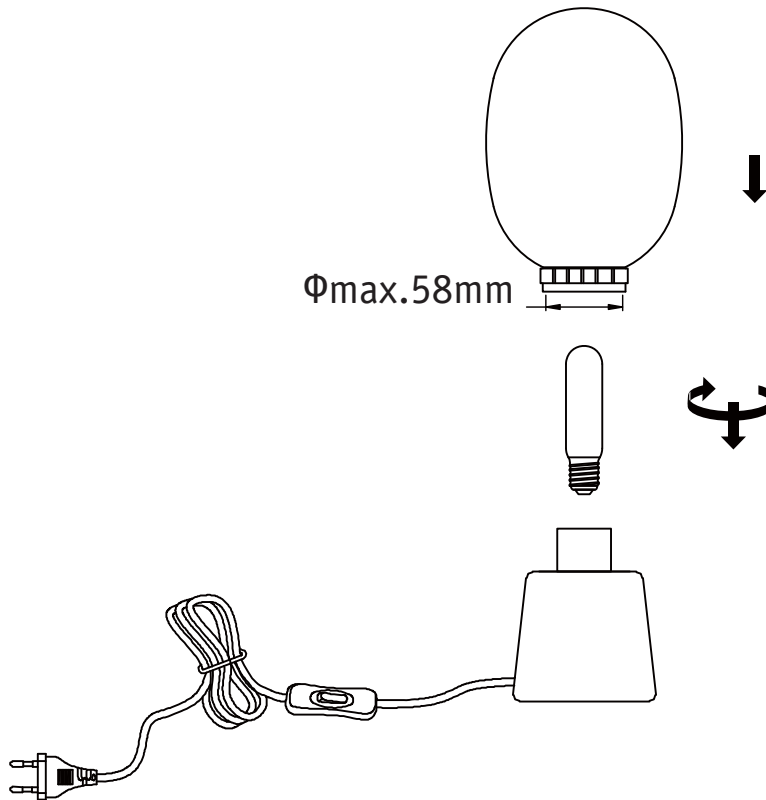

Art.-Nr.: 482.32

CE UK
CA

Max. 1 x 20W LED

x 1

x 1

A

B