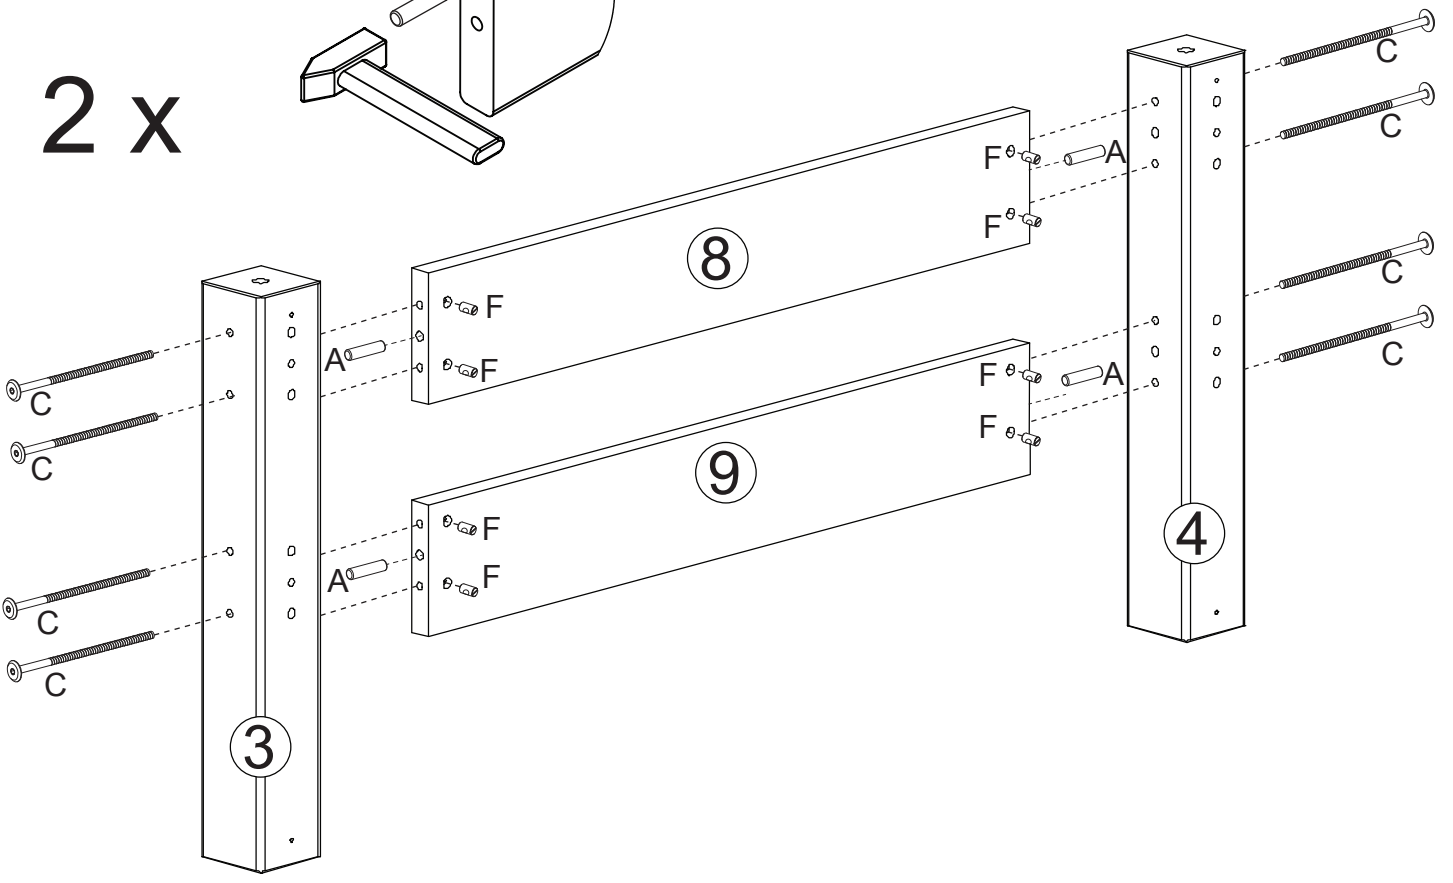

art. no. 1070

Option

A		Ø10x40mm	34
B		Ø16x60mm	4
C		M6x120mm	33
D		M6x100mm	1
E		M6x55mm	1
F		M6x10x14mm	34
G		M6x8x15mm	1

H		6.3x70mm	12
I		4.0x70mm	10
J		3.5x35mm	24
K		Ø16	4
L		Ø10	8
M		Ø8	4
N		4mm	1

1

2 x

2 x

2

3

4

5

6

D: Max. Höhe der Matraze
GB: Max. height of mattress

art. no. 1076

A		Ø10x40mm	34
D		M6x90mm	1
H		6.3x70mm	20
V		4.0x60mm	2
J		3.5x35mm	4

O		3.5x15mm	2
L		Ø10	2
M		Ø8	4
N		4mm	1
P		hook	2

Options

1

2

3