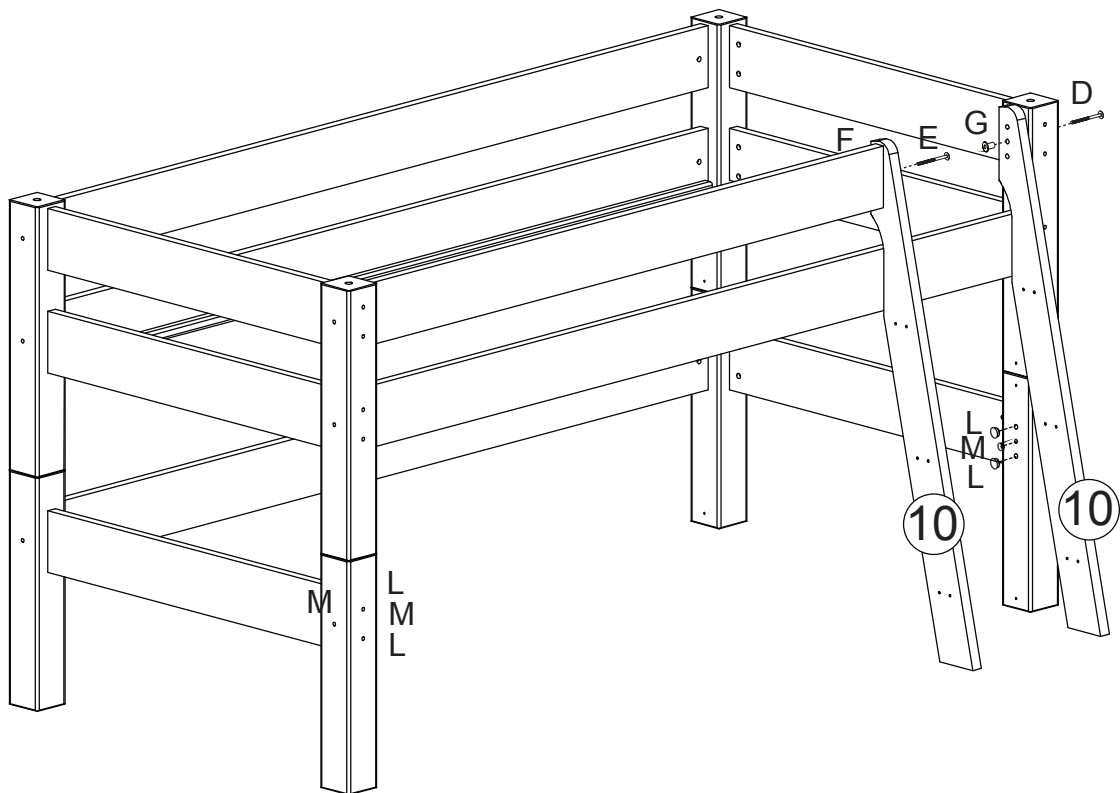

1

2 x

2 x

2

3

4

5

6

D: Max. Höhe der Matraze
GB: Max. height of mattress

art. no. 1076

A		Ø10x40mm	34
D		M6x90mm	1
H		6.3x70mm	20
V		4.0x60mm	2
J		3.5x35mm	4

O		3.5x15mm	2
L		Ø10	2
M		Ø8	4
N		4mm	1
P		hook	2

Options

1

2

3