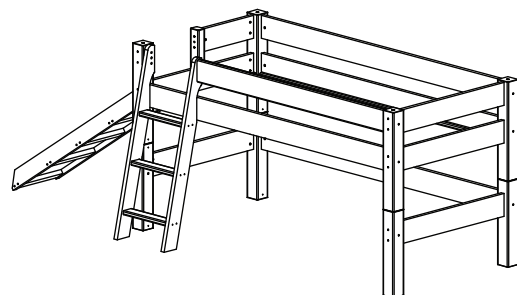

D: Max. Höhe der Matraze
GB: Max. height of mattress

art. no. 1076

A		Ø10x40mm	34
D		M6x90mm	1
H		6.3x70mm	20
V		4.0x60mm	2
J		3.5x35mm	4

O		3.5x15mm	2
L		Ø10	2
M		Ø8	4
N		4mm	1
P		hook	2

Options

1

2

3