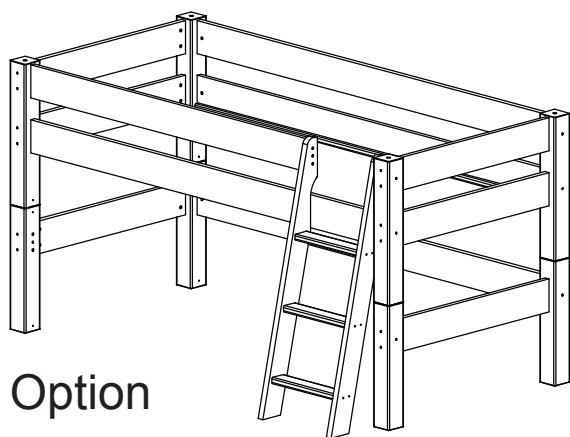

art. no. 1070

Option

A		Ø10x40mm	34
B		Ø16x60mm	4
C		M6x120mm	33
D		M6x100mm	1
E		M6x55mm	1
F		M6x10x14mm	34
G		M6x8x15mm	1

H		6.3x70mm	12
I		4.0x70mm	10
J		3.5x35mm	24
K		Ø16	4
L		Ø10	8
M		Ø8	4
N		4mm	1

D: Max. Höhe der Matraze
GB: Max. height of mattress

art. no. 1076

A		Ø10x40mm	34
D		M6x90mm	1
H		6.3x70mm	20
V		4.0x60mm	2
J		3.5x35mm	4

O		3.5x15mm	2
L		Ø10	2
M		Ø8	4
N		4mm	1
P		hook	2

Options

1

2

3