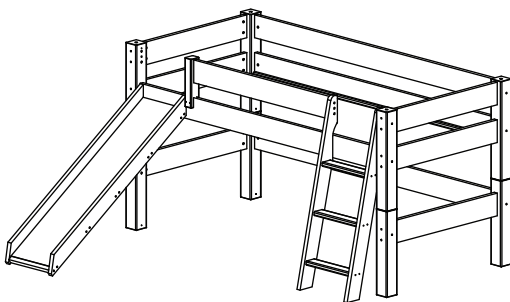

D: Max. Höhe der Matraze
GB: Max. height of mattress

art. no. 1076

A		Ø10x40mm	34
D		M6x90mm	1
H		6.3x70mm	20
V		4.0x60mm	2
J		3.5x35mm	4

O		3.5x15mm	2
L		Ø10	2
M		Ø8	4
N		4mm	1
P		hook	2

Options

1

2

3