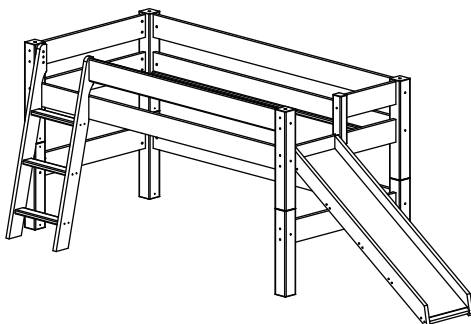

D: Max. Höhe der Matraze
GB: Max. height of mattress

art. no. 1076

A		Ø10x40mm	34
D		M6x90mm	1
H		6.3x70mm	20
V		4.0x60mm	2
J		3.5x35mm	4

O		3.5x15mm	2
L		Ø10	2
M		Ø8	4
N		4mm	1
P		hook	2

Options

1

2

3