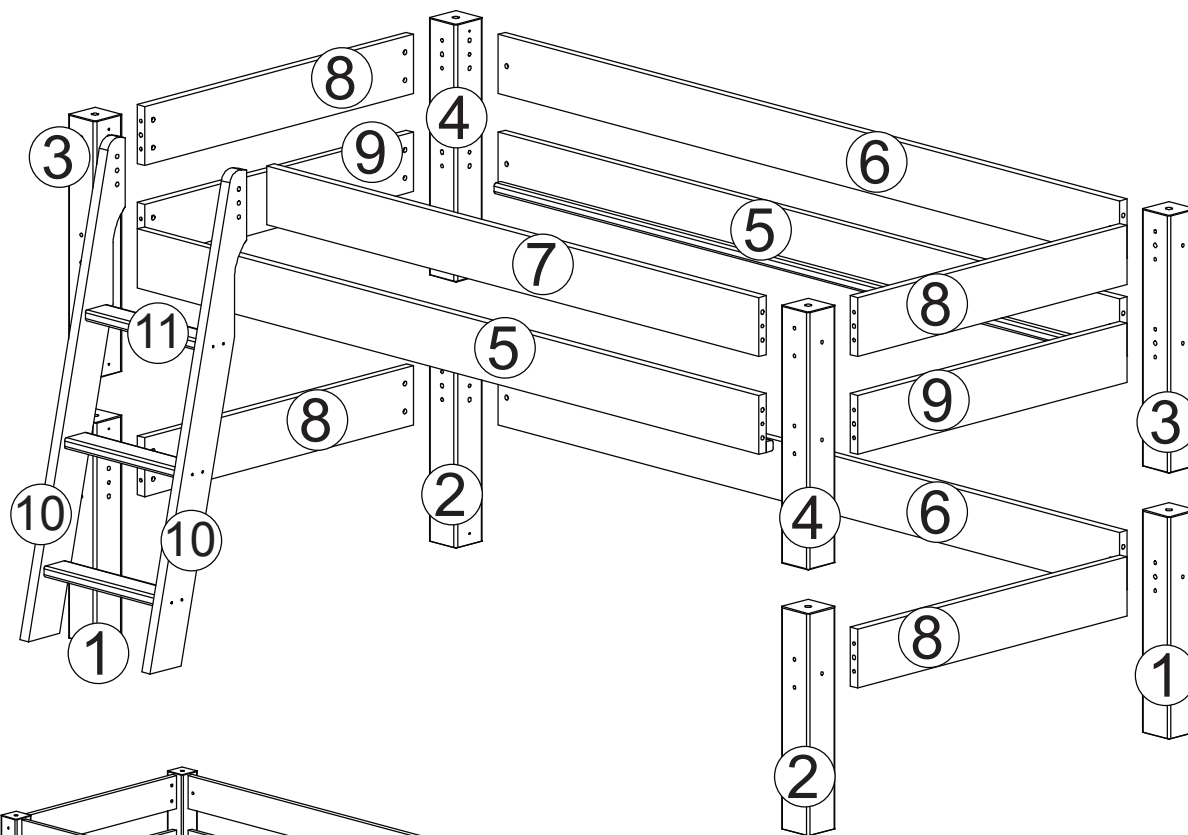

art. no. 1070

Option

A		Ø10x40mm	34
B		Ø16x60mm	4
C		M6x120mm	33
D		M6x100mm	1
E		M6x55mm	1
F		M6x10x14mm	34
G		M6x8x15mm	1

H		6.3x70mm	12
I		4.0x70mm	10
J		3.5x35mm	24
K		Ø16	4
L		Ø10	8
M		Ø8	4
N		4mm	1

1

2 x

2 x

2

3

4

5

6

D: Max. Höhe der Matraze
GB: Max. height of mattress

art. no. 1076

A		Ø10x40mm	34
D		M6x90mm	1
H		6.3x70mm	20
V		4.0x60mm	2
J		3.5x35mm	4

O		3.5x15mm	2
L		Ø10	2
M		Ø8	4
N		4mm	1
P		hook	2

Options

1

2

3