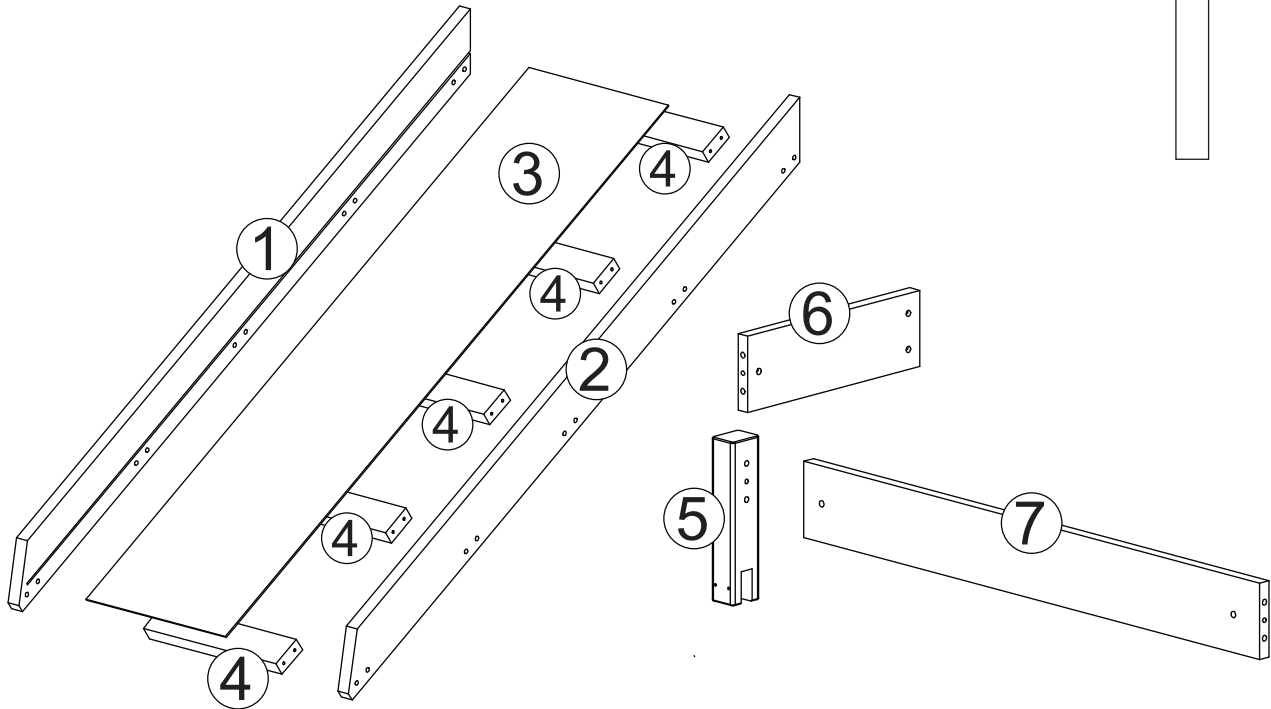

1

2 x

2 x

2

3

4

5

6

D: Max. Höhe der Matraze
GB: Max. height of mattress

art. no. 1076

A		Ø10x40mm	34
D		M6x90mm	1
H		6.3x70mm	20
V		4.0x60mm	2
J		3.5x35mm	4

O		3.5x15mm	2
L		Ø10	2
M		Ø8	4
N		4mm	1
P		hook	2

Options

1

2

3