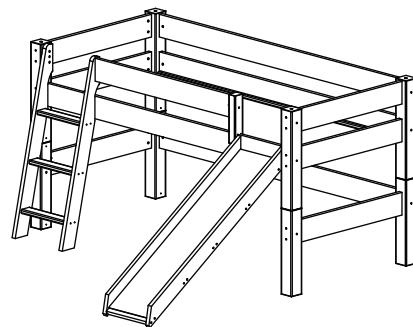

D: Max. Höhe der Matraze
GB: Max. height of mattress

art. no. 1076

A		Ø10x40mm	34
D		M6x90mm	1
H		6.3x70mm	20
V		4.0x60mm	2
J		3.5x35mm	4

O		3.5x15mm	2
L		Ø10	2
M		Ø8	4
N		4mm	1
P		hook	2

Options

1

2

3