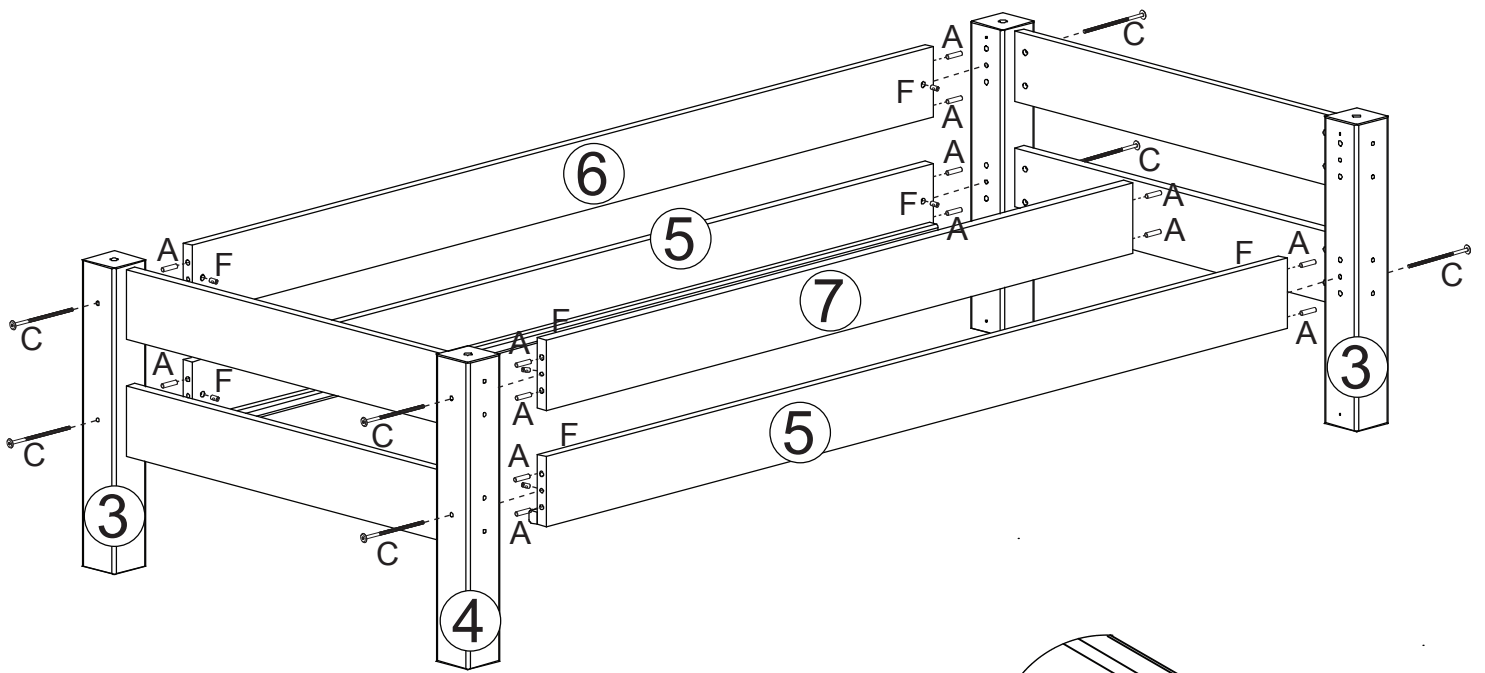

1

2 x

2 x

2

3

4

5

6

D: Max. Höhe der Matraze
GB: Max. height of mattress

art. no. 1076

A		Ø10x40mm	34
D		M6x90mm	1
H		6.3x70mm	20
V		4.0x60mm	2
J		3.5x35mm	4

O		3.5x15mm	2
L		Ø10	2
M		Ø8	4
N		4mm	1
P		hook	2

Options

1

2

3