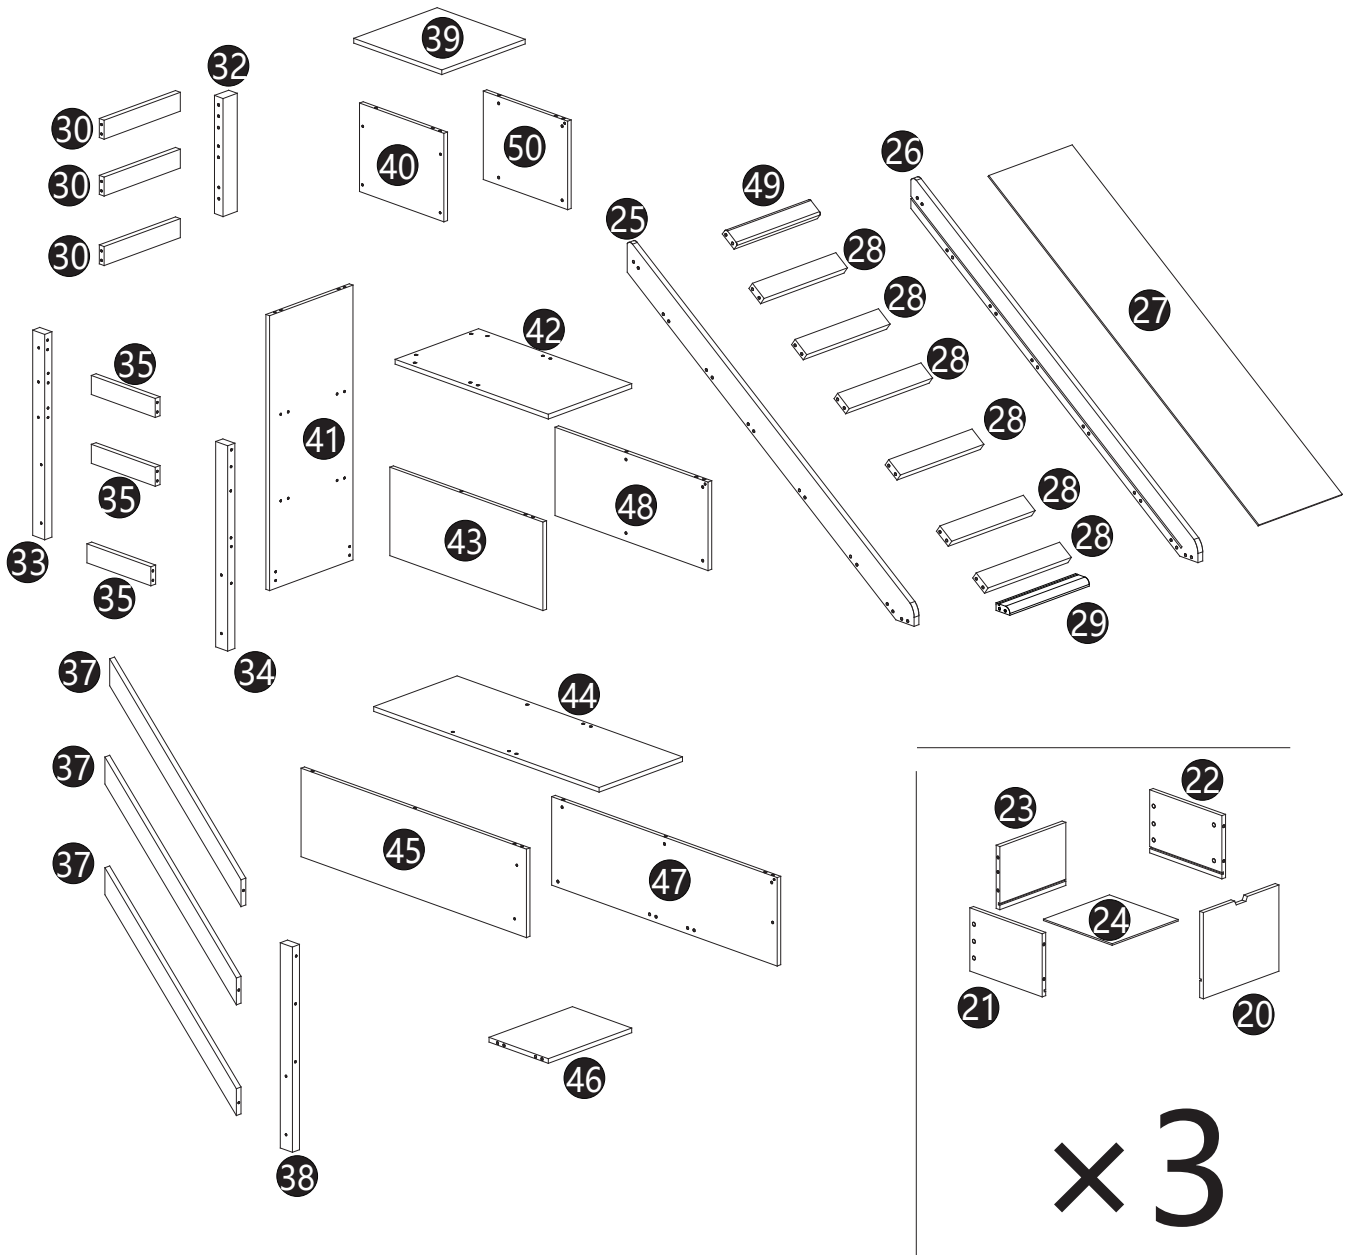

A cardboard box.

This bed is designed to be

Seventy-four. Seventy-five

Bunker, if it's the smallest distance

Guard the edge

Spare Parts:

Can bring any part, including guardrail

American information corporation

Detailansicht

Detailansicht

WF319188

4 x 1 	6 x 1 	7 x 1 	9 x 1 
10 x 2 	12 x 1 	13 x 4 	14 x 2 
15 x 1 	18 x 1 	25 x 1 	26 x 1 
31 x 1 	36 x 1 		

WF319189

1 x 1 	2 x 13 	3 x 1 	5 x 2 
8 x 1 	11 x 35 	16 x 1 	17 x 4 
19 x 1 	20 x 3 	23 x 3 	27 x 1 
28 x 6 	29 x 1 	30 x 3 	32 x 1 
33 x 1 	34 x 1 	35 x 3 	37 x 3 
38 x 1 	49 x 1 		