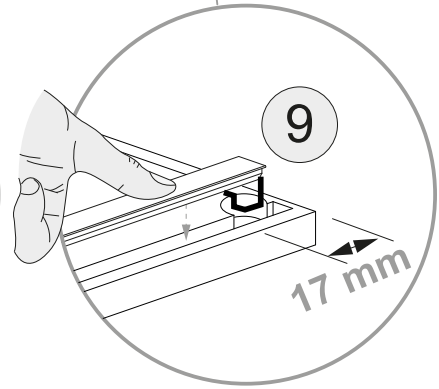

Cod.	Qt.	Dimensions (mm)	Item Code	Box
1	1	968x380x16	XP_COGENFJ3-BIA	1-1
2	1	968x380x16	XP_COGENFJ4-BIA	1-1
3	1	1002x400x16	XP_CTGENBO3-235	1-1
4	1	1002x400x16	XP_COGENKB3-BIA	1-1
5	1	983x982x3	XP_SCGEN03-BIA	1-1
6	1	969x70x22	XP_CTGENFB3-BIA	1-1
7	4	968x330x16	XP_CTGENRP3-235	1-1
8	2	915x498x16	XP_COGENAA2-BIA	1-1
9	1	967	XP_CSGENCL01	1-1

- D** Mit LED
- GB** Whit LED
- I** Con LED
- F** Avec LED
- NL** Met LED

- D** Ohne LED
- GB** Whitout LED
- I** Senza LED
- F** Sans LED
- NL** Zonder LED

A

1A

1B

2

3

4