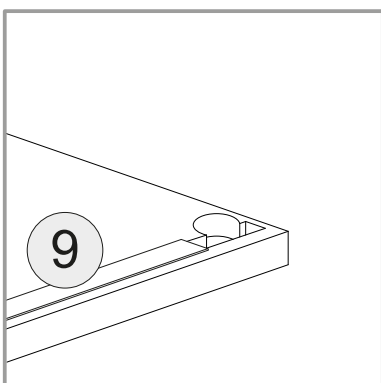

Cod.	Qt.	Dimensions (mm)	Item Code	Box
1	1	968x380x16	XP_COGENFJ3-BIA	1-1
2	1	968x380x16	XP_COGENFJ4-BIA	1-1
3	1	1002x400x16	XP_CTGENBO3-235	1-1
4	1	1002x400x16	XP_COGENKB3-BIA	1-1
5	1	983x982x3	XP_SCGEN03-BIA	1-1
6	1	969x70x22	XP_CTGENFB3-BIA	1-1
7	4	968x330x16	XP_CTGENRP3-235	1-1
8	2	915x498x16	XP_COGENAA2-BIA	1-1
9	1	967	XP_CSGENCL01	1-1

- D** Mit LED
- GB** Whit LED
- I** Con LED
- F** Avec LED
- NL** Met LED

- D** Ohne LED
- GB** Whitout LED
- I** Senza LED
- F** Sans LED
- NL** Zonder LED

A

1A

1B

2

3

4