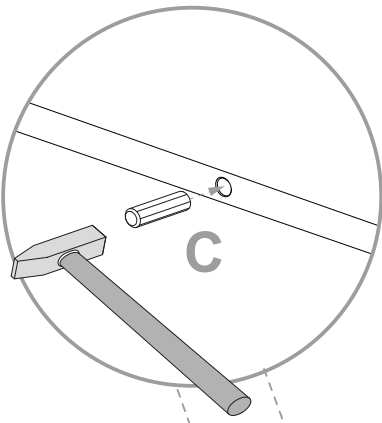

Cod.	Qt.	Dimensions (mm)	Item Code	Box
1	1	968x380x16	XP_COGENFJ3-BIA	1-1
2	1	968x380x16	XP_COGENFJ4-BIA	1-1
3	1	1002x400x16	XP_CTGENBO3-235	1-1
4	1	1002x400x16	XP_COGENKB3-BIA	1-1
5	1	983x982x3	XP_SCGEN03-BIA	1-1
6	1	969x70x22	XP_CTGENFB3-BIA	1-1
7	4	968x330x16	XP_CTGENRP3-235	1-1
8	2	915x498x16	XP_COGENAA2-BIA	1-1
9	1	967	XP_CSGENCL01	1-1

- D** Mit LED
- GB** Whit LED
- I** Con LED
- F** Avec LED
- NL** Met LED

- D** Ohne LED
- GB** Whitout LED
- I** Senza LED
- F** Sans LED
- NL** Zonder LED

A

1A

1B

2

3

4