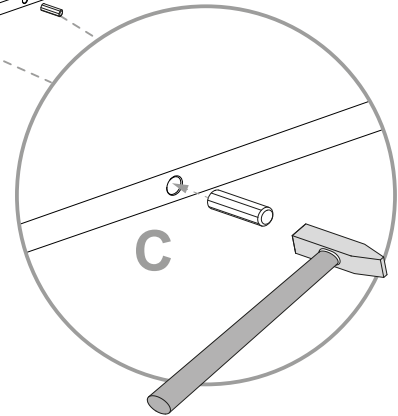

Cod.	Qt.	Dimensions (mm)	Item Code	Box
1	1	968x380x16	XP_COGENFJ3-BIA	1-1
2	1	968x380x16	XP_COGENFJ4-BIA	1-1
3	1	1002x400x16	XP_CTGENBO3-235	1-1
4	1	1002x400x16	XP_COGENKB3-BIA	1-1
5	1	983x982x3	XP_SCGEN03-BIA	1-1
6	1	969x70x22	XP_CTGENFB3-BIA	1-1
7	4	968x330x16	XP_CTGENRP3-235	1-1
8	2	915x498x16	XP_COGENAA2-BIA	1-1
9	1	967	XP_CSGENCL01	1-1

- D** Mit LED
- GB** Whit LED
- I** Con LED
- F** Avec LED
- NL** Met LED

- D** Ohne LED
- GB** Whitout LED
- I** Senza LED
- F** Sans LED
- NL** Zonder LED

A

1A

1B

2

3

4