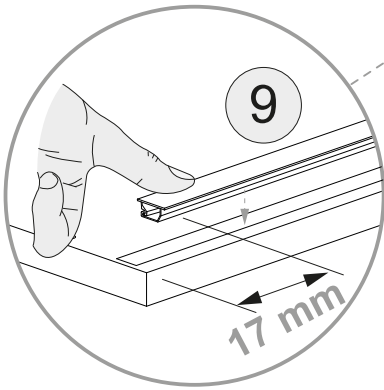

Cod.	Qt.	Dimensions (mm)	Item Code	Box
1	1	968x380x16	XP_COGENFJ3-BIA	1-1
2	1	968x380x16	XP_COGENFJ4-BIA	1-1
3	1	1002x400x16	XP_CTGENBO3-235	1-1
4	1	1002x400x16	XP_COGENKB3-BIA	1-1
5	1	983x982x3	XP_SCGEN03-BIA	1-1
6	1	969x70x22	XP_CTGENFB3-BIA	1-1
7	4	968x330x16	XP_CTGENRP3-235	1-1
8	2	915x498x16	XP_COGENAA2-BIA	1-1
9	1	967	XP_CSGENCL01	1-1

- D** Mit LED
- GB** Whit LED
- I** Con LED
- F** Avec LED
- NL** Met LED

- D** Ohne LED
- GB** Whitout LED
- I** Senza LED
- F** Sans LED
- NL** Zonder LED

A

1A

1B

2

3

4