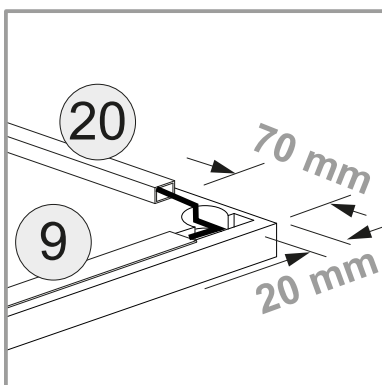

Cod.	Qt.	Dimensions (mm)	Item Code	Box
1	1	968x380x16	XP_COGENFJ3-BIA	1-1
2	1	968x380x16	XP_COGENFJ4-BIA	1-1
3	1	1002x400x16	XP_CTGENBO3-235	1-1
4	1	1002x400x16	XP_COGENKB3-BIA	1-1
5	1	983x982x3	XP_SCGEN03-BIA	1-1
6	1	969x70x22	XP_CTGENFB3-BIA	1-1
7	4	968x330x16	XP_CTGENRP3-235	1-1
8	2	915x498x16	XP_COGENAA2-BIA	1-1
9	1	967	XP_CSGENCL01	1-1

- D** Mit LED
- GB** Whit LED
- I** Con LED
- F** Avec LED
- NL** Met LED

- D** Ohne LED
- GB** Whitout LED
- I** Senza LED
- F** Sans LED
- NL** Zonder LED

A

1A

1B

2

3

4