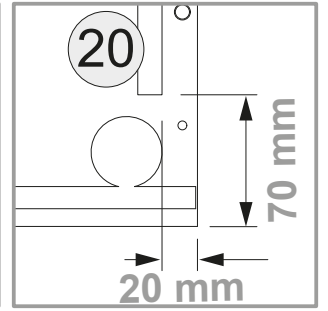

Cod.	Qt.	Dimensions (mm)	Item Code	Box
1	1	968x380x16	XP_COGENFJ3-BIA	1-1
2	1	968x380x16	XP_COGENFJ4-BIA	1-1
3	1	1002x400x16	XP_CTGENBO3-235	1-1
4	1	1002x400x16	XP_COGENKB3-BIA	1-1
5	1	983x982x3	XP_SCGEN03-BIA	1-1
6	1	969x70x22	XP_CTGENFB3-BIA	1-1
7	4	968x330x16	XP_CTGENRP3-235	1-1
8	2	915x498x16	XP_COGENAA2-BIA	1-1
9	1	967	XP_CSGENCL01	1-1

- D** Mit LED
- GB** Whit LED
- I** Con LED
- F** Avec LED
- NL** Met LED

- D** Ohne LED
- GB** Whitout LED
- I** Senza LED
- F** Sans LED
- NL** Zonder LED

A

1A

1B

2

3

4

**F16**  
  
 M4x22,5mm n.2

**N9**  
  
 n.1

4

**F16**  
  
 M4x22,5mm n.10

**L5**  
  
 n.5

5

1619 mm

6