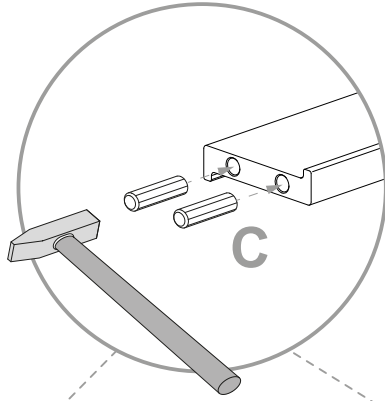

Cod.	Qt.	Dimensions (mm)	Item Code	Box
1	1	968x380x16	XP_COGENFJ3-BIA	1-1
2	1	968x380x16	XP_COGENFJ4-BIA	1-1
3	1	1002x400x16	XP_CTGENBO3-235	1-1
4	1	1002x400x16	XP_COGENKB3-BIA	1-1
5	1	983x982x3	XP_SCGEN03-BIA	1-1
6	1	969x70x22	XP_CTGENFB3-BIA	1-1
7	4	968x330x16	XP_CTGENRP3-235	1-1
8	2	915x498x16	XP_COGENAA2-BIA	1-1
9	1	967	XP_CSGENCL01	1-1

- D** Mit LED
- GB** Whit LED
- I** Con LED
- F** Avec LED
- NL** Met LED

- D** Ohne LED
- GB** Whitout LED
- I** Senza LED
- F** Sans LED
- NL** Zonder LED

A

1A

1B

2

3

4