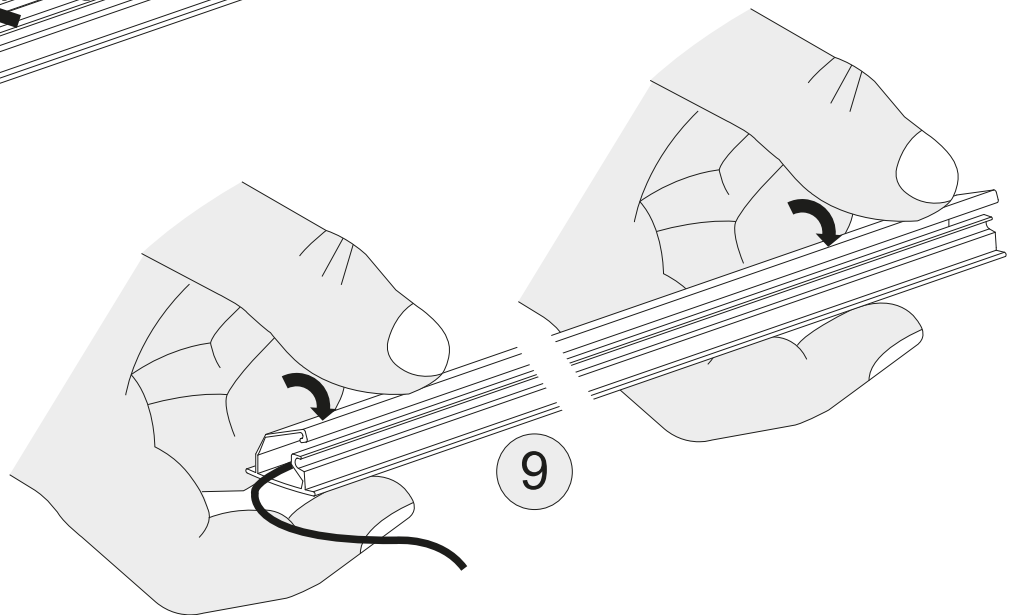

Cod.	Qt.	Dimensions (mm)	Item Code	Box
1	1	968x380x16	XP_COGENFJ3-BIA	1-1
2	1	968x380x16	XP_COGENFJ4-BIA	1-1
3	1	1002x400x16	XP_CTGENBO3-235	1-1
4	1	1002x400x16	XP_COGENKB3-BIA	1-1
5	1	983x982x3	XP_SCGEN03-BIA	1-1
6	1	969x70x22	XP_CTGENFB3-BIA	1-1
7	4	968x330x16	XP_CTGENRP3-235	1-1
8	2	915x498x16	XP_COGENAA2-BIA	1-1
9	1	967	XP_CSGENCL01	1-1

- D** Mit LED
- GB** Whit LED
- I** Con LED
- F** Avec LED
- NL** Met LED

- D** Ohne LED
- GB** Whitout LED
- I** Senza LED
- F** Sans LED
- NL** Zonder LED

A

1A

1B

2

3

4