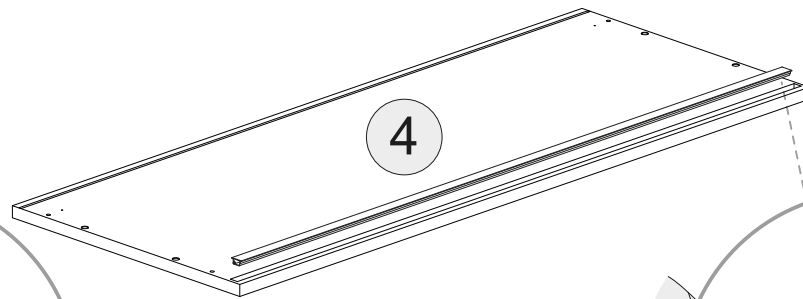

Cod.	Qt.	Dimensions (mm)	Item Code	Box
1	1	968x380x16	XP_COGENFJ3-BIA	1-1
2	1	968x380x16	XP_COGENFJ4-BIA	1-1
3	1	1002x400x16	XP_CTGENBO3-235	1-1
4	1	1002x400x16	XP_COGENKB3-BIA	1-1
5	1	983x982x3	XP_SCGEN03-BIA	1-1
6	1	969x70x22	XP_CTGENFB3-BIA	1-1
7	4	968x330x16	XP_CTGENRP3-235	1-1
8	2	915x498x16	XP_COGENAA2-BIA	1-1
9	1	967	XP_CSGENCL01	1-1

- D** Mit LED
- GB** Whit LED
- I** Con LED
- F** Avec LED
- NL** Met LED

- D** Ohne LED
- GB** Whitout LED
- I** Senza LED
- F** Sans LED
- NL** Zonder LED

A

1A

1B

2

3

4