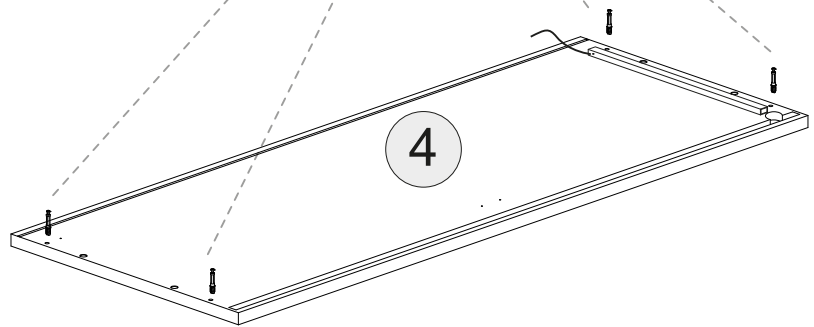

Cod.	Qt.	Dimensions (mm)	Item Code	Box
1	1	968x380x16	XP_COGENFJ3-BIA	1-1
2	1	968x380x16	XP_COGENFJ4-BIA	1-1
3	1	1002x400x16	XP_CTGENBO3-235	1-1
4	1	1002x400x16	XP_COGENKB3-BIA	1-1
5	1	983x982x3	XP_SCGEN03-BIA	1-1
6	1	969x70x22	XP_CTGENFB3-BIA	1-1
7	4	968x330x16	XP_CTGENRP3-235	1-1
8	2	915x498x16	XP_COGENAA2-BIA	1-1
9	1	967	XP_CSGENCL01	1-1

- D** Mit LED
- GB** Whit LED
- I** Con LED
- F** Avec LED
- NL** Met LED

- D** Ohne LED
- GB** Whitout LED
- I** Senza LED
- F** Sans LED
- NL** Zonder LED

A

1A

1B

2

3

4