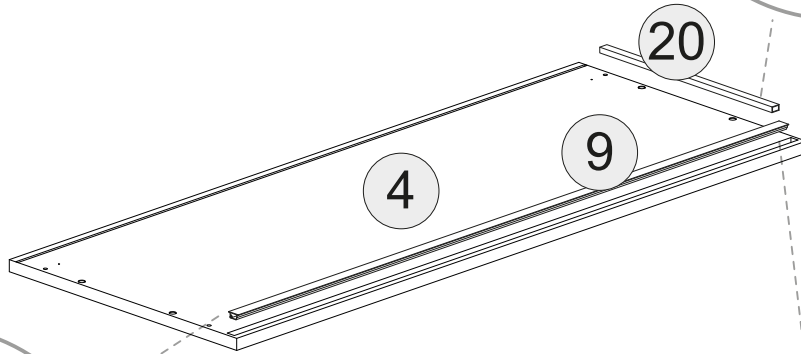

Cod.	Qt.	Dimensions (mm)	Item Code	Box
1	1	968x380x16	XP_COGENFJ3-BIA	1-1
2	1	968x380x16	XP_COGENFJ4-BIA	1-1
3	1	1002x400x16	XP_CTGENBO3-235	1-1
4	1	1002x400x16	XP_COGENKB3-BIA	1-1
5	1	983x982x3	XP_SCGEN03-BIA	1-1
6	1	969x70x22	XP_CTGENFB3-BIA	1-1
7	4	968x330x16	XP_CTGENRP3-235	1-1
8	2	915x498x16	XP_COGENAA2-BIA	1-1
9	1	967	XP_CSGENCL01	1-1

- D** Mit LED
- GB** Whit LED
- I** Con LED
- F** Avec LED
- NL** Met LED

- D** Ohne LED
- GB** Whitout LED
- I** Senza LED
- F** Sans LED
- NL** Zonder LED

A

1A

1B

2

3

4