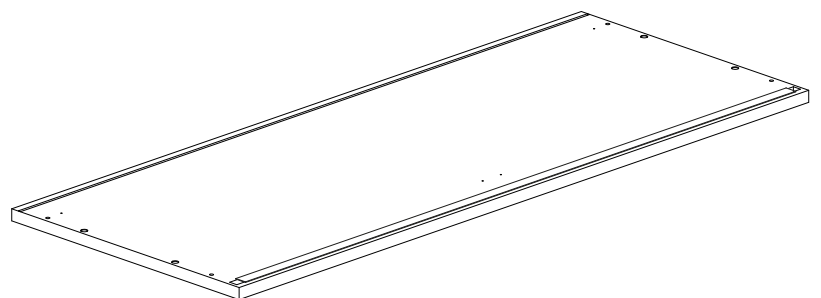

Cod.	Qt.	Dimensions (mm)	Item Code	Box
1	1	968x380x16	XP_COGENFJ3-BIA	1-1
2	1	968x380x16	XP_COGENFJ4-BIA	1-1
3	1	1002x400x16	XP_CTGENBO3-235	1-1
4	1	1002x400x16	XP_COGENKB3-BIA	1-1
5	1	983x982x3	XP_SCGEN03-BIA	1-1
6	1	969x70x22	XP_CTGENFB3-BIA	1-1
7	4	968x330x16	XP_CTGENRP3-235	1-1
8	2	915x498x16	XP_COGENAA2-BIA	1-1
9	1	967	XP_CSGENCL01	1-1

- D** Mit LED
- GB** Whit LED
- I** Con LED
- F** Avec LED
- NL** Met LED

- D** Ohne LED
- GB** Whitout LED
- I** Senza LED
- F** Sans LED
- NL** Zonder LED

A

1A

1B

2

3

4