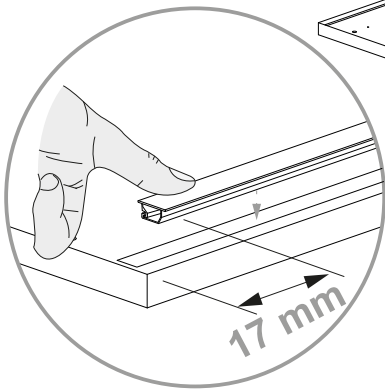

Cod.	Qt.	Dimensions (mm)	Item Code	Box
1	1	968x380x16	XP_COGENFJ3-BIA	1-1
2	1	968x380x16	XP_COGENFJ4-BIA	1-1
3	1	1002x400x16	XP_CTGENBO3-235	1-1
4	1	1002x400x16	XP_COGENKB3-BIA	1-1
5	1	983x982x3	XP_SCGEN03-BIA	1-1
6	1	969x70x22	XP_CTGENFB3-BIA	1-1
7	4	968x330x16	XP_CTGENRP3-235	1-1
8	2	915x498x16	XP_COGENAA2-BIA	1-1
9	1	967	XP_CSGENCL01	1-1

- D** Mit LED
- GB** Whit LED
- I** Con LED
- F** Avec LED
- NL** Met LED

- D** Ohne LED
- GB** Whitout LED
- I** Senza LED
- F** Sans LED
- NL** Zonder LED

A

1A

1B

2

3

4