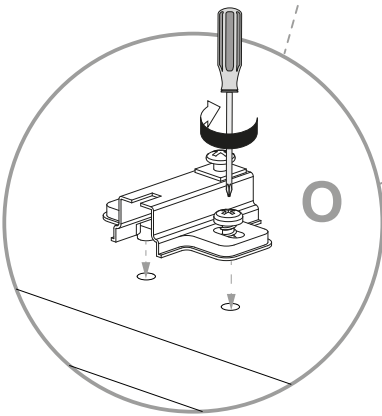

Cod.	Qt.	Dimensions (mm)	Item Code	Box
1	1	968x380x16	XP_COGENFJ3-BIA	1-1
2	1	968x380x16	XP_COGENFJ4-BIA	1-1
3	1	1002x400x16	XP_CTGENBO3-235	1-1
4	1	1002x400x16	XP_COGENKB3-BIA	1-1
5	1	983x982x3	XP_SCGEN03-BIA	1-1
6	1	969x70x22	XP_CTGENFB3-BIA	1-1
7	4	968x330x16	XP_CTGENRP3-235	1-1
8	2	915x498x16	XP_COGENAA2-BIA	1-1
9	1	967	XP_CSGENCL01	1-1

- D** Mit LED
- GB** Whit LED
- I** Con LED
- F** Avec LED
- NL** Met LED

- D** Ohne LED
- GB** Whitout LED
- I** Senza LED
- F** Sans LED
- NL** Zonder LED

A

1A

1B

2

3

4