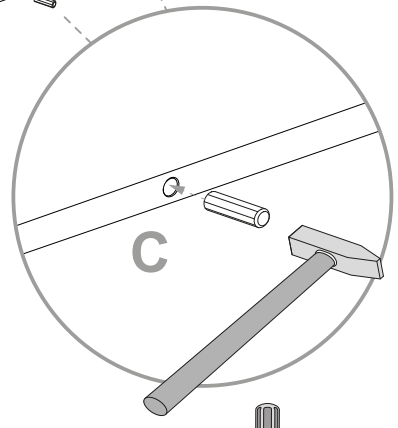

Cod.	Qt.	Dimensions (mm)	Item Code	Box
1	1	968x380x16	XP_COGENFJ3-BIA	1-1
2	1	968x380x16	XP_COGENFJ4-BIA	1-1
3	1	1002x400x16	XP_CTGENBO3-235	1-1
4	1	1002x400x16	XP_COGENKB3-BIA	1-1
5	1	983x982x3	XP_SCGEN03-BIA	1-1
6	1	969x70x22	XP_CTGENFB3-BIA	1-1
7	4	968x330x16	XP_CTGENRP3-235	1-1
8	2	915x498x16	XP_COGENAA2-BIA	1-1
9	1	967	XP_CSGENCL01	1-1

- D** Mit LED
- GB** Whit LED
- I** Con LED
- F** Avec LED
- NL** Met LED

- D** Ohne LED
- GB** Whitout LED
- I** Senza LED
- F** Sans LED
- NL** Zonder LED

A

1A

1B

2

3

4