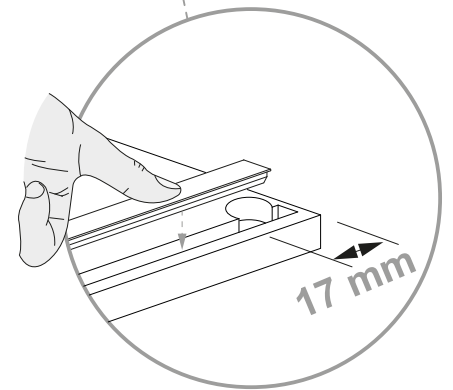

Cod.	Qt.	Dimensions (mm)	Item Code	Box
1	1	968x380x16	XP_COGENFJ3-BIA	1-1
2	1	968x380x16	XP_COGENFJ4-BIA	1-1
3	1	1002x400x16	XP_CTGENBO3-235	1-1
4	1	1002x400x16	XP_COGENKB3-BIA	1-1
5	1	983x982x3	XP_SCGEN03-BIA	1-1
6	1	969x70x22	XP_CTGENFB3-BIA	1-1
7	4	968x330x16	XP_CTGENRP3-235	1-1
8	2	915x498x16	XP_COGENAA2-BIA	1-1
9	1	967	XP_CSGENCL01	1-1

- D** Mit LED
- GB** Whit LED
- I** Con LED
- F** Avec LED
- NL** Met LED

- D** Ohne LED
- GB** Whitout LED
- I** Senza LED
- F** Sans LED
- NL** Zonder LED

A

1A

1B

2

3

4