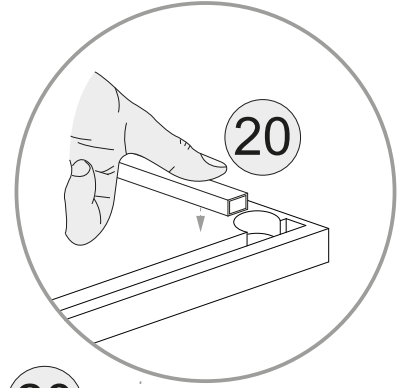

Cod.	Qt.	Dimensions (mm)	Item Code	Box
1	1	968x380x16	XP_COGENFJ3-BIA	1-1
2	1	968x380x16	XP_COGENFJ4-BIA	1-1
3	1	1002x400x16	XP_CTGENBO3-235	1-1
4	1	1002x400x16	XP_COGENKB3-BIA	1-1
5	1	983x982x3	XP_SCGEN03-BIA	1-1
6	1	969x70x22	XP_CTGENFB3-BIA	1-1
7	4	968x330x16	XP_CTGENRP3-235	1-1
8	2	915x498x16	XP_COGENAA2-BIA	1-1
9	1	967	XP_CSGENCL01	1-1

- D** Mit LED
- GB** Whit LED
- I** Con LED
- F** Avec LED
- NL** Met LED

- D** Ohne LED
- GB** Whitout LED
- I** Senza LED
- F** Sans LED
- NL** Zonder LED

A

1A

1B

2

3

4