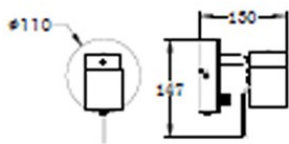

Product Specification: Correct Wandleuchte MATTSCHWARZ

28.09.2022

4300190-4002

BY
RYDÉNS
GNOSJÖ - SWEDEN
SINCE 1958

LED

Bulb included	No

Dimmer

Dimmer included	Yes
Dimmer position	Wallbase

Technical properties

Socket 1	GU10
Socket 1 Max Watt	35W
Socket 1 (V)	230
Socket 1	1pcs
Recommended bulb socket 1	LED
Article number recommended bulb socket 1	1652560-7002
Bulb included	No
Switch position	Lampbody
Indoor/Outdoor	indoor
Protection class	II
Material	Metal

Transformer

Transformer included	No

Cable/Connection

Type of cable	Flat plastic
Cable length (cm)	160

byrydens.com
info@byrydens.se

AB Rydén i Gnosjö
Box138, SE-33523 Gnosjö, Sweden
Phone +46 (0) 370 33 30 40
info@byrydens.se
www.byrydens.com