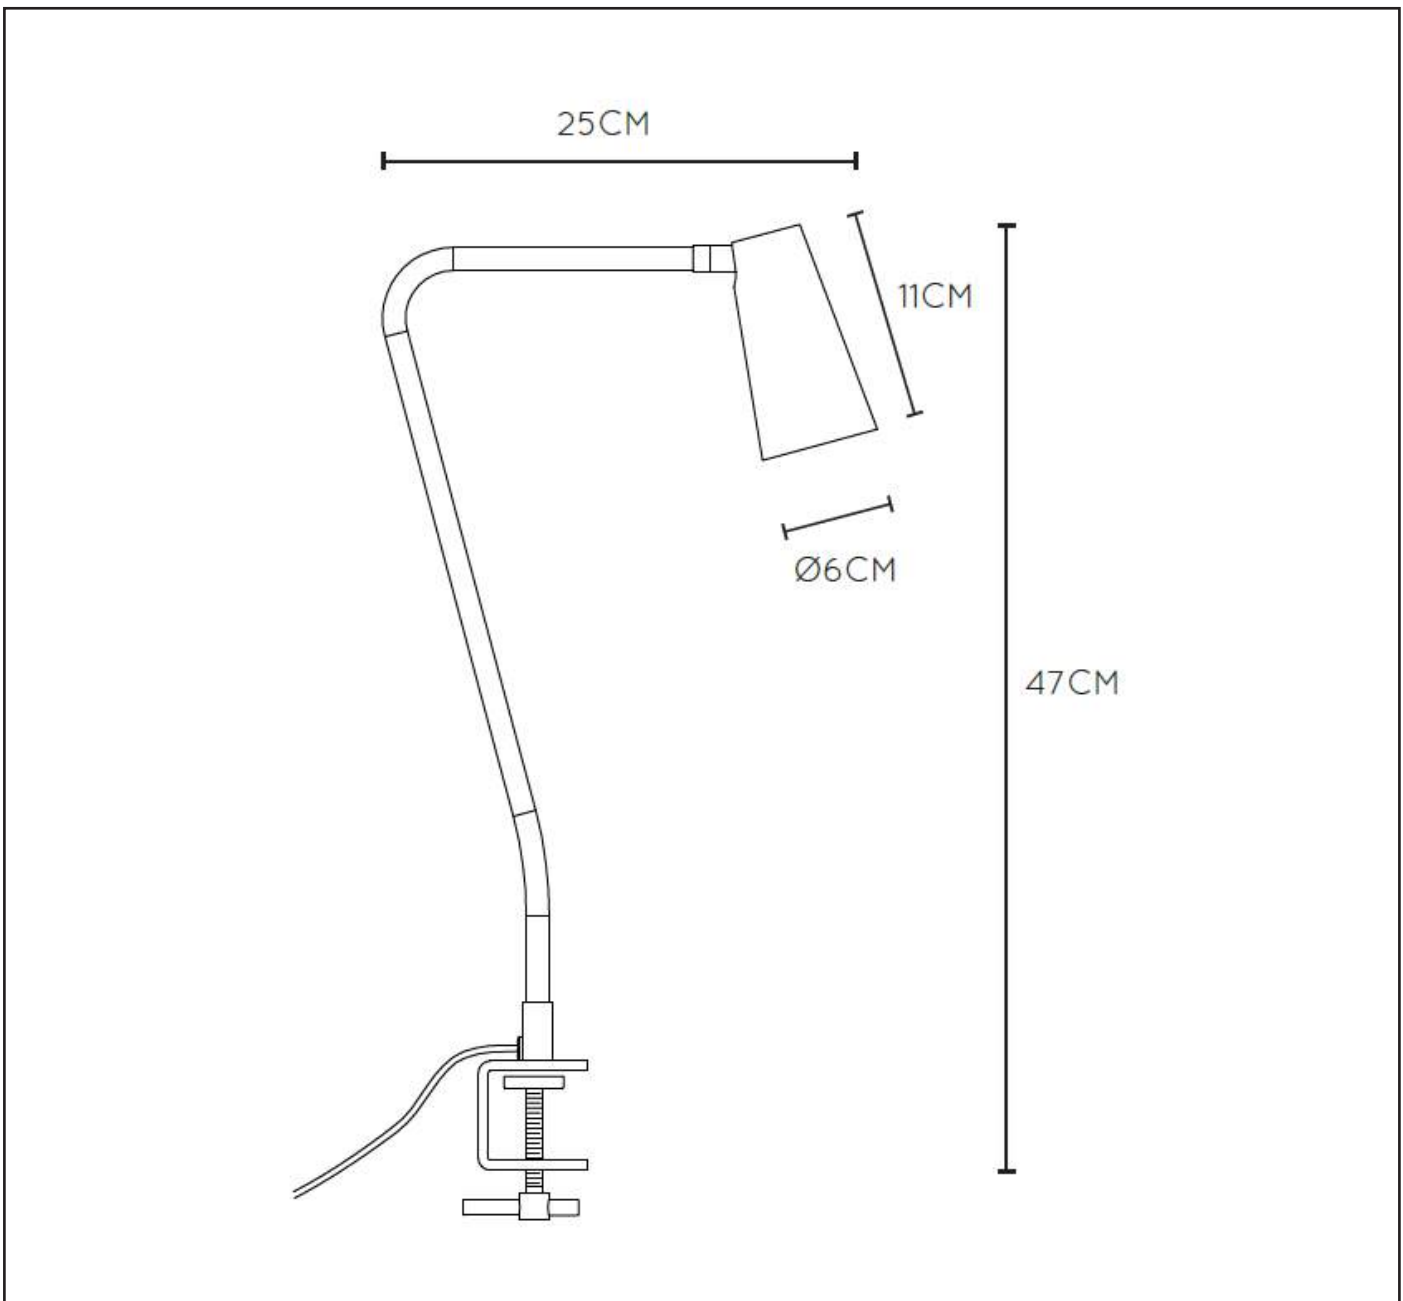

LUCIDE

GENERAL SPECIFICATIONS

RECOMMENDED LUCIDE LIGHT SOURCE

49006/05/30

Light source dimmable : Yes
Light source incl. : No

General

Dimensions LxWxH : 25 cm x 6 cm x 47 cm
Height minimum : -
Height maximum : 47 cm
Dimensions shade LxWxH : 6 cm x 6 cm x 11 cm
Main material : Metal
Ceiling rose material : No
Color : Blue / pink
Style : Modern
Shape : Cylinder
Weight : 0.62kg
Warranty : 2 years

Product specifications

Dimmable : No
Light direction : Around (Diffuse)
Adjustable in height : No
Directional : titltable - vertical
Cable : Yes, Cable with pulg on Product
Cable length : 150cm
Sensor : Without Sensor
Control : On/Off Switch In The Cord
IP-Class : 20
Electric class : II
Light source including ?: No
Lamp socket : GU10
Light source number : 1
Power requirements : 220-240V~50Hz
Bulb type & maximum wattage : GU10-max.8W

For more specifications of this product please visit
www.lucide.com

DRISS

item number : 05536/01/35
EAN code : 5411212051349
item number : 05536/01/66
EAN code : 5411212051356

For more specifications, dimensions please visit
www.lucide.com

LUCIDE

INSTALLATION DRAWING SPECIFICATIONS