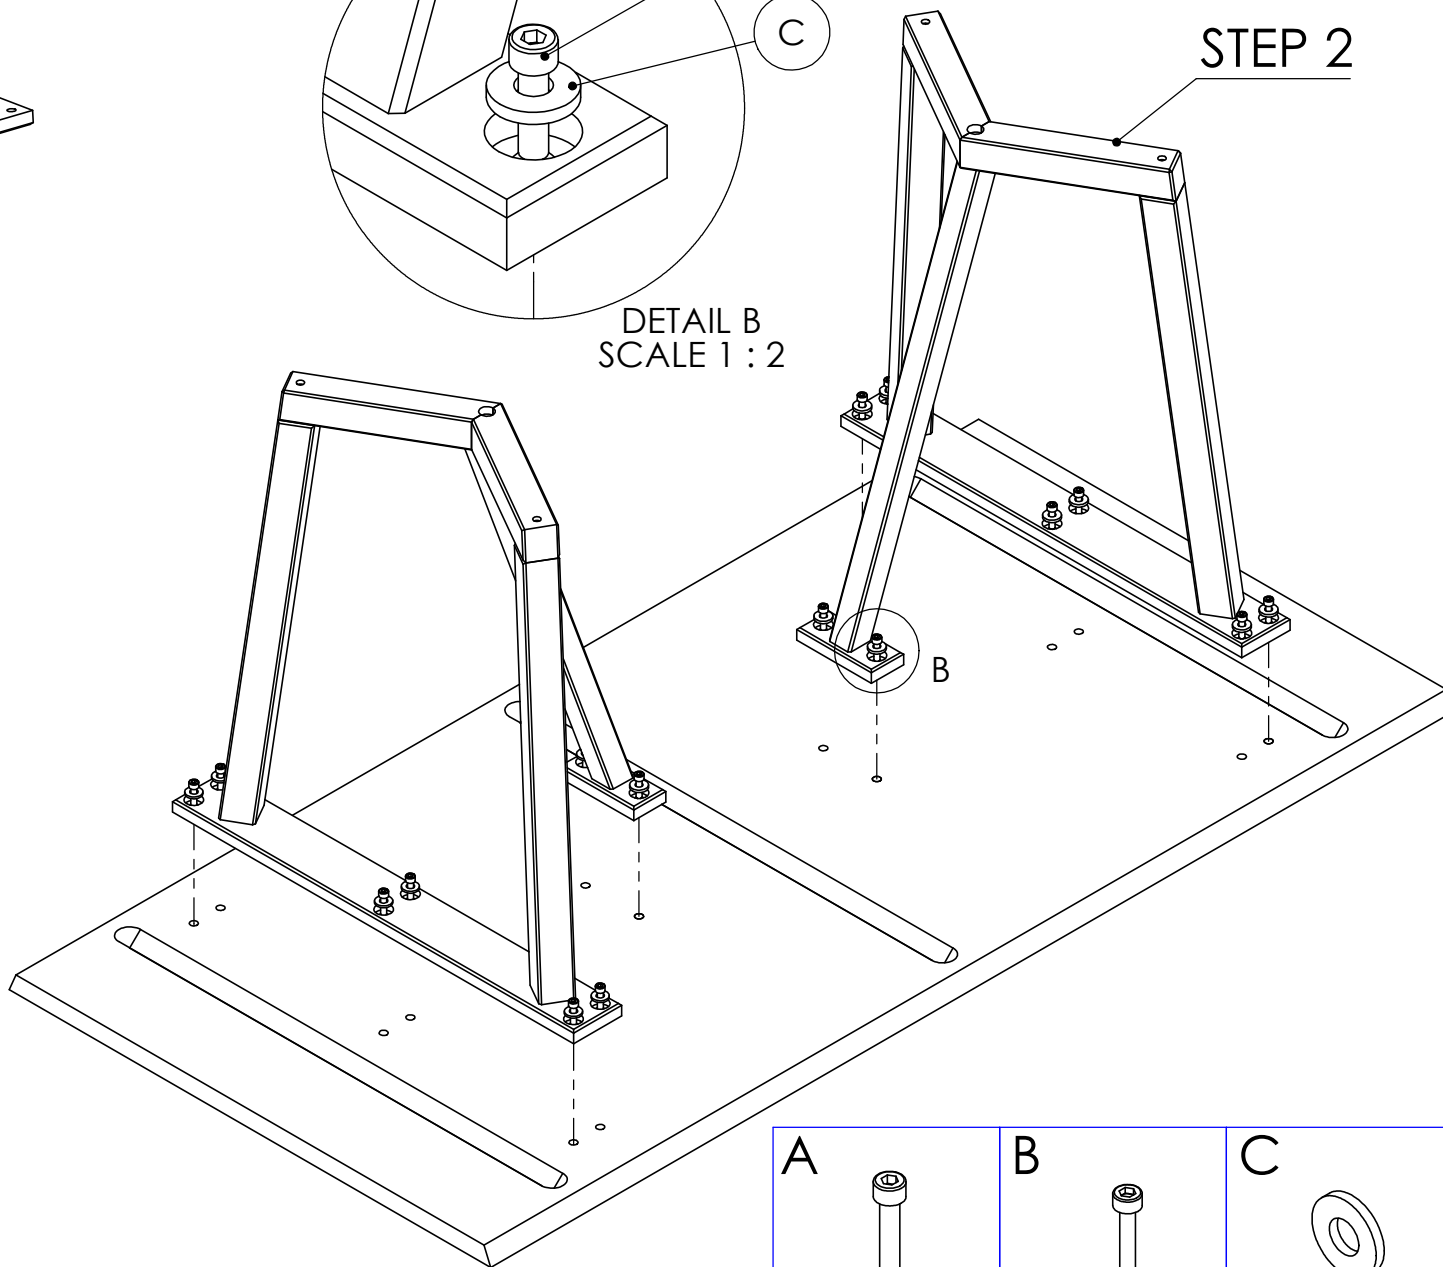

ASSEMBLY TABLE SANTI PREMIUM

 2X	A  2X M8X60	B  16X M8X30	C  18X	D  1X
---	--	---	---	--

STEP 1

DETAIL A
SCALE 1 : 5

DETAIL B
SCALE 1 : 2

STEP 2

A	B	C	D
			
2X M8X60	16X M8X30	18X	1X