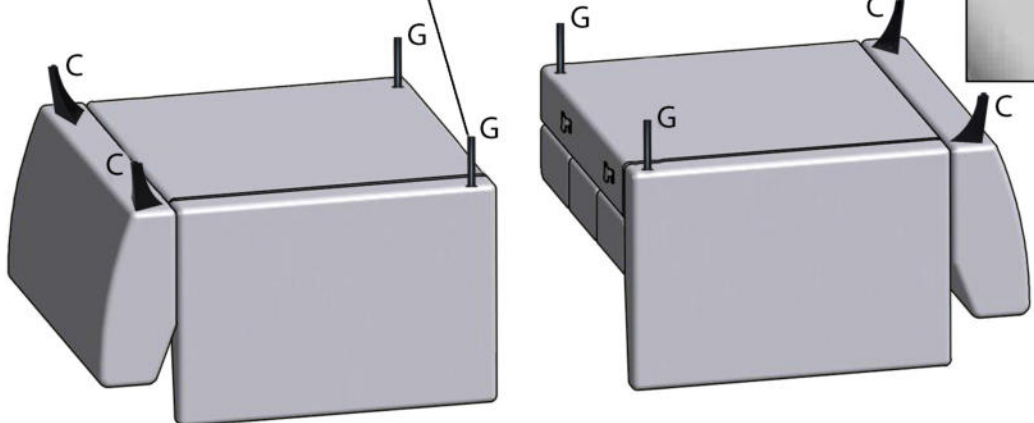

Blackburn II (1AL130-1AL130)

 2x 118x55	 4x 45x45	 4x	 4x M8x40	 4x	 4x 5x35	 4x	 4x
------------------	-----------------	--------	-----------------	--------	----------------	--------	--------

27-06-2024

- C  4x
- D  M8x40 4x
- E  4x
- F  5x35 4x
- G  4x
- H  4x
-  1x

27-06-2024

Two icons of people standing side-by-side. Below them is a crossed-out box icon, a screwdriver icon, and another crossed-out screwdriver icon.