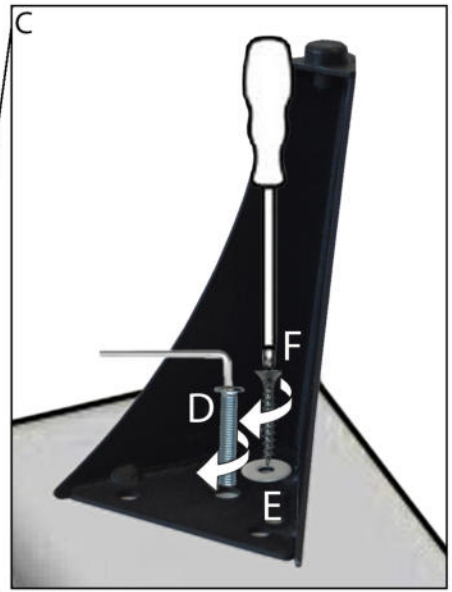

Blackburn II (1AL130-1AL130)

 2x 118x55	 4x 45x45	 4x	 4x M8x40	 4x	 4x 5x35	 4x	 4x
------------------	-----------------	--------	-----------------	--------	----------------	--------	--------

27-06-2024

- C  4x
- D  M8x40 4x
- E  4x
- F  5x35 4x
- G  4x
- H  4x
-  1x

27-06-2024

Two icons of people standing side-by-side. Below them is a crossed-out box icon, a screwdriver icon, and another crossed-out screwdriver icon.