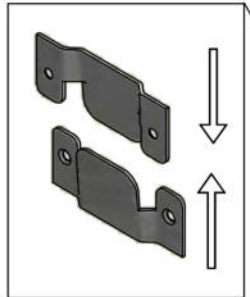

Blackburn II (1AL130-1AL130)

 2x 118x55	 4x 45x45	 4x	 4x M8x40	 4x	 4x 5x35	 4x	 4x
------------------	-----------------	--------	-----------------	--------	----------------	--------	--------

27-06-2024

- C  4x
- D  M8x40 4x
- E  4x
- F  5x35 4x
- G  4x
- H  4x
-  1x

27-06-2024

Two icons of people standing side-by-side. Below them is a crossed-out box icon, a screwdriver icon, and another crossed-out screwdriver icon.