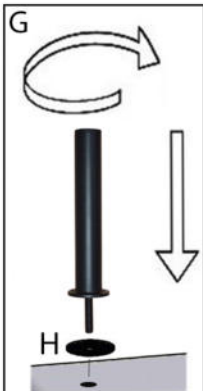

Blackburn II (1AL130-1AL130)

 2x 118x55	 4x 45x45	 4x	 4x M8x40	 4x	 4x 5x35	 4x	 4x
------------------	-----------------	--------	-----------------	--------	----------------	--------	--------

27-06-2024

- C  4x
- D  M8x40 4x
- E  4x
- F  5x35 4x
- G  4x
- H  4x
-  1x

27-06-2024

Two icons of people standing side-by-side. Below them is a crossed-out box icon, a screwdriver icon, and another crossed-out screwdriver icon.