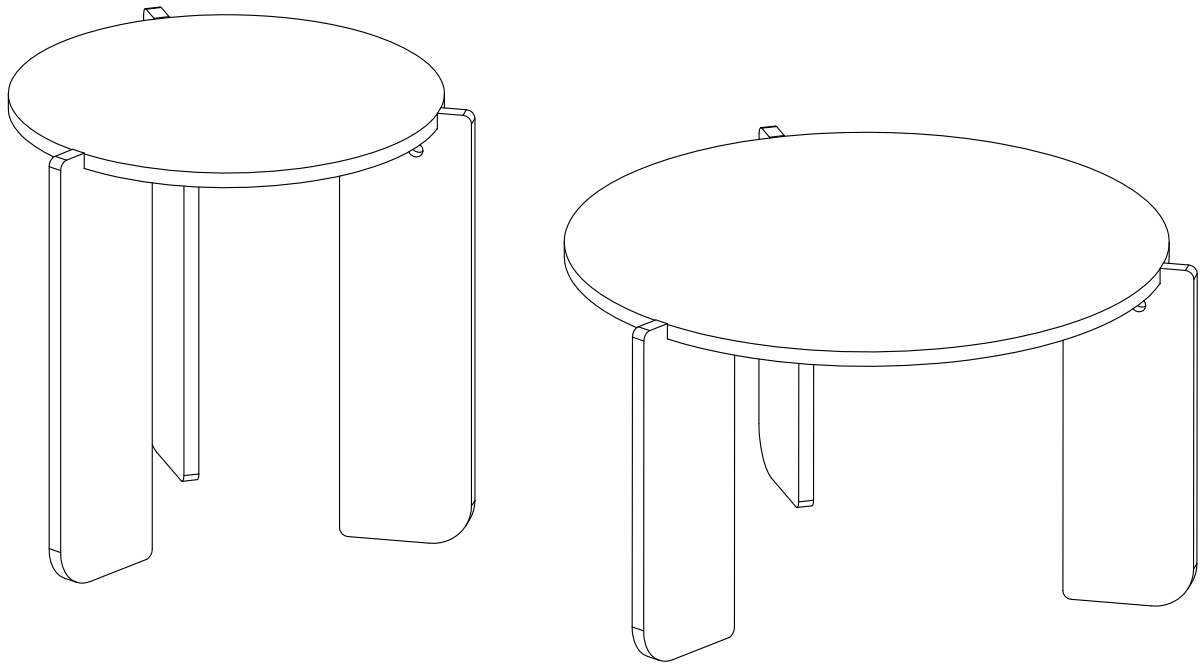

# WF320611

## Couchtisch

		
① ×1	② ×3	③ ×1
		
④ ×3		
 M8×45mm		 M8
A×12	B×12	C×12
		
D×12	E×6	F ×12
		
G×1		

philis head screwdrier  
rewuired of assembly  
(Not included)

hammer  
(Not included)

electric drill  
(Not included)