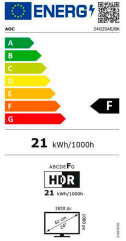

24G2SAE/BK

23.8 inch (60.5 cm) LCD MONITOR

23,8" gaming monitor with 165Hz refresh rate, 1ms MPRT response time and FreeSync Premium

General

Model name	24G2SAE/BK
EAN	4038986199919
Product Line	AOC Gaming
Series	G2 Series
Channel	B2C
Classification	Mainstream
Section	Consumer, Gaming
Gaming style	Shooters, MMORPG, Action, eSports, RTS
Launch date	2021-09-14T22:00:00+00:00
Continent	Europe

Screen

Resolution	1920x1080
Refresh rate	165Hz
Screen size (inch)	23.8 inch
Screen size (cm)	60.5 cm
Flat / Curved	Flat
Backlight	WLED
Panel Type	VA
Aspect ratio	16:9
Display Colours	16.7 Million
sRGB Coverage (%) (CIE 1931)	12595
Scanning Frequency	VGA/HDMI1.4 : 30 -160KHz (H) DP1.2 : 30 -200KHz (H) VGA/HDMI1.4 :48-144Hz (V) DP1.2:48-165Hz (V)
Response time (GtG)	4 ms
Response Time (MPRT)	1 ms
Contrast (static)	3000:1
Brightness (typical)	350 cd/m ²
Viewing angle (CR10)	178/178 °
Hard Glass	Antiglare
OSD languages	EN, FR , ES, PT, DE, IT, NL, SE, FI, PL ,CZ, RU, KR, CN (T), CN (S), JP

Exterior

Monitor colour	Black Red
Bezel Type	Frameless
Removable Stand	✓

Ergonomics

Vesa Wallmount	100x100
----------------	---------

Connectivity and Multimedia

Signal Input	HDMI 1.4 x 2, DisplayPort 1.2 x 1
--------------	-----------------------------------

Sustainability

HF	✓
----	---

Power / Environmental

Power Consumption On	22W
Power Consumption Standby	0.3W watt
Power Consumption Off	0.3W watt

Approbations / Regulations

CE	✓
FCC	✓
EAC	✓
ISO 9241-307 class I	✓