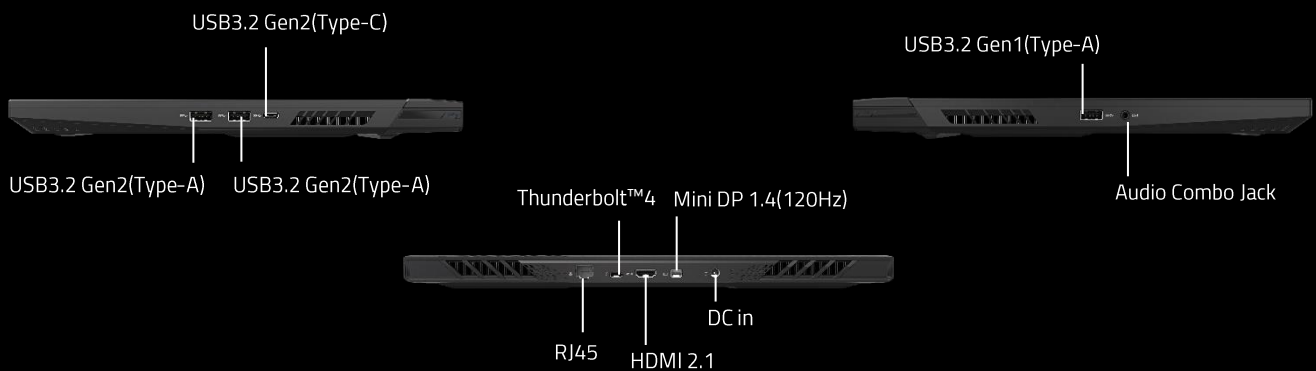

Datasheet

AORUS 15 (2023)

- NVIDIA® New GeForce RTX™ 40 Series
- Up to 13th Gen Intel® Core™ i7 H Series Processor
- Up to QHD 165Hz Display
- MUX Switch Technology
- TÜV Rheinland Certification
- DDR5 4800 SO-DIMM x 2, 64GB (Max)
- DTS:X® Ultra Audio technology
- WINDFORCE INFINITY Cooling System
- RGB Light Bar Design
- Windows Hello Technology
- PCIe Gen4 SSD
- Next-Gen Wi-Fi 6E Connection
- 99Whr battery
- Thunderbolt™ 4