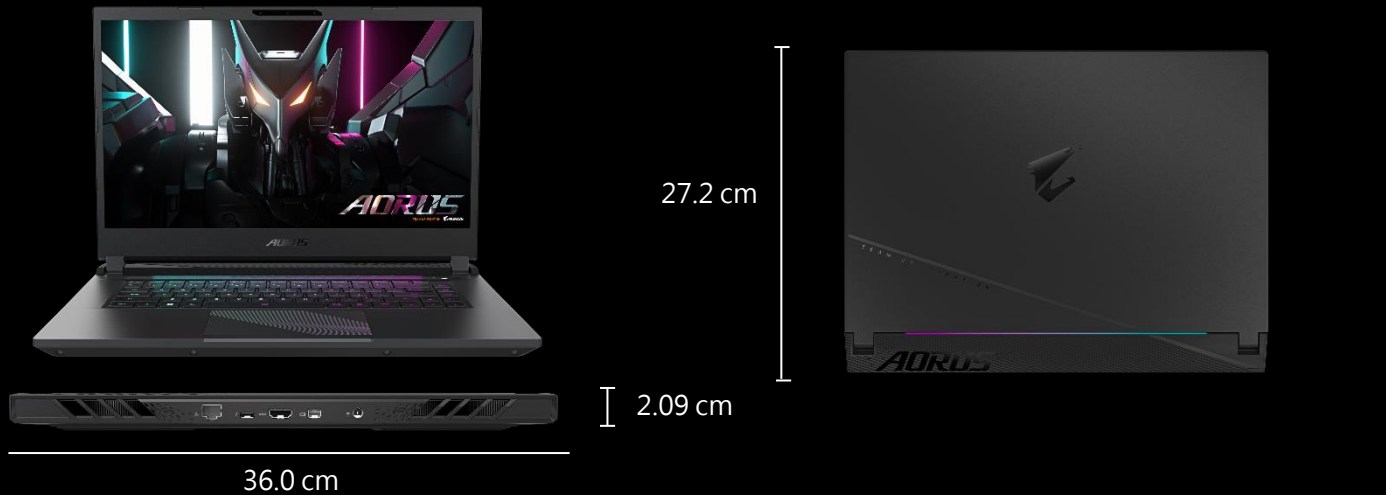

Datasheet

AORUS 15 (2023)

- NVIDIA® New GeForce RTX™ 40 Series
- Up to 13th Gen Intel® Core™ i7 H Series Processor
- Up to QHD 165Hz Display
- MUX Switch Technology
- TÜV Rheinland Certification
- DDR5 4800 SO-DIMM x 2, 64GB (Max)
- DTS:X® Ultra Audio technology
- WINDFORCE INFINITY Cooling System
- RGB Light Bar Design
- Windows Hello Technology
- PCIe Gen4 SSD
- Next-Gen Wi-Fi 6E Connection
- 99Whr battery
- Thunderbolt™ 4