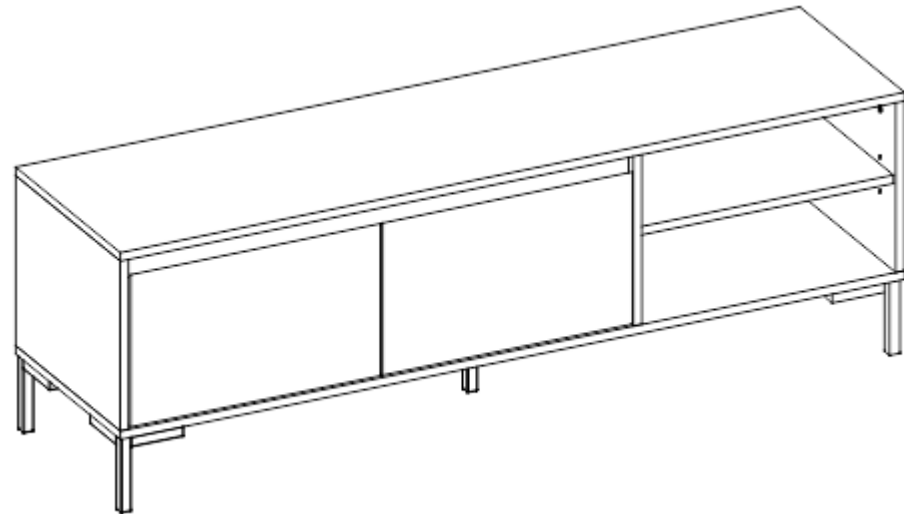

# KRA56A/033

Item Name	Korsika 56A
Colors 1	Artisan oak
Colors 2	
Colors 3	
Colors 4	
Colors 5	

		Finishing
Panels material 1	Chipboard	Melamine
Panels material 2		
Panels material 3		
Doors		
Handles material		
Legs material	metal	
Mirror		
Glass		
Edges	ABS/ Papier	
Soft edges		
Wall fixing fittings	yes	
Extension		
Extension size (cm)		
Extension stored under the top		
Synchronized opening		
Top panel thickness (mm)	16	16
Backrest (material)		
Seat (material)		
Frame (material)		

KRA56A/033