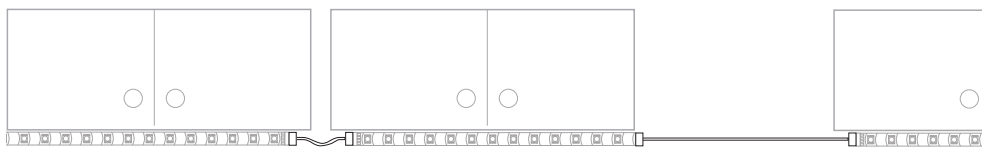

ECO Clip-to-YourLED Connector

⌀18 ⚬23 ⚬4,5mm
EAN 4000870 702819
702.81 new

Flex-Connector 10cm

⚬13 ⚬5mm ⚬0,11m
EAN 4000870 702154
702.15

Flex-Connector 100cm

⚬5 ⚬13mm ⚬1m
EAN 4000870 702048
702.04

Flex-Connector 500cm

⚬5 ⚬13mm ⚬5m
EAN 4000870 702512
702.51 new