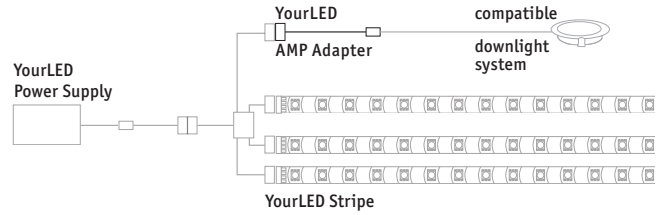

YourLED-AMP Adapter Set

DC 12V
⌀14 ⚬7mm ⚬0,5m
EAN 4000870 703274
703.27 new