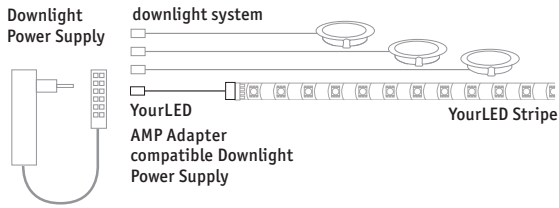

- 🔌 Weiß 📦 Kunststoff
- 🔌 Blanc 📦 Matière plastique
- 🔌 Wit 📦 Kunststof

AMP-YourLED Adapter Set

DC 12V
⌀14 ⚬7mm ⚬0,5m
EAN 4000870 703267
703.26 new