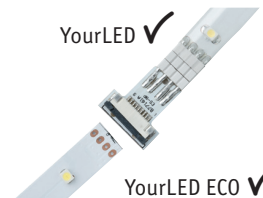

Junctionbox

⌀45 ⚬30 ⚬12mm
 EAN 4000870 702031
702.03

X-Connector

⌀33 ⚬33 ⚬7mm
 EAN 4000870 702826
702.82 new

ECO Clip-to-Clip Connector

⌀18 ⚬17 ⚬4,5mm
 EAN 4000870 702802
702.80 new

ECO Clip-to-YourLED Connector