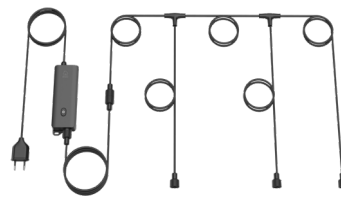

## PRODUCT DATA

Quantity:	Two bulbs
Functions:	Dimmer, timer, remote control, color control.
Compatibility:	DELTACO SMART HOME app, Google Assistant and Amazon Alexa Voice Assistance
Extension:	Connect up to 8 bulbs to one power adapter
Ingress protection:	IP54
Operating temperature:	-20°C to 45°C
Wi-Fi Frequency:	2.4 GHz
Network protocol:	IEEE 802.11 b/g/n
Power (one bulb):	Max 6 W
Lumen (one bulb) :	500 lm
Color:	RGB and warm white
White temperature:	2700K
Power adapter:	Max 48 W
Input:	100-240 V AC, 0.8 A
Output:	24 V DC, max 2 A
Wireless connections:	WiFi and Bluetooth
Package contents:	2x bulbs, 1x smart power adapter, 1x cable to connect up to 3 bulbs, 1x 2m extension cable, 2x spike mounts, 2x wall mounts, screws and manual

## LOGISTICS DATA

Article number:	SH-GLK01
Brand:	DELTACO
EAN code:	7333048051387
Country of origin:	China
Custom tariff number:	9405409000
Master carton packing unit:	10 pcs
Master carton gross weight:	14.82 kg
Master carton dimensions:	62 x 21 x 29.5 mm
Package type:	Box
Package weight:	1450 g
Package dimensions:	139 x 195 x 120 mm
Article weight:	1260 g