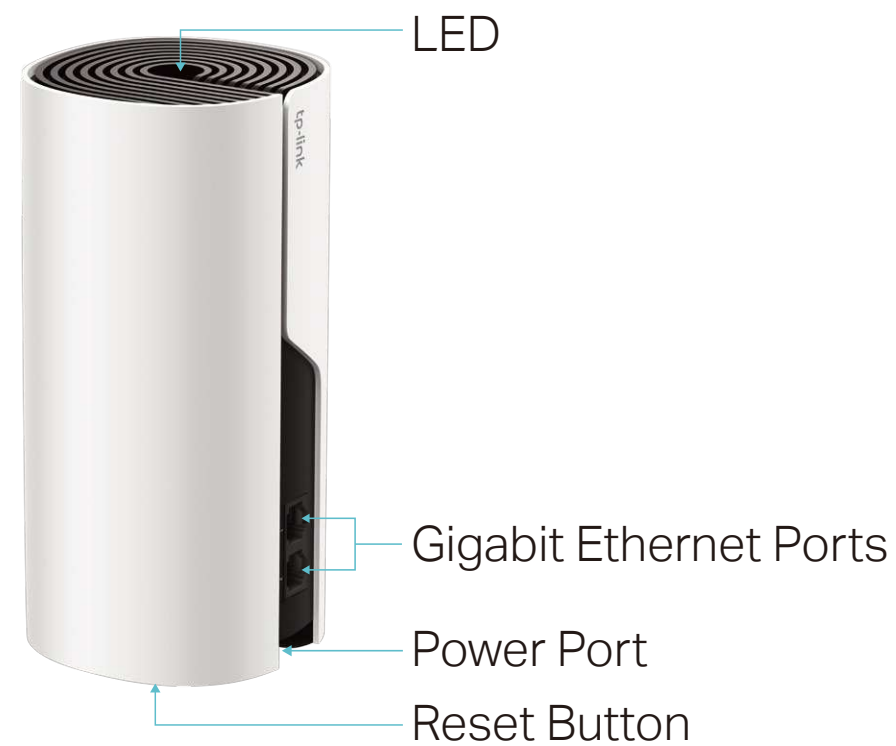

- Router Mode – Create an instant private wireless network
- Access Point Mode – Create Wi-Fi access for any existing wired network

Work with All Deco Models

Form a Mesh network with your desired Deco models

All Deco models can work together. Just expand Mesh Wi-Fi coverage anytime by adding more Decos

Specifications

Hardware

- Ports: 2 WAN/LAN Gigabit Ethernet Ports, 1 Power Port
- Buttons: 1 Reset button on the underside
- Antenna Type: 2 internal dual-band antennas per Deco unit
- Dimensions: 7.5 × 3.6 × 3.6 in. (190.5 × 90.7 × 90.7 mm)
- Power Adapter Input: 100-240V~ 50/60Hz 0.3A
- Power Adapter Output: 12V = 1A