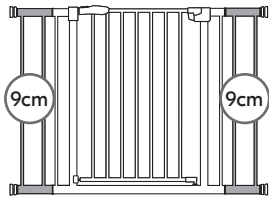

## Open N Stop 2 + Extensions

Open N Stop 2  
+ 9cm Extension  
+ 9cm Extension

93cm - 98cm

Open N Stop 2  
+ 9cm Extension  
+ 21cm Extension

105cm - 110cm

Open N Stop 2  
+ 21cm Extension  
+ 9cm Extension

105cm - 110cm

Open N Stop 2  
+ 21cm Extension  
+ 21cm Extension

117cm - 122cm

**hauck GmbH & Co. KG**  
Frohnlicher Str. 8  
96242 Sonnefeld  
Germany

phone: +49(0) 9562 986-0  
fax: +49(0) 9562 6272  
mail: [info@hauck.de](mailto:info@hauck.de)  
web: [www.hauck.de](http://www.hauck.de)