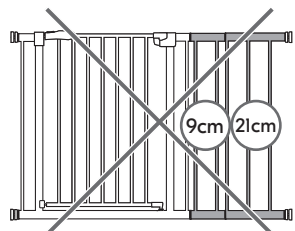

## Open N Stop 2 + Extensions

Open N Stop 2  
+ 9cm Extension  
+ 9cm Extension

93cm - 98cm

Open N Stop 2  
+ 9cm Extension  
+ 21cm Extension

105cm - 110cm

Open N Stop 2  
+ 21cm Extension  
+ 9cm Extension

105cm - 110cm

Open N Stop 2  
+ 21cm Extension  
+ 21cm Extension

117cm - 122cm

**hauck GmbH & Co. KG**  
Frohnlicher Str. 8  
96242 Sonnefeld  
Germany

phone: +49(0) 9562 986-0  
fax: +49(0) 9562 6272  
mail: [info@hauck.de](mailto:info@hauck.de)  
web: [www.hauck.de](http://www.hauck.de)