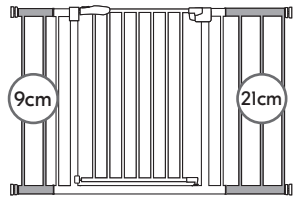

## Open N Stop 2 + Extensions

Open N Stop 2  
+ 9cm Extension  
+ 9cm Extension

93cm - 98cm

Open N Stop 2  
+ 9cm Extension  
+ 21cm Extension

105cm - 110cm

Open N Stop 2  
+ 21cm Extension  
+ 9cm Extension

105cm - 110cm

Open N Stop 2  
+ 21cm Extension  
+ 21cm Extension

117cm - 122cm

**hauck GmbH & Co. KG**  
Frohnlicher Str. 8  
96242 Sonnefeld  
Germany

phone: +49(0) 9562 986-0  
fax: +49(0) 9562 6272  
mail: [info@hauck.de](mailto:info@hauck.de)  
web: [www.hauck.de](http://www.hauck.de)