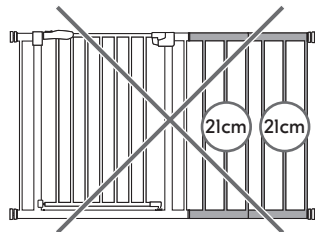

## Open N Stop 2 + Extensions

Open N Stop 2  
+ 9cm Extension  
+ 9cm Extension

93cm - 98cm

Open N Stop 2  
+ 9cm Extension  
+ 21cm Extension

105cm - 110cm

Open N Stop 2  
+ 21cm Extension  
+ 9cm Extension

105cm - 110cm

Open N Stop 2  
+ 21cm Extension  
+ 21cm Extension

117cm - 122cm

**hauck GmbH & Co. KG**  
Frohnlicher Str. 8  
96242 Sonnefeld  
Germany

phone: +49(0) 9562 986-0  
fax: +49(0) 9562 6272  
mail: [info@hauck.de](mailto:info@hauck.de)  
web: [www.hauck.de](http://www.hauck.de)