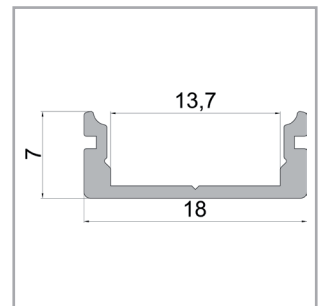

Befestigung

- Halteklammern (müssen separat bestellt werden)
- Durch Montageklebstoff, wärmebeständiges doppelseitiges Klebeband oder Senkkopfschrauben möglich.

Profil AU-01

- 970040 1m, Aluminium eloxiert
- 970041 2m, Aluminium eloxiert

Article no.: 970040 - 970047

Aluminium profile, AU-01-12, flat U-profile for 12 - 13,3 mm LED Stripes

reprofil

profile AU-01-12

flat U-profile for 12 - 13.3 mm LED Stripes

Information

- for LED stripes to 13.3 mm width
- in two different lengths 1m / 2m
- in 4 different colors
- a profile height of only 7 mm
- high quality aluminum profiles
- high fitting accuracy
- quick surface installation
- for interior lighting
- protection of LED Stripes by external influences
- large range of accessories