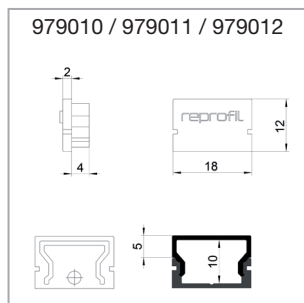

Article no.: 970040 - 970047

Aluminium profile, AU-01-12, flat U-profile for 12 - 13,3 mm LED Stripes

reprofil

profile AU-01-12

flat U-profile for 12 - 13.3 mm LED Stripes

Information

- for LED stripes to 13.3 mm width
- in two different lengths 1m / 2m
- in 4 different colors
- a profile height of only 7 mm
- high quality aluminum profiles
- high fitting accuracy
- quick surface installation
- for interior lighting
- protection of LED Stripes by external influences
- large range of accessories