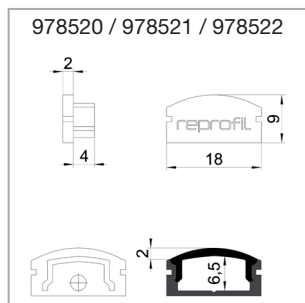

Article no.: 970040 - 970047

Aluminium profile, AU-01-12, flat U-profile for 12 - 13,3 mm LED Stripes

reprofil

profile AU-01-12

flat U-profile for 12 - 13.3 mm LED Stripes

Information

- for LED stripes to 13.3 mm width
- in two different lengths 1m / 2m
- in 4 different colors
- a profile height of only 7 mm
- high quality aluminum profiles
- high fitting accuracy
- quick surface installation
- for interior lighting
- protection of LED Stripes by external influences
- large range of accessories