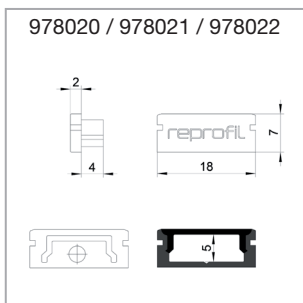

Article no.: 970040 - 970047

Aluminium profile, AU-01-12, flat U-profile for 12 - 13,3 mm LED Stripes

reprofil

profile AU-01-12

flat U-profile for 12 - 13.3 mm LED Stripes

Information

- for LED stripes to 13.3 mm width
- in two different lengths 1m / 2m
- in 4 different colors
- a profile height of only 7 mm
- high quality aluminum profiles
- high fitting accuracy
- quick surface installation
- for interior lighting
- protection of LED Stripes by external influences
- large range of accessories