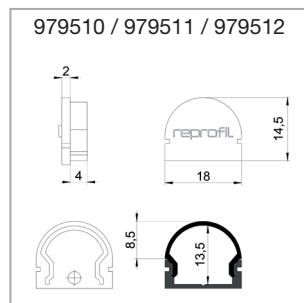

Article no.: 970040 - 970047

Aluminium profile, AU-01-12, flat U-profile for 12 - 13,3 mm LED Stripes

reprofil

profile AU-01-12

flat U-profile for 12 - 13.3 mm LED Stripes

Information

- for LED stripes to 13.3 mm width
- in two different lengths 1m / 2m
- in 4 different colors
- a profile height of only 7 mm
- high quality aluminum profiles
- high fitting accuracy
- quick surface installation
- for interior lighting
- protection of LED Stripes by external influences
- large range of accessories