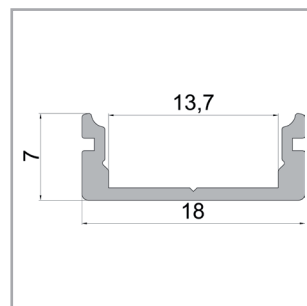

Article no.: 970040 - 970047

Aluminium profile, AU-01-12, flat U-profile for 12 - 13,3 mm LED Stripes

reprofil

profile AU-01-12

flat U-profile for 12 - 13.3 mm LED Stripes

Information

- for LED stripes to 13.3 mm width
- in two different lengths 1m / 2m
- in 4 different colors
- a profile height of only 7 mm
- high quality aluminum profiles
- high fitting accuracy
- quick surface installation
- for interior lighting
- protection of LED Stripes by external influences
- large range of accessories

Application

- indirect lighting, accent lighting
- architecture
- wall, ceiling, floor, tiles
- furniture, kitchen
- fairs, advertising

Advantages

- brand quality from Reprofil
- continuous quality control, high quality aluminum
- homogeneous lighting effect, no dazzle with matching covers
- passive cooling of the LED strips
- for the use of rigid and flexible LED strips
- small in size
- high quality modern and timeless design
- easy installation
- can be easily shortened by own work

mounting

- fixation clamps (to be ordered separately)
- mounting glue, heat resistant double-sided adhesive tape or countersunk screws (not in range)

Profile AU-01

- 970040 1m, aluminum anodized
- 970041 2m, aluminum anodized

- 970042 1m, mat-black brushed
- 970043 2m, mat-black brushed

- 970044 1m, mat white
- 970045 2m, mat white

- 970046 1m, aluminum brushed
- 970047 2m, aluminum brushed