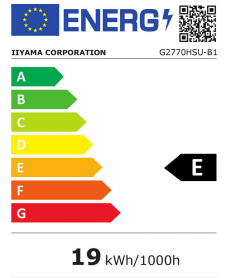

© iiyama

Erwecke Dein volles Spielpotenzial mit dem Fast IPS Panel Monitor G2770HSU Red Eagle

Mit dem 27" (68.6 cm) G-Master G2770HSU-B1 mit nur 0.8 ms MPRT Reaktionszeit und 165 Hz Bildwiederholfrequenz erhältst Du den Wettbewerbsvorteil, den Du benötigst, um Dein volles Spielpotenzial auszuschöpfen. Mit der FreeSync Premium Technologie kannst Du Entscheidungen in Sekundenbruchteilen treffen und Ghosting-Effekte oder unerwünschte Artefakte wie Tearing oder Stuttering vergessen. Der Black Tuner lässt Dich selbst kleinste Details in schwach ausgeleuchteten Spielumgebungen erkennen, sodass nichts Deiner Aufmerksamkeit entgeht. Zudem garantiert Dir die Fast IPS Panel Technologie eine hervorragende Bildqualität.

Erhältlich auch mit höhenverstellbarem Standfuß : [G-Master GB2770HSU-B1](#)

Die Fast IPS Technologie garantiert nicht nur lebendige Schlachtfeldszenen mit hoher Farbtreue, sondern auch eine ultraschnelle Reaktionszeit von nur 0.8ms (MPRT) für bewegte Bilder.

Dieser Monitor garantiert eine niedrige Eingangslatenz, sowie eine geringe Framerate-Kompensation, die praktisch bei jeder Framerate unerwünschte Artefakte wie Tearing oder Stuttering eliminieren.