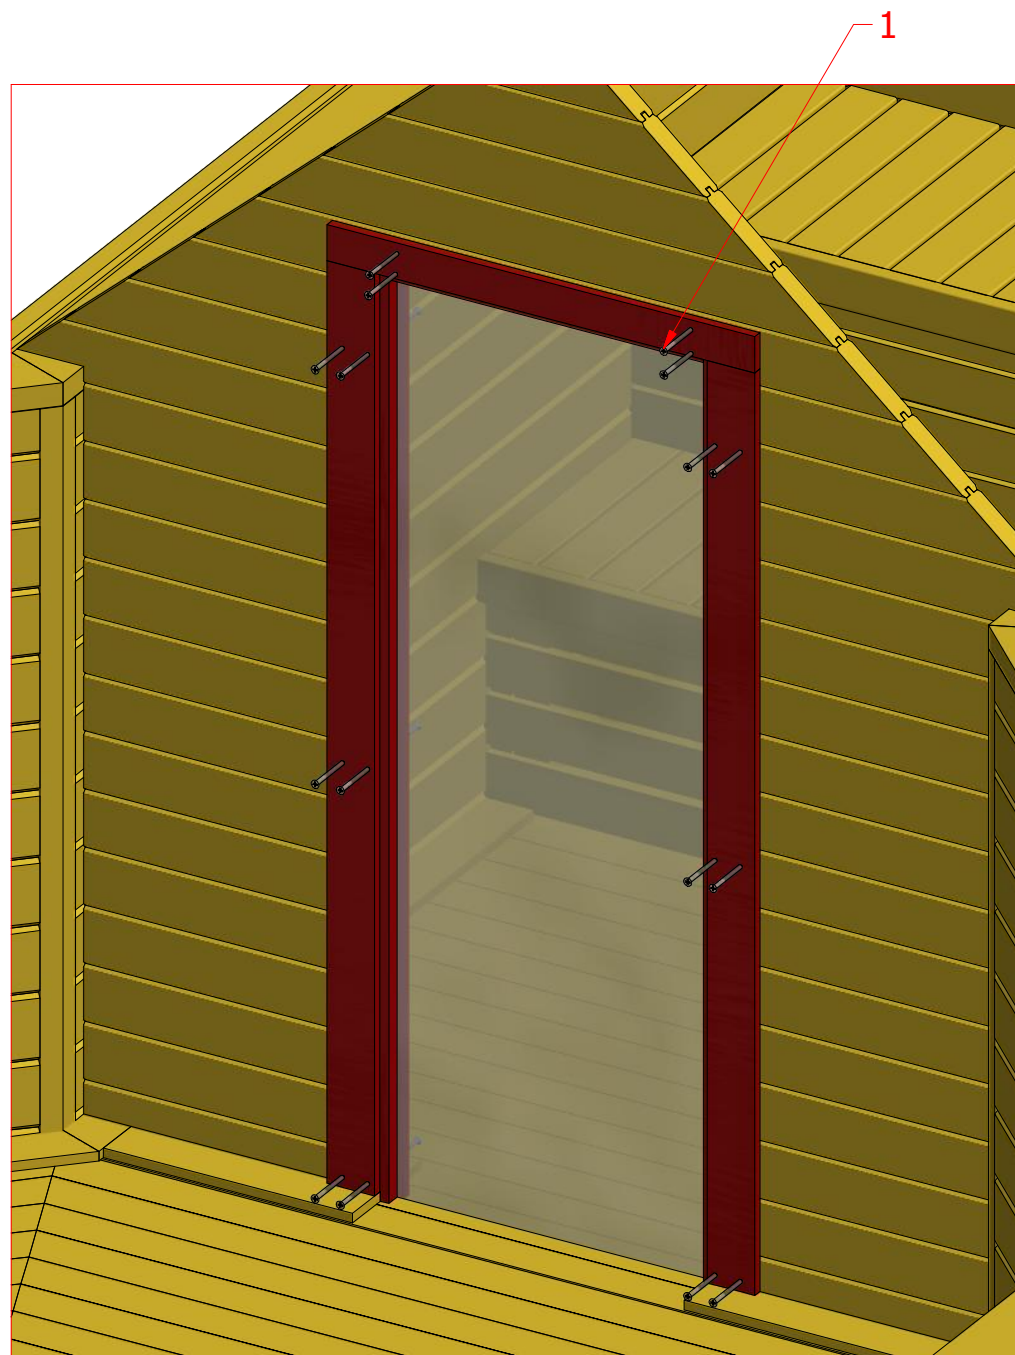

Sauna cabin 16.5 m² with extension

Screws

1	S2	4x70	10 pcs

Sauna cabin 16.5 m² with extension

Screws

1	S3	3.5x45	32 pcs

Sauna cabin 16.5 m² with extension

Screws

1	S2	4x70	16 pcs

Sauna cabin 16.5 m² with extension

Screws

1	S2	4x70	8 pcs
2	S3	3.5x45	4 pcs

Sauna cabin 16.5 m² with extension

Screws

1	S2	4x70	8 pcs

Sauna cabin 16.5 m² with extension