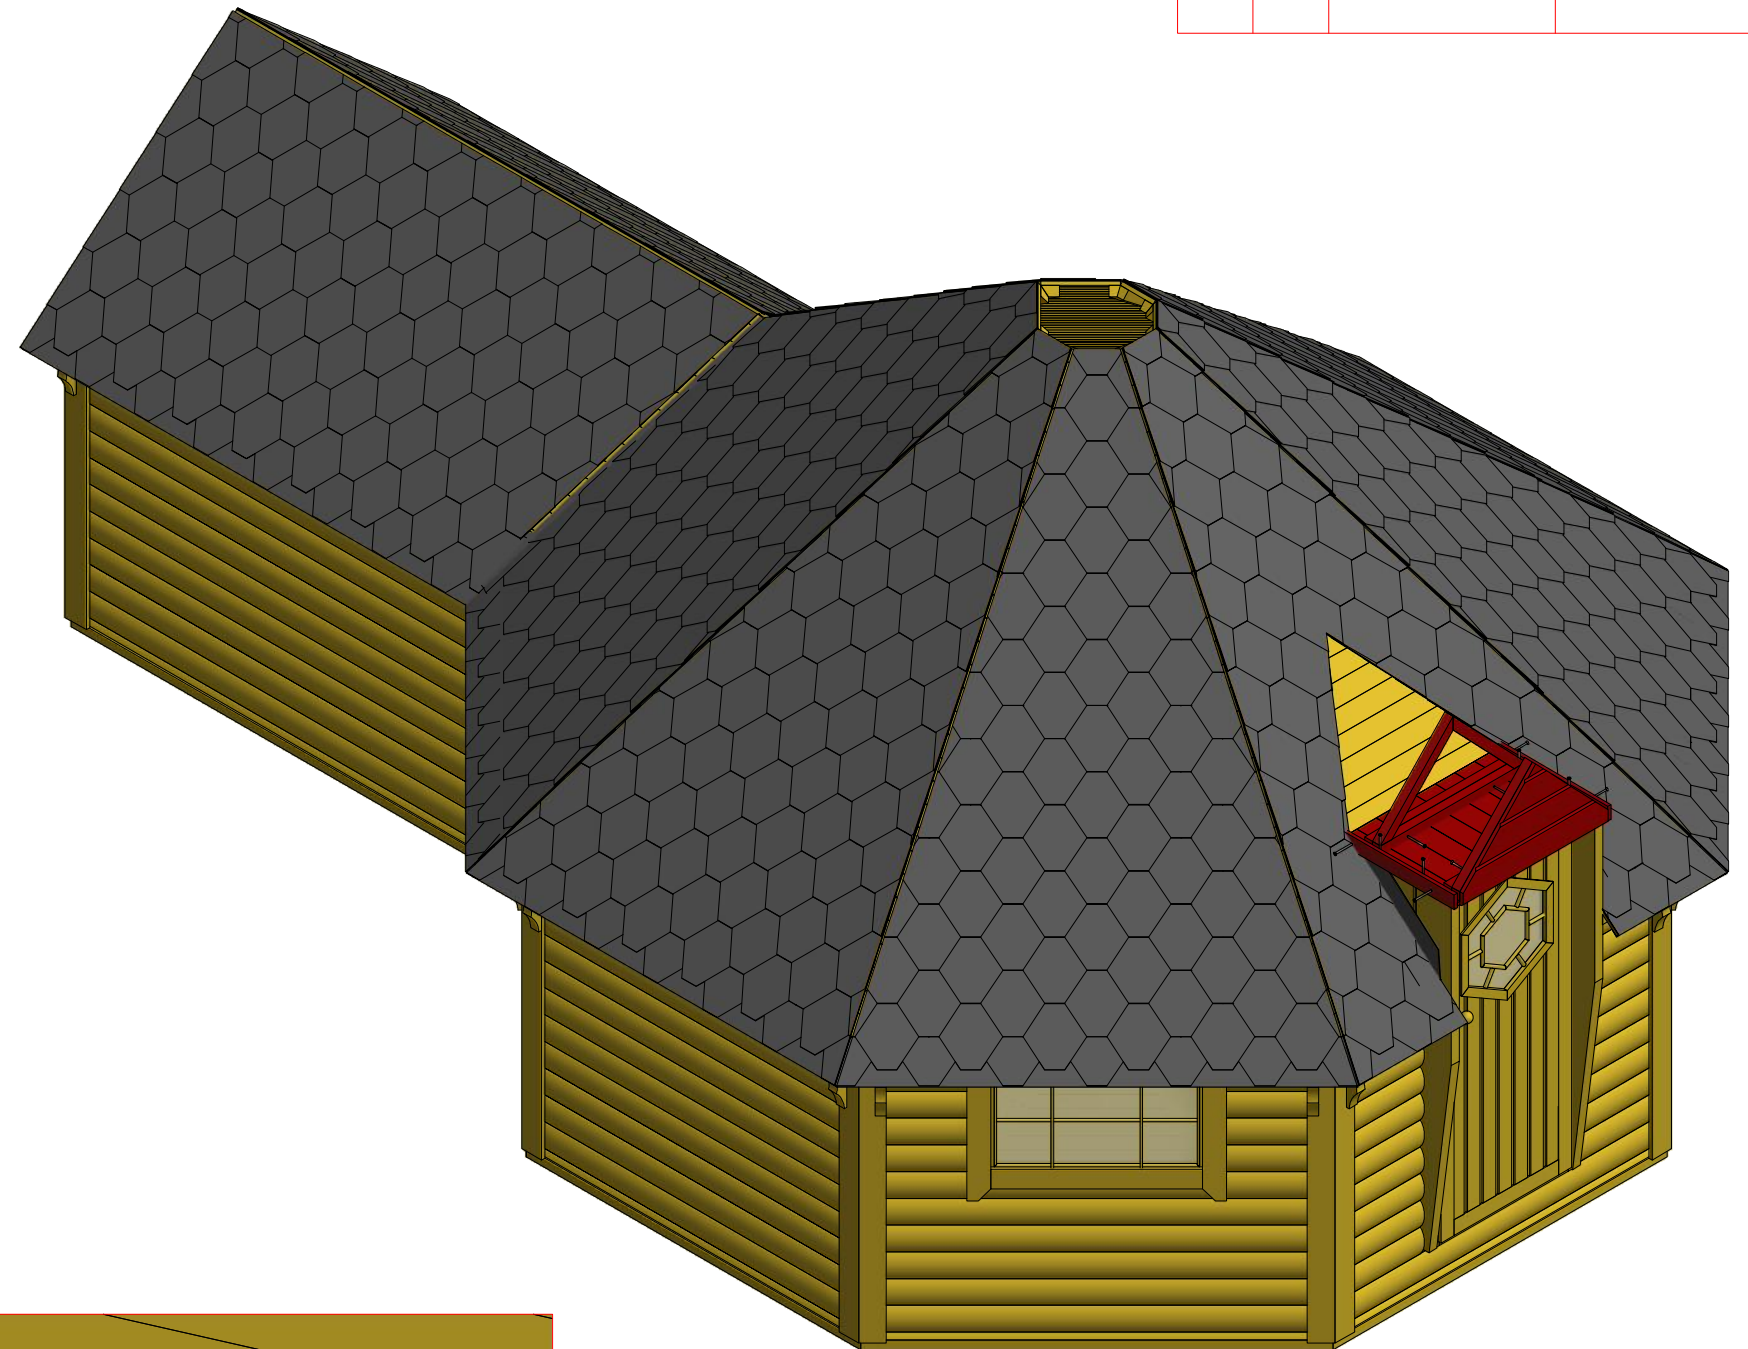

Sauna cabin 16.5 m² with extension

Screws

1	S2	4x70	10 pcs

Sauna cabin 16.5 m² with extension

Screws

1	S3	3.5x45	32 pcs

Sauna cabin 16.5 m² with extension

Screws

1	S2	4x70	16 pcs

Sauna cabin 16.5 m² with extension

Screws

1	S2	4x70	8 pcs
2	S3	3.5x45	4 pcs

Sauna cabin 16.5 m² with extension

Screws

1	S2	4x70	8 pcs

Sauna cabin 16.5 m² with extension