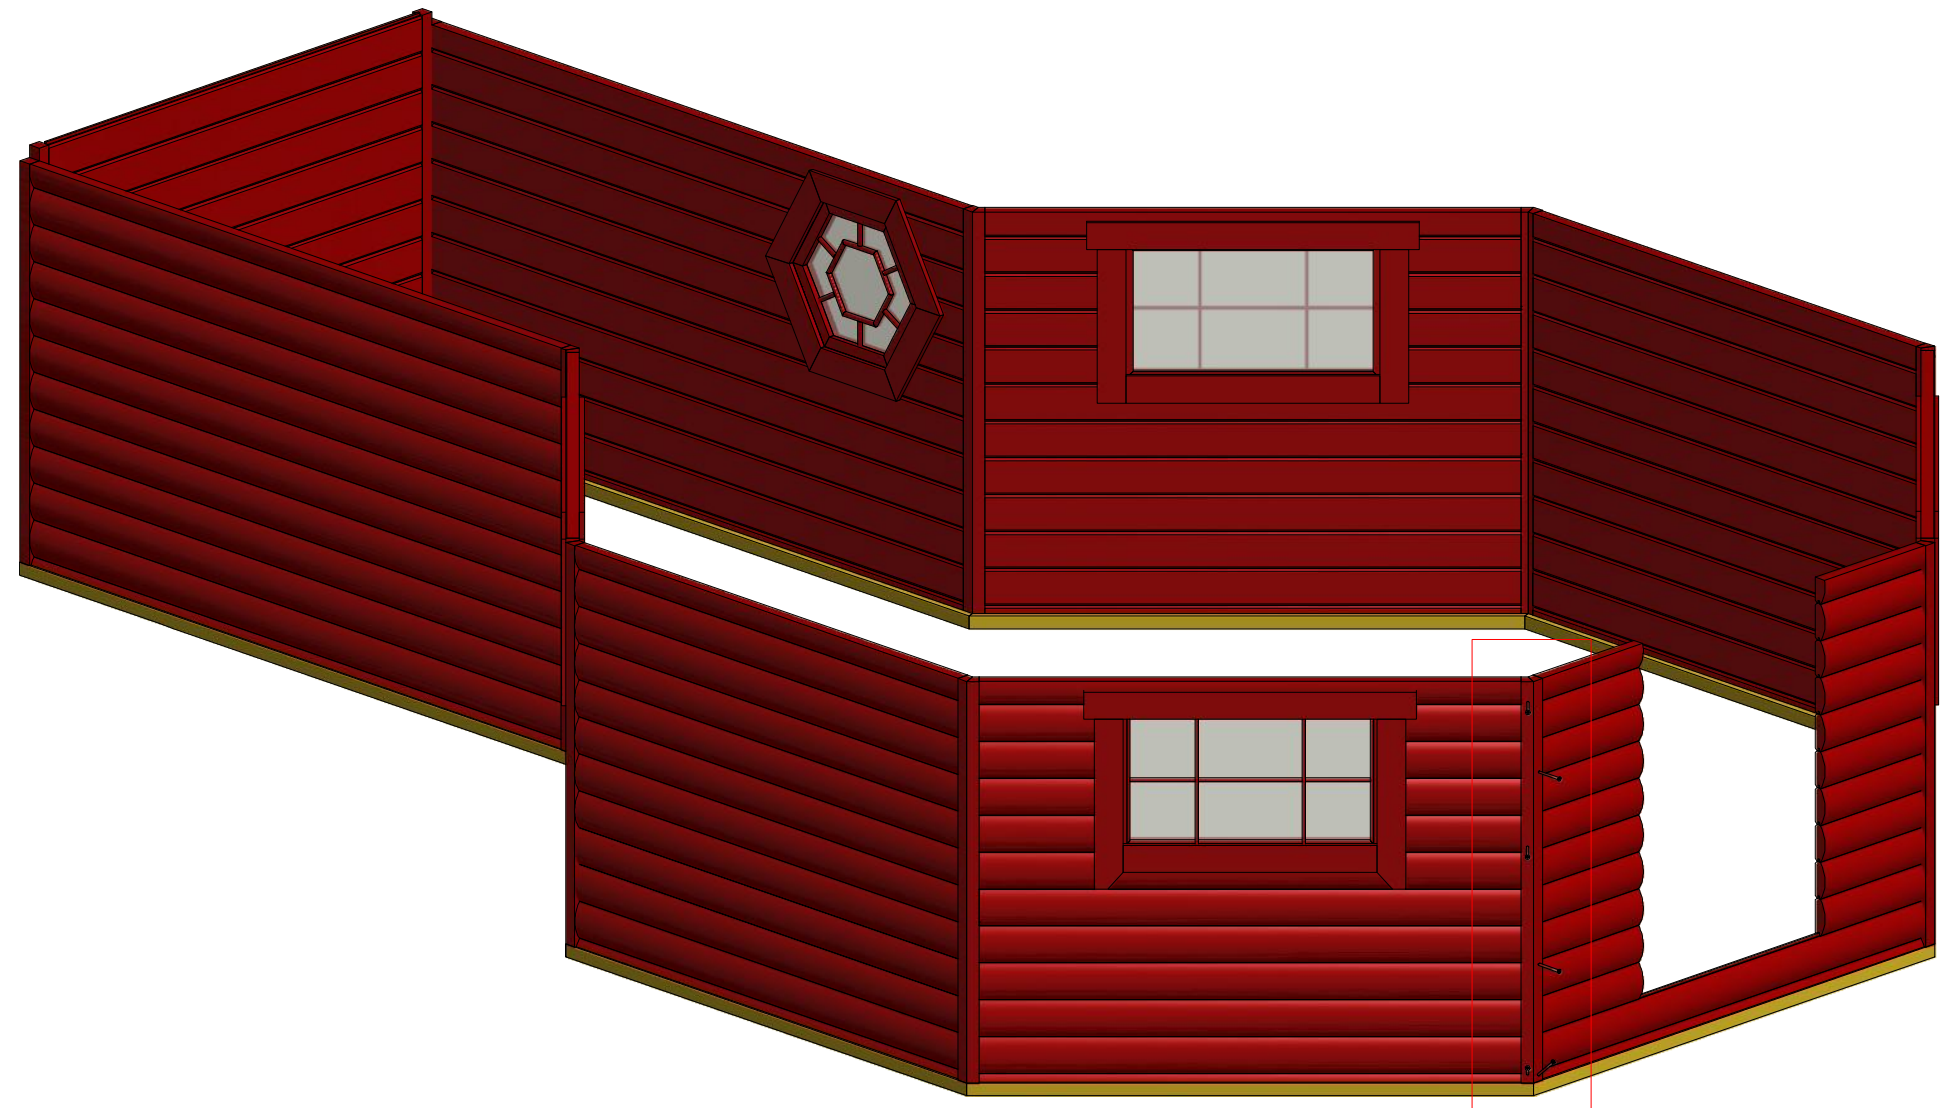

Sauna cabin 16.5 m² with extension

Sauna cabin 16.5 m² with extension

Sauna cabin 16.5 m² with extension

Sauna cabin 16.5 m² with extension

Screws

1	S1	5x100	20 pcs

Sauna cabin 16.5 m² with extension

Screws

1	S2	4x70	60

1

2

Sauna cabin 16.5 m² with extension

Screws

1	S2	4x70	36 pcs
2	S3	3.5x45	54 pcs

Sauna cabin 16.5 m² with extension

Screws