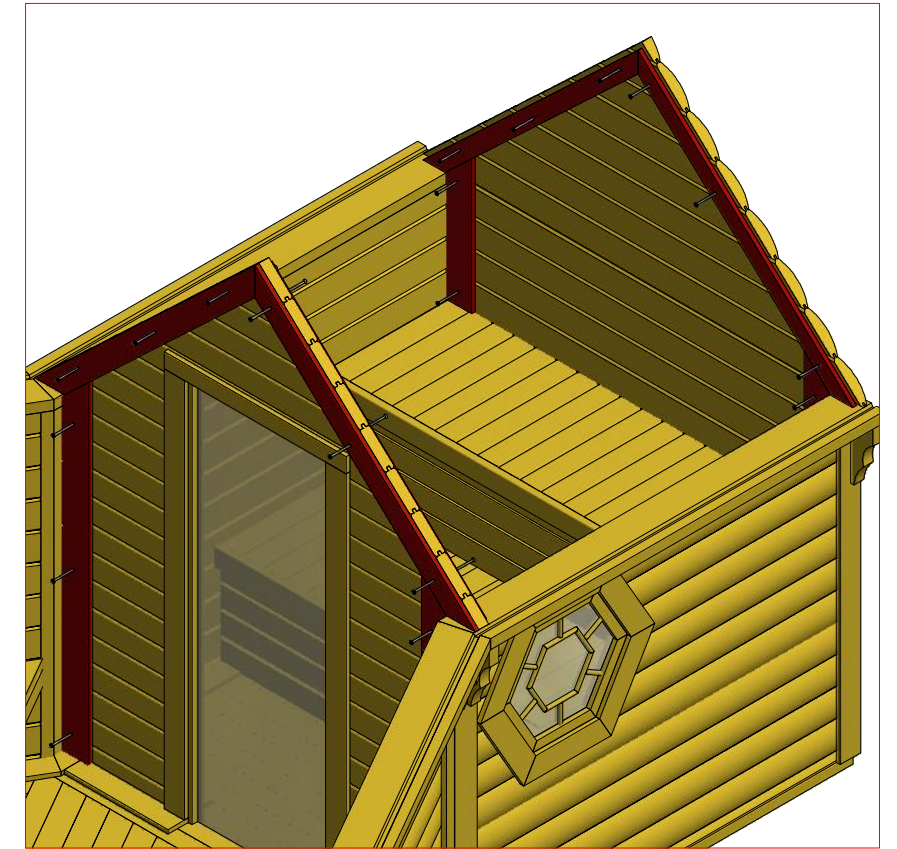

Sauna cabin 16.5 m² with extension

Screws

1	S3	3.5x45	87 pcs