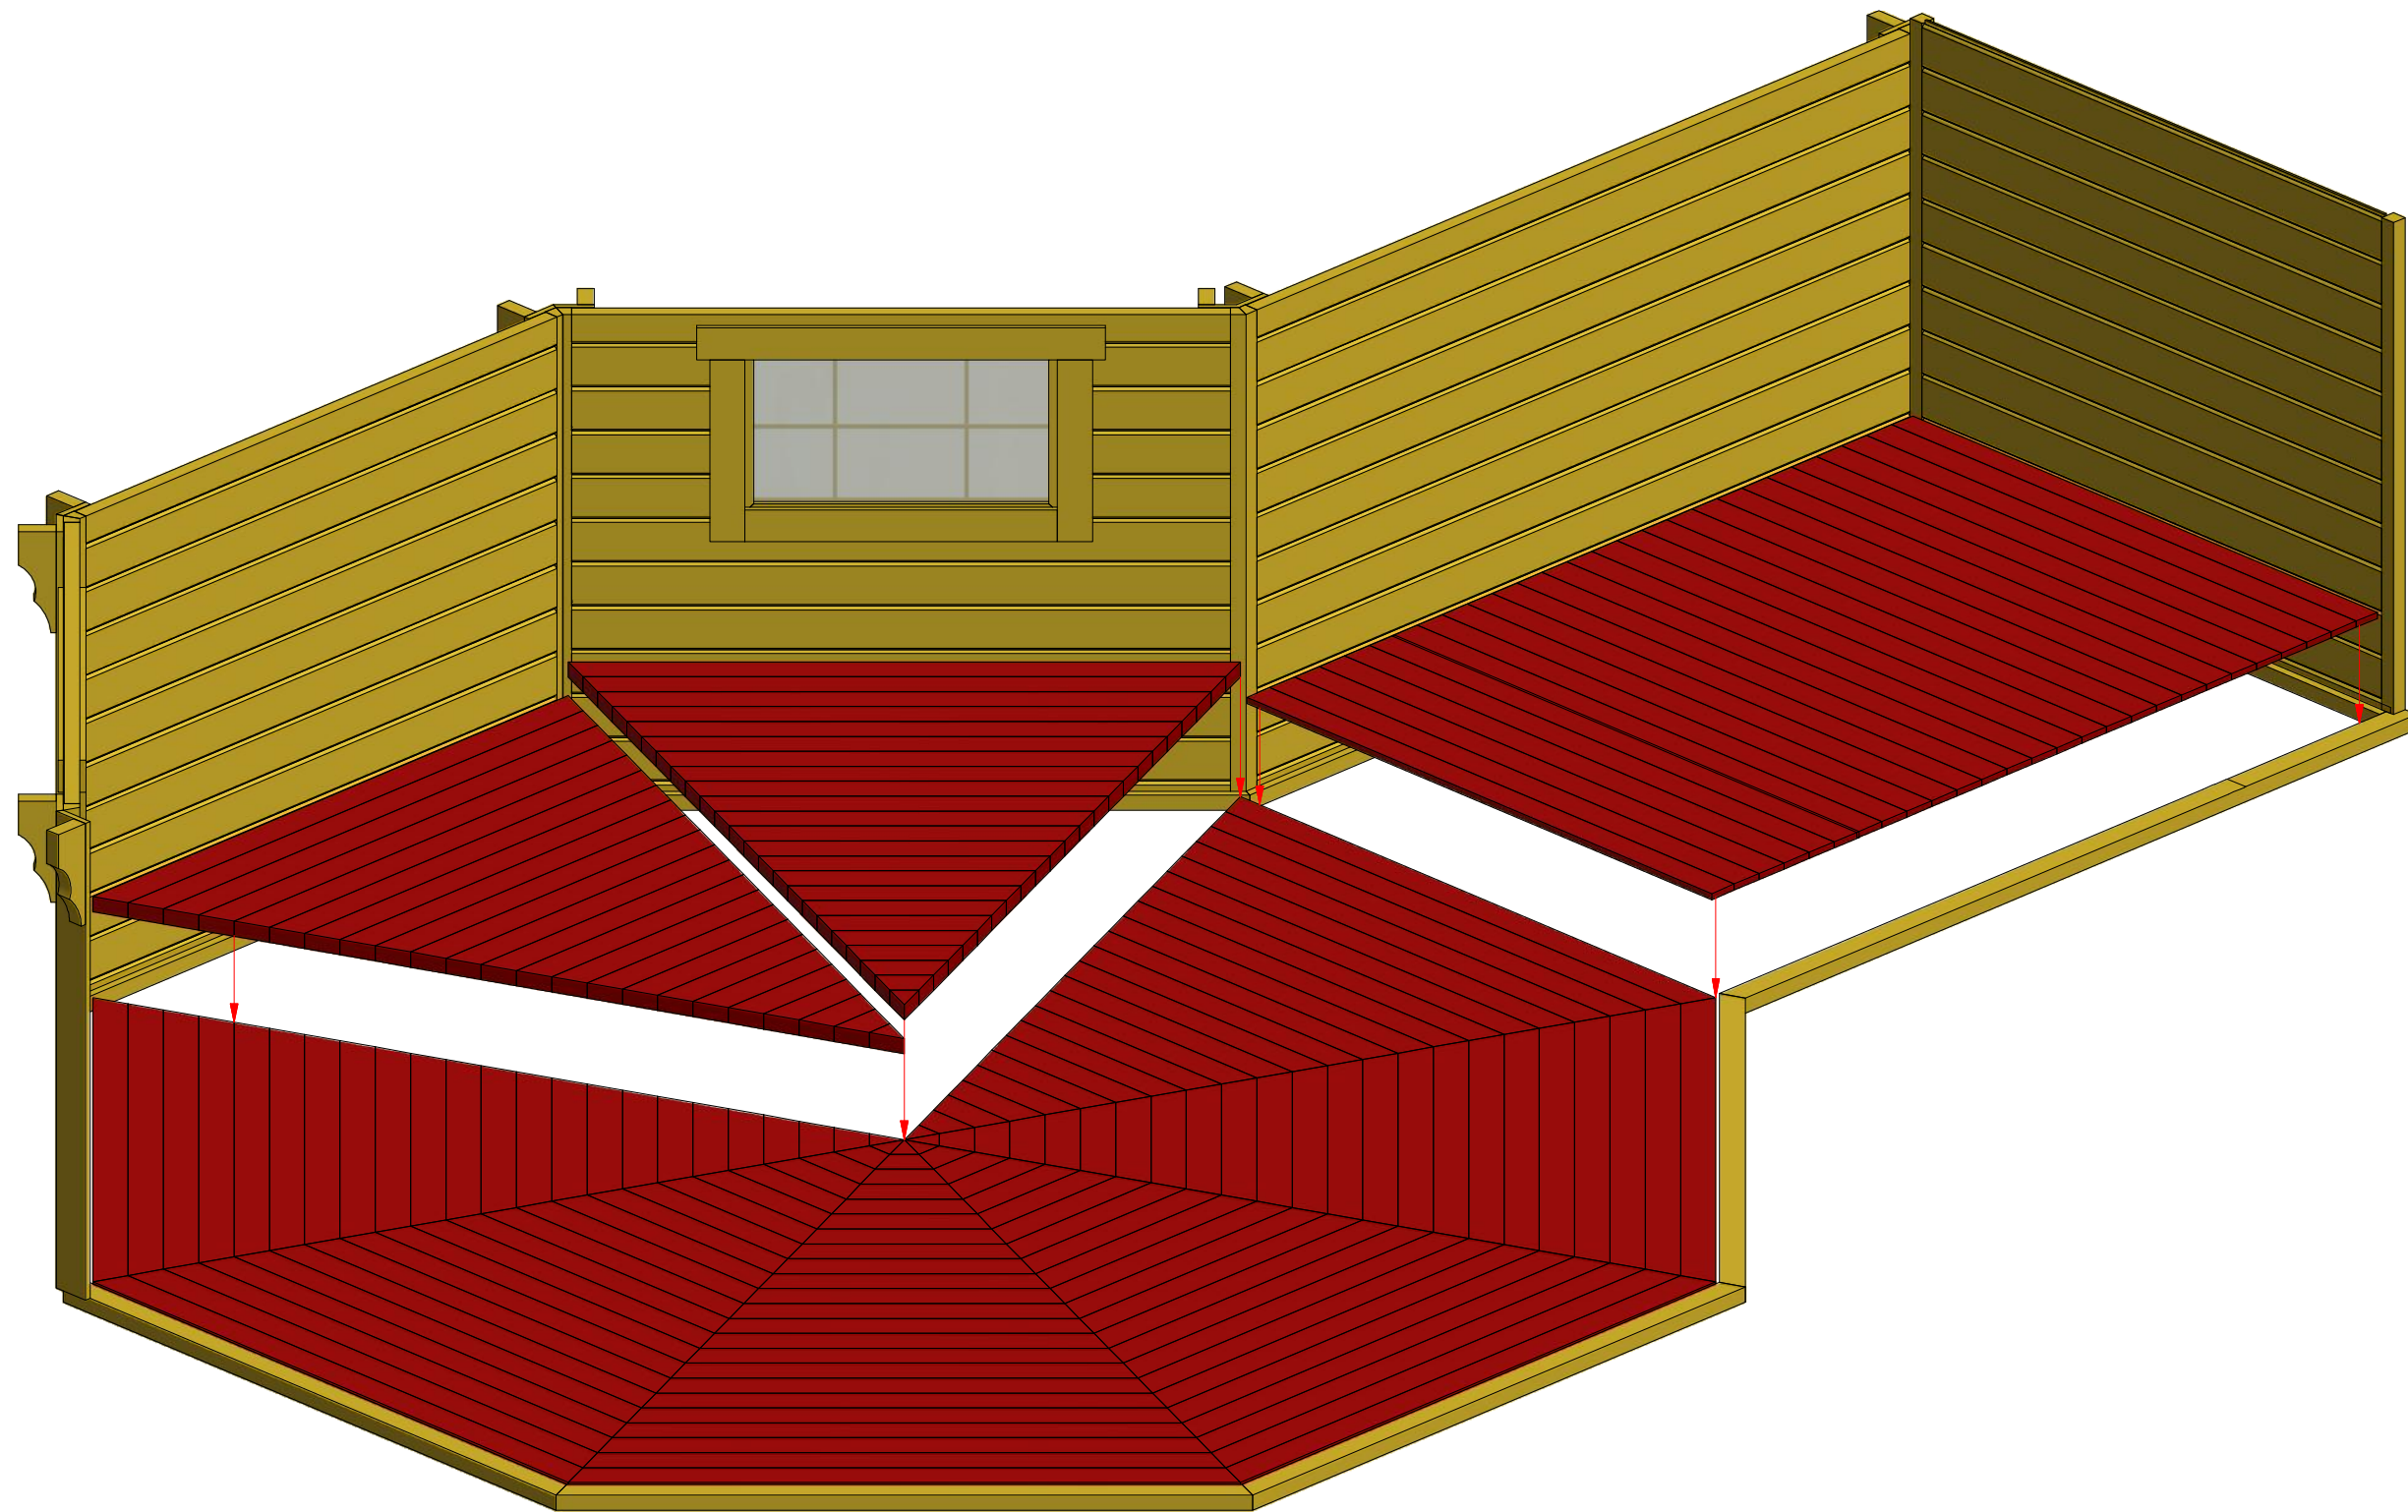

Sauna cabin 16.5 m² with extension

Sauna cabin 16.5 m² with extension

Sauna cabin 16.5 m² with extension

Sauna cabin 16.5 m² with extension

Screws

1	S1	5x100	20 pcs

Sauna cabin 16.5 m² with extension

Screws

1	S2	4x70	60

1

2

Sauna cabin 16.5 m² with extension

Screws

1	S2	4x70	36 pcs
2	S3	3.5x45	54 pcs

Sauna cabin 16.5 m² with extension

Screws

1	S2	4x70	74 pcs

Sauna cabin 16.5 m² with extension

Screws

1	S1	5x100	2 pcs

Sauna cabin 16.5 m² with extension

Screws

1	S2	4x70	18pcs

1

~60

Sauna cabin 16.5 m² with extension

Screws

1	S2	4x70	58 pcs

Sauna cabin 16.5 m² with extension

Screws

1	S3	3.5x45	42 pcs
2	V1	2.5x25	

Sauna cabin 16.5 m² with extension