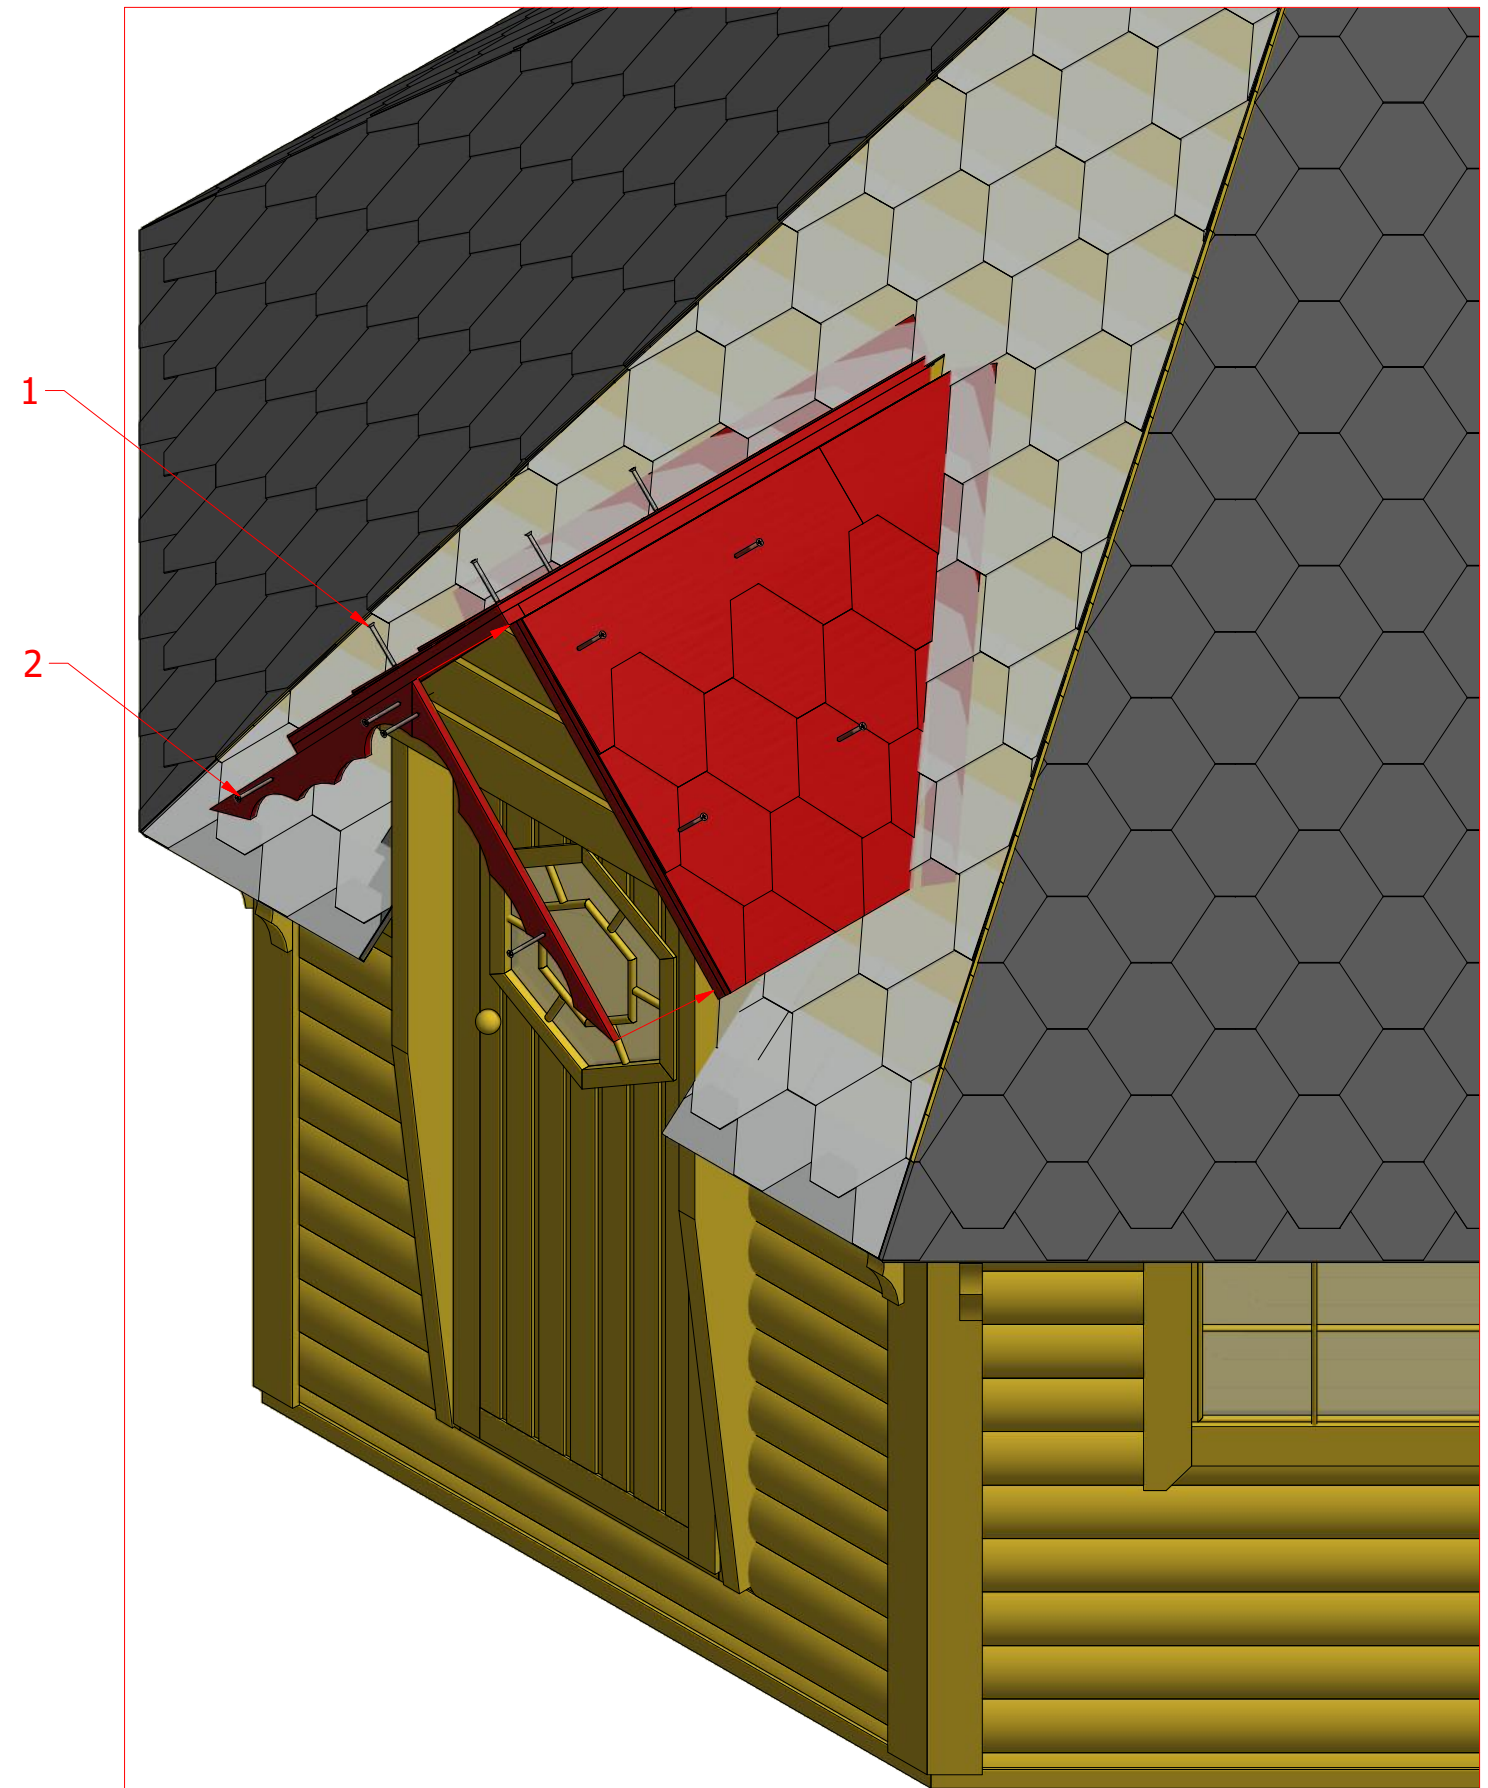

Sauna cabin 16.5 m² with extension

Screws

1	S2	4x70	8 pcs
2	S3	3.5x45	4 pcs