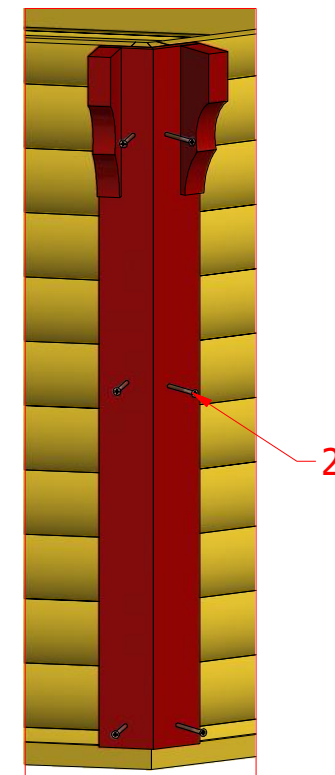

Sauna cabin 16.5 m² with extension

Sauna cabin 16.5 m² with extension

Sauna cabin 16.5 m² with extension

Sauna cabin 16.5 m² with extension

Screws

1	S1	5x100	20 pcs

Sauna cabin 16.5 m² with extension

Screws

1	S2	4x70	60

1

2

Sauna cabin 16.5 m² with extension

Screws

1	S2	4x70	36 pcs
2	S3	3.5x45	54 pcs

Sauna cabin 16.5 m² with extension

Screws

1	S2	4x70	74 pcs

Sauna cabin 16.5 m² with extension

Screws

1	S1	5x100	2 pcs

Sauna cabin 16.5 m² with extension

Screws

1	S2	4x70	18pcs

1