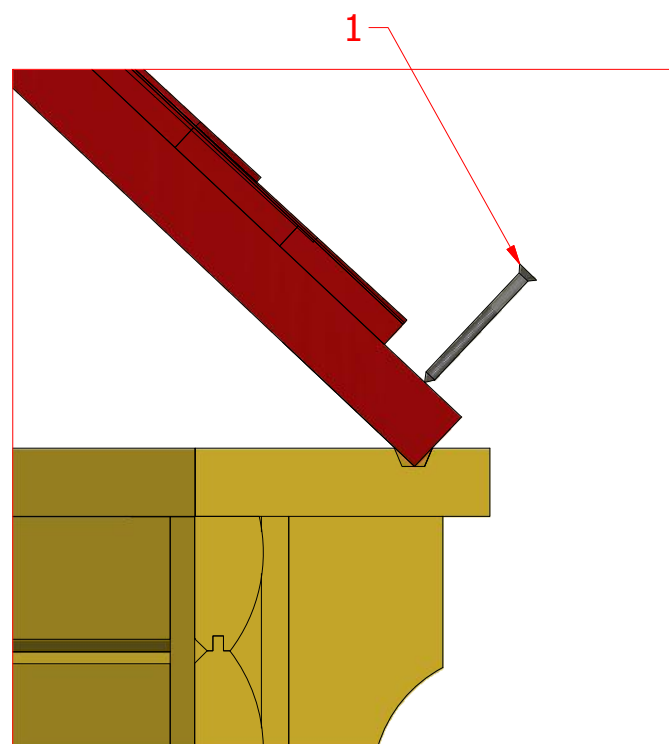

Sauna cabin 16.5 m² with extension

Screws

1	S2	4x70	58 pcs