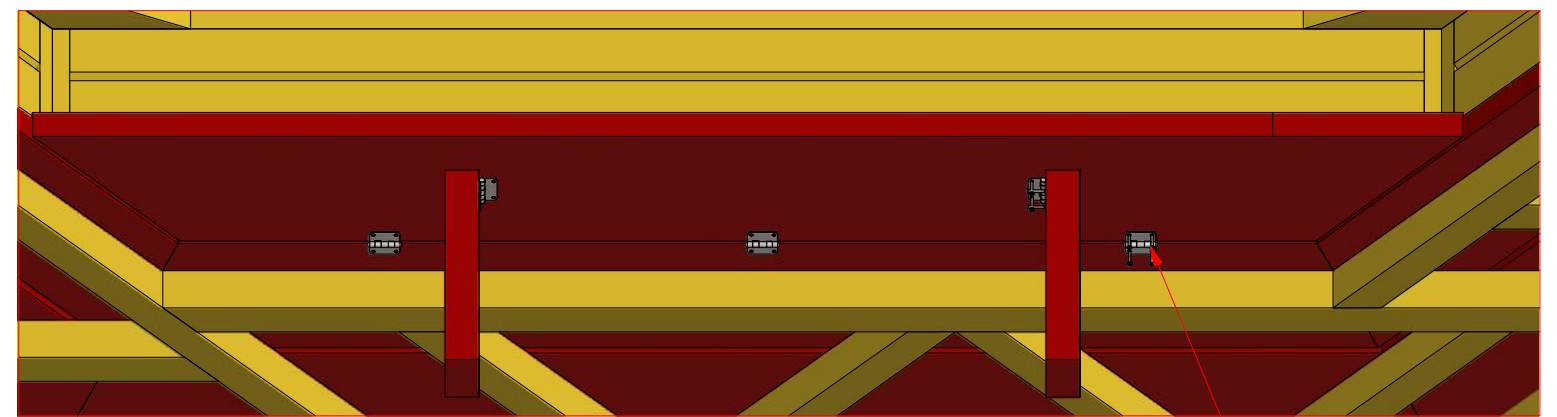

Screws

1	S3	3.5x45	40 pcs

Sauna cabin 16.5 m² with extension

Screws

1	S2	4x70	144 pcs
2	S3	3.5x45	40 pcs

2

1

333