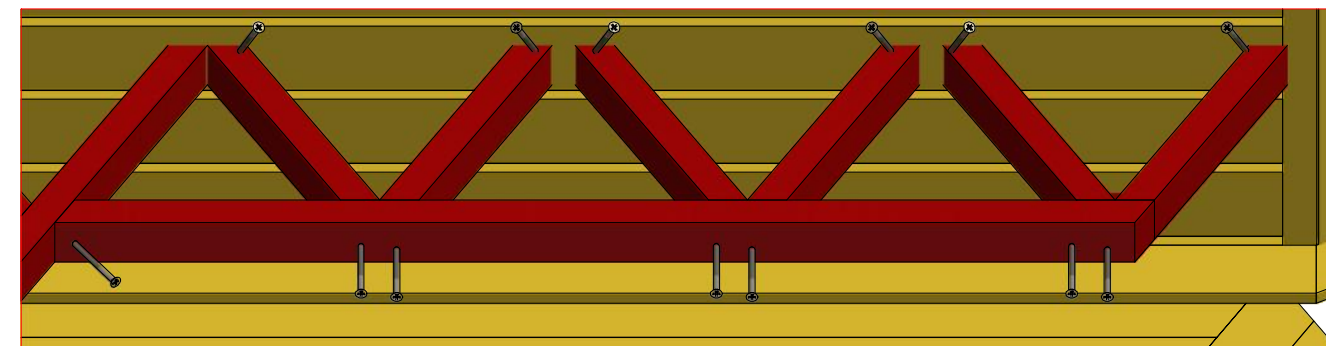

Screws

1	S3	3.5x45	40 pcs

Sauna cabin 16.5 m² with extension

Screws

1	S2	4x70	144 pcs
2	S3	3.5x45	40 pcs

2

1

333