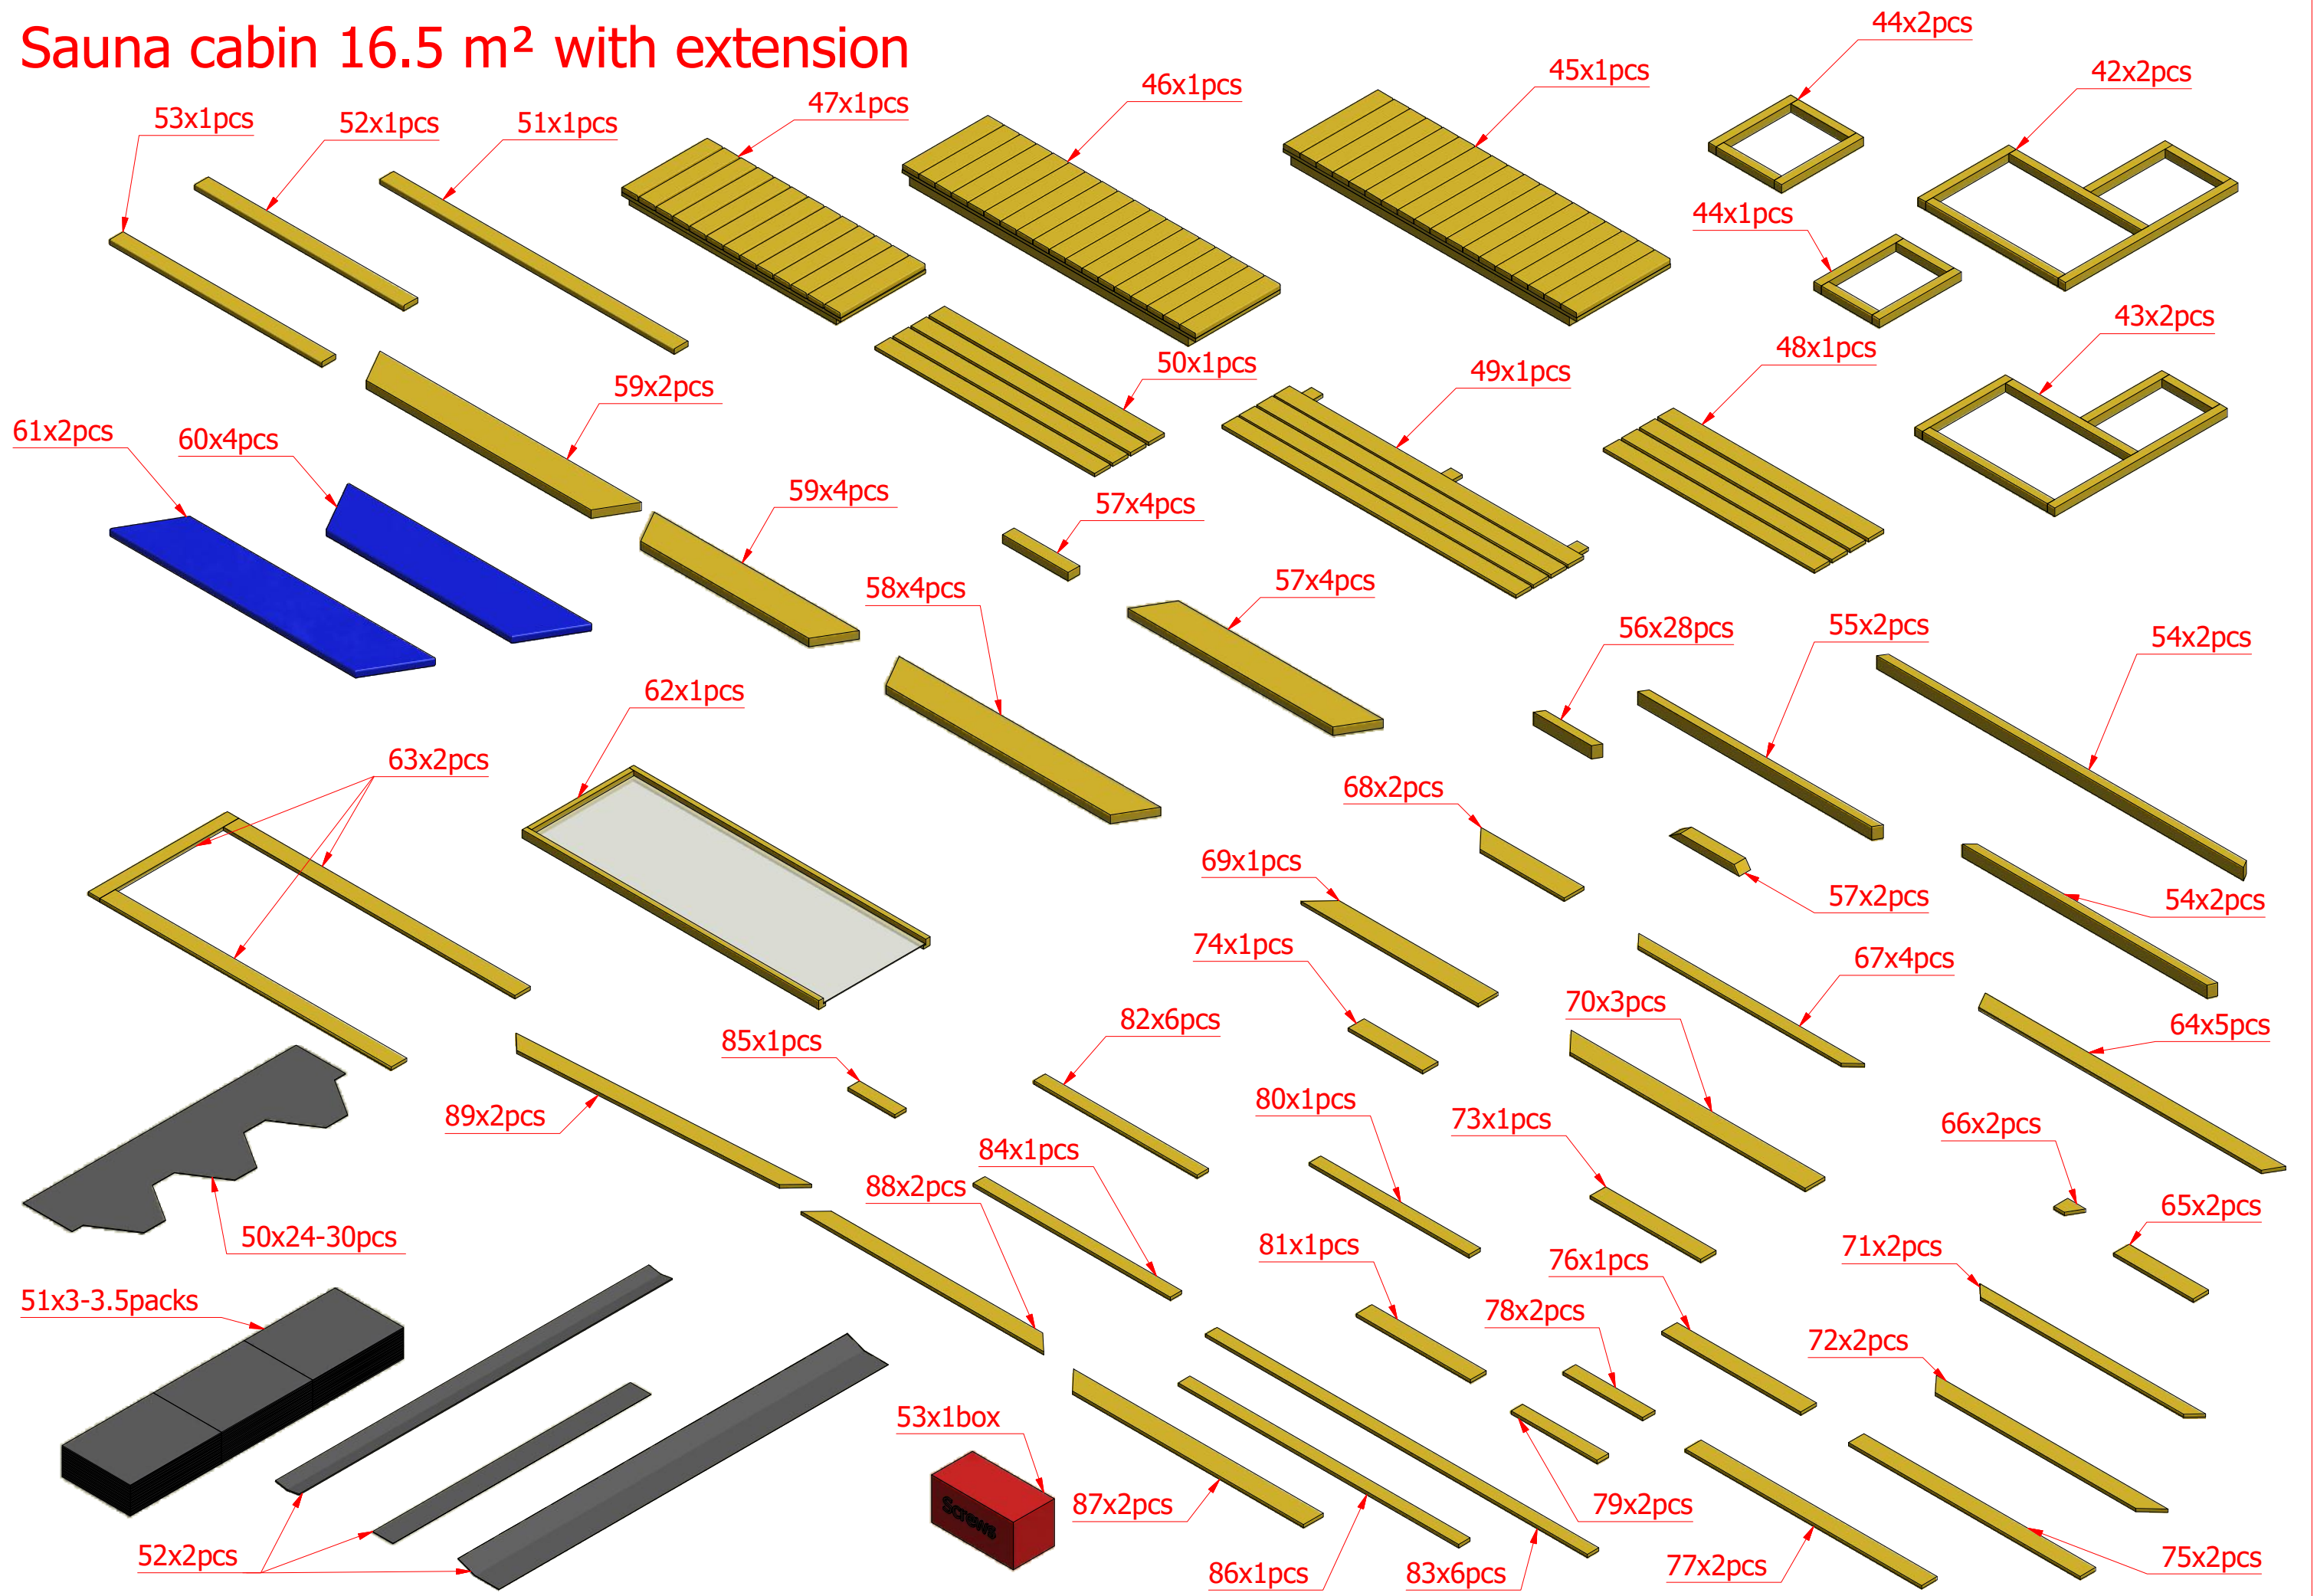

Sauna cabin 16.5 m² with extension

Sauna cabin 16.5 m² with extension

Sauna cabin 16.5 m² with extension

Sauna cabin 16.5 m² with extension

Screws

1	S1	5x100	20 pcs

Sauna cabin 16.5 m² with extension

Screws

1	S2	4x70	60

1

2

Sauna cabin 16.5 m² with extension

Screws

1	S2	4x70	36 pcs
2	S3	3.5x45	54 pcs

Sauna cabin 16.5 m² with extension

Screws