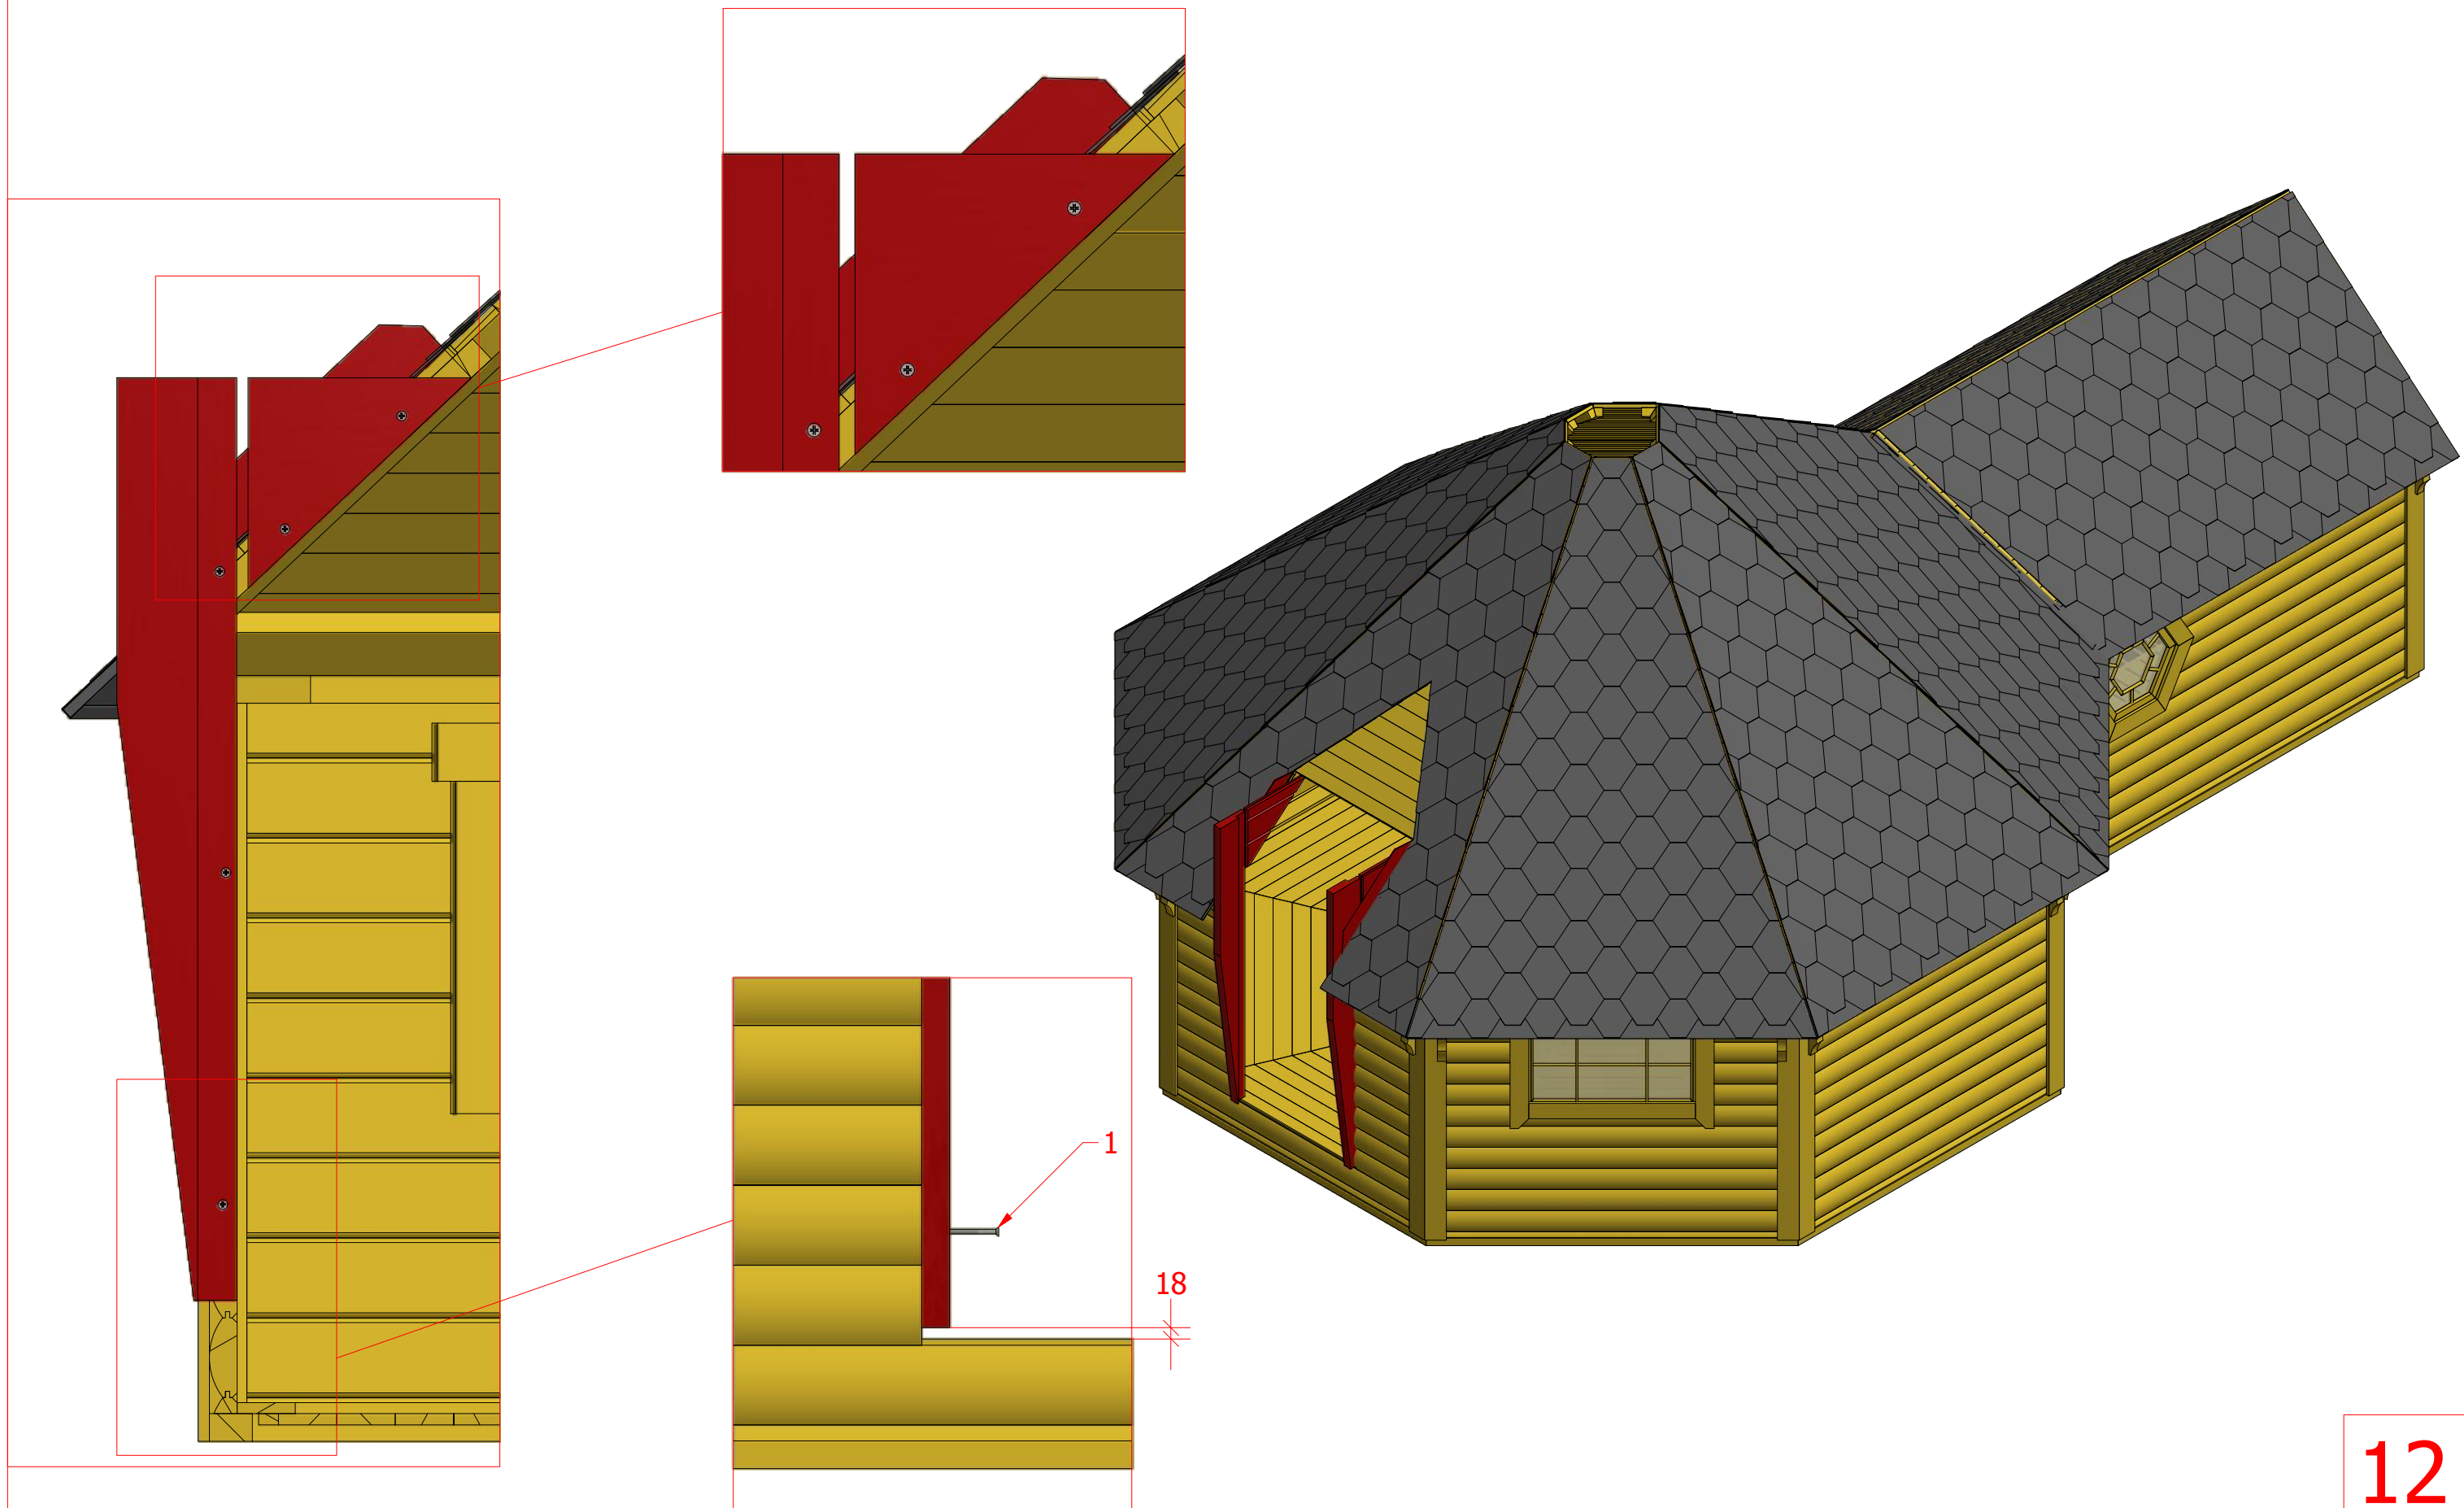

Screws

1	S3	3.5x45	40 pcs

Sauna cabin 16.5 m² with extension

Screws

1	S2	4x70	144 pcs
2	S3	3.5x45	40 pcs

2

1

333

Sauna cabin 16.5 m² with extension

Screws

1	S2	4x70	10 pcs

Sauna cabin 16.5 m² with extension

Screws

1	S3	3.5x45	32 pcs

Sauna cabin 16.5 m² with extension

Screws