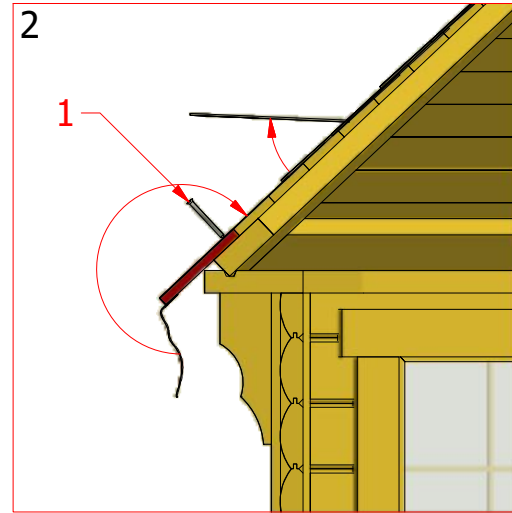

~60

Sauna cabin 16.5 m² with extension

Screws

1	S2	4x70	58 pcs

Sauna cabin 16.5 m² with extension

Screws

1	S3	3.5x45	42 pcs
2	V1	2.5x25	

Sauna cabin 16.5 m² with extension