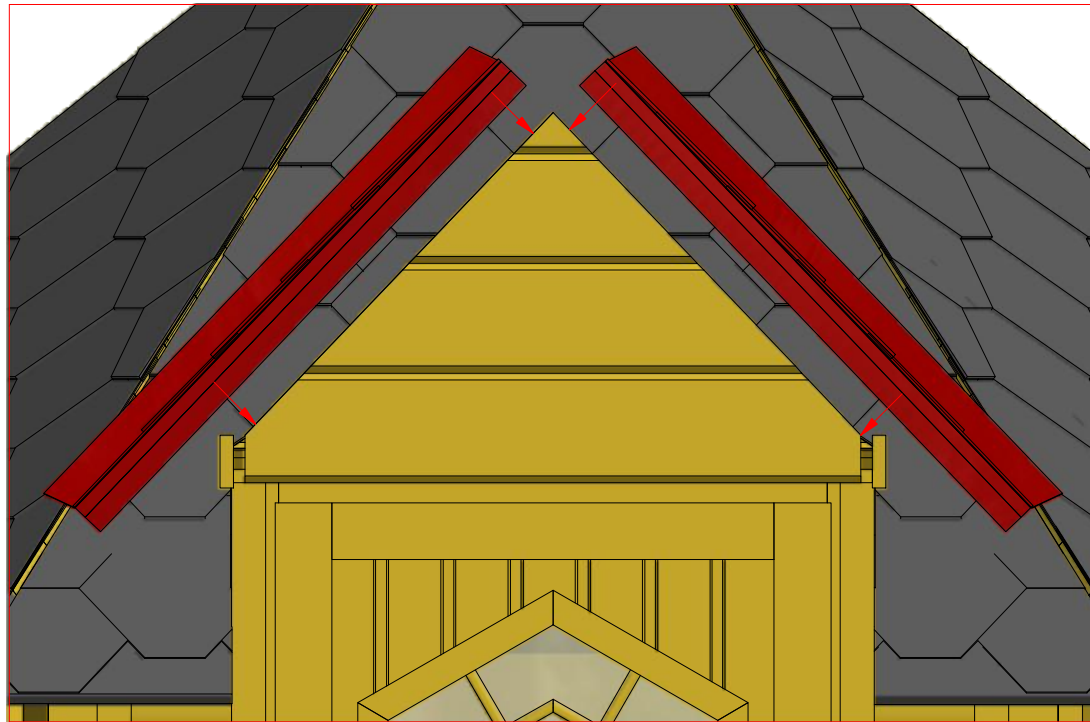

Sauna cabin 16.5 m² with extension

Screws

1	S2	4x70	8 pcs
2	S3	3.5x45	4 pcs