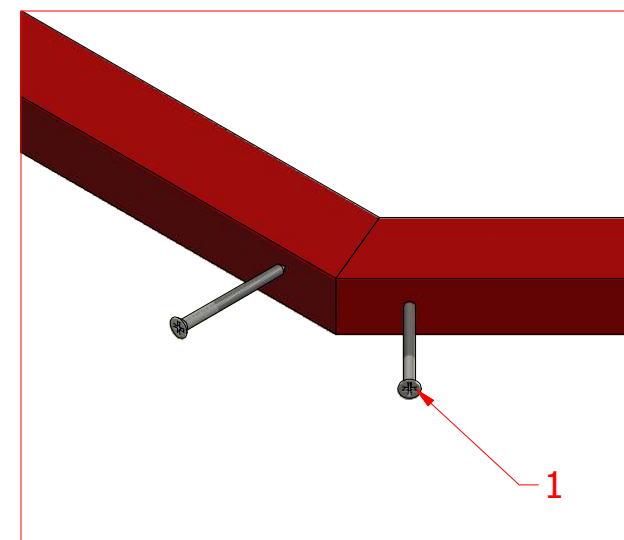

Sauna cabin 16.5 m² with extension

Sauna cabin 16.5 m² with extension

Sauna cabin 16.5 m² with extension

Sauna cabin 16.5 m² with extension

Screws

1	S1	5x100	20 pcs

Sauna cabin 16.5 m² with extension

Screws

1	S2	4x70	60

1

2

Sauna cabin 16.5 m² with extension

Screws

1	S2	4x70	36 pcs
2	S3	3.5x45	54 pcs

Sauna cabin 16.5 m² with extension

Screws