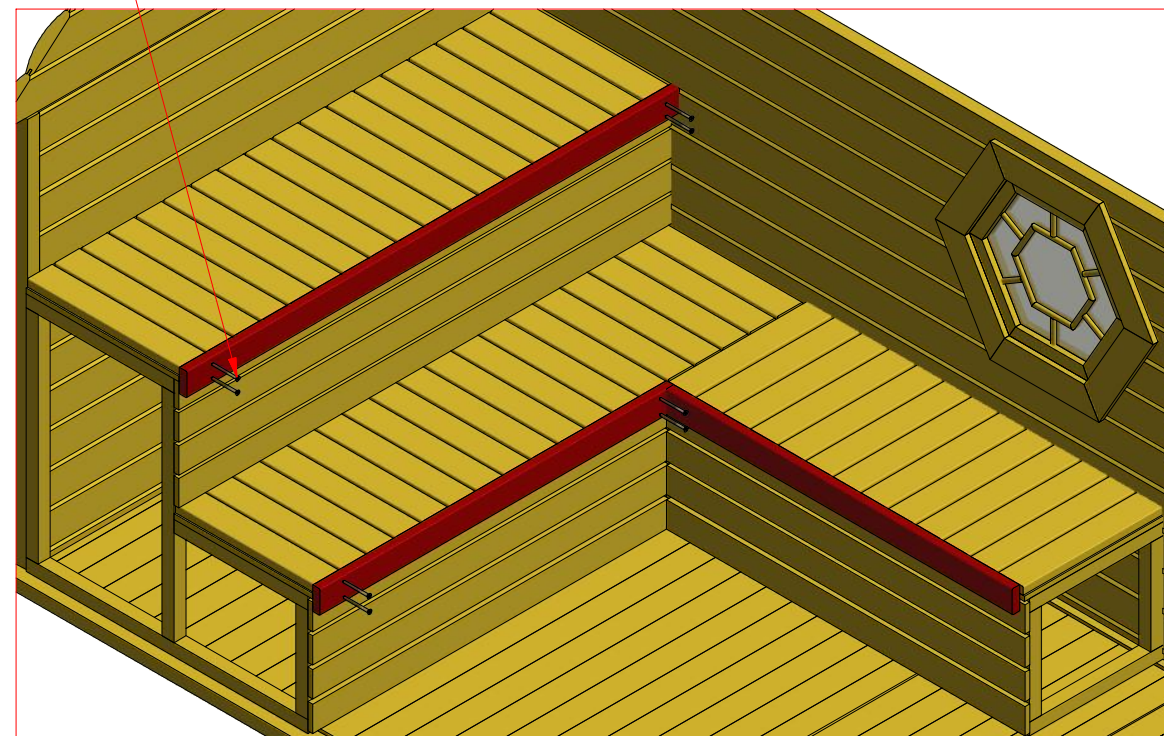

Screws

1	S2	4x70	24 pcs
---	----	------	--------

Sauna cabin 16.5 m² with extension

Screws

1	S2	4x70	15 pcs
2	S3	3.5x45	22 pcs

2

1

Sauna cabin 16.5 m² with extension