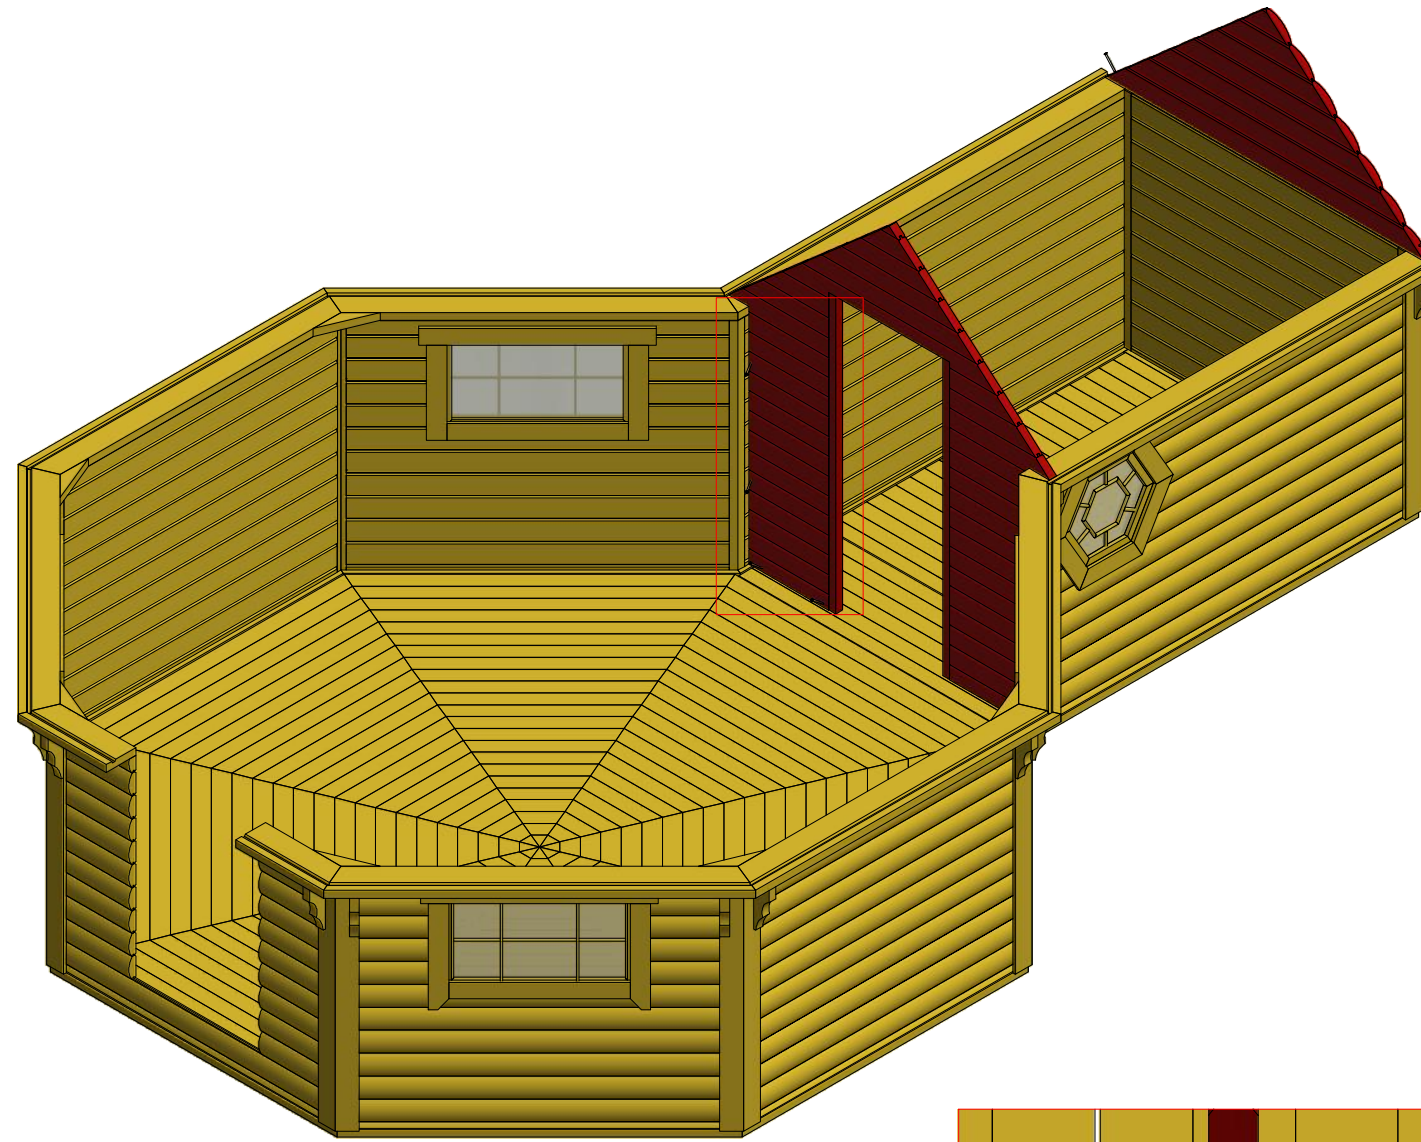

1	S2	4x70	60

1

2

Sauna cabin 16.5 m² with extension

Screws

1	S2	4x70	36 pcs
2	S3	3.5x45	54 pcs

Sauna cabin 16.5 m² with extension

Screws

1	S2	4x70	74 pcs

Sauna cabin 16.5 m² with extension

Screws

1	S1	5x100	2 pcs

Sauna cabin 16.5 m² with extension

Screws

1	S2	4x70	18pcs

1

~60

Sauna cabin 16.5 m² with extension

Screws

1	S2	4x70	58 pcs

Sauna cabin 16.5 m² with extension

Screws

1	S3	3.5x45	42 pcs
2	V1	2.5x25	

Sauna cabin 16.5 m² with extension