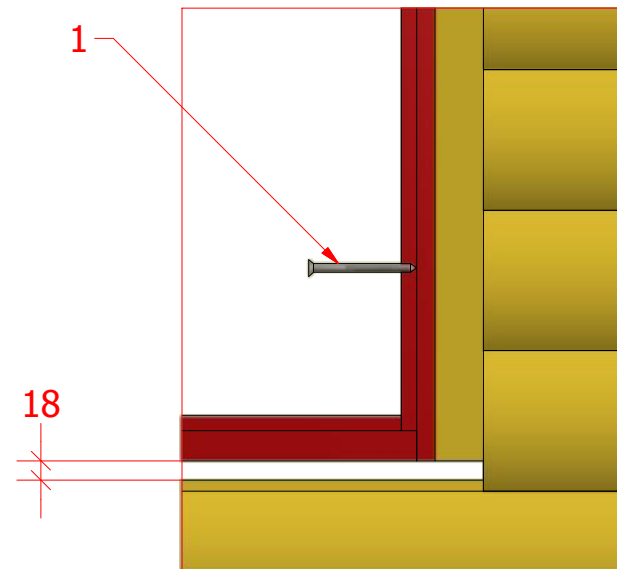

1	S2	4x70	16 pcs

Sauna cabin 16.5 m² with extension

Screws

1	S2	4x70	8 pcs
2	S3	3.5x45	4 pcs

Sauna cabin 16.5 m² with extension

Screws

1	S2	4x70	8 pcs

Sauna cabin 16.5 m² with extension