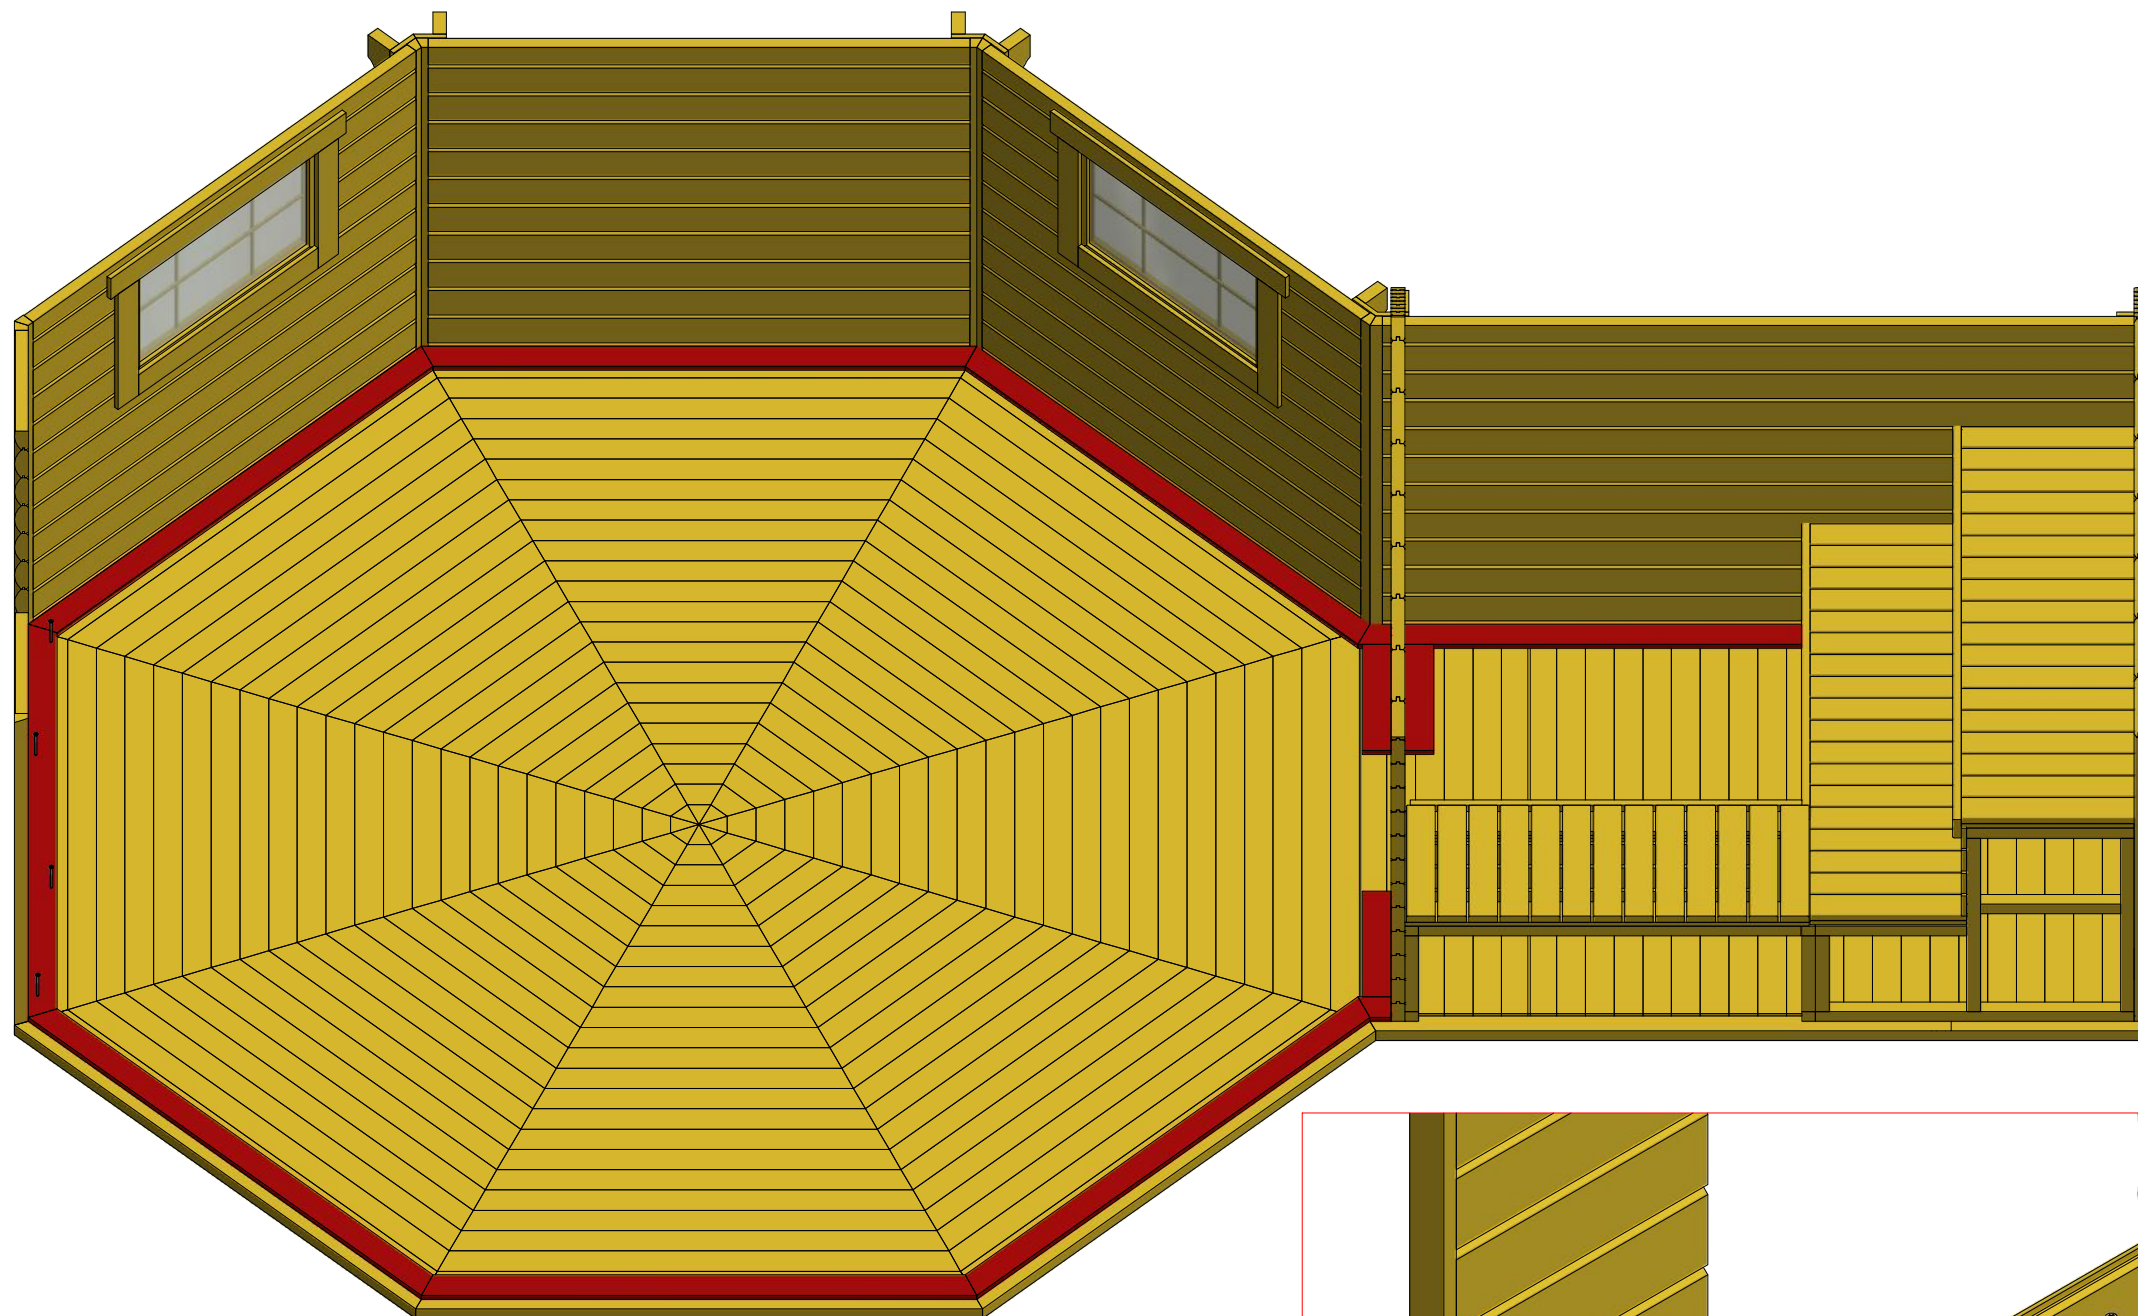

~60

Sauna cabin 16.5 m² with extension

Screws

1	S2	4x70	58 pcs

Sauna cabin 16.5 m² with extension

Screws

1	S3	3.5x45	42 pcs
2	V1	2.5x25	

Sauna cabin 16.5 m² with extension

Screws

1	S2	4x70	24 pcs
---	----	------	--------

Sauna cabin 16.5 m² with extension

Screws

1	S2	4x70	15 pcs
2	S3	3.5x45	22 pcs

2

1

Sauna cabin 16.5 m² with extension

Screws

1	S3	3.5x45	40 pcs

Sauna cabin 16.5 m² with extension

Screws

1	S2	4x70	144 pcs
2	S3	3.5x45	40 pcs

2

1

333