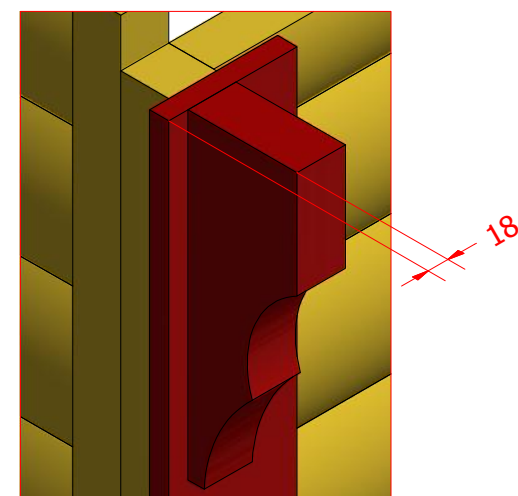

1	S2	4x70	60

1

2

Sauna cabin 16.5 m² with extension

Screws

1	S2	4x70	36 pcs
2	S3	3.5x45	54 pcs

Sauna cabin 16.5 m² with extension

Screws