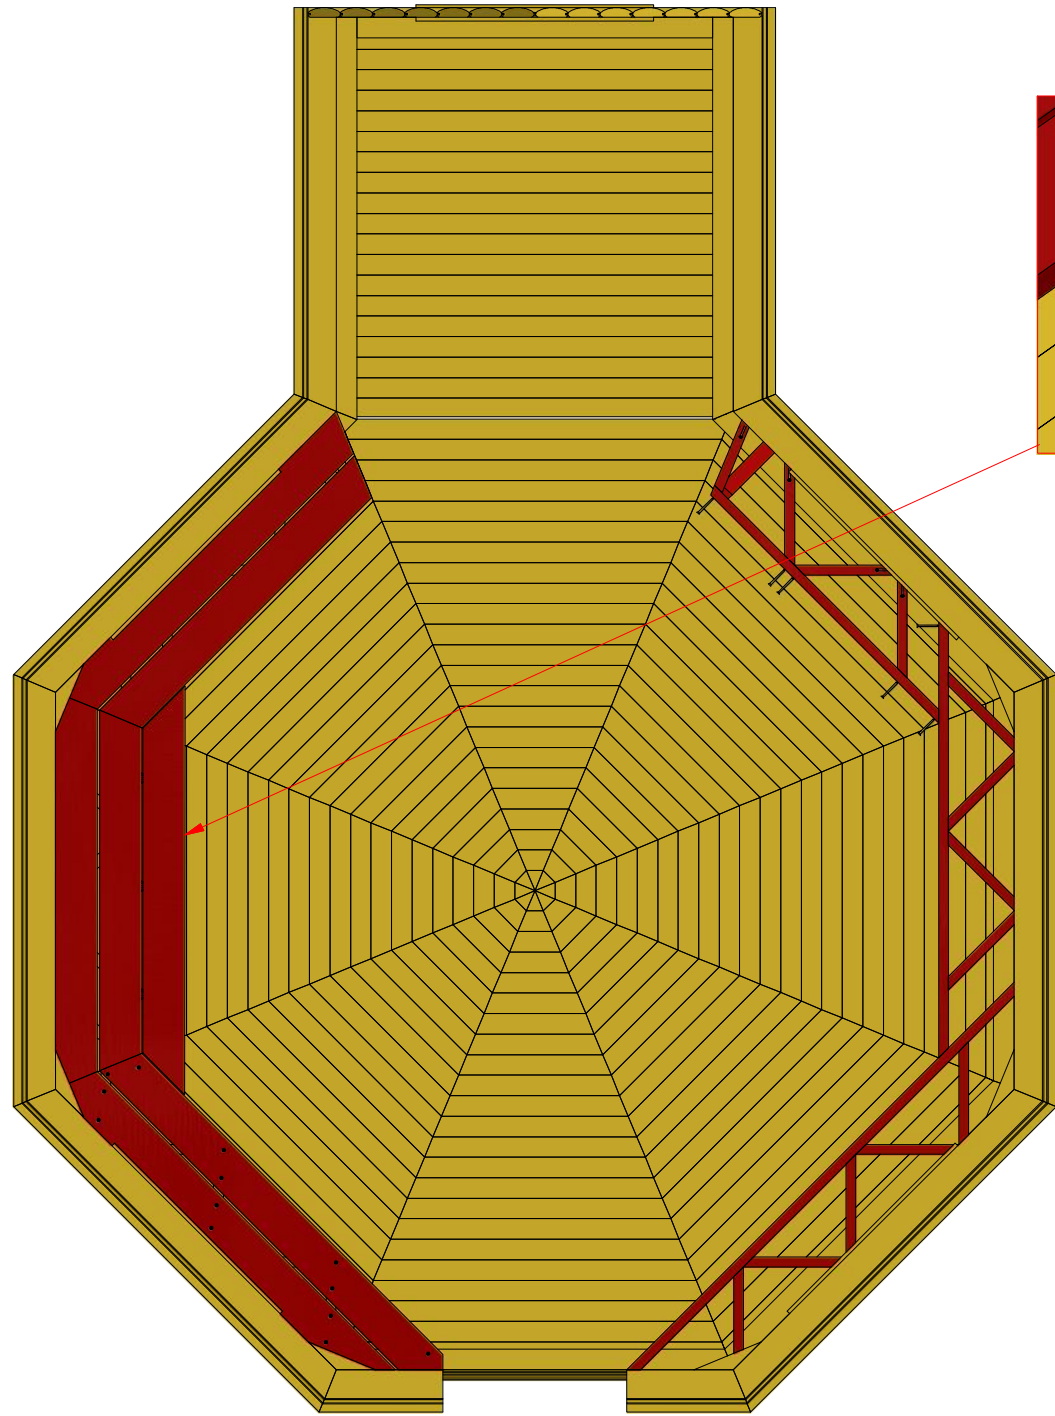

Screws

1	S3	3.5x45	40 pcs

Sauna cabin 16.5 m² with extension

Screws

1	S2	4x70	144 pcs
2	S3	3.5x45	40 pcs

2

1

333

Sauna cabin 16.5 m² with extension

Screws

1	S2	4x70	10 pcs

Sauna cabin 16.5 m² with extension

Screws

1	S3	3.5x45	32 pcs

Sauna cabin 16.5 m² with extension

Screws