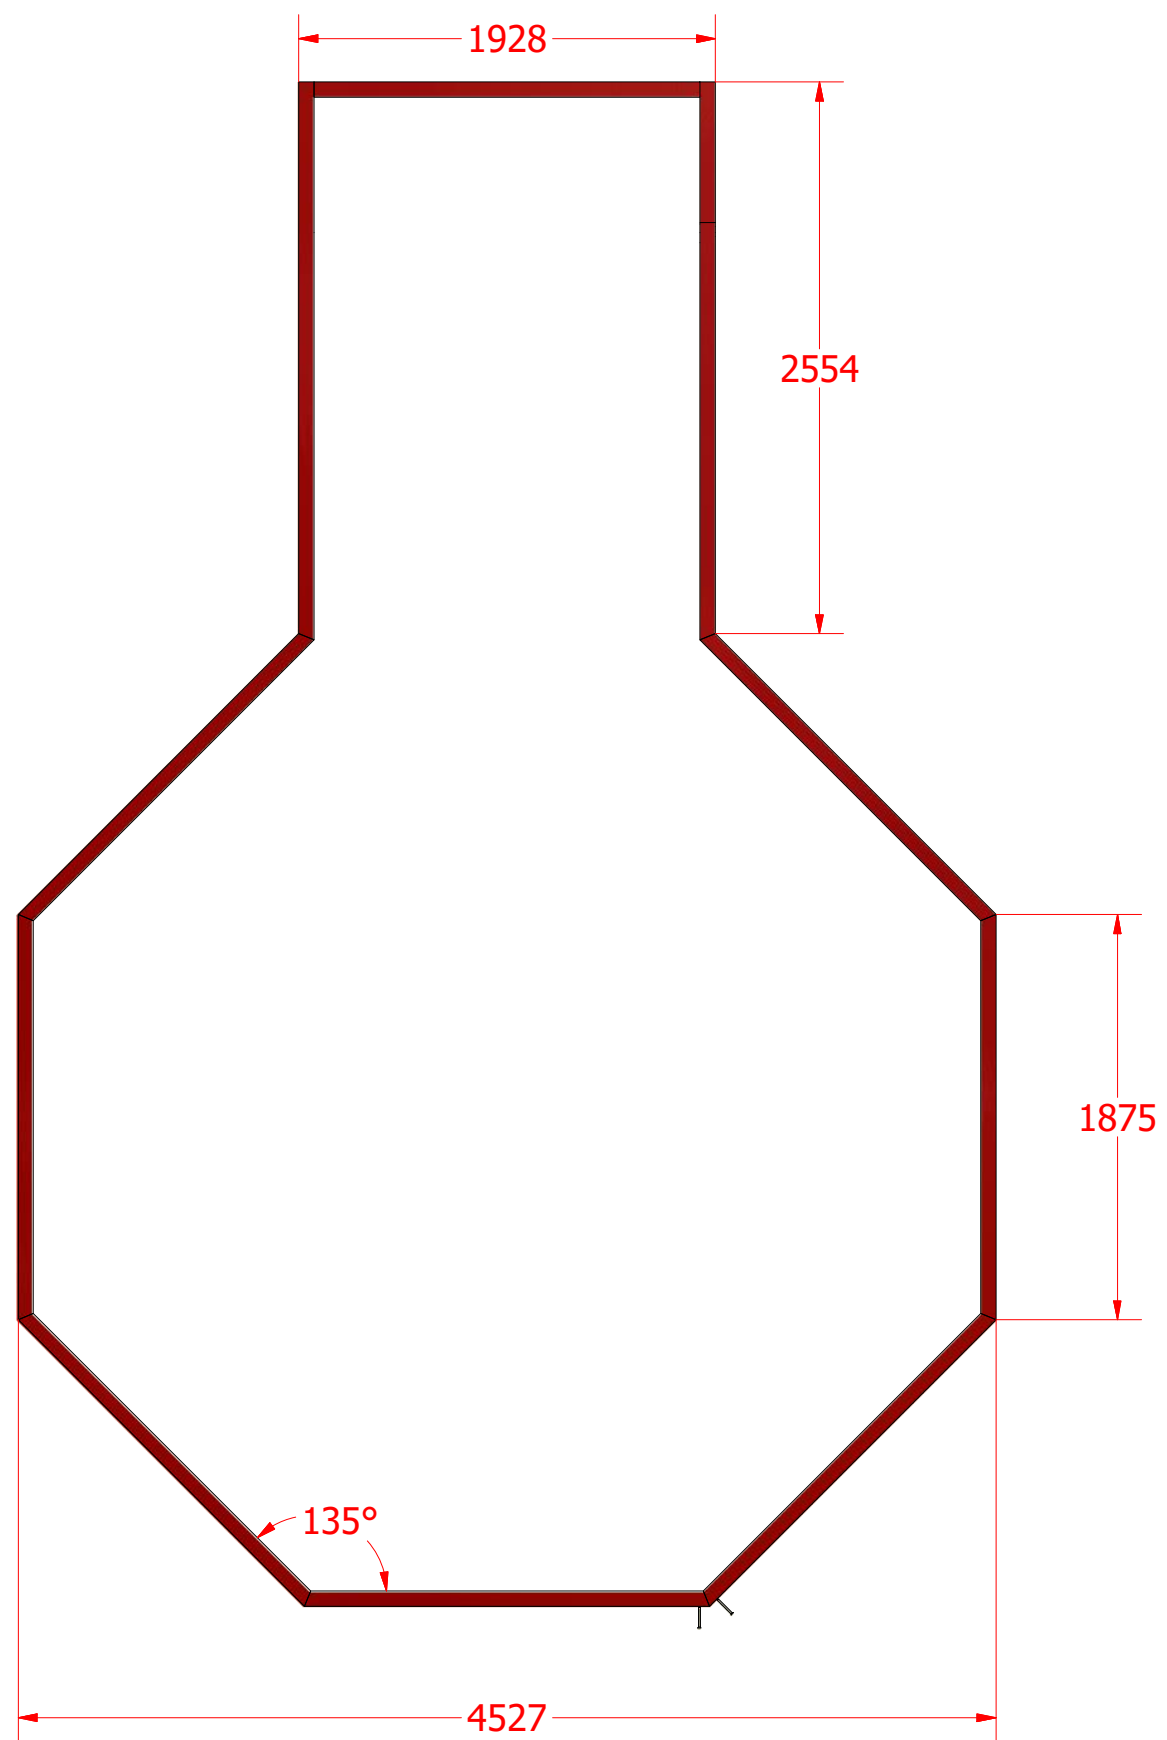

Sauna cabin 16.5 m² with extension

Sauna cabin 16.5 m² with extension

Sauna cabin 16.5 m² with extension

Sauna cabin 16.5 m² with extension

Screws

1	S1	5x100	20 pcs

Sauna cabin 16.5 m² with extension

Screws

1	S2	4x70	60

1

2

Sauna cabin 16.5 m² with extension

Screws

1	S2	4x70	36 pcs
2	S3	3.5x45	54 pcs

Sauna cabin 16.5 m² with extension

Screws

1	S2	4x70	74 pcs

Sauna cabin 16.5 m² with extension

Screws

1	S1	5x100	2 pcs

Sauna cabin 16.5 m² with extension

Screws

1	S2	4x70	18pcs

1

~60

Sauna cabin 16.5 m² with extension

Screws

1	S2	4x70	58 pcs

Sauna cabin 16.5 m² with extension

Screws

1	S3	3.5x45	42 pcs
2	V1	2.5x25	

Sauna cabin 16.5 m² with extension