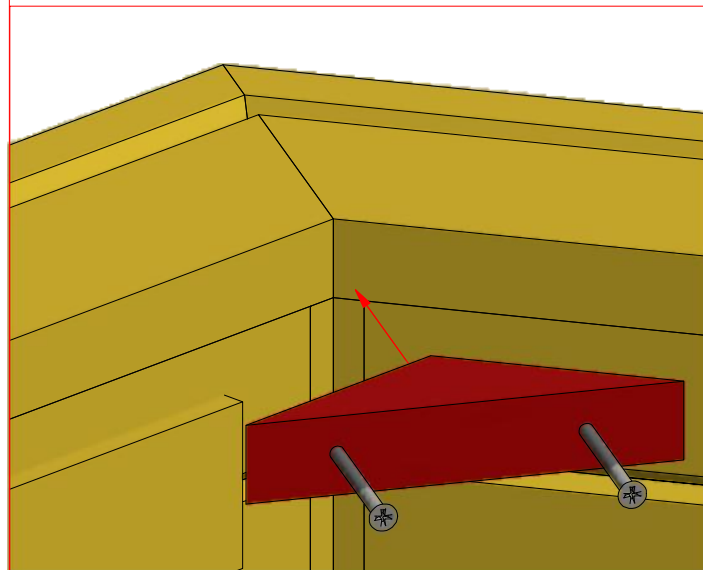

Sauna cabin 16.5 m² with extension

Sauna cabin 16.5 m² with extension

Sauna cabin 16.5 m² with extension

Sauna cabin 16.5 m² with extension

Screws

1	S1	5x100	20 pcs

Sauna cabin 16.5 m² with extension

Screws

1	S2	4x70	60

1

2

Sauna cabin 16.5 m² with extension

Screws

1	S2	4x70	36 pcs
2	S3	3.5x45	54 pcs

Sauna cabin 16.5 m² with extension

Screws

1	S2	4x70	74 pcs

Sauna cabin 16.5 m² with extension

Screws

1	S1	5x100	2 pcs

Sauna cabin 16.5 m² with extension

Screws

1	S2	4x70	18pcs

1