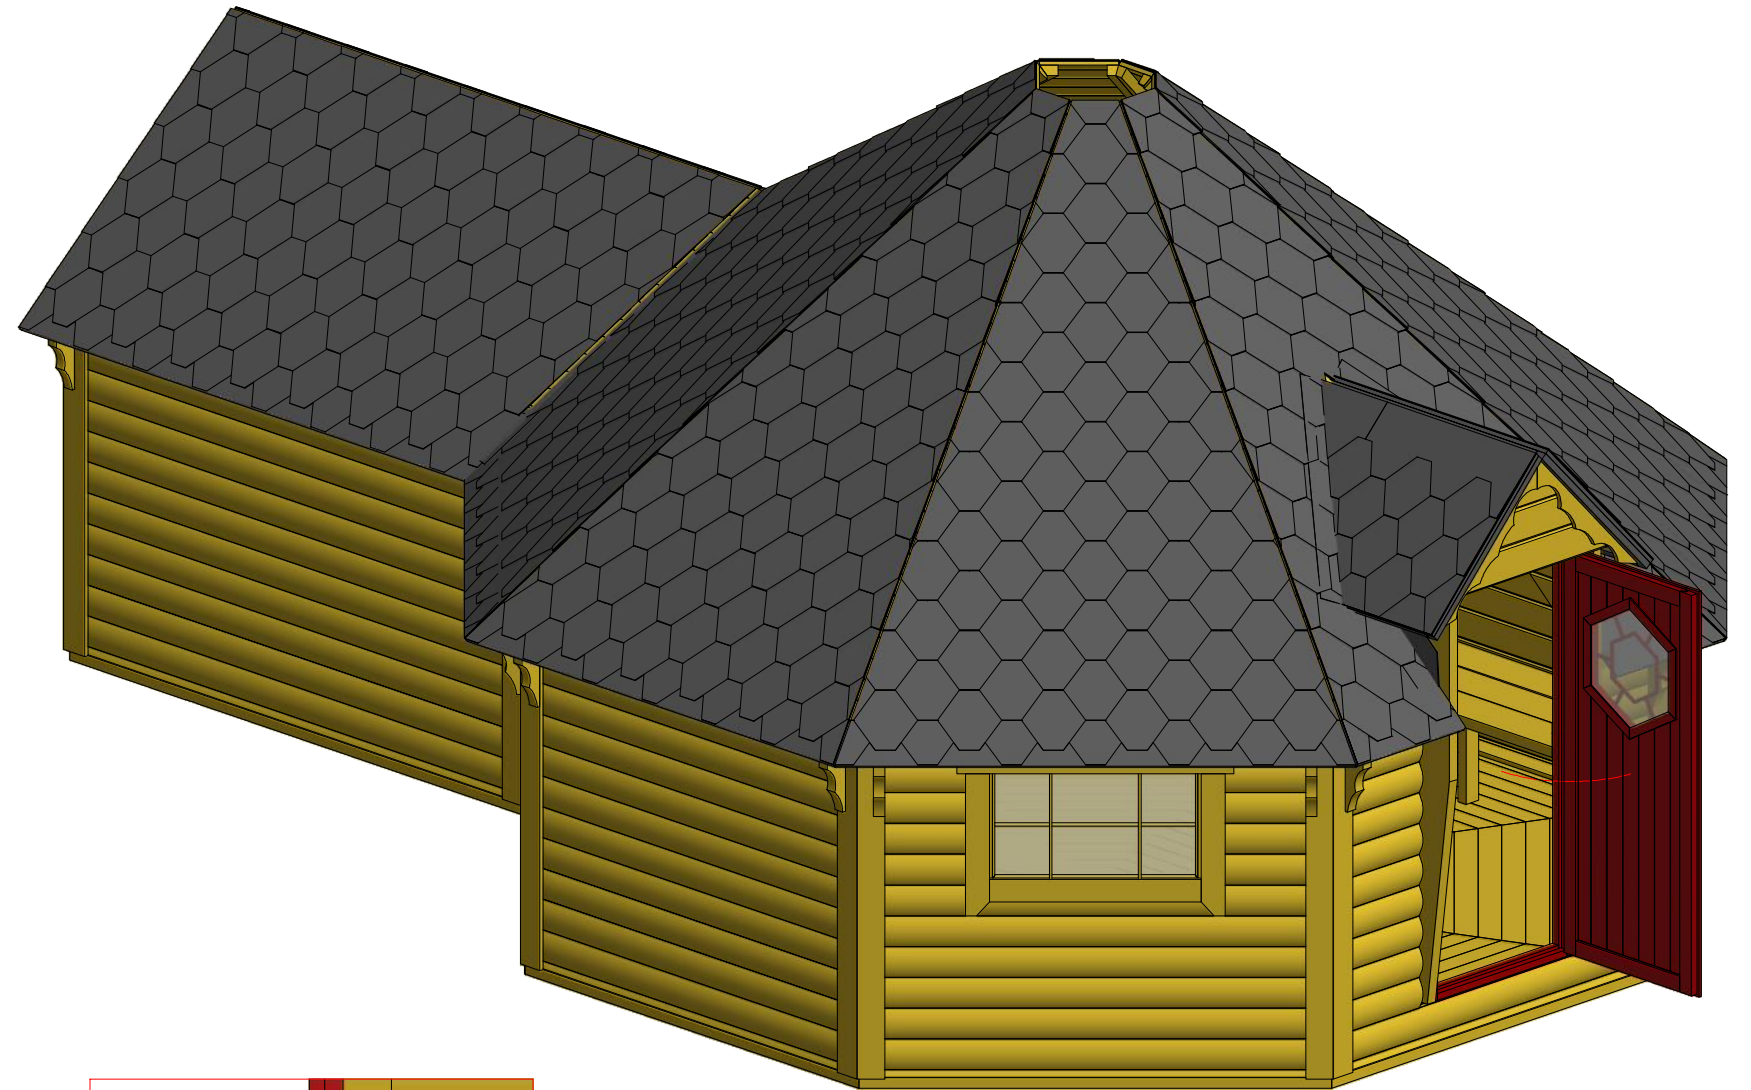

1	S2	4x70	16 pcs

Sauna cabin 16.5 m² with extension

Screws

1	S2	4x70	8 pcs
2	S3	3.5x45	4 pcs

Sauna cabin 16.5 m² with extension

Screws

1	S2	4x70	8 pcs

Sauna cabin 16.5 m² with extension