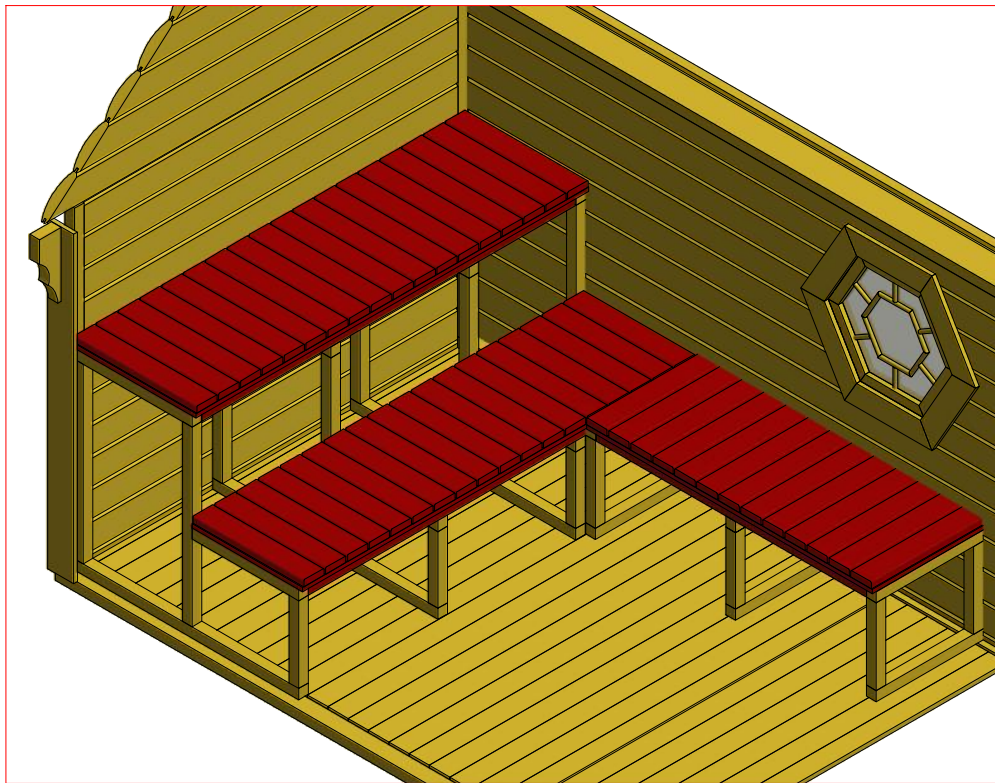

Screws

1	S2	4x70	24 pcs
---	----	------	--------

Sauna cabin 16.5 m² with extension

Screws

1	S2	4x70	15 pcs
2	S3	3.5x45	22 pcs

2

1

Sauna cabin 16.5 m² with extension