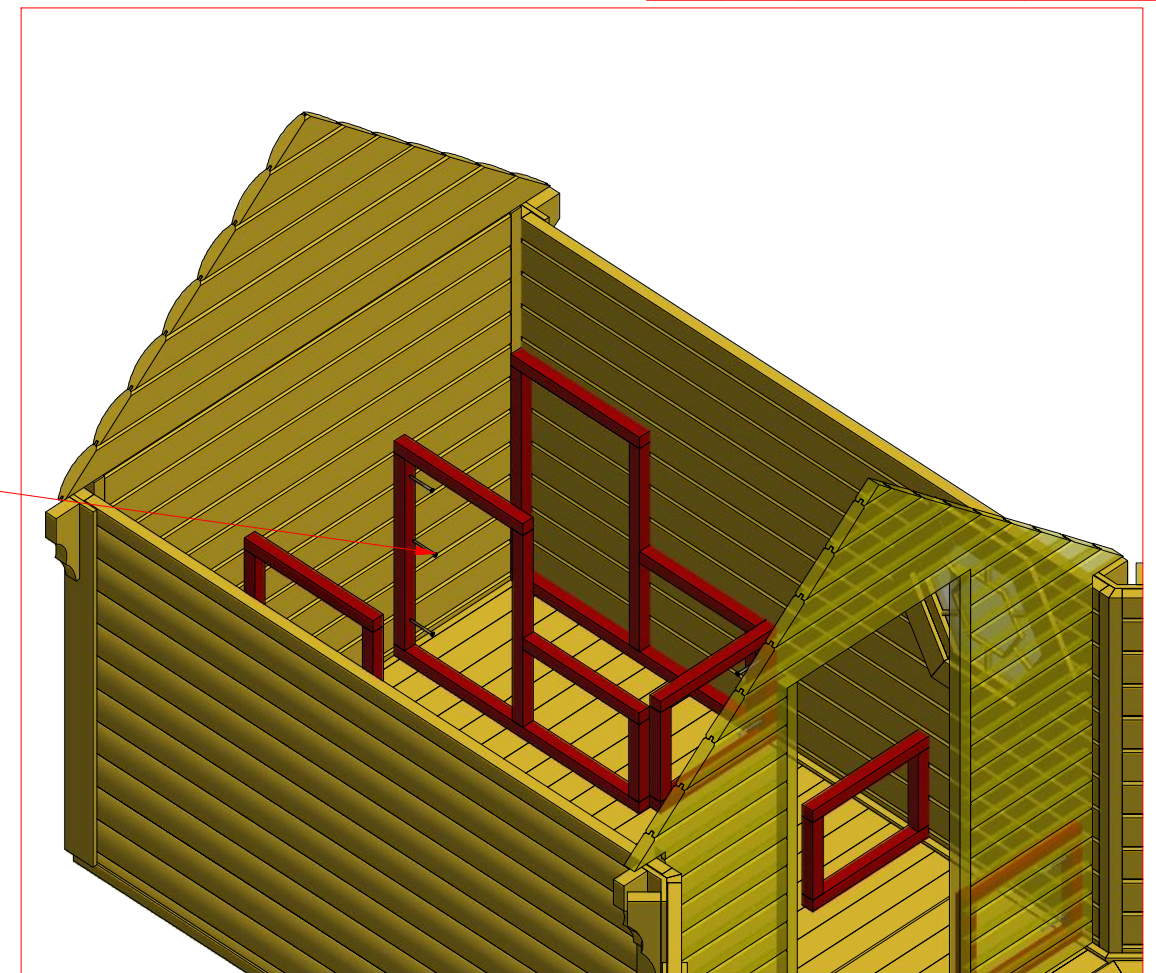

~60

Sauna cabin 16.5 m² with extension

Screws

1	S2	4x70	58 pcs

Sauna cabin 16.5 m² with extension

Screws

1	S3	3.5x45	42 pcs
2	V1	2.5x25	

Sauna cabin 16.5 m² with extension

Screws

1	S2	4x70	24 pcs
---	----	------	--------

Sauna cabin 16.5 m² with extension

Screws

1	S2	4x70	15 pcs
2	S3	3.5x45	22 pcs

2

1

Sauna cabin 16.5 m² with extension