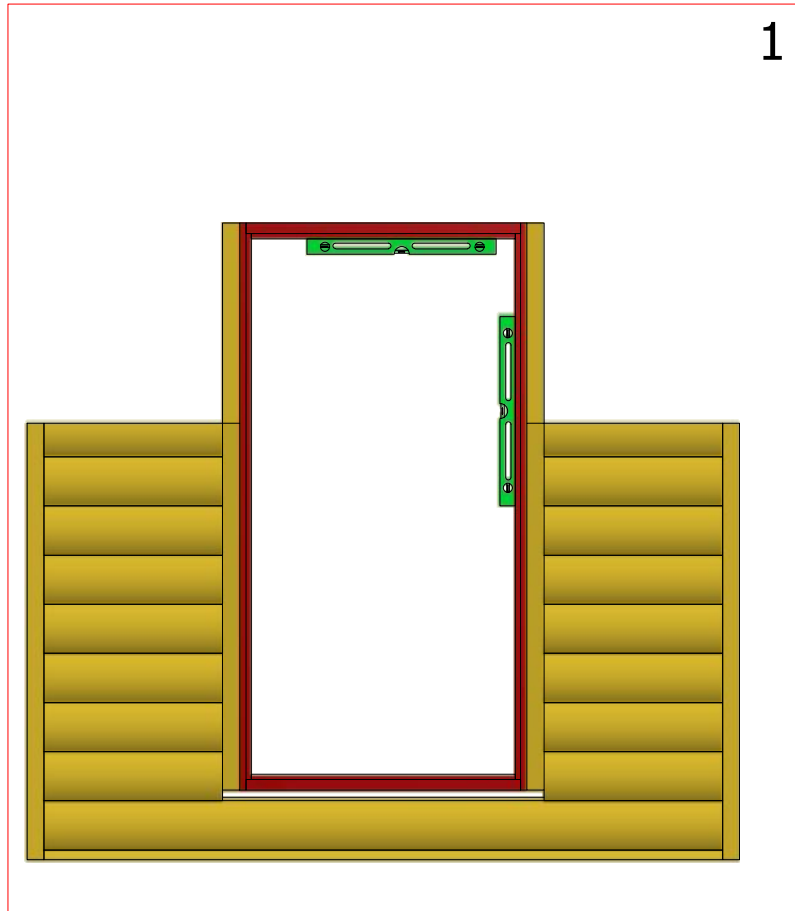

Sauna cabin 16.5 m² with extension

Screws

1	S2	4x70	10 pcs

Sauna cabin 16.5 m² with extension

Screws

1	S3	3.5x45	32 pcs

Sauna cabin 16.5 m² with extension

Screws

1	S2	4x70	16 pcs

Sauna cabin 16.5 m² with extension

Screws

1	S2	4x70	8 pcs
2	S3	3.5x45	4 pcs

Sauna cabin 16.5 m² with extension

Screws

1	S2	4x70	8 pcs

Sauna cabin 16.5 m² with extension