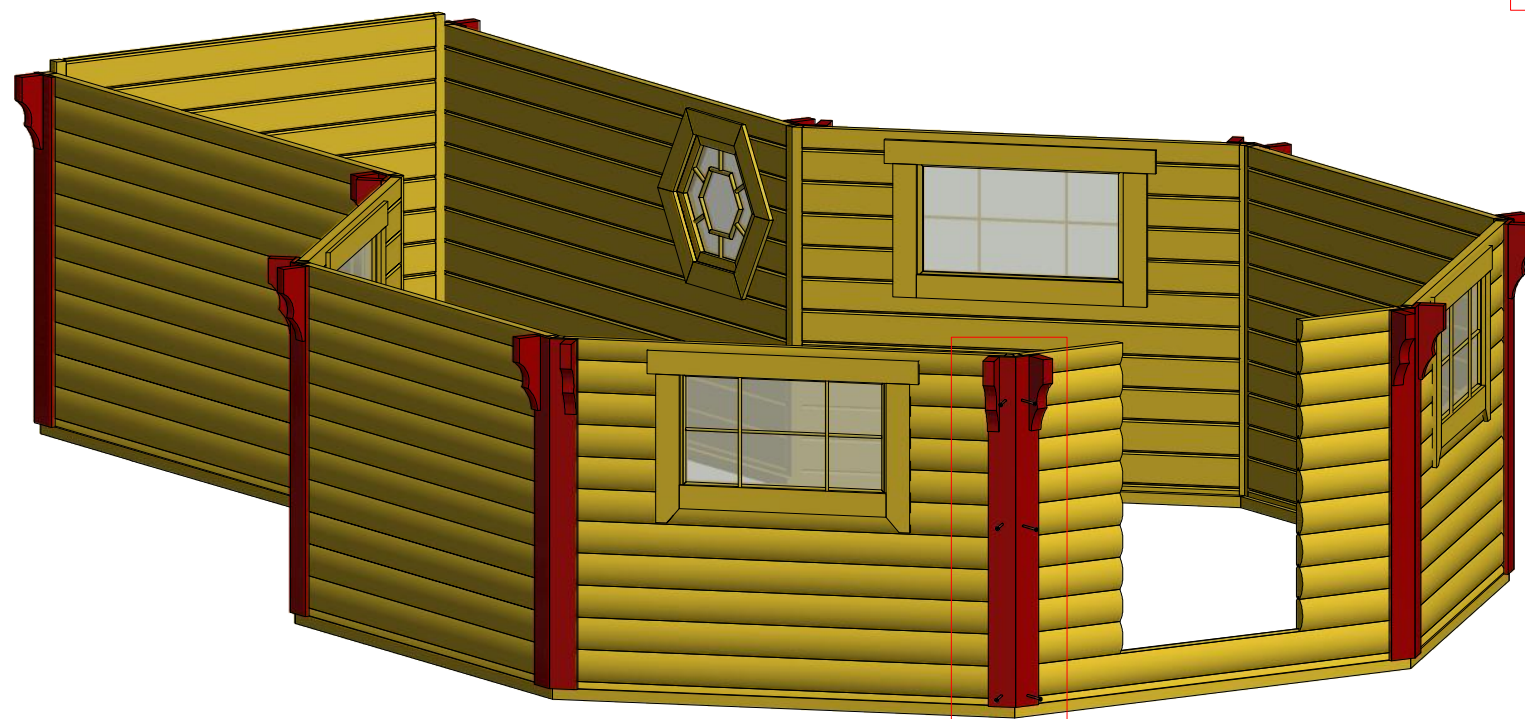

Sauna cabin 16.5 m² with extension

Sauna cabin 16.5 m² with extension

Sauna cabin 16.5 m² with extension

Sauna cabin 16.5 m² with extension

Screws

1	S1	5x100	20 pcs

Sauna cabin 16.5 m² with extension

Screws

1	S2	4x70	60

1

2

Sauna cabin 16.5 m² with extension

Screws

1	S2	4x70	36 pcs
2	S3	3.5x45	54 pcs

Sauna cabin 16.5 m² with extension

Screws

1	S2	4x70	74 pcs

Sauna cabin 16.5 m² with extension

Screws

1	S1	5x100	2 pcs

Sauna cabin 16.5 m² with extension

Screws

1	S2	4x70	18pcs

1