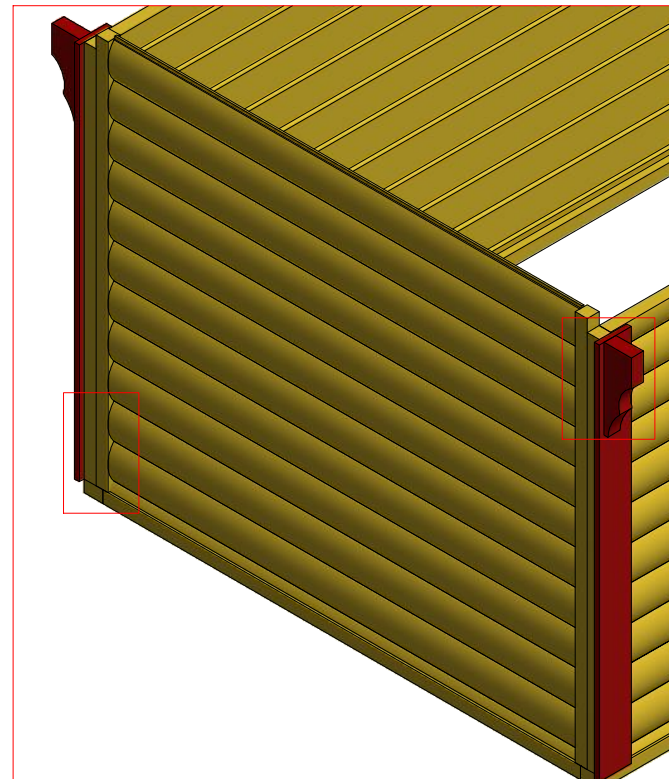

Sauna cabin 16.5 m² with extension

Sauna cabin 16.5 m² with extension

Sauna cabin 16.5 m² with extension

Sauna cabin 16.5 m² with extension

Screws

1	S1	5x100	20 pcs

Sauna cabin 16.5 m² with extension

Screws

1	S2	4x70	60

1

2

Sauna cabin 16.5 m² with extension

Screws

1	S2	4x70	36 pcs
2	S3	3.5x45	54 pcs

Sauna cabin 16.5 m² with extension

Screws

1	S2	4x70	74 pcs

Sauna cabin 16.5 m² with extension

Screws

1	S1	5x100	2 pcs

Sauna cabin 16.5 m² with extension

Screws

1	S2	4x70	18pcs

1