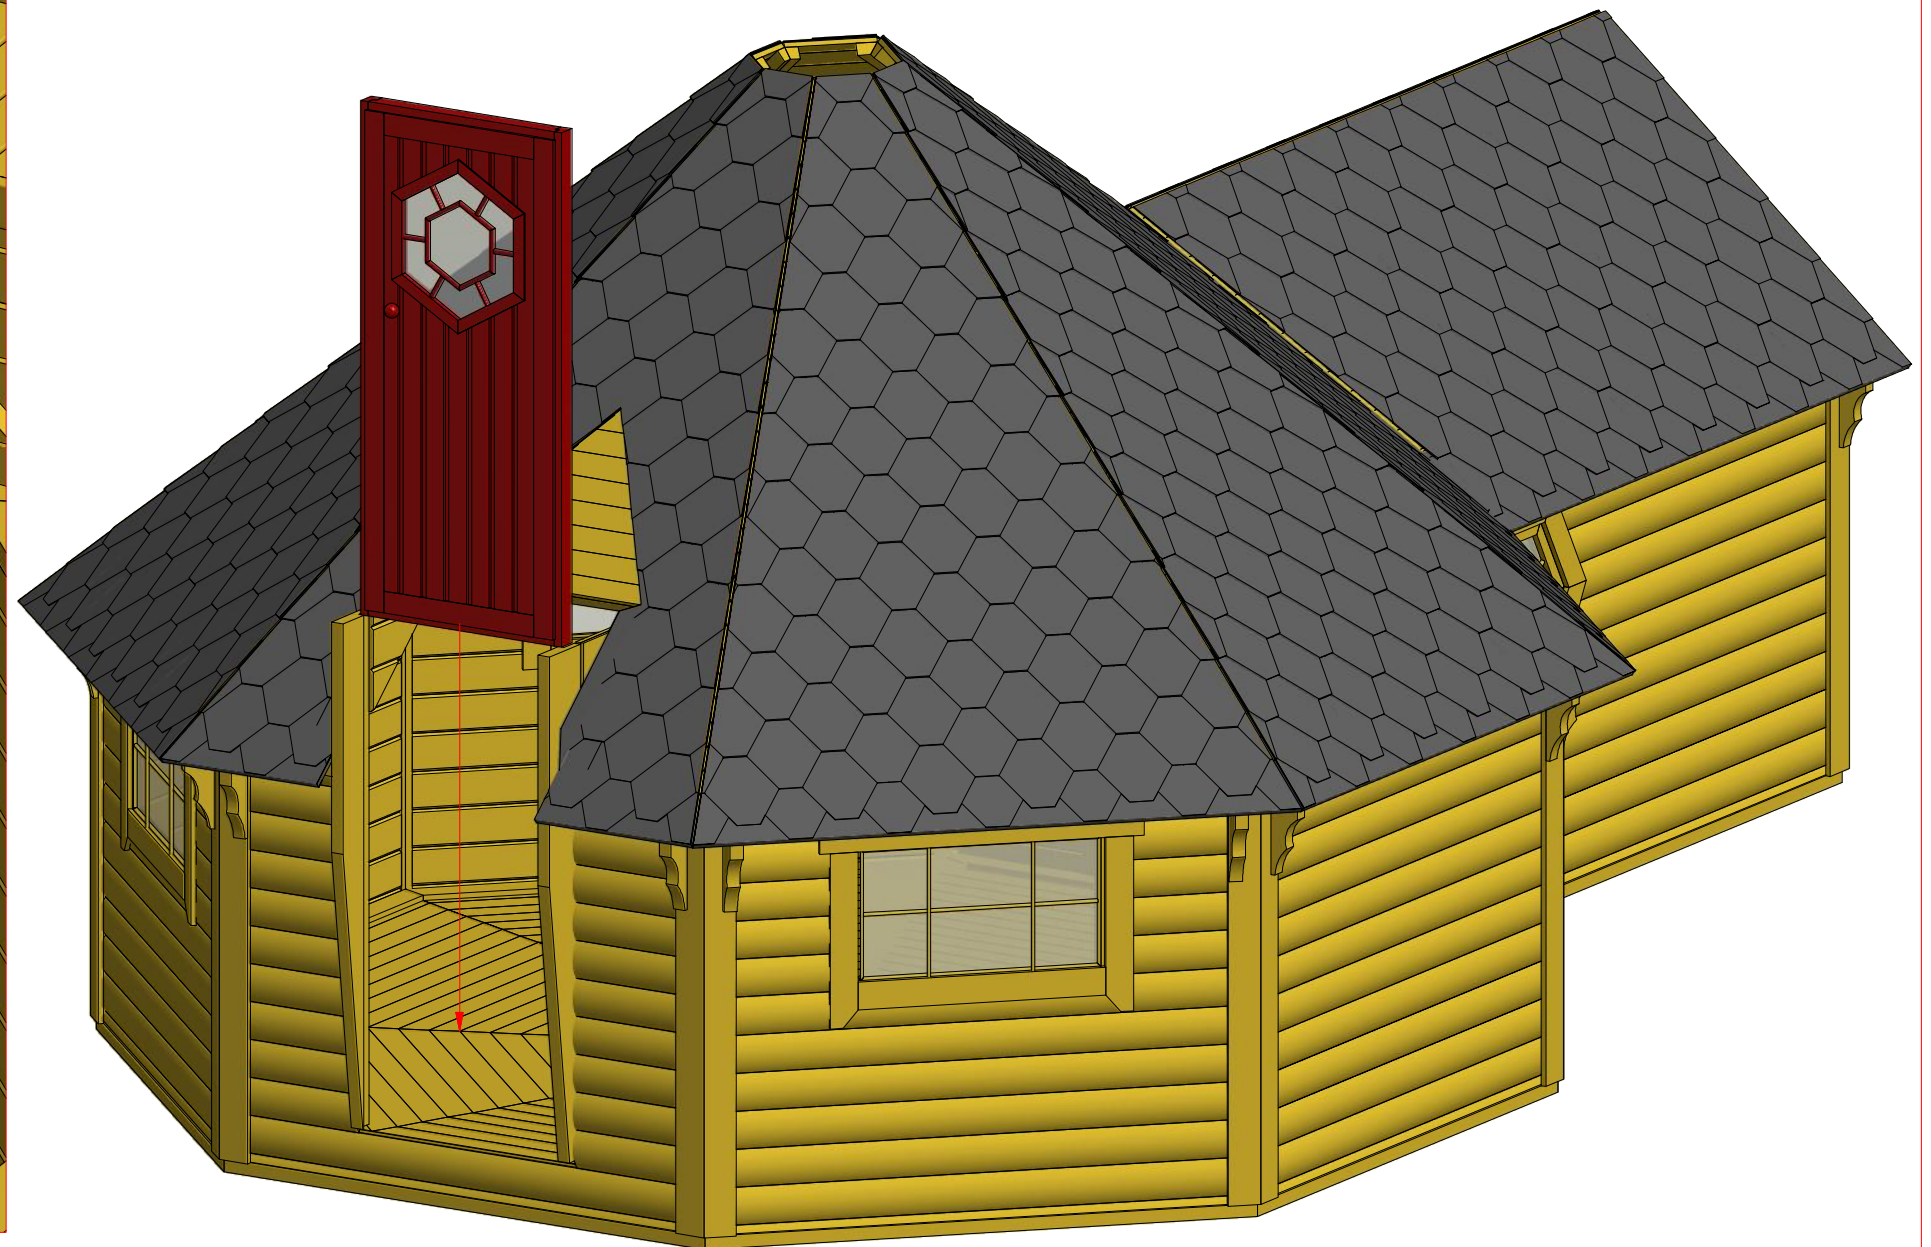

Sauna cabin 16.5 m² with extension

Screws

1	S2	4x70	10 pcs

Sauna cabin 16.5 m² with extension

Screws

1	S3	3.5x45	32 pcs

Sauna cabin 16.5 m² with extension

Screws

1	S2	4x70	16 pcs

Sauna cabin 16.5 m² with extension

Screws

1	S2	4x70	8 pcs
2	S3	3.5x45	4 pcs

Sauna cabin 16.5 m² with extension

Screws

1	S2	4x70	8 pcs

Sauna cabin 16.5 m² with extension