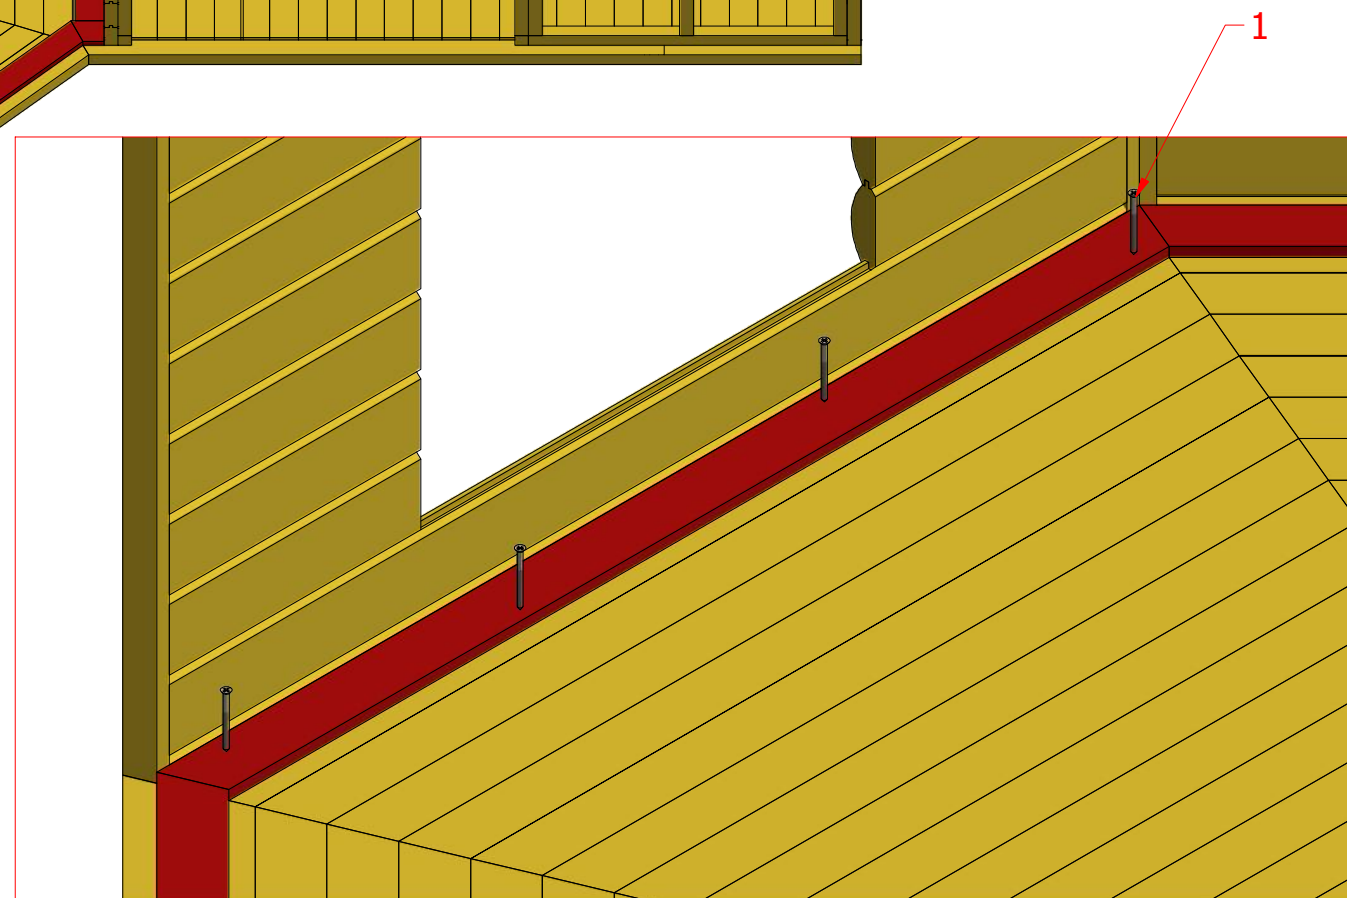

Sauna cabin 16.5 m² with extension

Screws

1	S3	3.5x45	40 pcs