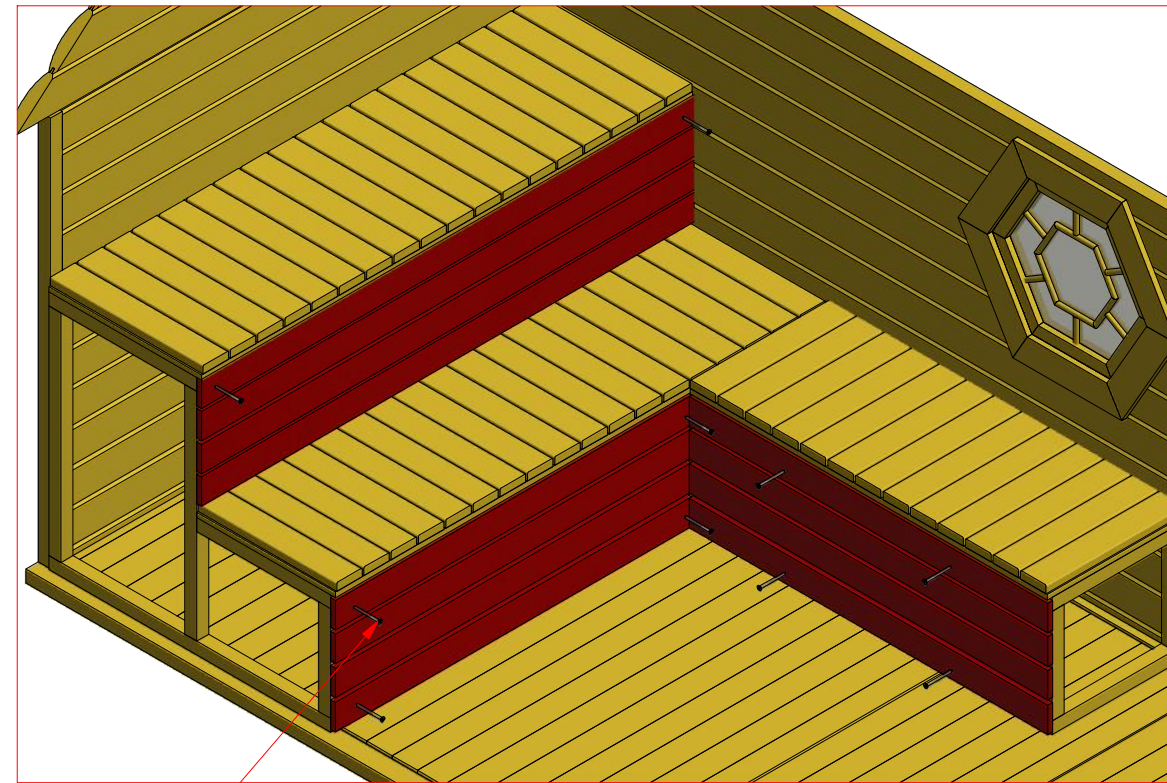

Screws

1	S2	4x70	24 pcs
---	----	------	--------

Sauna cabin 16.5 m² with extension

Screws

1	S2	4x70	15 pcs
2	S3	3.5x45	22 pcs

2

1

Sauna cabin 16.5 m² with extension