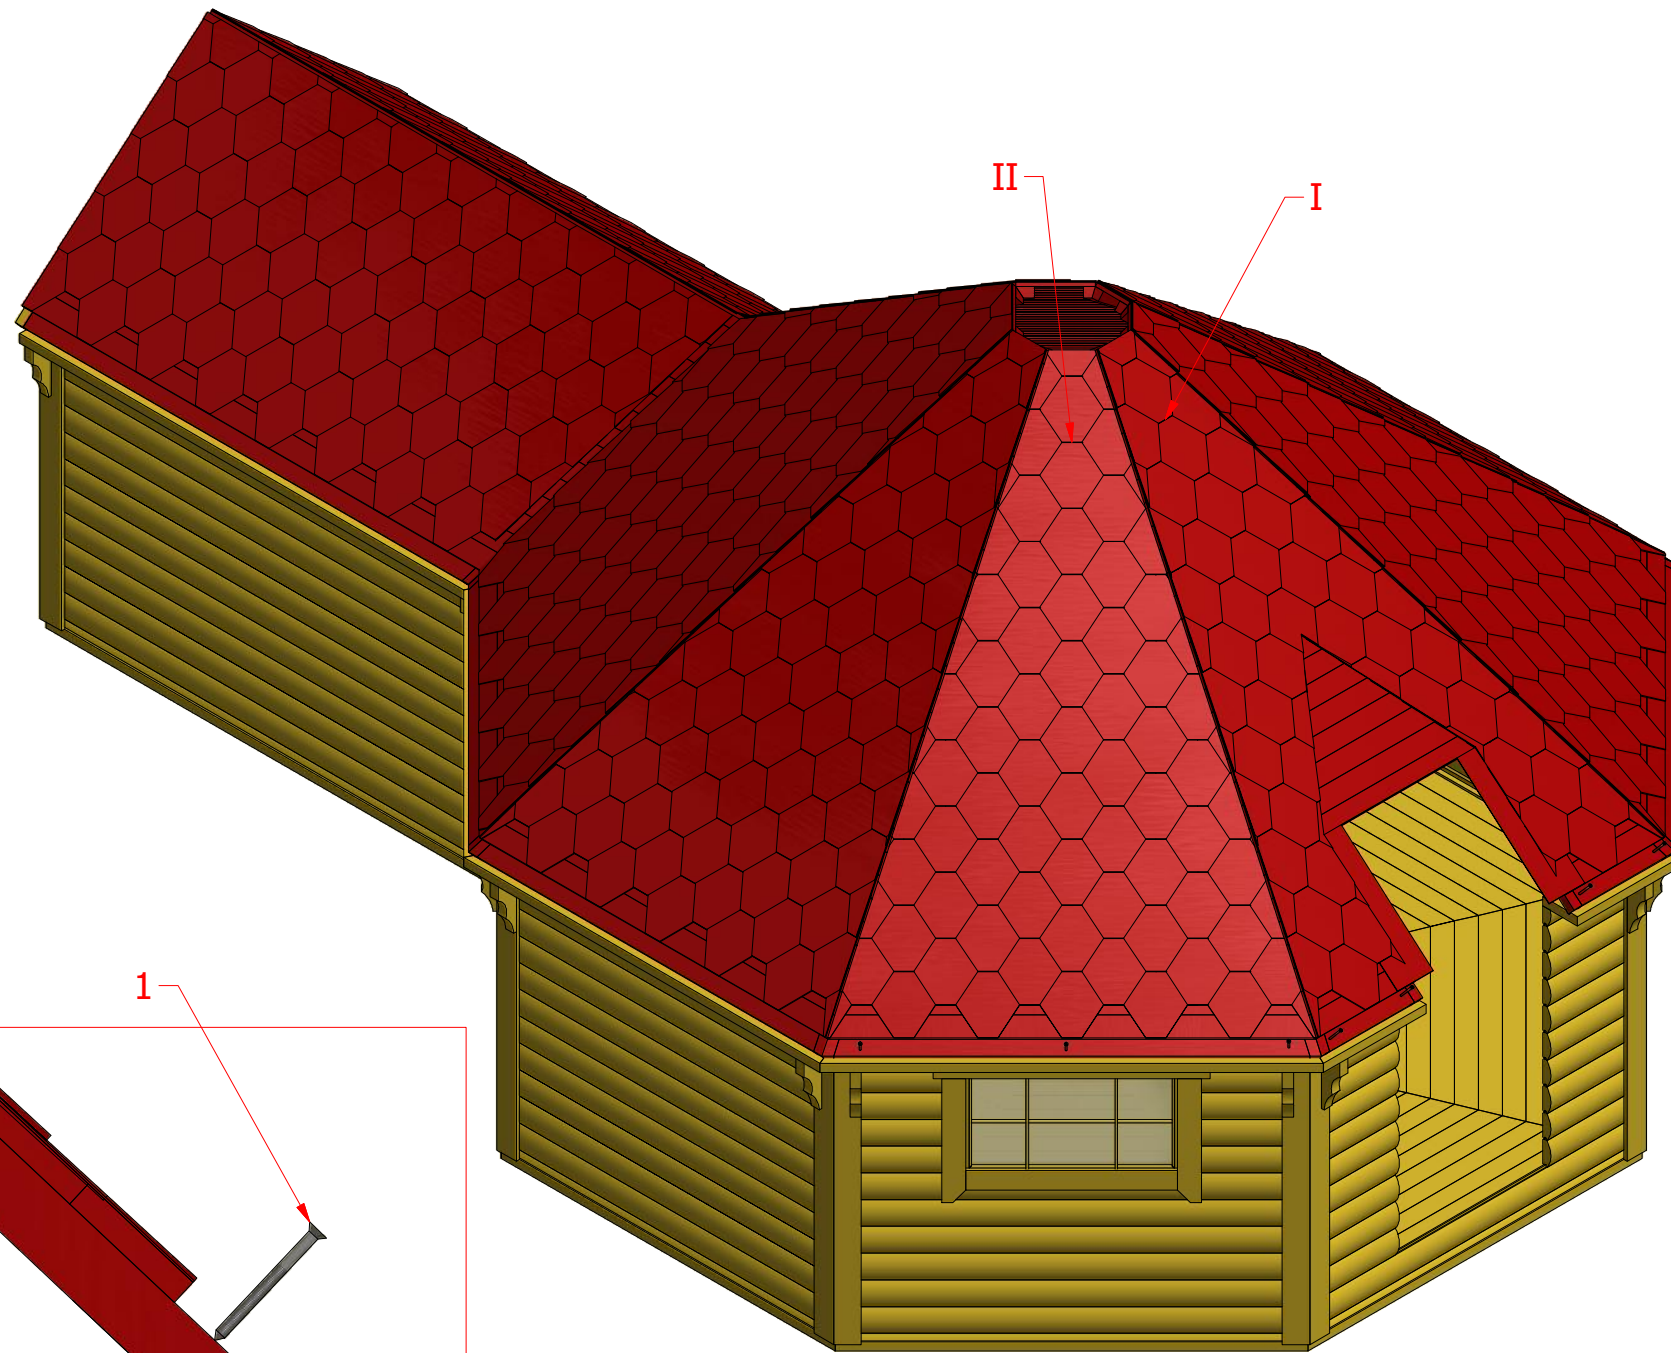

Sauna cabin 16.5 m² with extension

Screws

1	S2	4x70	58 pcs