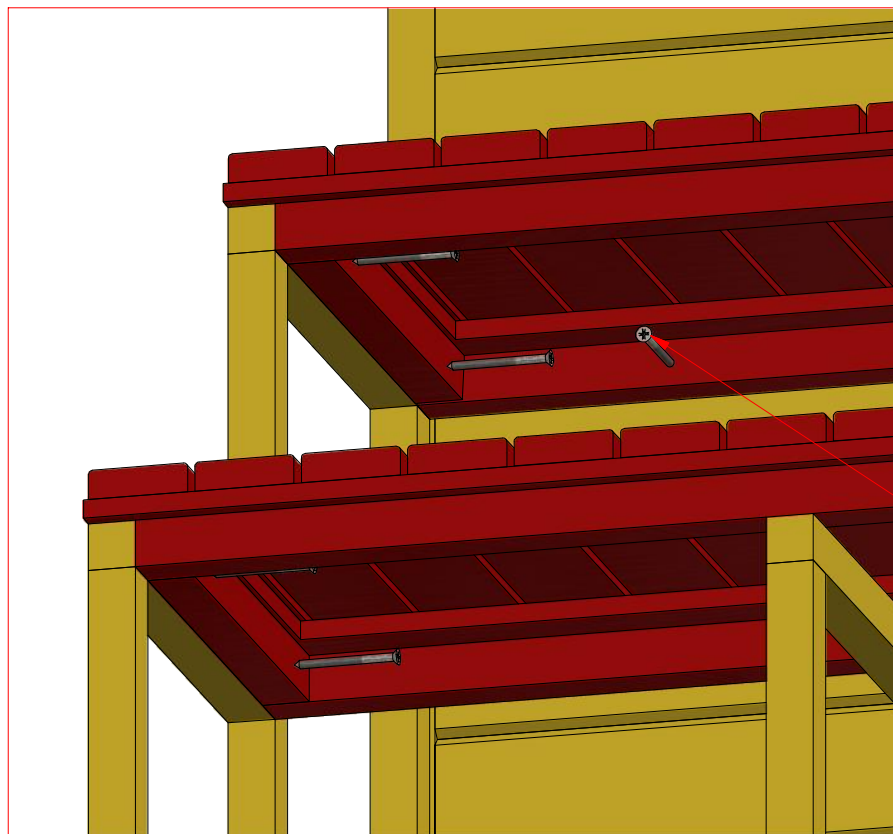

Screws

1	S2	4x70	24 pcs
---	----	------	--------

Sauna cabin 16.5 m² with extension

Screws

1	S2	4x70	15 pcs
2	S3	3.5x45	22 pcs

2

1

Sauna cabin 16.5 m² with extension

Screws

1	S3	3.5x45	40 pcs

Sauna cabin 16.5 m² with extension

Screws

1	S2	4x70	144 pcs
2	S3	3.5x45	40 pcs

2

1

333