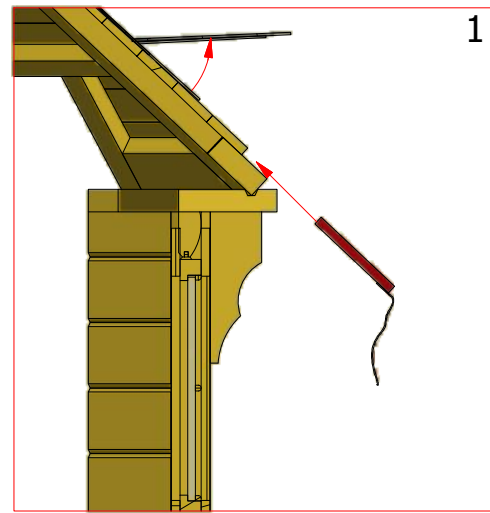

~60

Sauna cabin 16.5 m² with extension

Screws

1	S2	4x70	58 pcs

Sauna cabin 16.5 m² with extension

Screws

1	S3	3.5x45	42 pcs
2	V1	2.5x25	

Sauna cabin 16.5 m² with extension