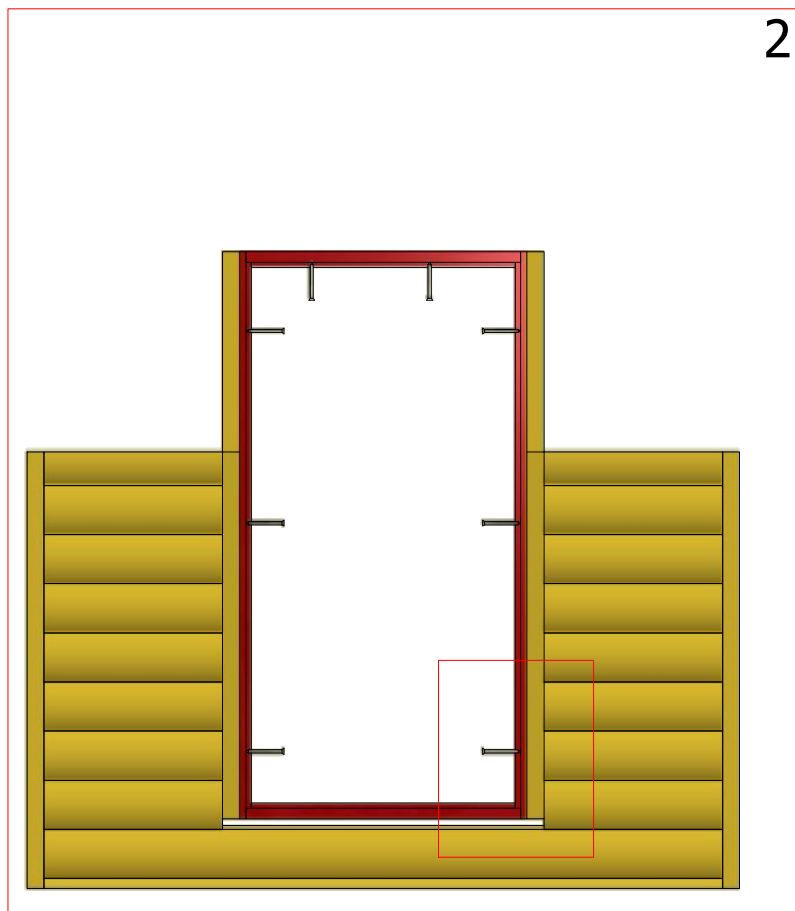

Sauna cabin 16.5 m² with extension

Screws

1	S2	4x70	10 pcs

Sauna cabin 16.5 m² with extension

Screws

1	S3	3.5x45	32 pcs

Sauna cabin 16.5 m² with extension

Screws

1	S2	4x70	16 pcs

Sauna cabin 16.5 m² with extension

Screws

1	S2	4x70	8 pcs
2	S3	3.5x45	4 pcs

Sauna cabin 16.5 m² with extension

Screws

1	S2	4x70	8 pcs

Sauna cabin 16.5 m² with extension

Screws

1	S3	3.5x45	87 pcs

Sauna cabin 16.5 m² with extension

Screws

1	S3	3.5x45	36 pcs

Sauna cabin 16.5 m² with extension

Screws

1	S2	4x70	6 pcs
2	V1	2.5x25	