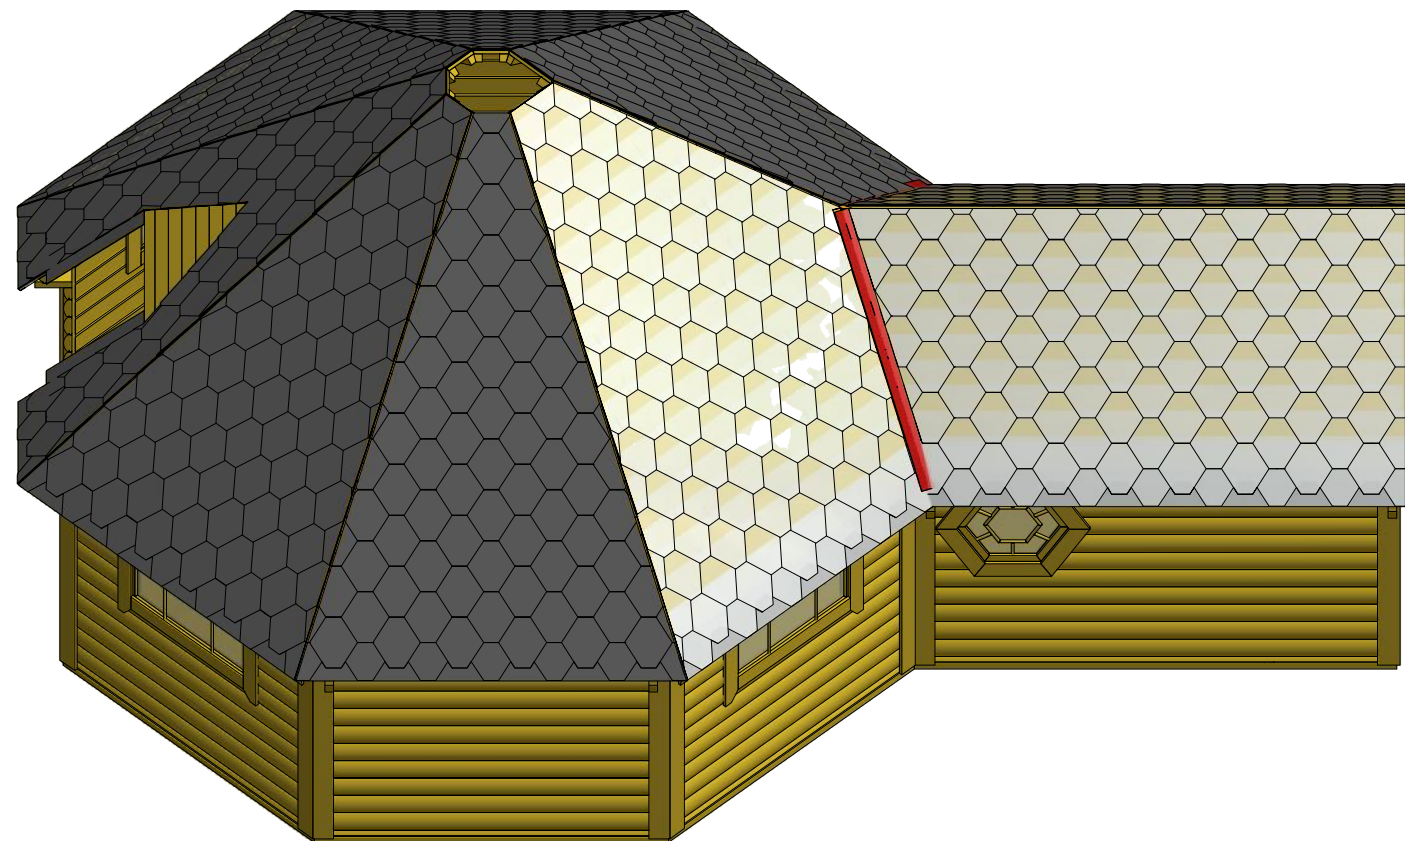

~60

Sauna cabin 16.5 m² with extension

Screws

1	S2	4x70	58 pcs

Sauna cabin 16.5 m² with extension

Screws

1	S3	3.5x45	42 pcs
2	V1	2.5x25	

Sauna cabin 16.5 m² with extension

Screws

1	S2	4x70	24 pcs
---	----	------	--------

Sauna cabin 16.5 m² with extension

Screws

1	S2	4x70	15 pcs
2	S3	3.5x45	22 pcs

2

1

Sauna cabin 16.5 m² with extension