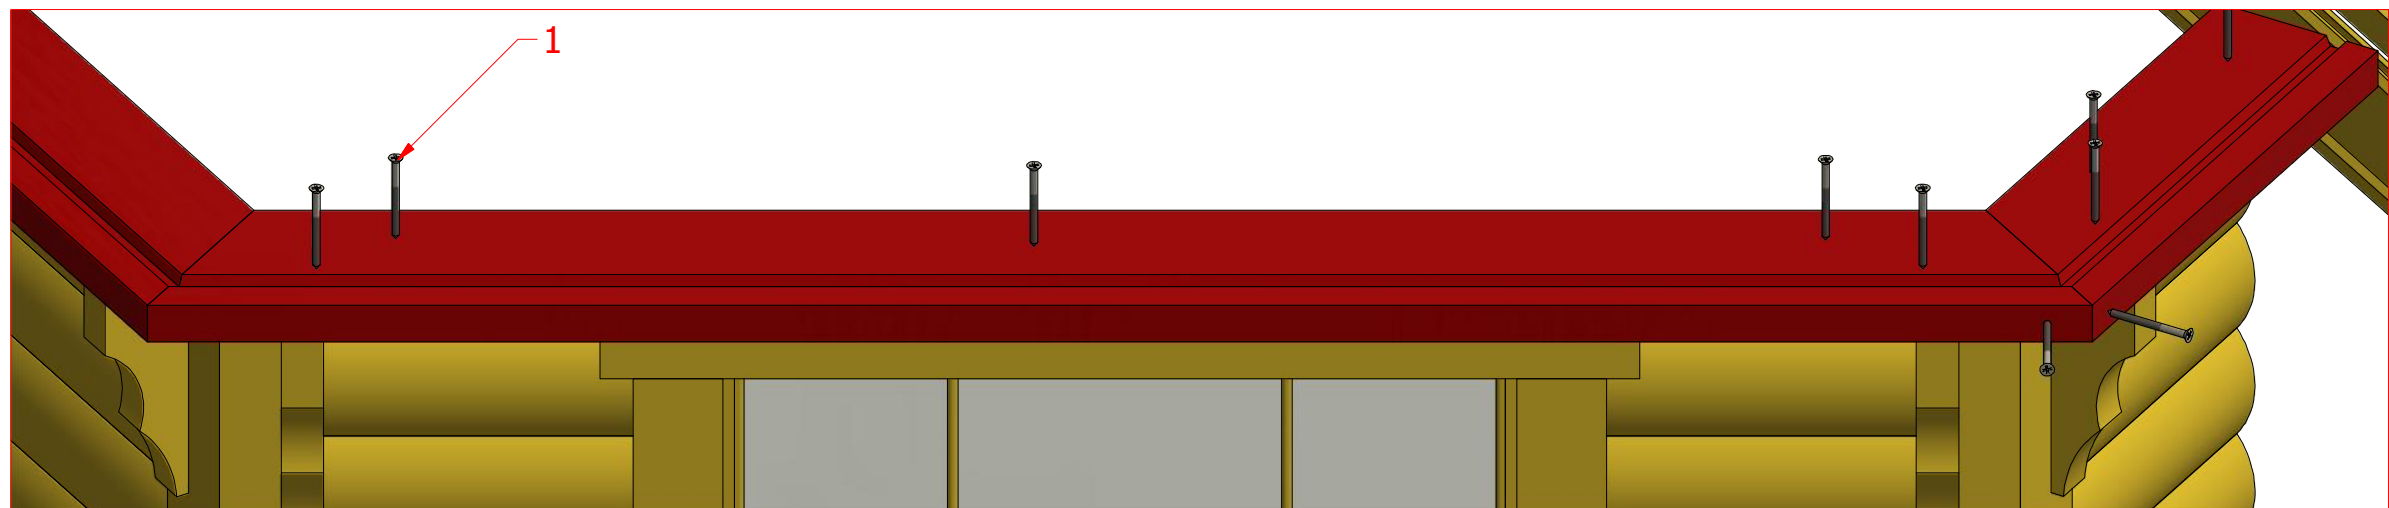

1	S2	4x70	60

1

2

Sauna cabin 16.5 m² with extension

Screws

1	S2	4x70	36 pcs
2	S3	3.5x45	54 pcs

Sauna cabin 16.5 m² with extension

Screws

1	S2	4x70	74 pcs

Sauna cabin 16.5 m² with extension

Screws

1	S1	5x100	2 pcs

Sauna cabin 16.5 m² with extension

Screws

1	S2	4x70	18pcs

1