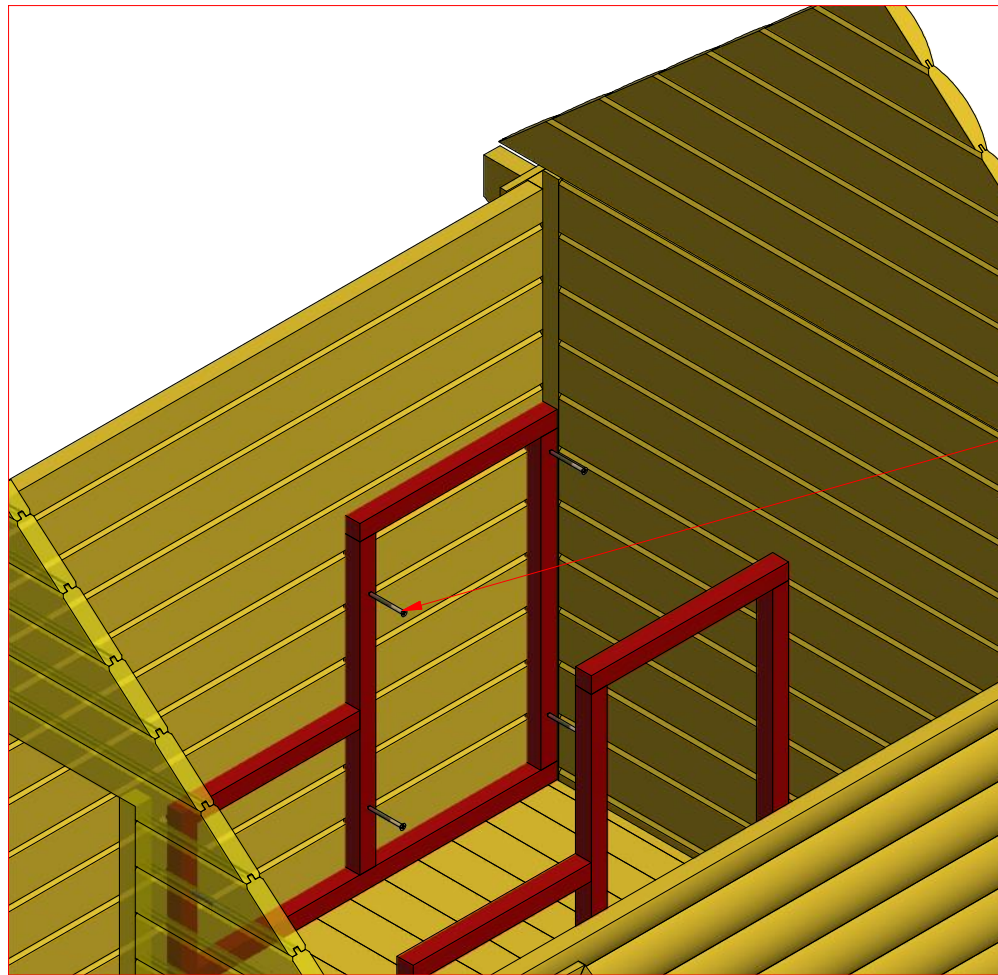

Sauna cabin 16.5 m² with extension

Screws

1	S2	4x70	24 pcs