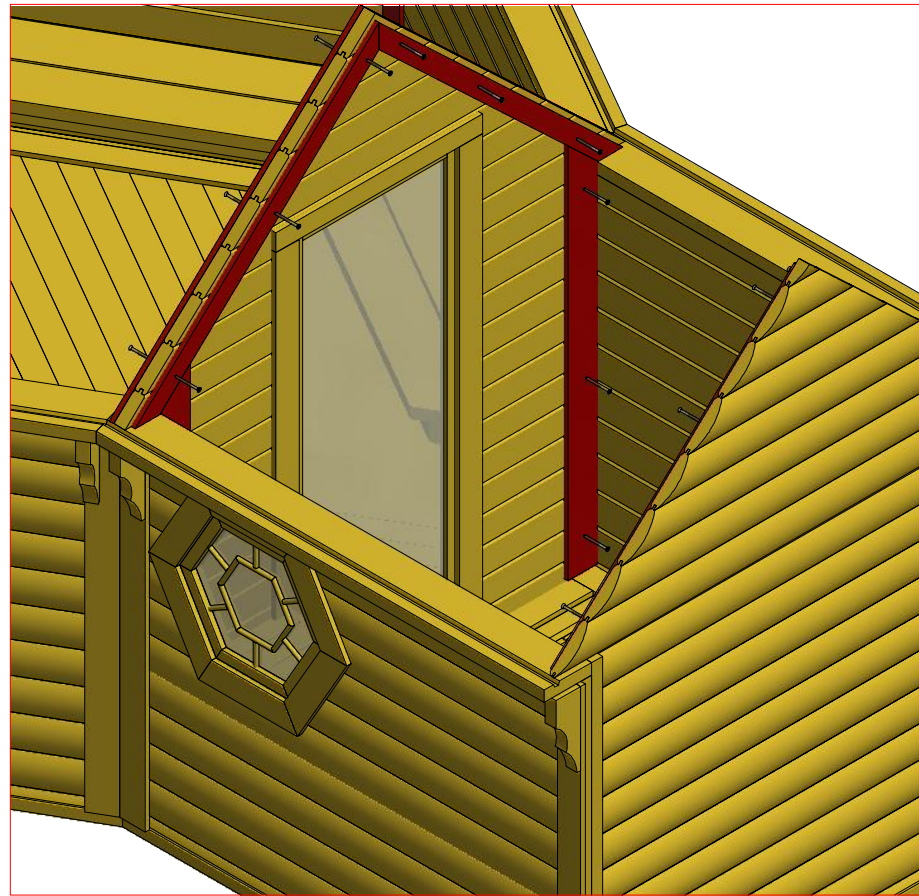

Sauna cabin 16.5 m² with extension

Screws

1	S3	3.5x45	87 pcs