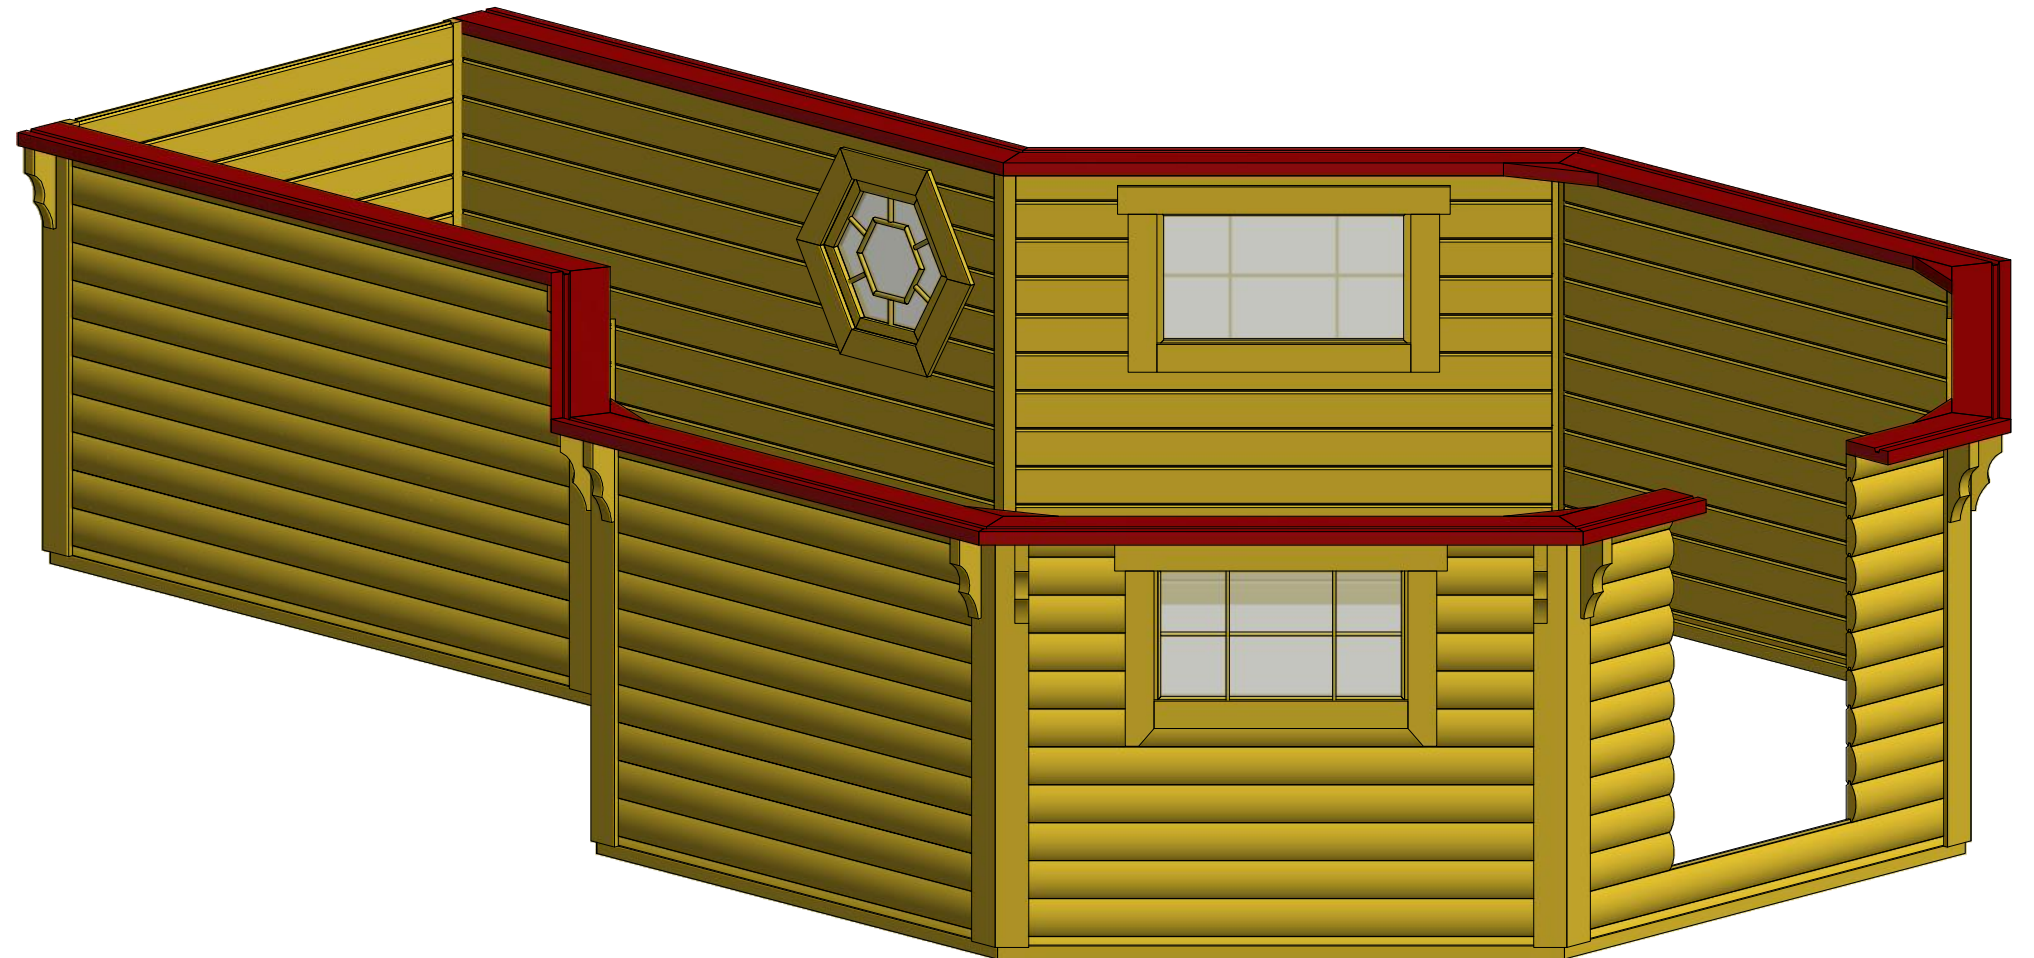

Sauna cabin 16.5 m² with extension

Sauna cabin 16.5 m² with extension

Sauna cabin 16.5 m² with extension

Sauna cabin 16.5 m² with extension

Screws

1	S1	5x100	20 pcs

Sauna cabin 16.5 m² with extension

Screws

1	S2	4x70	60

1

2

Sauna cabin 16.5 m² with extension

Screws

1	S2	4x70	36 pcs
2	S3	3.5x45	54 pcs

Sauna cabin 16.5 m² with extension

Screws

1	S2	4x70	74 pcs

Sauna cabin 16.5 m² with extension

Screws

1	S1	5x100	2 pcs

Sauna cabin 16.5 m² with extension

Screws

1	S2	4x70	18pcs

1