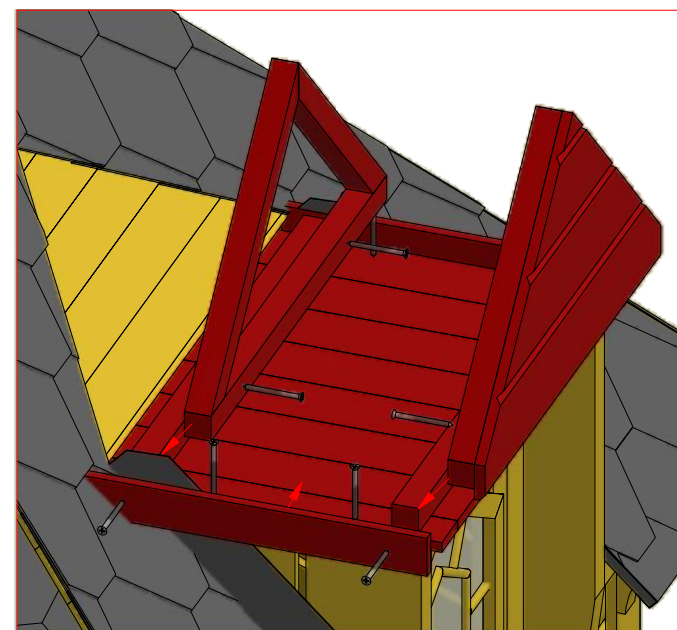

Sauna cabin 16.5 m² with extension

Screws

1	S2	4x70	10 pcs

Sauna cabin 16.5 m² with extension

Screws

1	S3	3.5x45	32 pcs

Sauna cabin 16.5 m² with extension

Screws

1	S2	4x70	16 pcs

Sauna cabin 16.5 m² with extension

Screws

1	S2	4x70	8 pcs
2	S3	3.5x45	4 pcs

Sauna cabin 16.5 m² with extension

Screws

1	S2	4x70	8 pcs

Sauna cabin 16.5 m² with extension