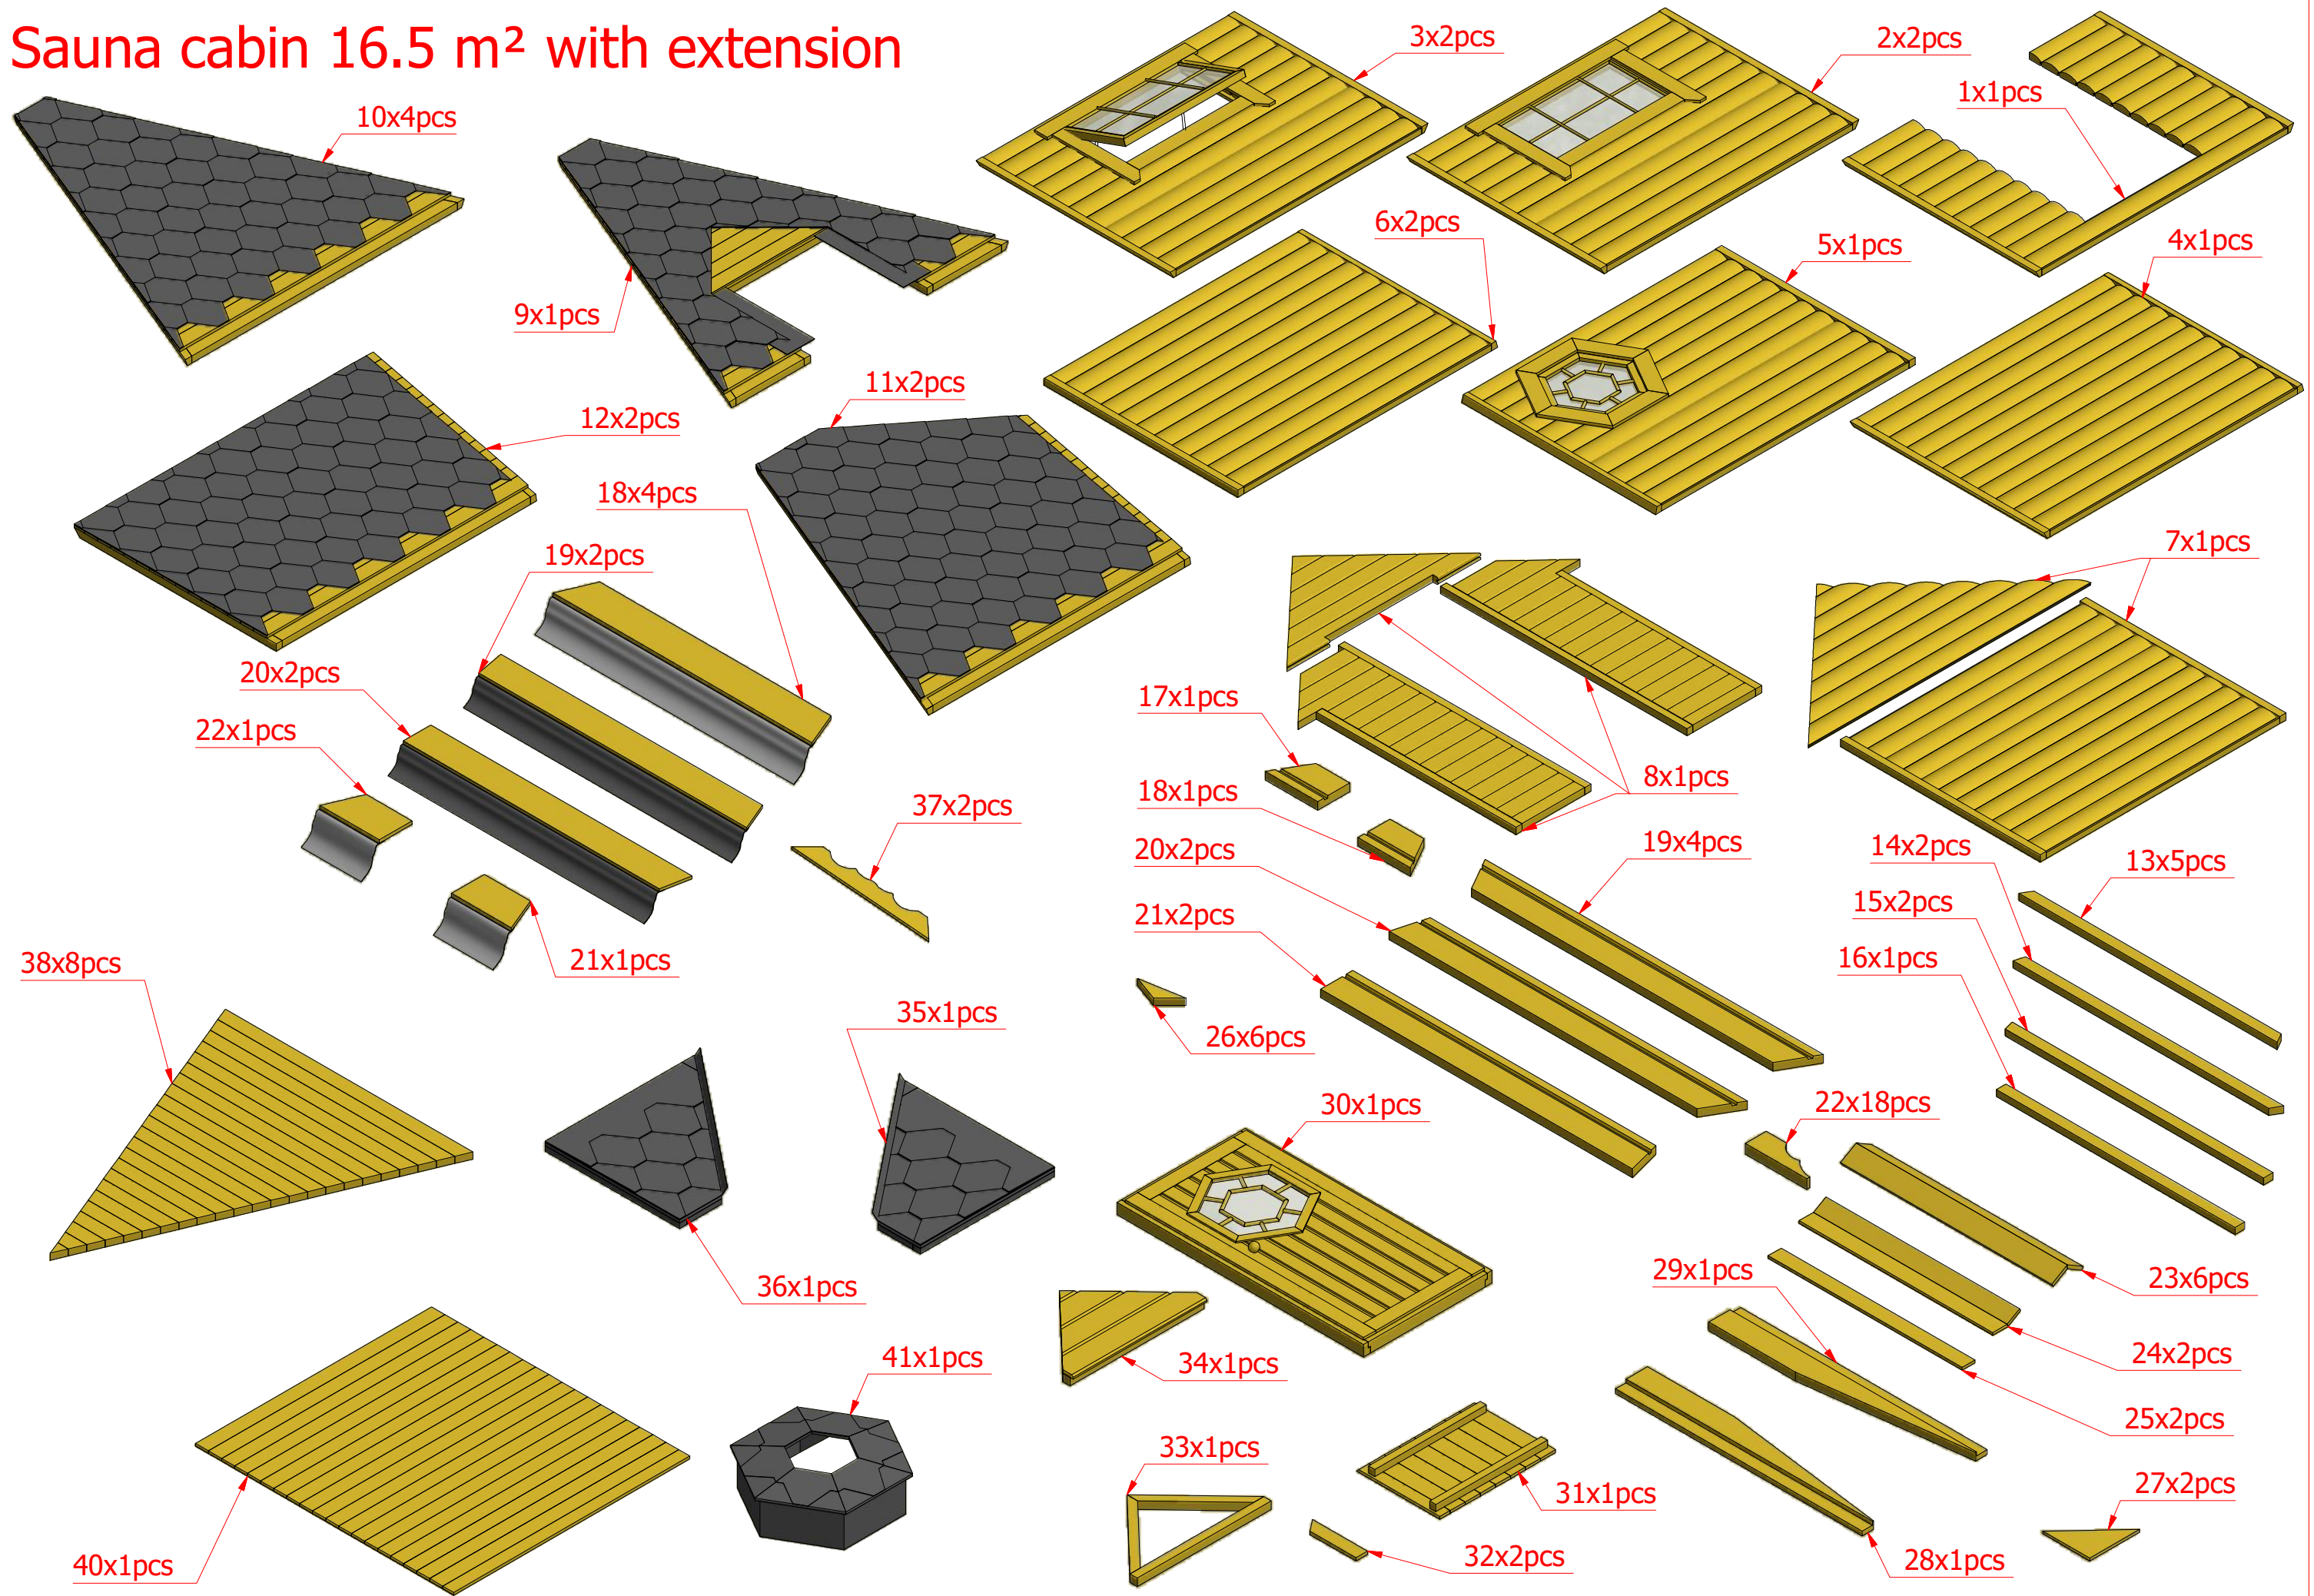

Sauna cabin 16.5 m² with extension

Sauna cabin 16.5 m² with extension

Sauna cabin 16.5 m² with extension

Sauna cabin 16.5 m² with extension

Screws

1	S1	5x100	20 pcs

Sauna cabin 16.5 m² with extension

Screws

1	S2	4x70	60

1

2

Sauna cabin 16.5 m² with extension

Screws

1	S2	4x70	36 pcs
2	S3	3.5x45	54 pcs

Sauna cabin 16.5 m² with extension

Screws