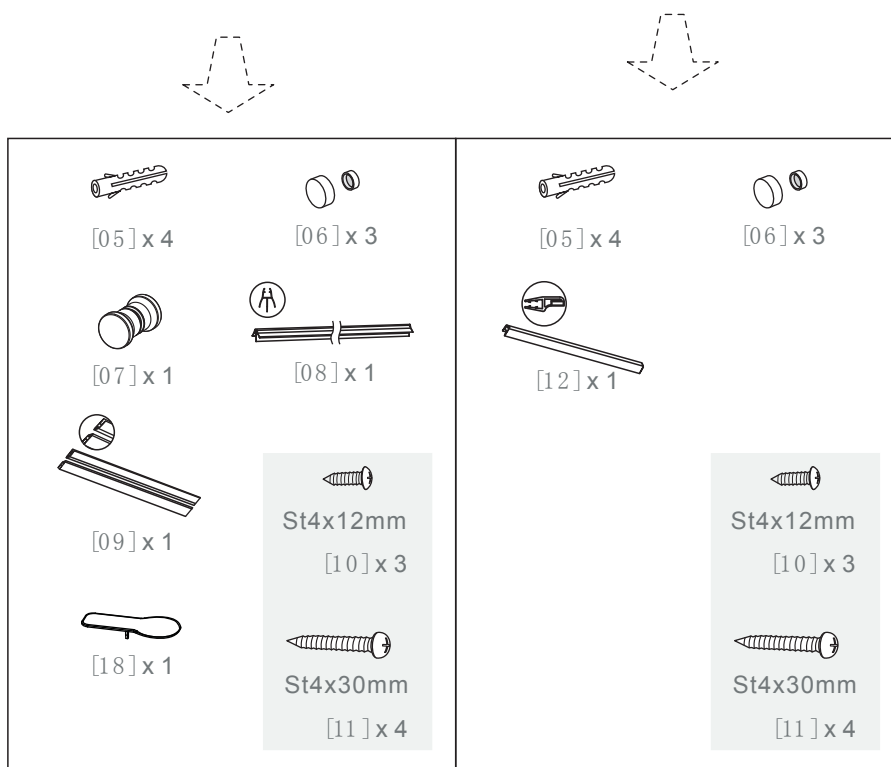

Du wirst brauchen(DE) /Tu auras besoin de(F)/Avrai bisogno(I)/ Je zal nodig hebben(NL)/
Du kommer behöva(S)/Budete potřebovat(CZ)Budete potrebovať(SK)/Vei avea nevoie(RO)

Werkzeuge nicht zur Verfügung(DE) /Outils pas fourni(F)/Strumenti non fornito(I)/ Gereedschappen niet verstrekt(NL)/
Verktug inte tillhandahålls(S)/Nástroje nejsou poskytovány(CZ)Nástroje nie sú poskytované(SK)/Instrumente care nu sunt prevăzute(RO)

1-Helfer für einige Aufgaben(DE) /1 aide pour certaines tâches(F)/1 assistente per alcuni compiti(I)/ 1 helper voor sommige taken(NL)/
1 hjälpreda för vissa uppgifter(S)/1 pomocník pro některé úkoly(CZ)1 pomocník pre niektoré úlohy(SK)/1 ajutor pentru unele sarcini(RO)