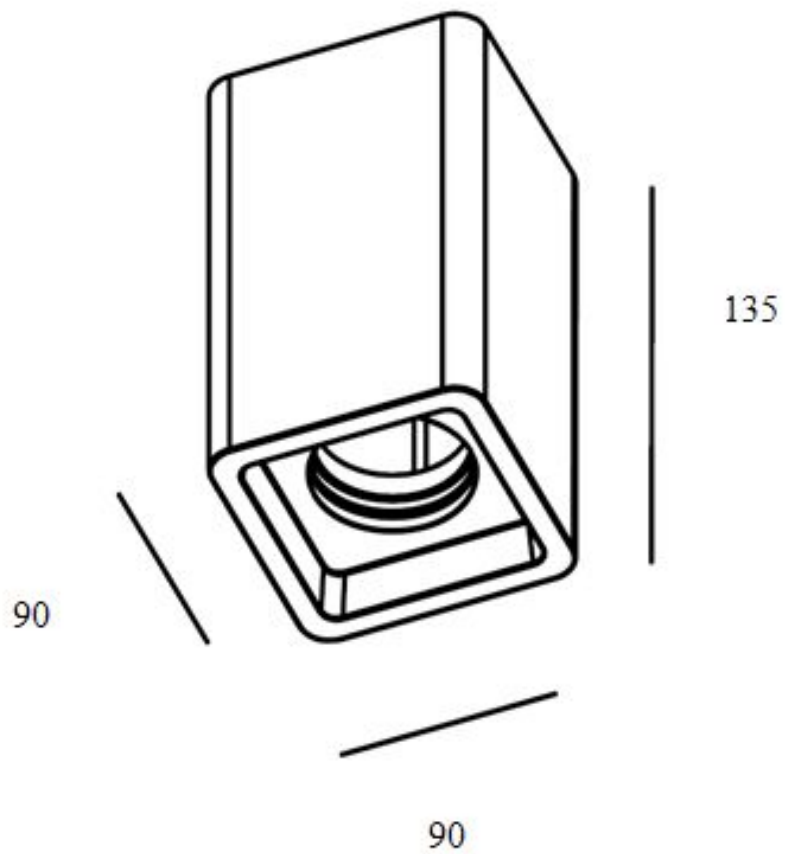

Line drawing of the item

Item number:35101/14/31

# Installation drawing

1

2

Making sure the fixture is fixed firmly, then stop locking screws.

3

4

### Technical details

materials used:	Gypsum	
color:	white	
dimmable and how is the fixture dimmable:		
size:	Height:	135mm
	Length:	90mm
	Width:	90mm
	Net Weight:	1.0kgs
power requirements:	220~240V~50HZ/60HZ	
bulb type and maximum Wattage:	Gu10	Max.35W
number of bulbs:	1xGU10	
IP degree:	IP20	