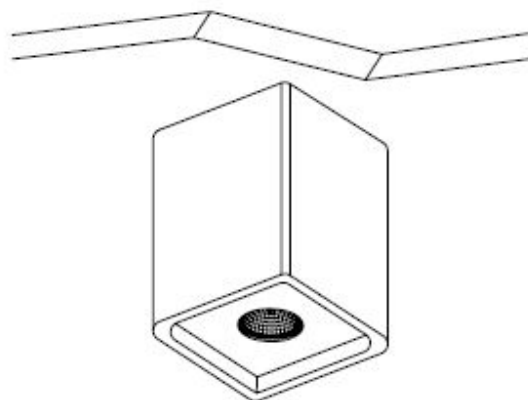

Line drawing of the item

Item number:35101/14/31

# Installation drawing

1

2

Making sure the fixture is fixed firmly, then stop locking screws.

3

4

### Technical details

materials used:	Gypsum	
color:	white	
dimmable and how is the fixture dimmable:		
size:	Height:	135mm
	Length:	90mm
	Width:	90mm
	Net Weight:	1.0kgs
power requirements:	220~240V~50HZ/60HZ	
bulb type and maximum Wattage:	Gu10	Max.35W
number of bulbs:	1xGU10	
IP degree:	IP20	