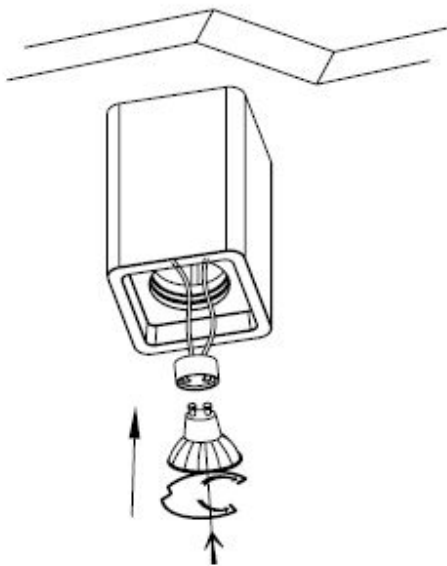

Line drawing of the item

Item number:35101/14/31

# Installation drawing

1

2

Making sure the fixture is fixed firmly, then stop locking screws.

3

4

### Technical details

materials used:	Gypsum	
color:	white	
dimmable and how is the fixture dimmable:		
size:	Height:	135mm
	Length:	90mm
	Width:	90mm
	Net Weight:	1.0kgs
power requirements:	220~240V~50HZ/60HZ	
bulb type and maximum Wattage:	Gu10	Max.35W
number of bulbs:	1xGU10	
IP degree:	IP20	