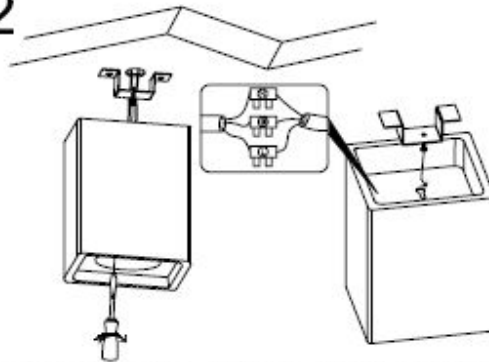

Line drawing of the item

Item number:35101/14/31

# Installation drawing

1

2

Making sure the fixture is fixed firmly, then stop locking screws.

3

4

### Technical details

materials used:	Gypsum	
color:	white	
dimmable and how is the fixture dimmable:		
size:	Height:	135mm
	Length:	90mm
	Width:	90mm
	Net Weight:	1.0kgs
power requirements:	220~240V~50HZ/60HZ	
bulb type and maximum Wattage:	Gu10	Max.35W
number of bulbs:	1xGU10	
IP degree:	IP20	