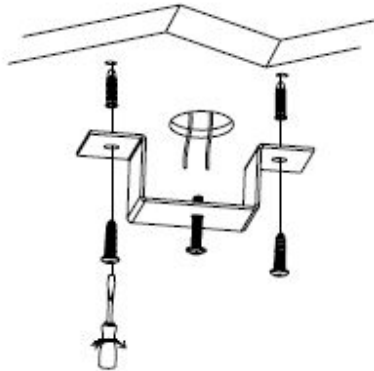

Line drawing of the item

Item number:35101/14/31

# Installation drawing

1

2

Making sure the fixture is fixed firmly, then stop locking screws.

3

4

### Technical details

materials used:	Gypsum	
color:	white	
dimmable and how is the fixture dimmable:		
size:	Height:	135mm
	Length:	90mm
	Width:	90mm
	Net Weight:	1.0kgs
power requirements:	220~240V~50HZ/60HZ	
bulb type and maximum Wattage:	Gu10	Max.35W
number of bulbs:	1xGU10	
IP degree:	IP20	