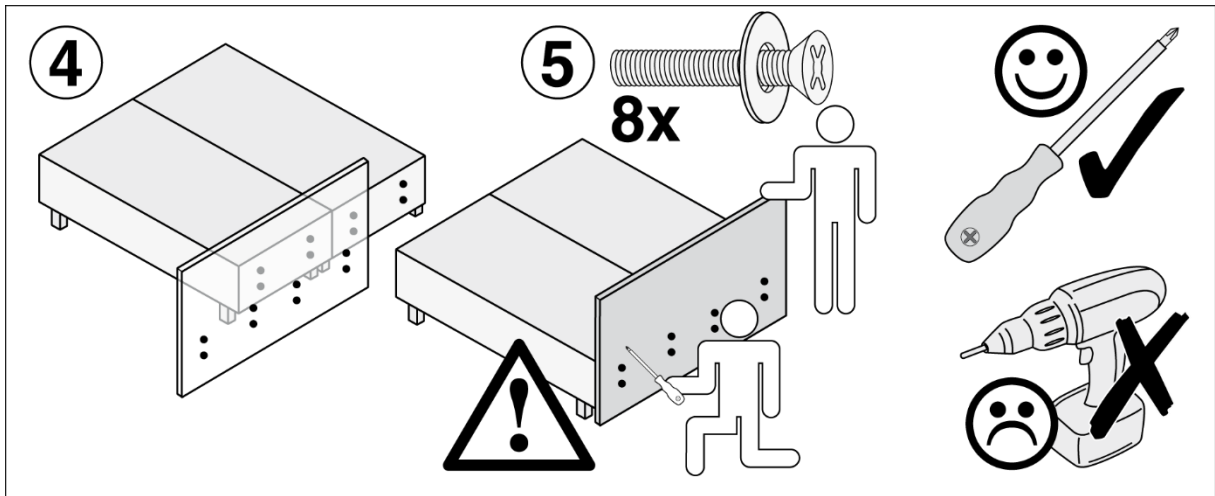

90/120 cm

140 cm

160/180 cm

WESTFALIA[®]
Schlafkomfort

Made in Germany

Elastoflex GmbH
Löhner Str. 123
32584 Löhne / Germany