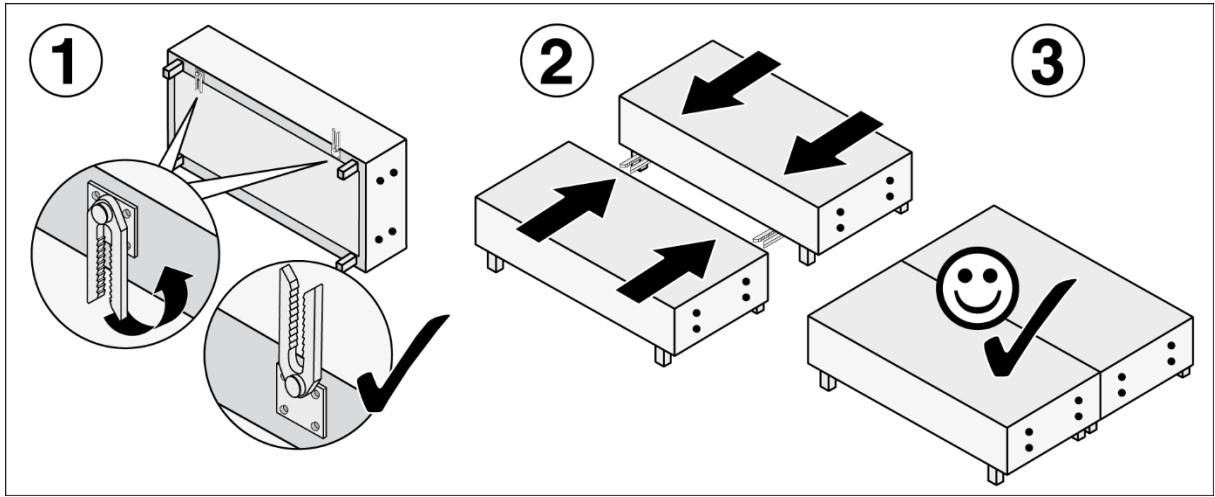

90/120 cm

140 cm

160/180 cm

WESTFALIA[®]
Schlafkomfort

Made in Germany

Elastoflex GmbH
Löhner Str. 123
32584 Löhne / Germany