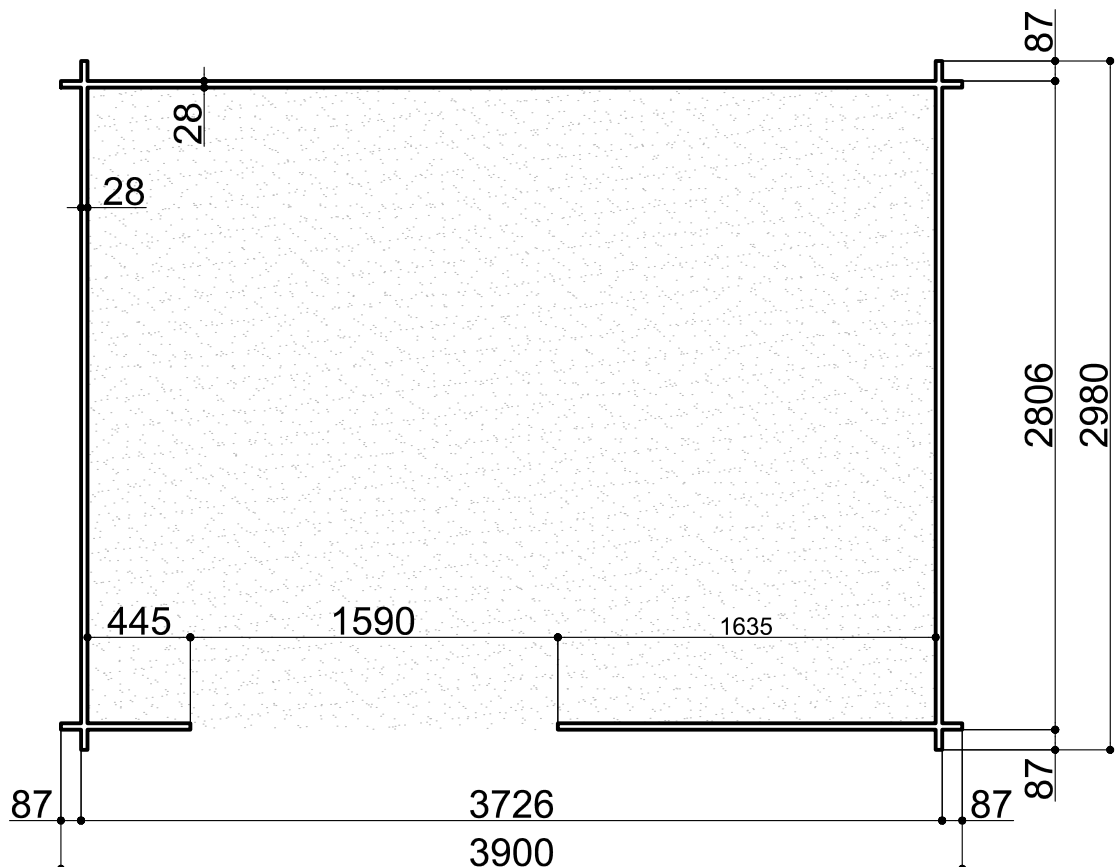

Dim.	Skizze, Sketch	Pos.	Länge, Length,mm	Quantity Quantité	Name, Name		
		①	3900	1	Zurück Brett Back board		
		②	1750	1	Front Brett Front board		
		③	560	1	Front Brett Front board		
		④	2980	32+1	Seiten Brett Side board		
		⑤	3900	16+1	Zurück Brett Back board		
		⑥	1750	13	Front Brett Front board		
		⑦	560	21	Front Brett Front board		
		⑧	560	4	Front Brett Front board		
		⑨	3900	2	Seiten Brett Side board		
					⑩	(10a+10b+10c+10d)	
		⑪	3900	4	Sparren Rafters		
		⑫	3050	45+1 (35+1)	Dachbretter Roof board		
		⑬	3100	2	Wind Brett Wind board		
		⑭	3938	1	Wind Brett Wind board		

Dim.	Skizze, Sketch	Pos.	Länge, Length,mm	Quantity Quantité	Name, Name		
		15	1950	2	Wind Brett Wind board		
		16	1950	2	Wind Brett Wind board		
		17	3070	2	Wind Brett Wind board		
		18	3938	1	Wind Brett Wind board		
	TR1	1960	1	Türrahmen links Door frame left			
	TR2	1960	1	Türrahmen rechts Door frame right			
	TR3	1580	1	Über Türrahmen Door frame top			
	TR4	1510	1	Türstufe Door frame bottom			
	T1	1850x 765	1	Tür Doors			
	T2	1850x 765	1	Tür Doors			
	F	816x 526	1	Fenster Window			
1		2		3		4	
Alle maßen ca +/-3%, Size tolerance +/- 3%							

Alle maßen ca +/-3%, Size tolerance +/- 3%

	Pos.	Dim	Stck.
		Ø5.0 x 100	4
		Ø3.5 x 40	62
		Ø2.0 x 40	270

1

2

3

7

8

9