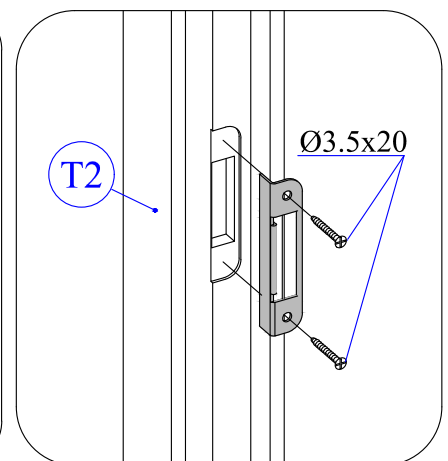

Dim.	Skizze, Sketch	Pos.	Länge, Length,mm	Quantity Quantité	Name, Name		
		①	3900	1	Zurück Brett Back board		
		②	1750	1	Front Brett Front board		
		③	560	1	Front Brett Front board		
		④	2980	32+1	Seiten Brett Side board		
		⑤	3900	16+1	Zurück Brett Back board		
		⑥	1750	13	Front Brett Front board		
		⑦	560	21	Front Brett Front board		
		⑧	560	4	Front Brett Front board		
		⑨	3900	2	Seiten Brett Side board		
					⑩	(10a+10b+10c+10d)	
		⑪	3900	4	Sparren Rafters		
		⑫	3050	45+1 (35+1)	Dachbretter Roof board		
		⑬	3100	2	Wind Brett Wind board		
		⑭	3938	1	Wind Brett Wind board		

Dim.	Skizze, Sketch	Pos.	Länge, Length,mm	Quantity Quantité	Name, Name		
		15	1950	2	Wind Brett Wind board		
		16	1950	2	Wind Brett Wind board		
		17	3070	2	Wind Brett Wind board		
		18	3938	1	Wind Brett Wind board		
	TR1	1960	1	Türrahmen links Door frame left			
	TR2	1960	1	Türrahmen rechts Door frame right			
	TR3	1580	1	Über Türrahmen Door frame top			
	TR4	1510	1	Türstufe Door frame bottom			
	T1	1850x 765	1	Tür Doors			
	T2	1850x 765	1	Tür Doors			
	F	816x 526	1	Fenster Window			
1		2		3		4	
Alle maßen ca +/-3%, Size tolerance +/- 3%							

Alle maßen ca +/-3%, Size tolerance +/- 3%

	Pos.	Dim	Stck.
		Ø5.0 x 100	4
		Ø3.5 x 40	62
		Ø2.0 x 40	270

1

2

3

7

8

9