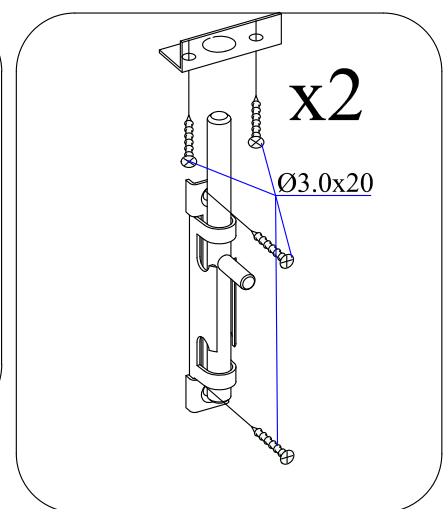

Dim.	Skizze, Sketch	Pos.	Länge, Length,mm	Quantity Quantité	Name, Name		
		①	3900	1	Zurück Brett Back board		
		②	1750	1	Front Brett Front board		
		③	560	1	Front Brett Front board		
		④	2980	32+1	Seiten Brett Side board		
		⑤	3900	16+1	Zurück Brett Back board		
		⑥	1750	13	Front Brett Front board		
		⑦	560	21	Front Brett Front board		
		⑧	560	4	Front Brett Front board		
		⑨	3900	2	Seiten Brett Side board		
					⑩	(10a+10b+10c+10d)	
		⑪	3900	4	Sparren Rafters		
		⑫	3050	45+1 (35+1)	Dachbretter Roof board		
		⑬	3100	2	Wind Brett Wind board		
		⑭	3938	1	Wind Brett Wind board		

Dim.	Skizze, Sketch	Pos.	Länge, Length,mm	Quantity Quantité	Name, Name		
		15	1950	2	Wind Brett Wind board		
		16	1950	2	Wind Brett Wind board		
		17	3070	2	Wind Brett Wind board		
		18	3938	1	Wind Brett Wind board		
	TR1	1960	1	Türrahmen links Door frame left			
	TR2	1960	1	Türrahmen rechts Door frame right			
	TR3	1580	1	Über Türrahmen Door frame top			
	TR4	1510	1	Türstufe Door frame bottom			
	T1	1850x 765	1	Tür Doors			
	T2	1850x 765	1	Tür Doors			
	F	816x 526	1	Fenster Window			
1		2		3		4	
Alle maßen ca +/-3%, Size tolerance +/- 3%							

Alle maßen ca +/-3%, Size tolerance +/- 3%

	Pos.	Dim	Stck.
		Ø5.0 x 100	4
		Ø3.5 x 40	62
		Ø2.0 x 40	270

1

2

3

7

8

9