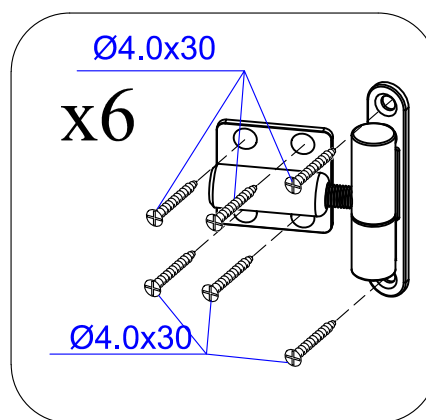

Dim.	Skizze, Sketch	Pos.	Länge, Length,mm	Quantity Quantité	Name, Name		
		①	3900	1	Zurück Brett Back board		
		②	1750	1	Front Brett Front board		
		③	560	1	Front Brett Front board		
		④	2980	32+1	Seiten Brett Side board		
		⑤	3900	16+1	Zurück Brett Back board		
		⑥	1750	13	Front Brett Front board		
		⑦	560	21	Front Brett Front board		
		⑧	560	4	Front Brett Front board		
		⑨	3900	2	Seiten Brett Side board		
					⑩	(10a+10b+10c+10d)	
		⑪	3900	4	Sparren Rafters		
		⑫	3050	45+1 (35+1)	Dachbretter Roof board		
		⑬	3100	2	Wind Brett Wind board		
		⑭	3938	1	Wind Brett Wind board		

Dim.	Skizze, Sketch	Pos.	Länge, Length,mm	Quantity Quantité	Name, Name		
		15	1950	2	Wind Brett Wind board		
		16	1950	2	Wind Brett Wind board		
		17	3070	2	Wind Brett Wind board		
		18	3938	1	Wind Brett Wind board		
	TR1	1960	1	Türrahmen links Door frame left			
	TR2	1960	1	Türrahmen rechts Door frame right			
	TR3	1580	1	Über Türrahmen Door frame top			
	TR4	1510	1	Türstufe Door frame bottom			
	T1	1850x 765	1	Tür Doors			
	T2	1850x 765	1	Tür Doors			
	F	816x 526	1	Fenster Window			
1		2		3		4	
Alle maßen ca +/-3%, Size tolerance +/- 3%							

Alle maßen ca +/-3%, Size tolerance +/- 3%

	Pos.	Dim	Stck.
		Ø5.0 x 100	4
		Ø3.5 x 40	62
		Ø2.0 x 40	270

1

2

3

7

8

9