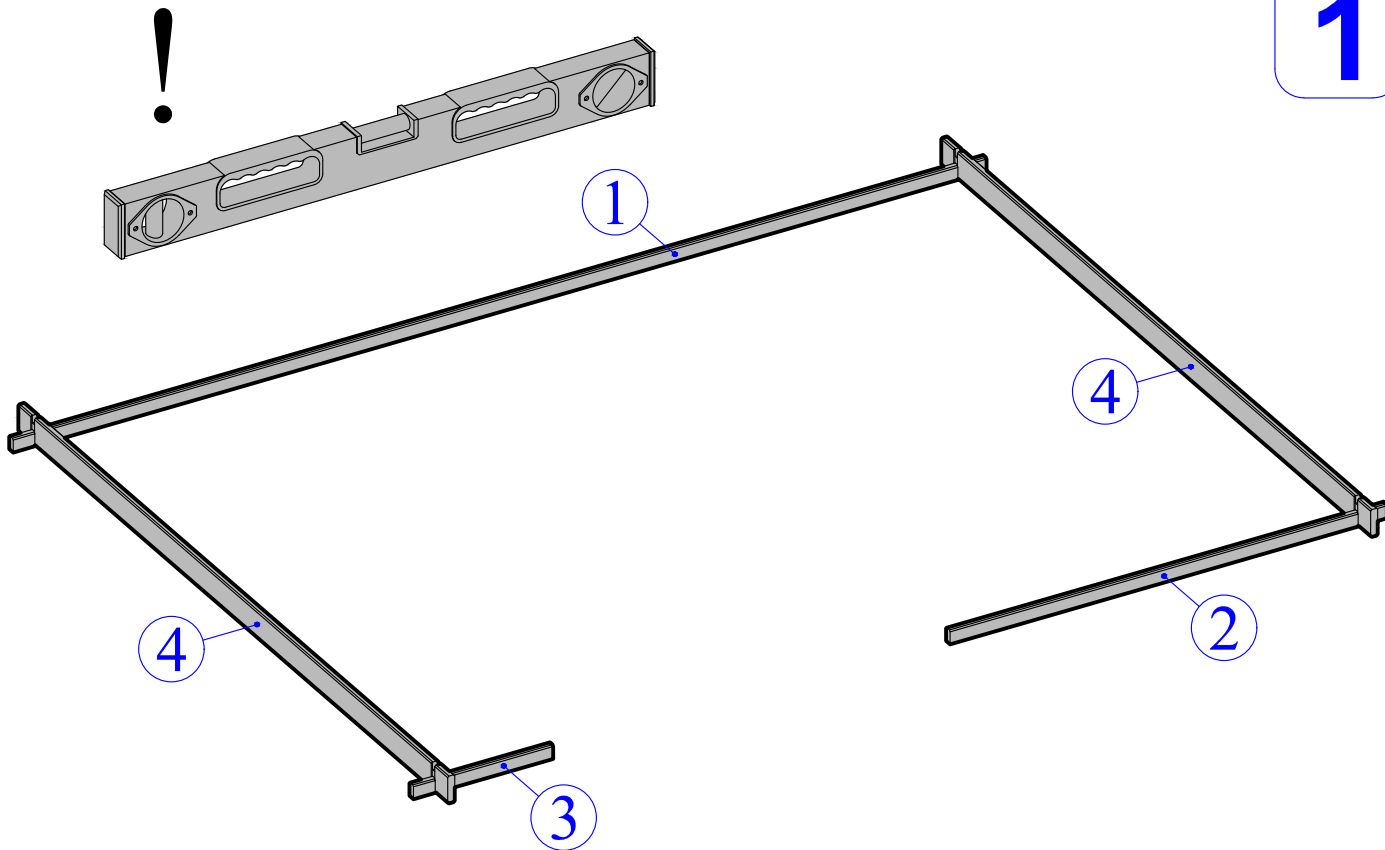

Dim.	Skizze, Sketch	Pos.	Länge, Length,mm	Quantity Quantité	Name, Name		
		①	3900	1	Zurück Brett Back board		
		②	1750	1	Front Brett Front board		
		③	560	1	Front Brett Front board		
		④	2980	32+1	Seiten Brett Side board		
		⑤	3900	16+1	Zurück Brett Back board		
		⑥	1750	13	Front Brett Front board		
		⑦	560	21	Front Brett Front board		
		⑧	560	4	Front Brett Front board		
		⑨	3900	2	Seiten Brett Side board		
					⑩	(10a+10b+10c+10d)	
		⑪	3900	4	Sparren Rafters		
		⑫	3050	45+1 (35+1)	Dachbretter Roof board		
		⑬	3100	2	Wind Brett Wind board		
		⑭	3938	1	Wind Brett Wind board		

Dim.	Skizze, Sketch	Pos.	Länge, Length,mm	Quantity Quantité	Name, Name		
		15	1950	2	Wind Brett Wind board		
		16	1950	2	Wind Brett Wind board		
		17	3070	2	Wind Brett Wind board		
		18	3938	1	Wind Brett Wind board		
	TR1	1960	1	Türrahmen links Door frame left			
	TR2	1960	1	Türrahmen rechts Door frame right			
	TR3	1580	1	Über Türrahmen Door frame top			
	TR4	1510	1	Türstufe Door frame bottom			
	T1	1850x 765	1	Tür Doors			
	T2	1850x 765	1	Tür Doors			
	F	816x 526	1	Fenster Window			
1		2		3		4	
Alle maßen ca +/-3%, Size tolerance +/- 3%							

Alle maßen ca +/-3%, Size tolerance +/- 3%

	Pos.	Dim	Stck.
		Ø5.0 x 100	4
		Ø3.5 x 40	62
		Ø2.0 x 40	270

1

2

3

7

8

9