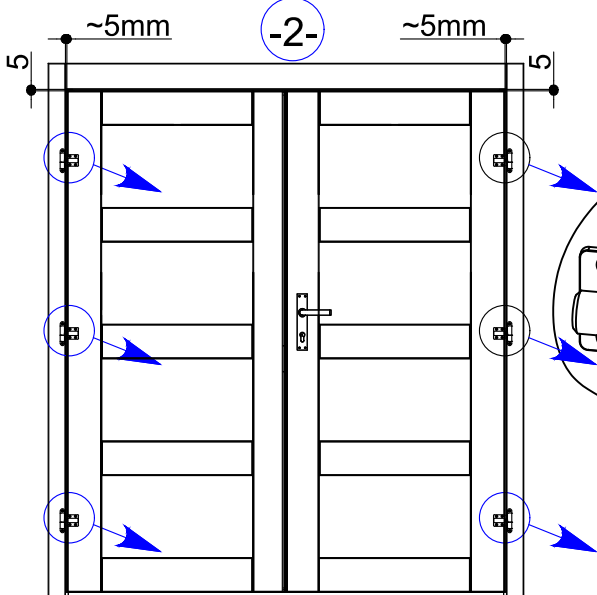

Dim.	Skizze, Sketch	Pos.	Länge, Length,mm	Quantity Quantité	Name, Name		
		①	3900	1	Zurück Brett Back board		
		②	1750	1	Front Brett Front board		
		③	560	1	Front Brett Front board		
		④	2980	32+1	Seiten Brett Side board		
		⑤	3900	16+1	Zurück Brett Back board		
		⑥	1750	13	Front Brett Front board		
		⑦	560	21	Front Brett Front board		
		⑧	560	4	Front Brett Front board		
		⑨	3900	2	Seiten Brett Side board		
					⑩	(10a+10b+10c+10d)	
		⑪	3900	4	Sparren Rafters		
		⑫	3050	45+1 (35+1)	Dachbretter Roof board		
		⑬	3100	2	Wind Brett Wind board		
		⑭	3938	1	Wind Brett Wind board		

Dim.	Skizze, Sketch	Pos.	Länge, Length,mm	Quantity Quantité	Name, Name		
		15	1950	2	Wind Brett Wind board		
		16	1950	2	Wind Brett Wind board		
		17	3070	2	Wind Brett Wind board		
		18	3938	1	Wind Brett Wind board		
	TR1	1960	1	Türrahmen links Door frame left			
	TR2	1960	1	Türrahmen rechts Door frame right			
	TR3	1580	1	Über Türrahmen Door frame top			
	TR4	1510	1	Türstufe Door frame bottom			
	T1	1850x 765	1	Tür Doors			
	T2	1850x 765	1	Tür Doors			
	F	816x 526	1	Fenster Window			
1		2		3		4	
Alle maßen ca +/-3%, Size tolerance +/- 3%							

Alle maßen ca +/-3%, Size tolerance +/- 3%

	Pos.	Dim	Stck.
		Ø5.0 x 100	4
		Ø3.5 x 40	62
		Ø2.0 x 40	270

1

2

3

7

8

9

10

-B-

-1-

-2-

-3-