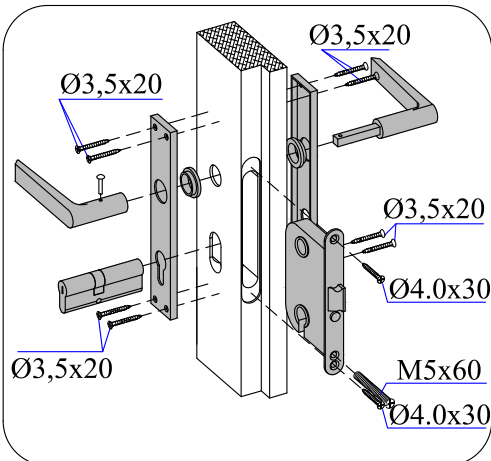

Dim.	Skizze, Sketch	Pos.	Länge, Length,mm	Quantity Quantité	Name, Name		
		①	3900	1	Zurück Brett Back board		
		②	1750	1	Front Brett Front board		
		③	560	1	Front Brett Front board		
		④	2980	32+1	Seiten Brett Side board		
		⑤	3900	16+1	Zurück Brett Back board		
		⑥	1750	13	Front Brett Front board		
		⑦	560	21	Front Brett Front board		
		⑧	560	4	Front Brett Front board		
		⑨	3900	2	Seiten Brett Side board		
					⑩	(10a+10b+10c+10d)	
		⑪	3900	4	Sparren Rafters		
		⑫	3050	45+1 (35+1)	Dachbretter Roof board		
		⑬	3100	2	Wind Brett Wind board		
		⑭	3938	1	Wind Brett Wind board		

Dim.	Skizze, Sketch	Pos.	Länge, Length,mm	Quantity Quantité	Name, Name		
		15	1950	2	Wind Brett Wind board		
		16	1950	2	Wind Brett Wind board		
		17	3070	2	Wind Brett Wind board		
		18	3938	1	Wind Brett Wind board		
	TR1	1960	1	Türrahmen links Door frame left			
	TR2	1960	1	Türrahmen rechts Door frame right			
	TR3	1580	1	Über Türrahmen Door frame top			
	TR4	1510	1	Türstufe Door frame bottom			
	T1	1850x 765	1	Tür Doors			
	T2	1850x 765	1	Tür Doors			
	F	816x 526	1	Fenster Window			
1		2		3		4	
Alle maßen ca +/-3%, Size tolerance +/- 3%							

Alle maßen ca +/-3%, Size tolerance +/- 3%

	Pos.	Dim	Stck.
		Ø5.0 x 100	4
		Ø3.5 x 40	62
		Ø2.0 x 40	270

1

2

3

7

8

9