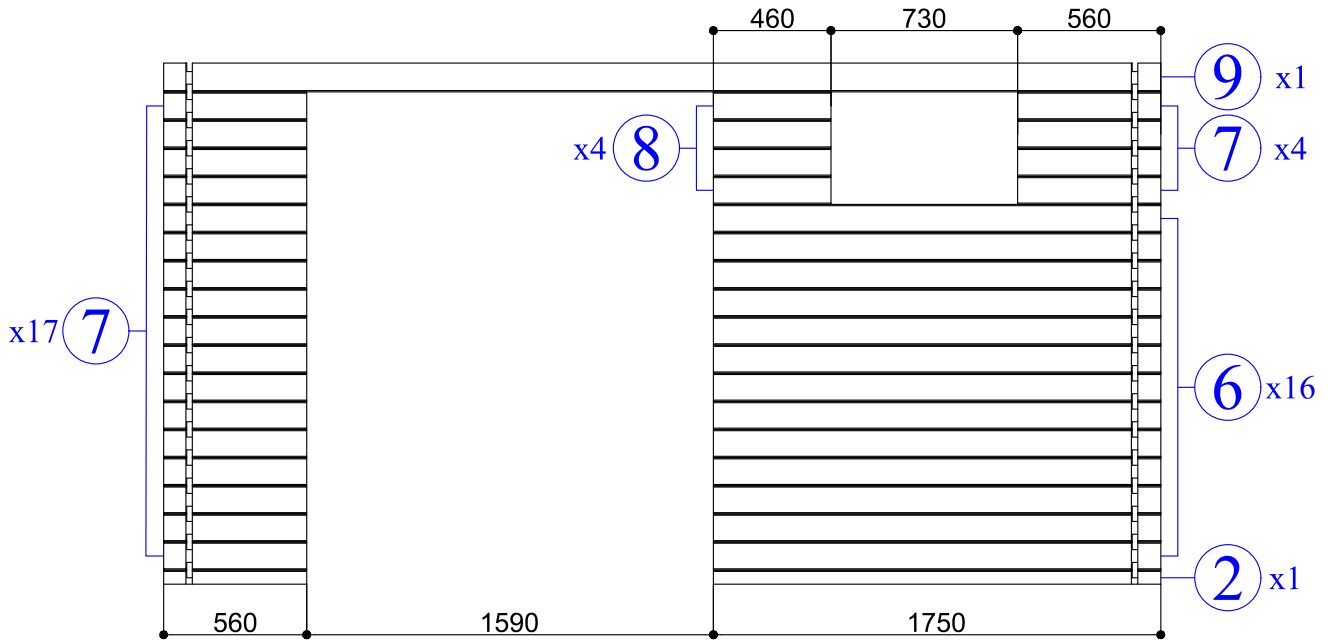

Dim.	Skizze, Sketch	Pos.	Länge, Length,mm	Quantity Quantité	Name, Name		
		①	3900	1	Zurück Brett Back board		
		②	1750	1	Front Brett Front board		
		③	560	1	Front Brett Front board		
		④	2980	32+1	Seiten Brett Side board		
		⑤	3900	16+1	Zurück Brett Back board		
		⑥	1750	13	Front Brett Front board		
		⑦	560	21	Front Brett Front board		
		⑧	560	4	Front Brett Front board		
		⑨	3900	2	Seiten Brett Side board		
					⑩	(10a+10b+10c+10d)	
		⑪	3900	4	Sparren Rafters		
		⑫	3050	45+1 (35+1)	Dachbretter Roof board		
		⑬	3100	2	Wind Brett Wind board		
		⑭	3938	1	Wind Brett Wind board		

Dim.	Skizze, Sketch	Pos.	Länge, Length,mm	Quantity Quantité	Name, Name		
		15	1950	2	Wind Brett Wind board		
		16	1950	2	Wind Brett Wind board		
		17	3070	2	Wind Brett Wind board		
		18	3938	1	Wind Brett Wind board		
	TR1	1960	1	Türrahmen links Door frame left			
	TR2	1960	1	Türrahmen rechts Door frame right			
	TR3	1580	1	Über Türrahmen Door frame top			
	TR4	1510	1	Türstufe Door frame bottom			
	T1	1850x 765	1	Tür Doors			
	T2	1850x 765	1	Tür Doors			
	F	816x 526	1	Fenster Window			
1		2		3		4	
Alle maßen ca +/-3%, Size tolerance +/- 3%							

Alle maßen ca +/-3%, Size tolerance +/- 3%

	Pos.	Dim	Stck.
		Ø5.0 x 100	4
		Ø3.5 x 40	62
		Ø2.0 x 40	270

1

2

3

7

8

9