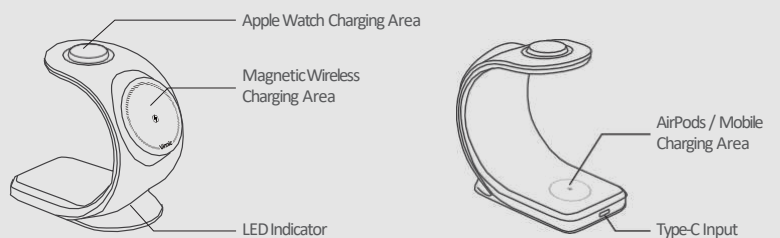

Type-C

Power Input

9V/2A, 12V/1.5A

Power Output

Mobile Output (Front): 15W (Max)

AirPods Output (Back): 3W (Max) Apple

Watch Output (Top): 2W (Max)

Dimensions

127x117x71mm

Weight

190g

PACKAGING INCLUDED

- ⊙ CHOMO
- ⊙ Charging Cable

SKU

BLACK VP-PD-31WCCBK