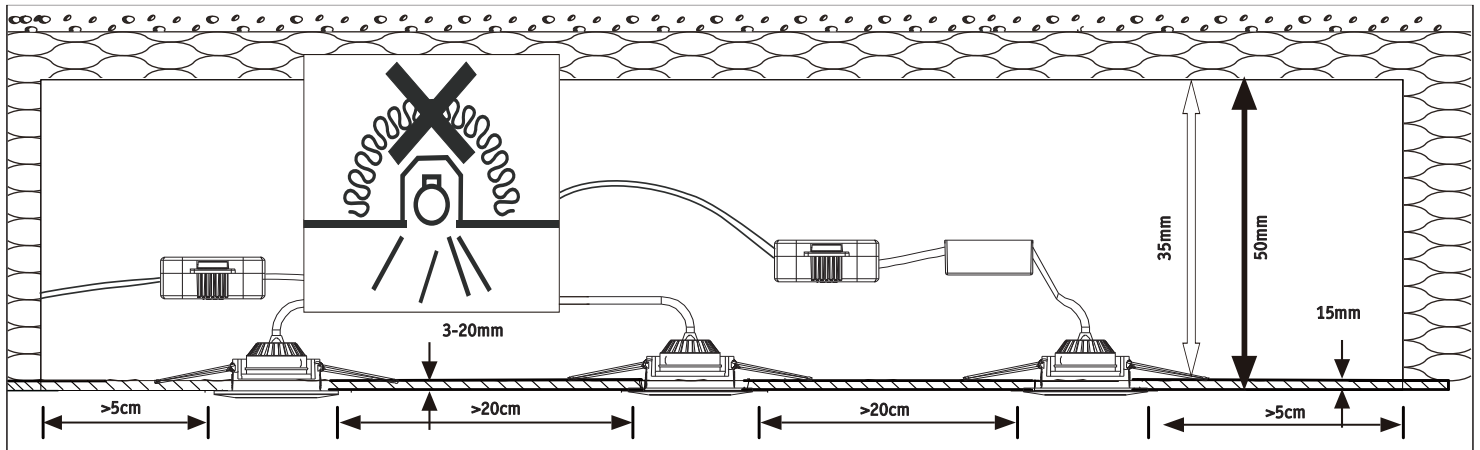

3x

3x

6x

(+MA326) PSPU 01/20

942.92_942.93
942.94_942.95
942.96_942.97

942.98_942.99
943.00_943.01
943.02_943.03
943.04_943.05

A

Safety Instructions
 Nr. 1, 4, 5, 7 off

item number	hole size
942.92_942.93 942.94_942.95	ø54mm
942.96_942.97	ø55mm
942.98_942.99 943.00_943.01 943.02_943.03 943.04_943.05	ø54mm

C

a.

b.

Safety Instructions
 Nr. 3, 4, 5, 6

E

Safety Instructions
 Nr. 3, 4, 5, 6