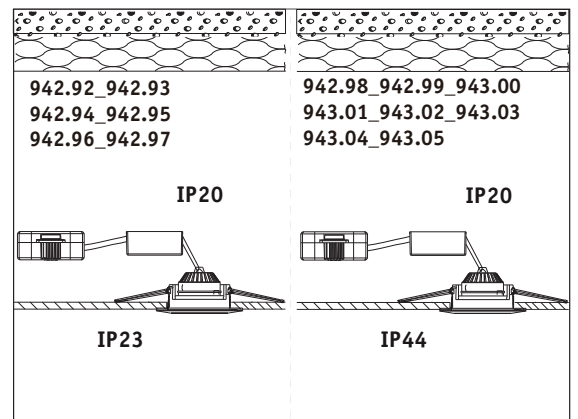

3x

3x

6x

(+MA326) PSPU 01/20

942.92_942.93
942.94_942.95
942.96_942.97

942.98_942.99
943.00_943.01
943.02_943.03
943.04_943.05

A

Safety Instructions
 Nr. 1, 4, 5, 7 off

item number	hole size
942.92_942.93 942.94_942.95	ø54mm
942.96_942.97	ø55mm
942.98_942.99 943.00_943.01 943.02_943.03 943.04_943.05	ø54mm

C

a.

b.

Safety Instructions
 Nr. 3, 4, 5, 6

E

Safety Instructions
 Nr. 3, 4, 5, 6