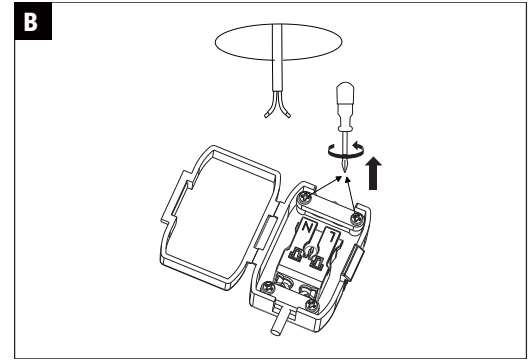

3x

3x

6x

(+MA326) PSPU 01/20

942.92_942.93
942.94_942.95
942.96_942.97

942.98_942.99
943.00_943.01
943.02_943.03
943.04_943.05

A

Safety Instructions
 Nr. 1, 4, 5, 7 off

item number	hole size
942.92_942.93 942.94_942.95	ø54mm
942.96_942.97	ø55mm
942.98_942.99 943.00_943.01 943.02_943.03 943.04_943.05	ø54mm

C

a.

b.

Safety Instructions
 Nr. 3, 4, 5, 6

E

Safety Instructions
 Nr. 3, 4, 5, 6