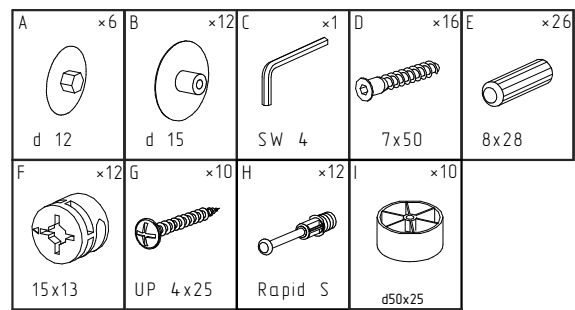

# "XENO" 60.413

No	C	L*W*H	Q
1	6	1980x850x22	1
2	5	1080x697x16	1
	7	720x560x16	1
	8	720x560x16	1
	9	520x296x16	2
	1	697x600x16	1
	3	697x488x16	1
	2	697x600x16	1
	4	697x488x16	1