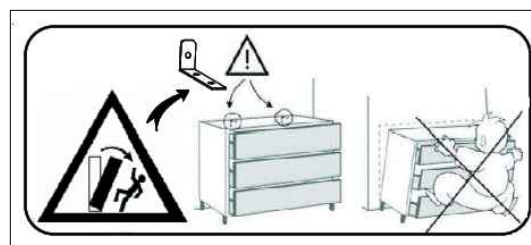

1	364x550x16	x1
2	364x550x16	x1
3L, 3R	364x1903x16	x2
4	70x550x16	x2
5	346x516x16	x1
6L, 6R	272x1791x16	x2
7	263x1913x3	x2