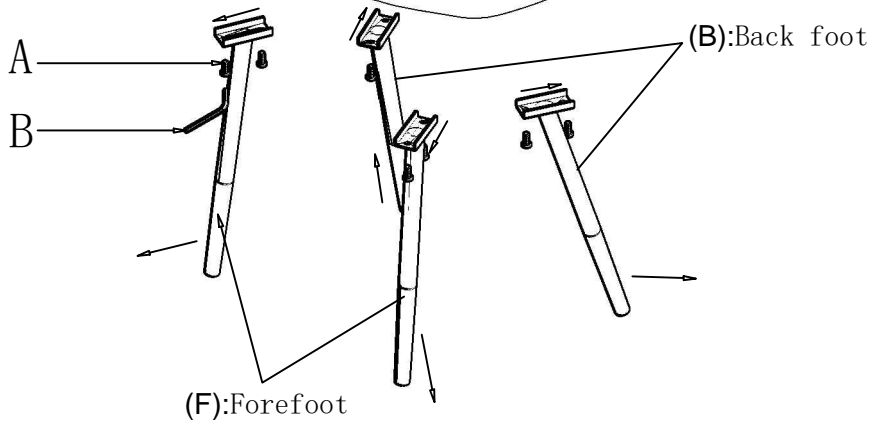

STEP: 1

Please install the foot according to the arrow direction.

(F) : Forefoot
(B) : Back foot

FINISH

B2165B			
	DESCRIPTION	GAUGE	QTY
A	allen screw	M6*12	8
B	allen key	4mm	1