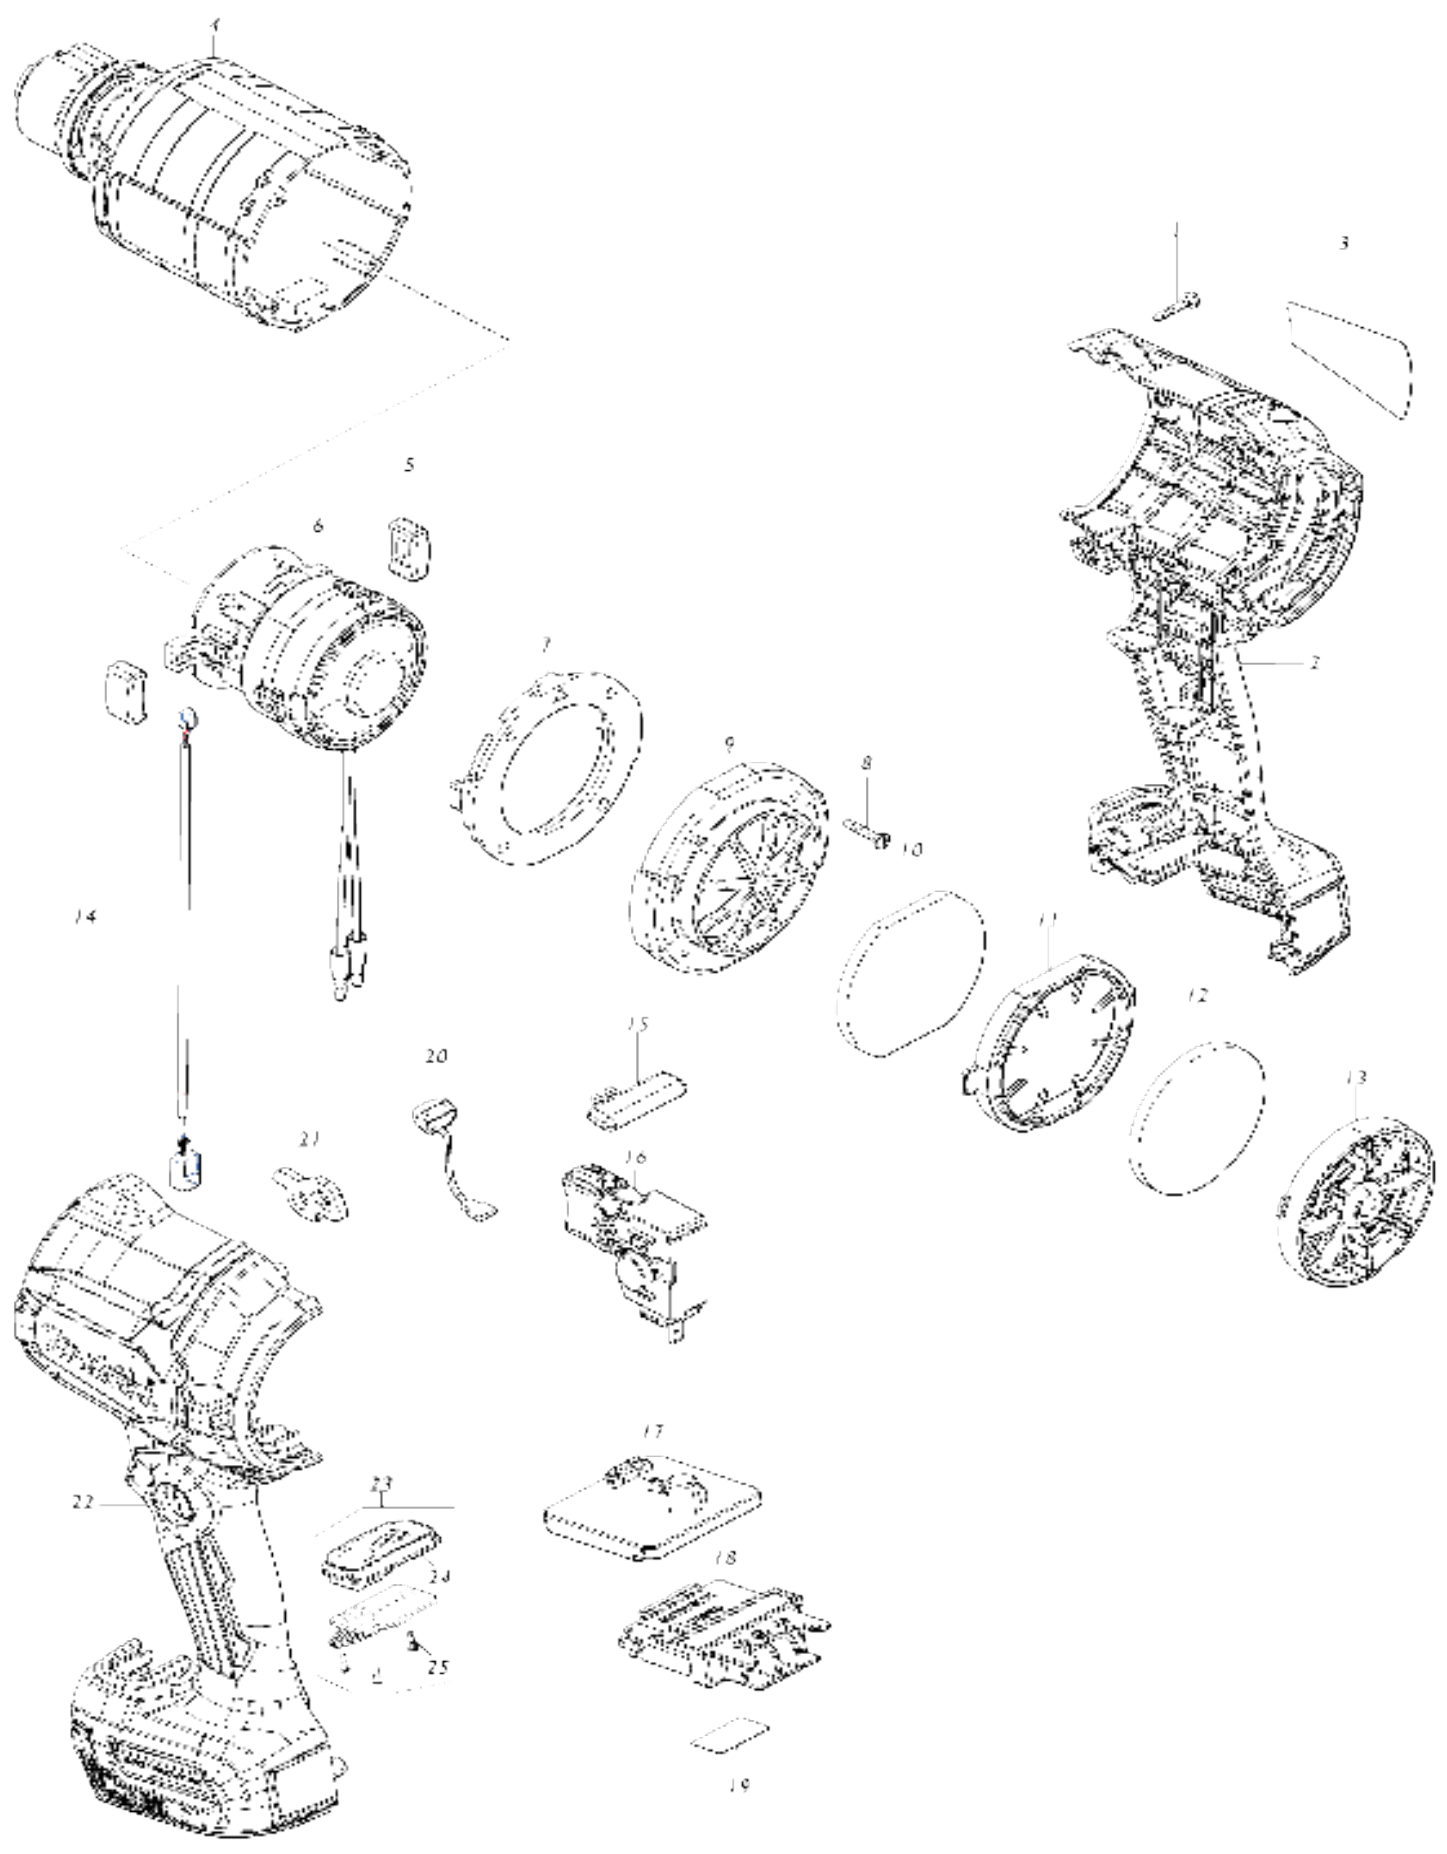

Model No.DAS180 CORDLESS DUST BLOWER

Model No.DAS180 CORDLESS DUST BLOWER

Item No.	Parts No.	Description	Interchangability	Q'ty	New/Old	Note1	Note2
001	266130-9	TAPPING SCREW BIND PT 3X16		8			
002	183Y77-1	HOUSING SET		1			
C10	263005-3	RUBBER PIN 6		2			
C20	252126-6	HEX. LOCK NUT M4-7		2			
C30	8045T0-0	CAUTION LABEL		1			
D10		INC. 22					
003	8588A8-1	DAS180 NAME PLATE		1			
004	141K56-1	MOTOR HOUSING COMPLETE		1			
C10	422826-4	SPONGE SHEET		1			
005	422816-7	MOTOR COVER SEAL		2			
006	629B99-4	MOTOR ASSEMBLY		1	*		
006-1	629C73-8	MOTOR ASSEMBLY	<	1			
007	422817-5	MOTOR COVER		1			
008	266130-9	TAPPING SCREW BIND PT 3X16		4			
009	413C47-7	REAR COVER		1			
010	422824-8	FILTER A		1			
011	413C49-3	FILTER HOLDER		1			
012	422825-6	FILTER B		1			
013	141G57-5	DUST CAP COMPLETE		1			
C10	263032-0	RUBBER PIN 4		2			
014	638A30-3	LEAD UNIT		1			
015	412697-7	LOCK OFF BUTTON		1			
016	650019-5	SWITCH C3JW-4B-L		1			
017	620L90-5	CONTROLLER		1			
018	643874-2	TERMINAL		1			
019	8588B4-6	DAS180 SERIAL NO. LABEL		1			
020	620521-2	LED CIRCUIT		1			
021	347914-5	STRAP RING		1			
022	183Y77-1	HOUSING SET		1			
C10	263005-3	RUBBER PIN 6		2			
C20	252126-6	HEX. LOCK NUT M4-7		2			
C30	8045T0-0	CAUTION LABEL		1			
D10		INC. 2					
023	620L89-0	INDICATION CIRCUIT COMPLETE		1			
D10		INC. 24,25					
024	687E52-4	SWITCH PLATE COMPLETE		1			
025	266490-9	TAPPING SCREW PT 2X6		3			
A01	191X19-5	WIDE RANGE NOZZLE SET		1			
A02	191X11-1	NOZZLE 3 SET		1			
A03	191X13-7	NOZZLE 7 SET		1			
A04	191X15-3	NOZZLE 13 SET		1			
A05	191X17-9	PINCH VALVE NOZZLE SET		1			
A06	831304-7	ACCESSORY BAG		1			
A07	***DC18RC	DC18RC FAST CHARGER		1			
D10		COMPO-PARTS					
A08	197280-8	BATTERY BL1850B SET		1			
A09	832074-1	TOOL BAG		1			

Please state Parts No. when your order.

Print Date 04/02/2024