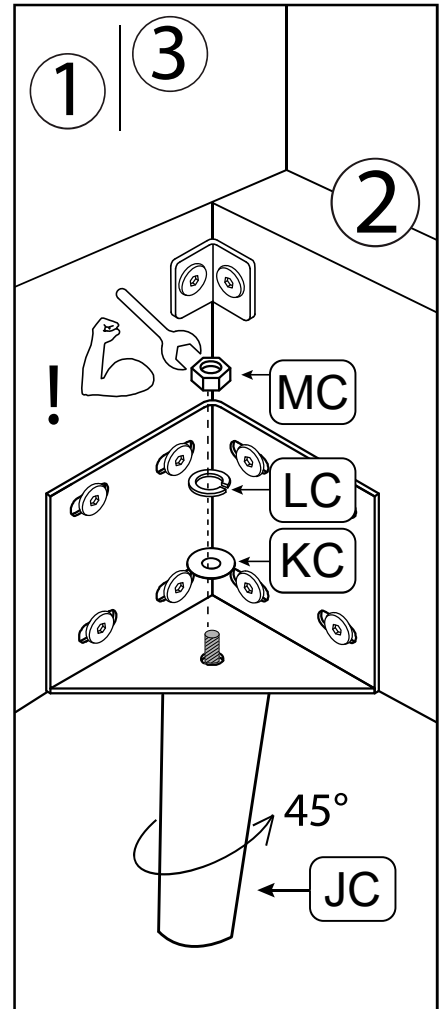

PAROS by meise (B-480)

120/140 cm
 160/180 cm

AC-111	BC-111	CC-111	DC-111	EC-111	FC-111	GC-111	HC-111	IC-111
2	4	4	40	2	1	2	-	1
							-	
ca. 200-320	4*20		M8*35		1989*70*20	M6*15		Set
JC-111	KC-111	LC-111	MC-111	NC-111	OC-111	PC-111	QC-111	RC-111
4	4	4	4	4	1	1	-	-
							-	-
H 150	M10*22	M10	M10		5	M10		

		 30 min		 < 120 KG < 120 KG				
---	---	---	---	--	--	--	--	--

1

1.

2.

3.

2