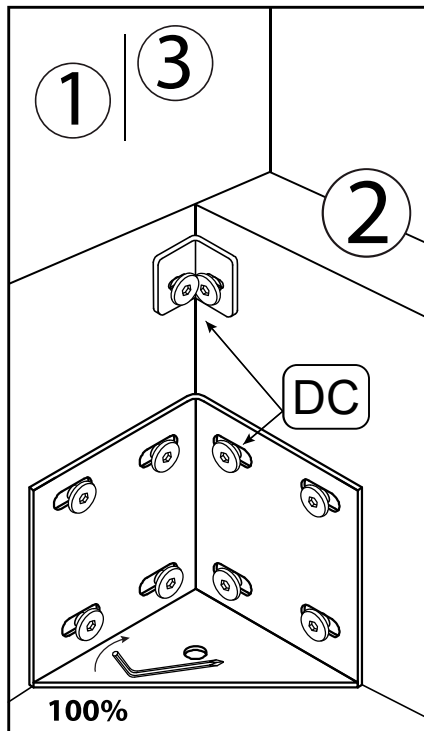

PAROS by meise (B-480)

120/140 cm
 160/180 cm

AC-111	BC-111	CC-111	DC-111	EC-111	FC-111	GC-111	HC-111	IC-111
2	4	4	40	2	1	2	-	1
							-	
ca. 200-320	4*20		M8*35		1989*70*20	M6*15		Set
JC-111	KC-111	LC-111	MC-111	NC-111	OC-111	PC-111	QC-111	RC-111
4	4	4	4	4	1	1	-	-
							-	-
H 150	M10*22	M10	M10		5	M10		

		 30 min		 < 120 KG < 120 KG				
---	---	---	---	--	--	--	--	--

1

1.

2.

3.

2