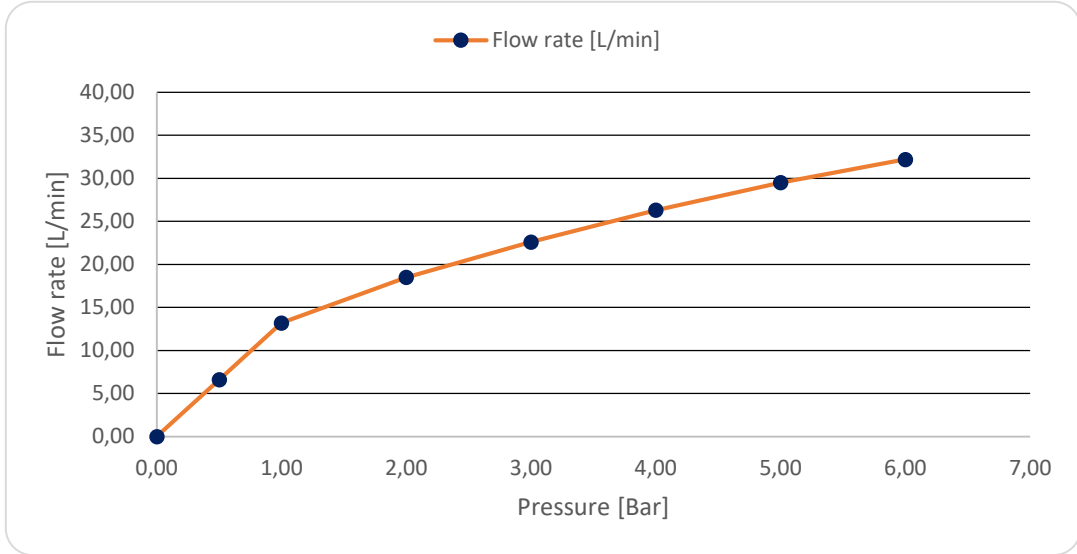

## ARCHITECTURA SQUARE CONCEALED SHOWER MIXER

### PRODUCT INFORMATION

<b>Model</b>	<b>TVS125002000</b>
Collection	Architectura Square
Finish	Polished Chrome
Cartridge	35 with ceramic disc
Faucet Material	Brass
Red/Blue Indexing	On Lever
Number of Outlets	1
Required Concealed	TVS00035100000

## FLOW CHART