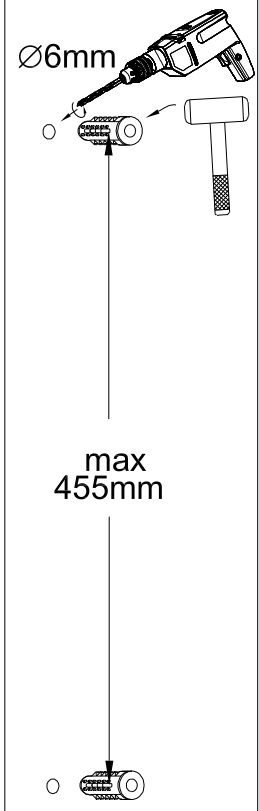

HS002

Handbrause-Set matt schwarz Hand shower set matt black

1

2

3

4

5

6