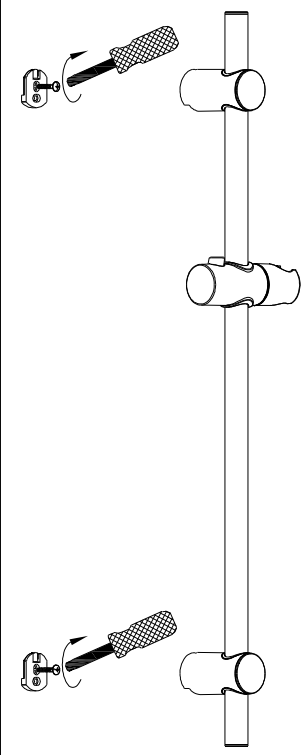

HS002

Handbrause-Set matt schwarz Hand shower set matt black

1

2

3

4

5

6