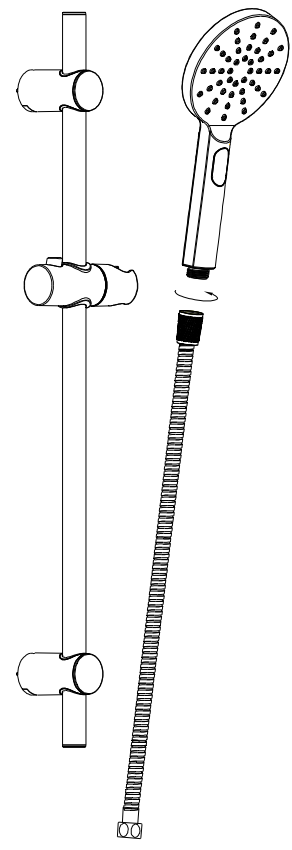

HS002

Handbrause-Set matt schwarz Hand shower set matt black

1

2

3

4

5

6