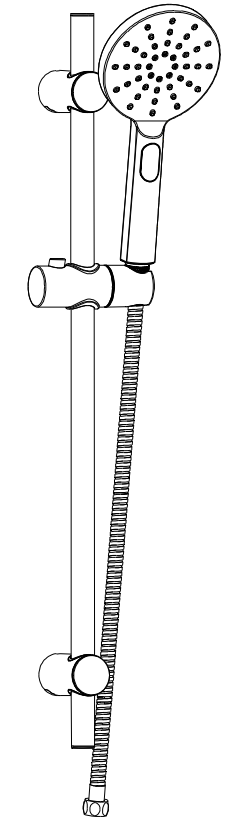

HS002

Handbrause-Set matt schwarz Hand shower set matt black

1

2

3

4

5

6