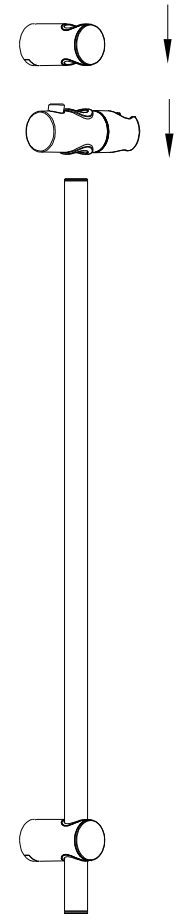

HS002

Handbrause-Set matt schwarz Hand shower set matt black

1

2

3

4

5

6