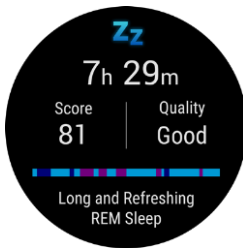

SCREENSHOTS

Health Snapshot

Krafttraining

Body Battery

Sleep Score

HIIT

Garmin Pay

Smart Notifications