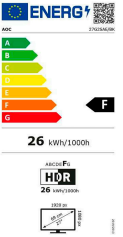

## 27G2SAE/BK

27 inch (68.6 cm) LCD MONITOR

27" gaming monitor with 165Hz refresh rate, 1ms MPRT response time and FreeSync Premium

### Screen

Resolution	1920x1080
Refresh rate	165Hz
Screen size (inch)	27 inch
Screen size (cm)	68.6 cm
Flat / Curved	Flat
Backlight	WLED
Panel Type	VA
Aspect ratio	16:9
Display Colours	16.7 Million
sRGB Coverage (%) (CIE 1931)	12194
Scanning Frequency	VGA/HDMI1.4 : 30 -160KHz (H) DP1.2 : 30 -200KHz (H) VGA/HDMI1.4 :48-144Hz (V) DP1.2:48-165Hz (V)
Response time (GtG)	4 ms
Response Time (MPRT)	1 ms
Contrast (static)	3000:1
Brightness (typical)	350 cd/m <sup>2</sup>
Viewing angle (CR10)	178/178 °
Hard Glass	Antiglare
OSD languages	EN, FR, ES, PT, DE, IT, NL, SE, FI, PL, CZ, RU, KR, CN (T), CN (S), JP