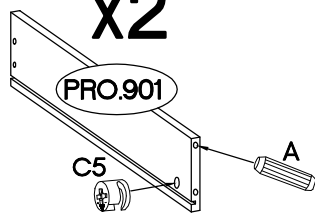

Coli	Ersatzteil Nummer	Dimension	Coli	Ersatzteil Nummer	Dimension
1/2	PRO.101	218x348x18	2/2	PRO.301 x7	371x294x18
	PRO.102	218x348x18		PRO.501	218x314x18
	PRO.201	800x350x18		PRO.601 x2	2127x385x2,5
	PRO.202	800x350x18		PRO.701	2112x378x18
	PRO.403	372x298x18			
	PRO.401 x2	372x312x18			
	PRO.602 x2	334x296x2,5			
	PRO.702 x2	166x376x18			
	PRO.901 x2	300x100x12			
	PRO.902 x2	300x100x12			
	PRO.903 x2	324x100x12			

1

 †12/10mm C5 4	 †8x30mm A 8
---	---

x2

x2

x2

2

x2

 †6x42mm B2 4

3

 L=20mm D2 4
--

B

x2

C

A=B

x2

C

4

4.0x30mm
R12
4
L
4
S23
2

5 - 16

17 - 0

5

 +8x30mm A	 +15/12mm C	 L=20mm D2	 +6,3x20mm M3	 +20/8mm J14	 +6,3x13mm M2	 L=300mm I14	 +3,0x16mm P11	 Z3
12	6	12	8	8	8	2	2	1

6

L=56mm 	∅15/12mm 	L=20mm 
D4	C	D2
2	12	6