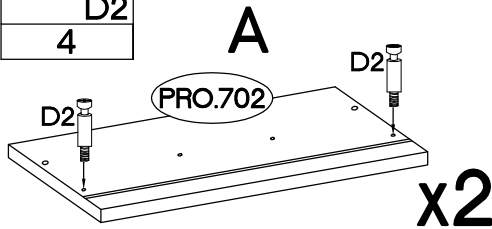

Coli	Ersatzteil Nummer	Dimension	Coli	Ersatzteil Nummer	Dimension
1/2	PRO.101	218x348x18	2/2	PRO.301 x7	371x294x18
	PRO.102	218x348x18		PRO.501	218x314x18
	PRO.201	800x350x18		PRO.601 x2	2127x385x2,5
	PRO.202	800x350x18		PRO.701	2112x378x18
	PRO.403	372x298x18			
	PRO.401 x2	372x312x18			
	PRO.602 x2	334x296x2,5			
	PRO.702 x2	166x376x18			
	PRO.901 x2	300x100x12			
	PRO.902 x2	300x100x12			
	PRO.903 x2	324x100x12			

1

 †12/10mm C5 4	 †8x30mm A 8
---	---

x2

x2

x2

2

x2

 †6x42mm B2 4

3

 L=20mm D2 4
--

B

x2

C

A=B

x2

C

4

4.0x30mm
R12
4
L
4
S23
2

5 - 16

17 - 0

5

 +8x30mm A	 +15/12mm C	 L=20mm D2	 +6,3x20mm M3	 +20/8mm J14	 +6,3x13mm M2	 L=300mm I14	 +3,0x16mm P11	 Z3
12	6	12	8	8	8	2	2	1

6

L=56mm 	∅15/12mm 	L=20mm 
D4	C	D2
2	12	6