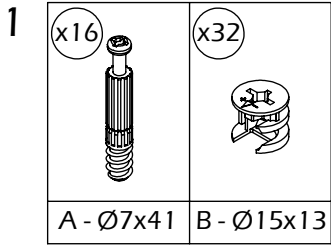

SET A LEFT 34