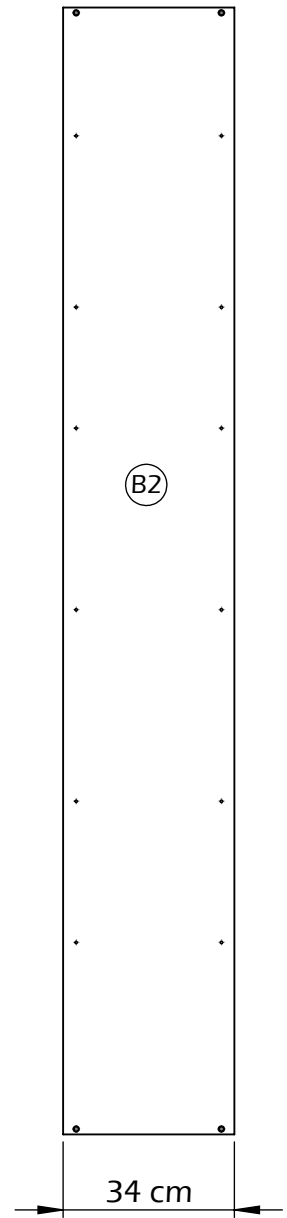

END SIDES

MIDDLE SIDES