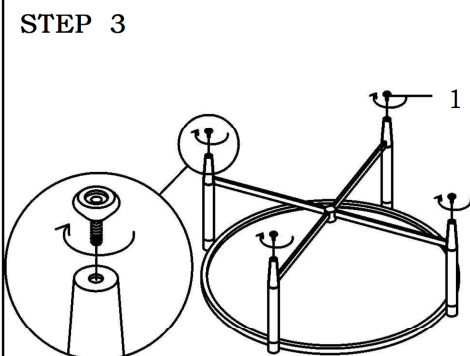

MARILYN COFFEE TABLE ASSEMBLY INSTRUCTIONS

PARTS PACKING CONFIGURATIONS

- A: LEG 4PCS
- B: TOP FRAME 1PC
- C: BOTTOM FRAME 1PC
- D: GLASS TOP 1PC

HARDWARE PACKED IN BOX

NO	DESCRIPTION	IMAGE	QUANTITY
1	LEG LEVELER		4PCS

COFFEE TABLE FULLY ASSEMBLED

STEP 1

STEP 2

STEP 3

STEP 4

FULLY ASSEMBLED