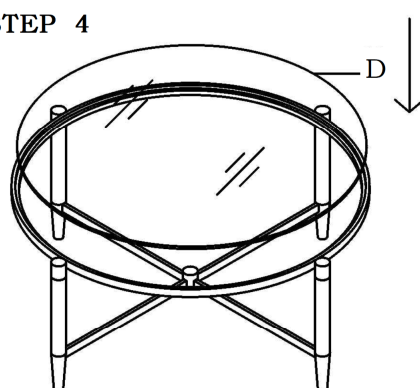

MARILYN COFFEE TABLE ASSEMBLY INSTRUCTIONS

PARTS PACKING CONFIGURATIONS

- A: LEG 4PCS
- B: TOP FRAME 1PC
- C: BOTTOM FRAME 1PC
- D: GLASS TOP 1PC

HARDWARE PACKED IN BOX

NO	DESCRIPTION	IMAGE	QUANTITY
1	LEG LEVELER		4PCS

COFFEE TABLE FULLY ASSEMBLED

STEP 1

STEP 2

STEP 3

STEP 4

FULLY ASSEMBLED