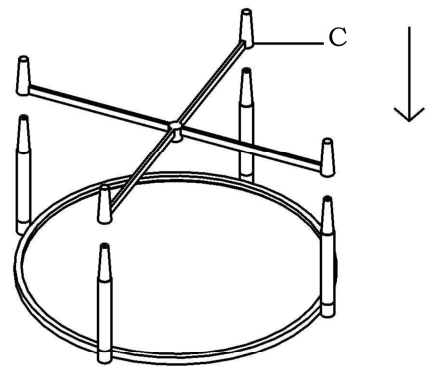

MARILYN COFFEE TABLE ASSEMBLY INSTRUCTIONS

PARTS PACKING CONFIGURATIONS

- A: LEG 4PCS
- B: TOP FRAME 1PC
- C: BOTTOM FRAME 1PC
- D: GLASS TOP 1PC

HARDWARE PACKED IN BOX

NO	DESCRIPTION	IMAGE	QUANTITY
1	LEG LEVELER		4PCS

COFFEE TABLE FULLY ASSEMBLED

STEP 1

STEP 2

STEP 3

STEP 4

FULLY ASSEMBLED