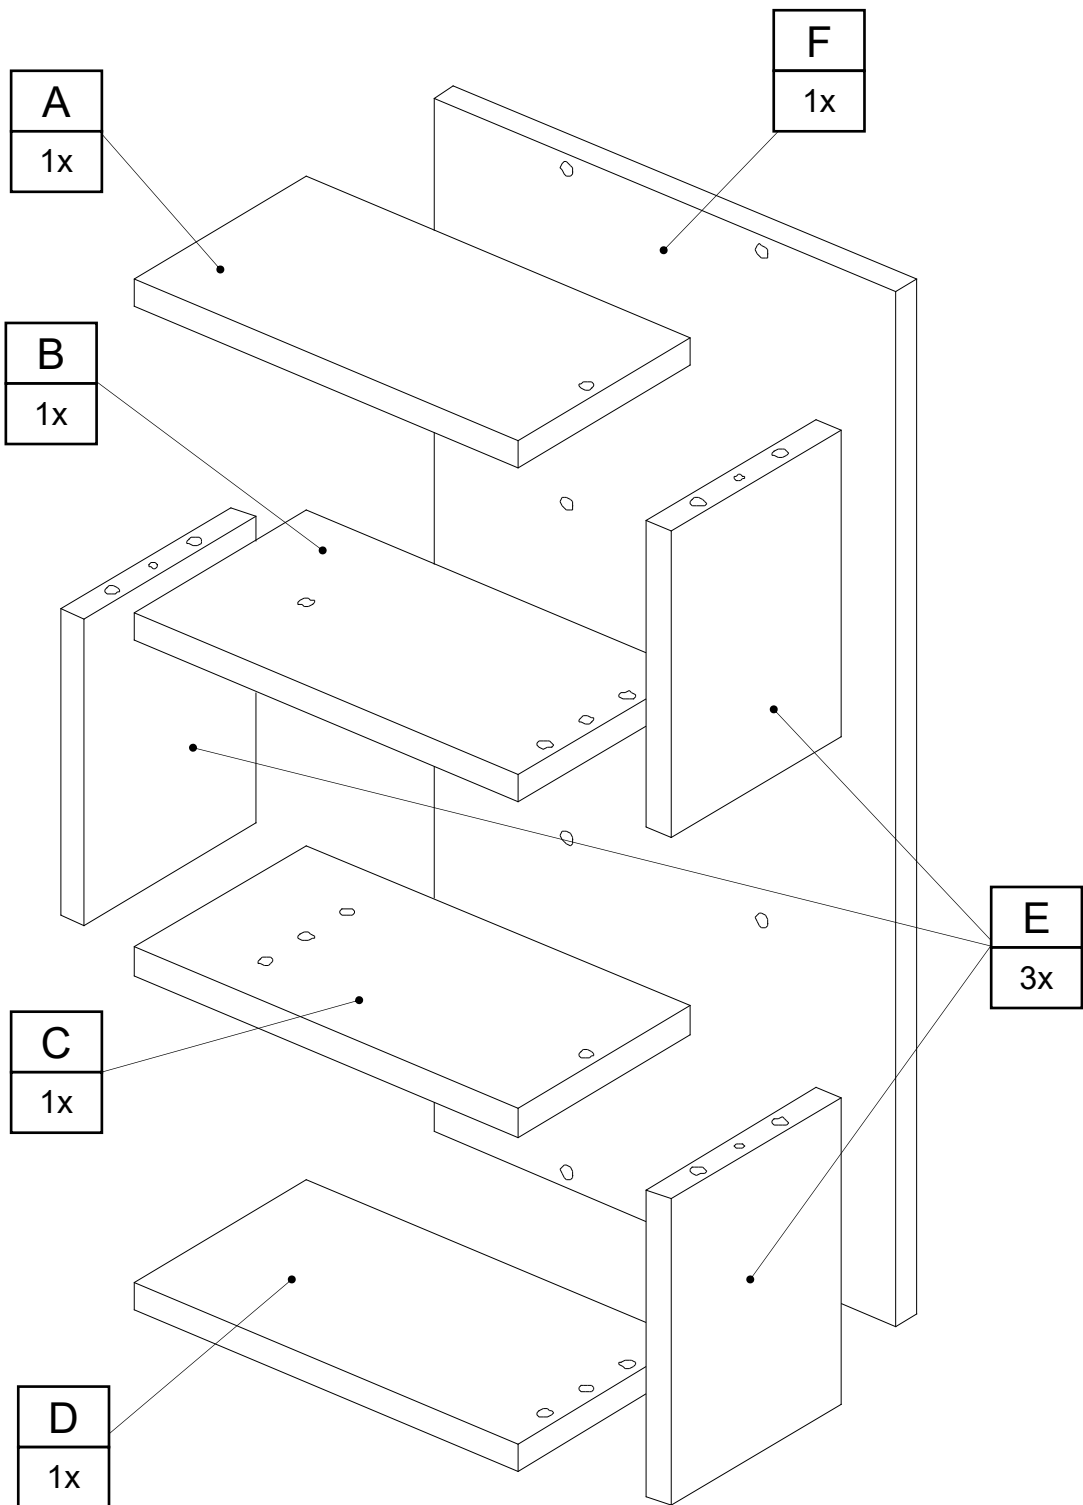

COSMO

welltime

ITM:166211
30X60X15 cm

Ø8x30mm

O02 12x

3,5x16mm

F03 4x

7x50mm

H02 14x

4mm

W07 1x

L03 6x

W17 2x

Ø8 mm

O07 2x

P03 2x

4,5x40mm

W02 2x

1

3x

2

3

H02*2

W07*1