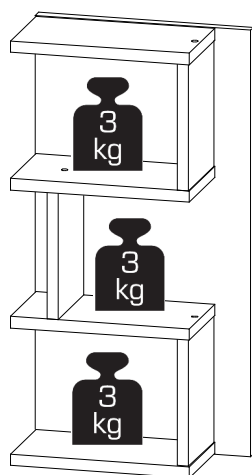

COSMO

welltime

ITM:166211
30X60X15 cm

Ø8x30mm

O02 12x

3,5x16mm

F03 4x

7x50mm

H02 14x

4mm

W07 1x

L03 6x

W17 2x

Ø8 mm

O07 2x

P03 2x

4,5x40mm

W02 2x

1

3x

2

3

H02*2

W07*1