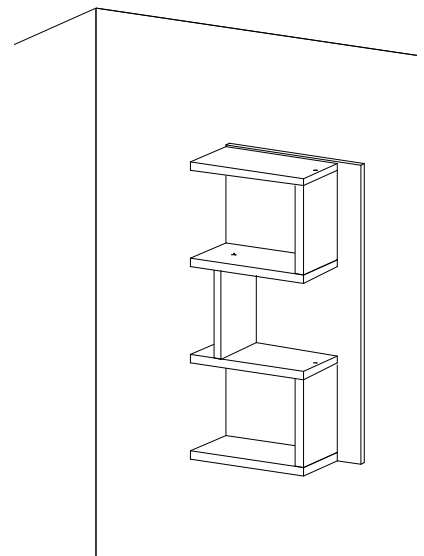

O07*2

W02*2