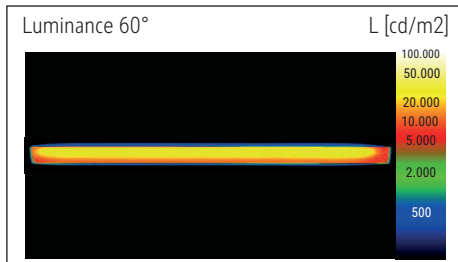

LED desk lamp MAULpirro, dimmable

- **Affordable, dimmable LED lamp**
- **Flex area for the precise adjustment of the light angle**
- **Muted: Understated design, harmoniously fits into any space**
- **Extremely economical: Latest LED technology**
- **4-level dimmer**
- **Technical safety concept Made by MAUL**
- Convenient: Diffuser for reduction of shades
- Light source and operating device replaceable
- Recyclable packaging