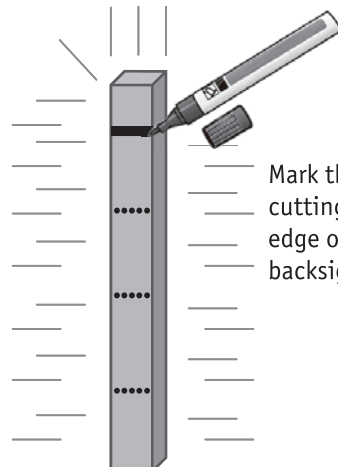

On

Mark the cutting edge on the backside

Off

Cuttable every 3,3cm

IP20

On