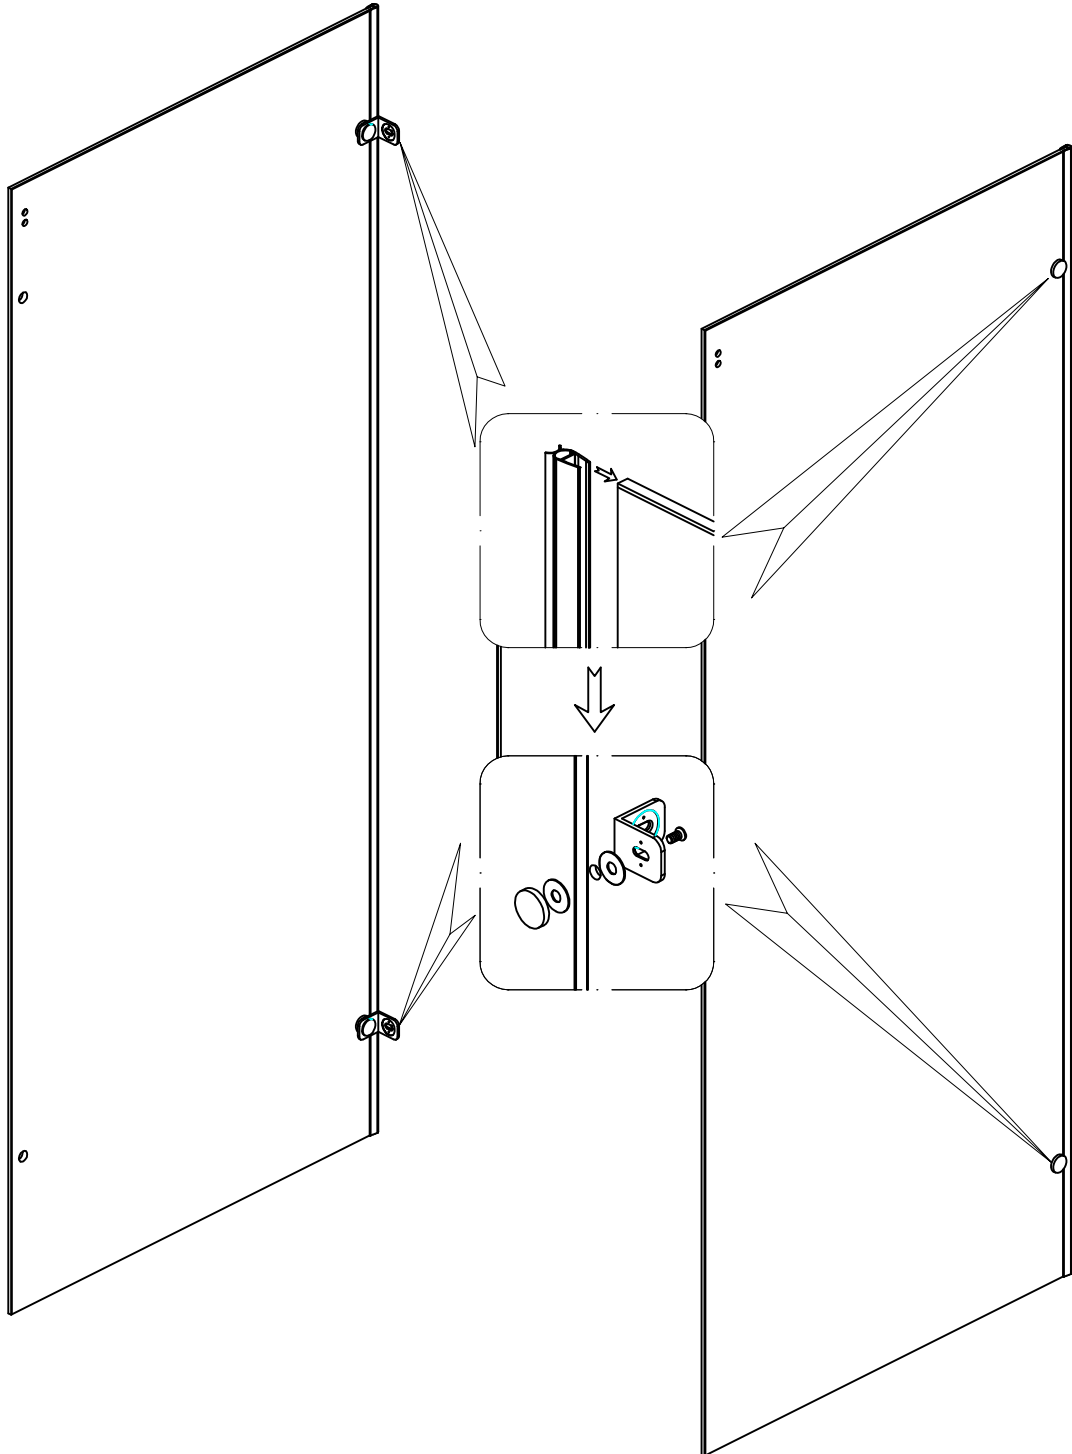

Duschkabine Ravenna17-2U

Lieferumfang

Ravenna17-2 T ü r 1000

$$\textcircled{1} + \textcircled{2} + \textcircled{3} + \textcircled{4} =$$

Ravenna17-2 T ü r 100 ①

Montage Ravenna17-2U Neu ②

Ravenna17-2 Seiten(1ST) ③

Ravenna17-2 Seiten(2ST) ④

Ravenna17-2 T ü r 1050-1500

$$\textcircled{1} + \textcircled{2} + \textcircled{3} + \textcircled{4} + \textcircled{5} =$$

Ravenna17-2 T ü r **①**

Montage Ravenna17-2U Neu ②

Ravenna17-2
Seiten (1ST) ③

Ravenna17-2
Seiten (2ST) ④

Ravenna17 T ü r 105-150
Laufschiene ⑤

| size | B | A |
|------|-----|------|
| 750 | 730 | — |
| 800 | 780 | — |
| 900 | 880 | — |
| 1000 | 980 | 1010 |
| 1100 | — | 1110 |
| 1200 | — | 1210 |
| 1300 | — | 1310 |
| 1400 | — | 1410 |
| 1500 | — | 1510 |