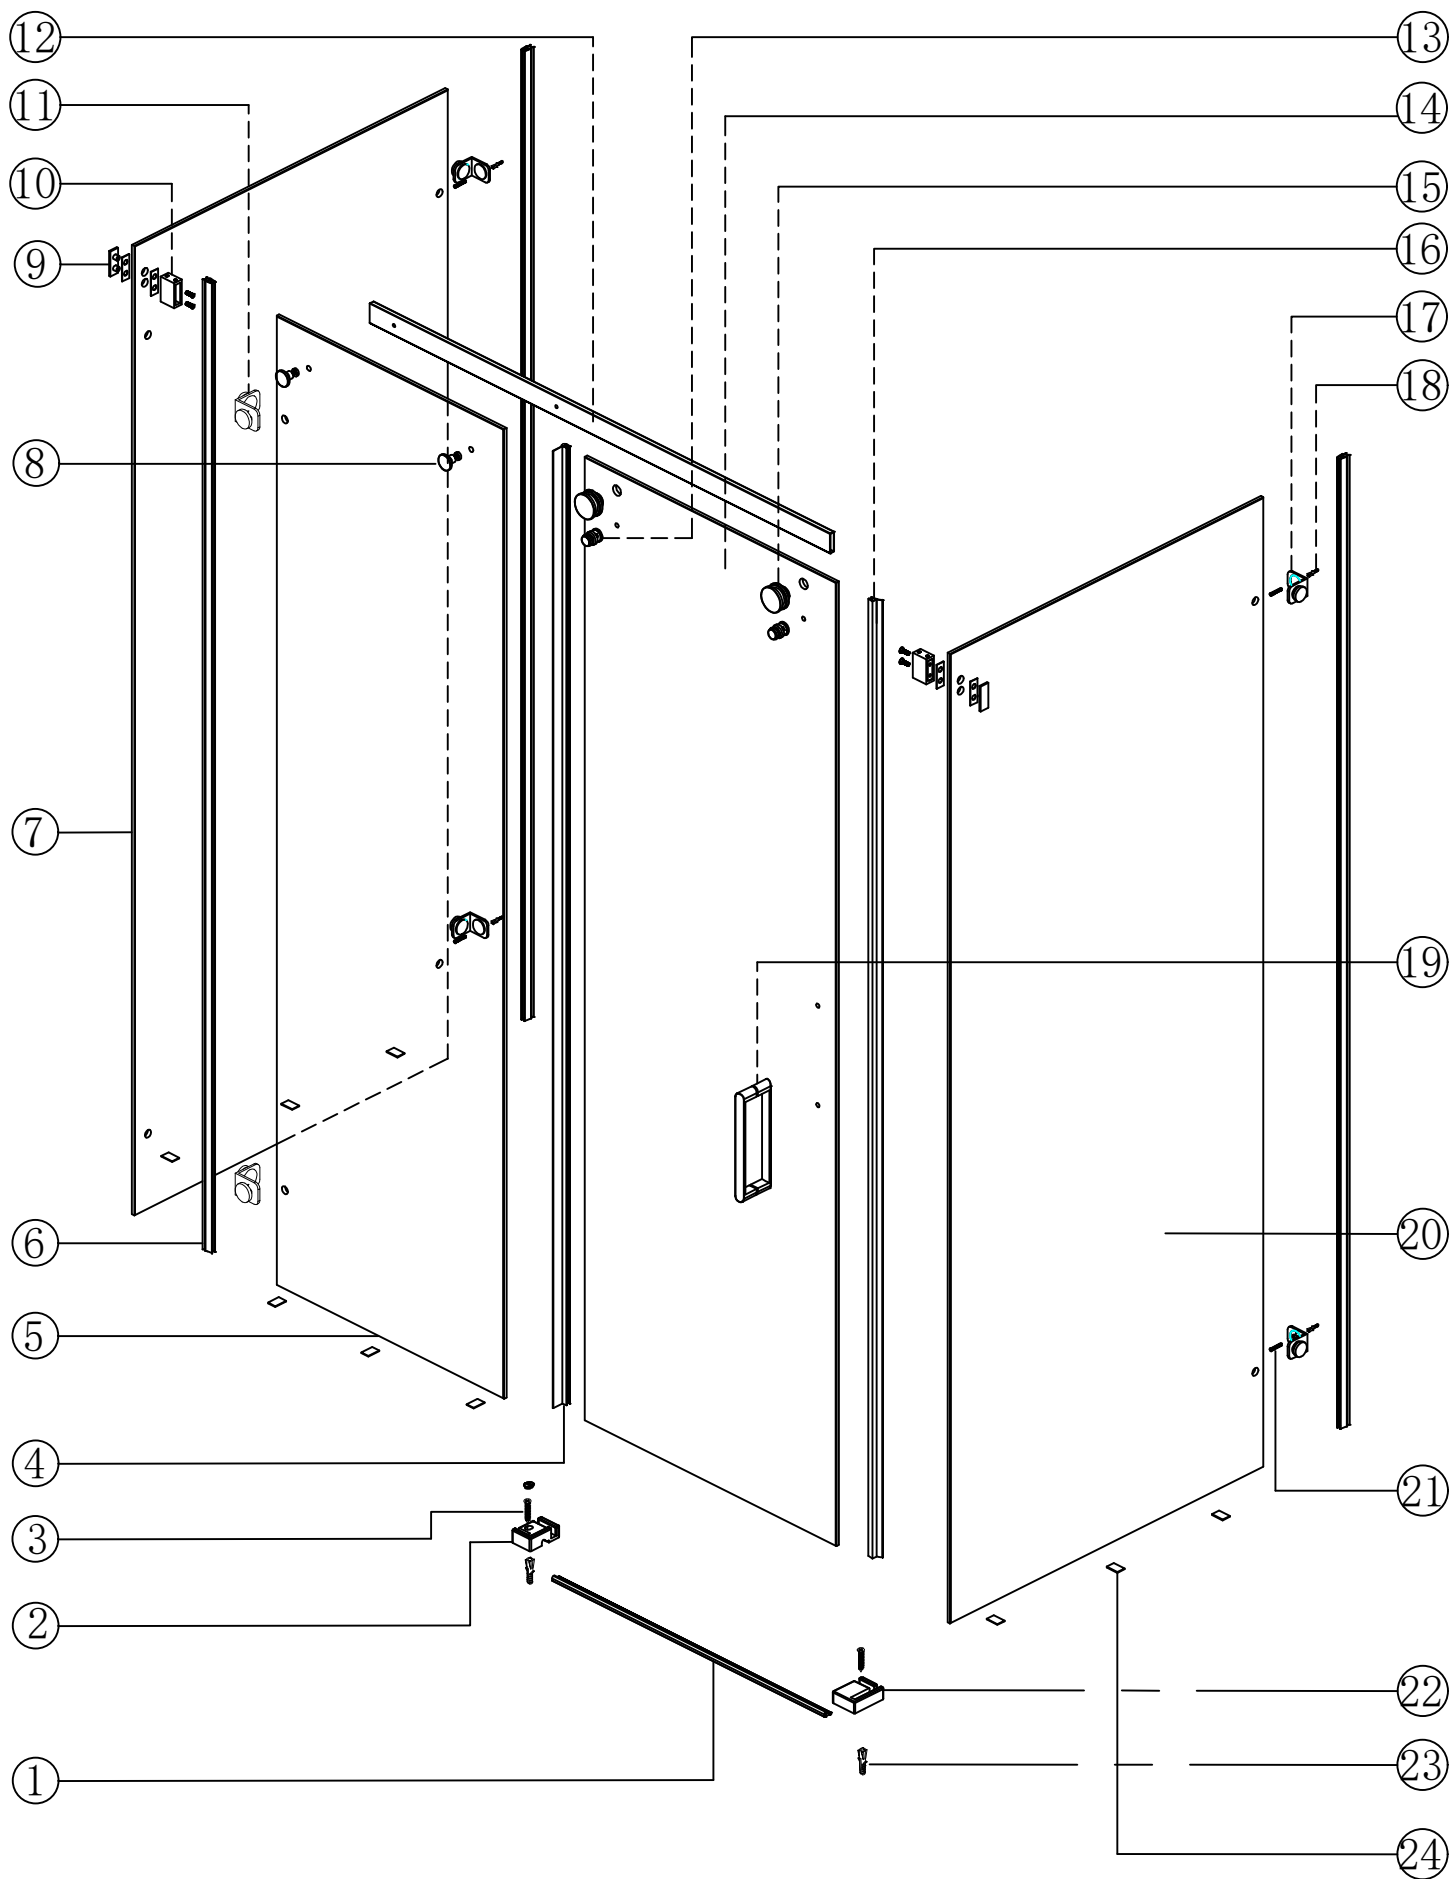

Duschkabine Ravenna17-2U

Lieferumfang

Ravenna17-2 T ü r 1000

$$\textcircled{1} + \textcircled{2} + \textcircled{3} + \textcircled{4} =$$

Ravenna17-2 T ü r 100 ①

Montage Ravenna17-2U Neu ②

Ravenna17-2 Seiten(1ST) ③

Ravenna17-2 Seiten(2ST) ④

Ravenna17-2 T ü r 1050-1500

$$\textcircled{1} + \textcircled{2} + \textcircled{3} + \textcircled{4} + \textcircled{5} =$$

Ravenna17-2 T ü r **①**

Montage Ravenna17-2U Neu ②

Ravenna17-2
Seiten (1ST) ③

Ravenna17-2
Seiten (2ST) ④

Ravenna17 T ü r 105-150
Laufschiene ⑤

| size | B | A |
|------|-----|------|
| 750 | 730 | — |
| 800 | 780 | — |
| 900 | 880 | — |
| 1000 | 980 | 1010 |
| 1100 | — | 1110 |
| 1200 | — | 1210 |
| 1300 | — | 1310 |
| 1400 | — | 1410 |
| 1500 | — | 1510 |