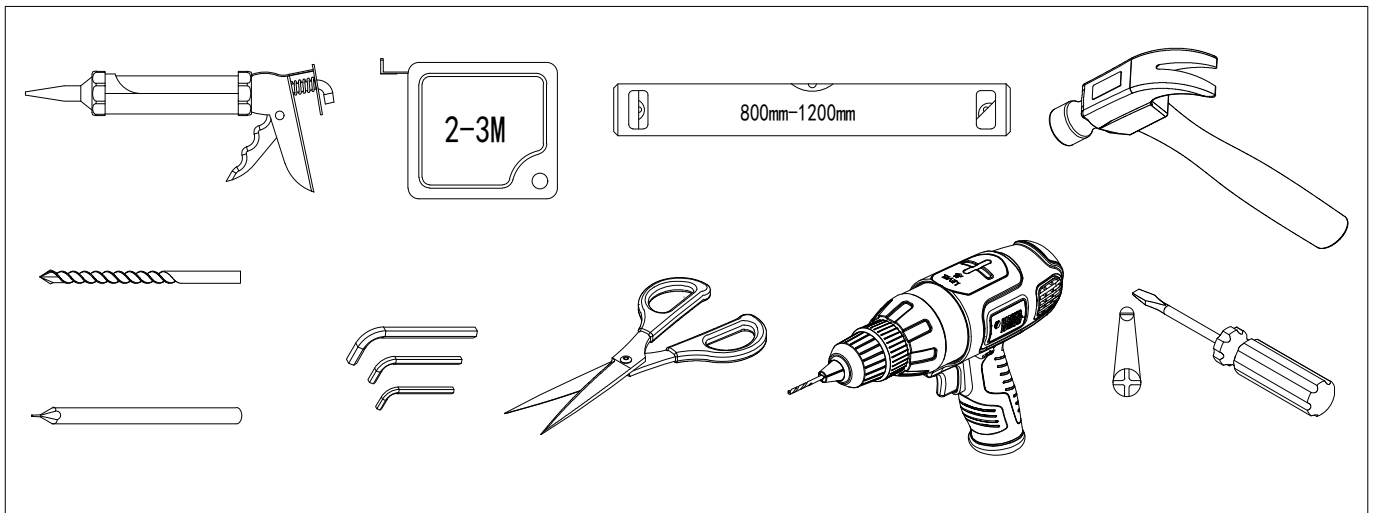

Duschkabine Ravenna17-2U

Lieferumfang

Ravenna17-2 T ü r 1000

$$\textcircled{1} + \textcircled{2} + \textcircled{3} + \textcircled{4} =$$

Ravenna17-2 T ü r 100 ①

Montage Ravenna17-2U Neu ②

Ravenna17-2 Seiten(1ST) ③

Ravenna17-2 Seiten(2ST) ④

Ravenna17-2 T ü r 1050-1500

$$\textcircled{1} + \textcircled{2} + \textcircled{3} + \textcircled{4} + \textcircled{5} =$$

Ravenna17-2 T ü r **①**

Montage Ravenna17-2U Neu ②

Ravenna17-2
Seiten (1ST) ③

Ravenna17-2
Seiten (2ST) ④

Ravenna17 T ü r 105-150
Laufschiene ⑤

| size | B | A |
|------|-----|------|
| 750 | 730 | — |
| 800 | 780 | — |
| 900 | 880 | — |
| 1000 | 980 | 1010 |
| 1100 | — | 1110 |
| 1200 | — | 1210 |
| 1300 | — | 1310 |
| 1400 | — | 1410 |
| 1500 | — | 1510 |