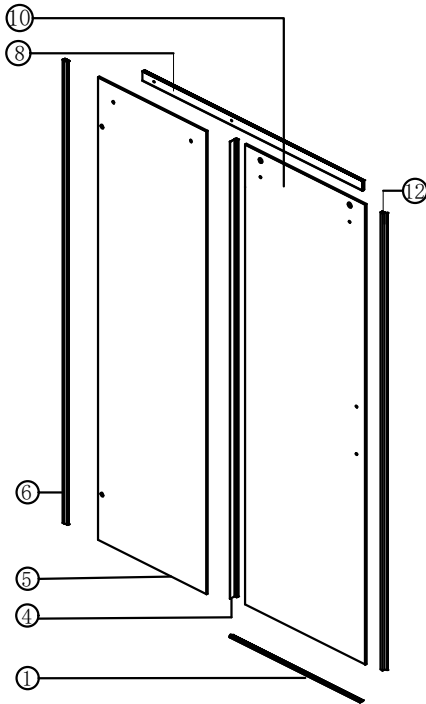

Duschkabine Ravenna17-2U

Lieferumfang

Ravenna17-2 T ü r 1000

$$\textcircled{1} + \textcircled{2} + \textcircled{3} + \textcircled{4} =$$

Ravenna17-2 T ü r 100 ①

Montage Ravenna17-2U Neu ②

Ravenna17-2 Seiten(1ST) ③

Ravenna17-2 Seiten(2ST) ④

Ravenna17-2 T ü r 1050-1500

$$\textcircled{1} + \textcircled{2} + \textcircled{3} + \textcircled{4} + \textcircled{5} =$$

Ravenna17-2 T ü r **①**

Montage Ravenna17-2U Neu ②

Ravenna17-2
Seiten (1ST) ③

Ravenna17-2
Seiten (2ST) ④

Ravenna17 T ü r 105-150
Laufschiene ⑤

| size | B | A |
|------|-----|------|
| 750 | 730 | — |
| 800 | 780 | — |
| 900 | 880 | — |
| 1000 | 980 | 1010 |
| 1100 | — | 1110 |
| 1200 | — | 1210 |
| 1300 | — | 1310 |
| 1400 | — | 1410 |
| 1500 | — | 1510 |