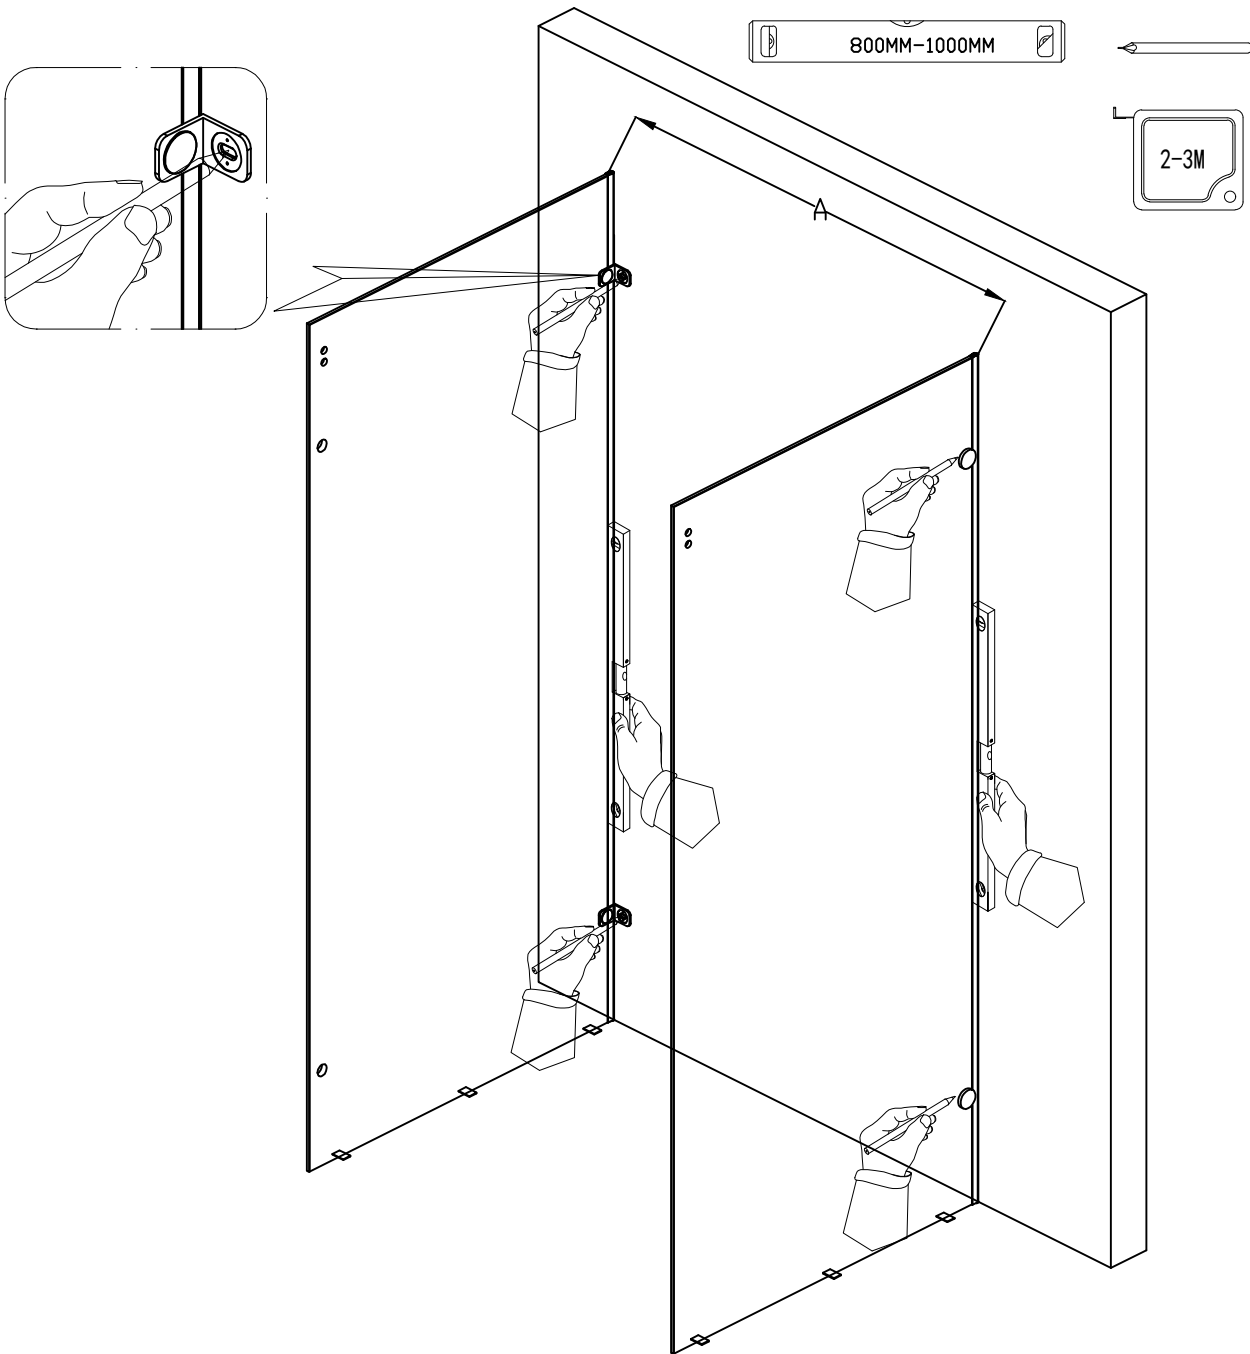

Duschkabine Ravenna17-2U

Lieferumfang

Ravenna17-2 T ü r 1000

$$\textcircled{1} + \textcircled{2} + \textcircled{3} + \textcircled{4} =$$

Ravenna17-2 T ü r 100 ①

Montage Ravenna17-2U Neu ②

Ravenna17-2 Seiten(1ST) ③

Ravenna17-2 Seiten(2ST) ④

Ravenna17-2 T ü r 1050-1500

$$\textcircled{1} + \textcircled{2} + \textcircled{3} + \textcircled{4} + \textcircled{5} =$$

Ravenna17-2 T ü r **①**

Montage Ravenna17-2U Neu ②

Ravenna17-2
Seiten (1ST) ③

Ravenna17-2
Seiten (2ST) ④

Ravenna17 T ü r 105-150
Laufschiene ⑤

| size | B | A |
|------|-----|------|
| 750 | 730 | — |
| 800 | 780 | — |
| 900 | 880 | — |
| 1000 | 980 | 1010 |
| 1100 | — | 1110 |
| 1200 | — | 1210 |
| 1300 | — | 1310 |
| 1400 | — | 1410 |
| 1500 | — | 1510 |