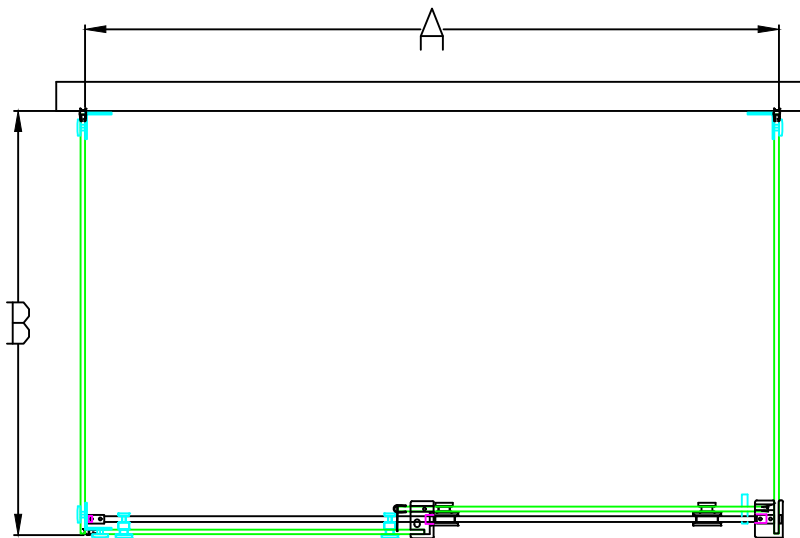

Duschkabine Ravenna17-2U

Lieferumfang

Ravenna17-2 T ü r 1000

$$\textcircled{1} + \textcircled{2} + \textcircled{3} + \textcircled{4} =$$

Ravenna17-2 T ü r 100 ①

Montage Ravenna17-2U Neu ②

Ravenna17-2 Seiten(1ST) ③

Ravenna17-2 Seiten(2ST) ④

Ravenna17-2 T ü r 1050-1500

$$\textcircled{1} + \textcircled{2} + \textcircled{3} + \textcircled{4} + \textcircled{5} =$$

Ravenna17-2 T ü r **①**

Montage Ravenna17-2U Neu ②

Ravenna17-2
Seiten (1ST) ③

Ravenna17-2
Seiten (2ST) ④

Ravenna17 T ü r 105-150
Laufschiene ⑤

| size | B | A |
|------|-----|------|
| 750 | 730 | — |
| 800 | 780 | — |
| 900 | 880 | — |
| 1000 | 980 | 1010 |
| 1100 | — | 1110 |
| 1200 | — | 1210 |
| 1300 | — | 1310 |
| 1400 | — | 1410 |
| 1500 | — | 1510 |