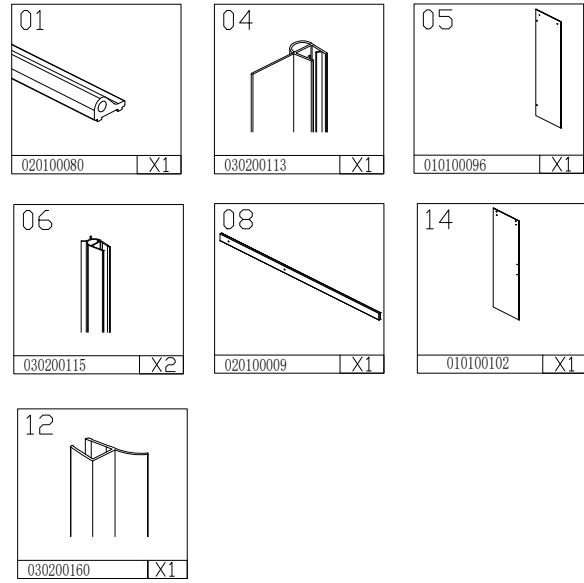

Duschkabine Ravenna17-2U

Lieferumfang

Ravenna17-2 T ü r 1000

$$\textcircled{1} + \textcircled{2} + \textcircled{3} + \textcircled{4} =$$

Ravenna17-2 T ü r 100 ①

Montage Ravenna17-2U Neu ②

Ravenna17-2 Seiten(1ST) ③

Ravenna17-2 Seiten(2ST) ④

Ravenna17-2 T ü r 1050-1500

$$\textcircled{1} + \textcircled{2} + \textcircled{3} + \textcircled{4} + \textcircled{5} =$$

Ravenna17-2 T ü r **①**

Montage Ravenna17-2U Neu ②

Ravenna17-2
Seiten (1ST) ③

Ravenna17-2
Seiten (2ST) ④

Ravenna17 T ü r 105-150
Laufschiene ⑤

| size | B | A |
|------|-----|------|
| 750 | 730 | — |
| 800 | 780 | — |
| 900 | 880 | — |
| 1000 | 980 | 1010 |
| 1100 | — | 1110 |
| 1200 | — | 1210 |
| 1300 | — | 1310 |
| 1400 | — | 1410 |
| 1500 | — | 1510 |