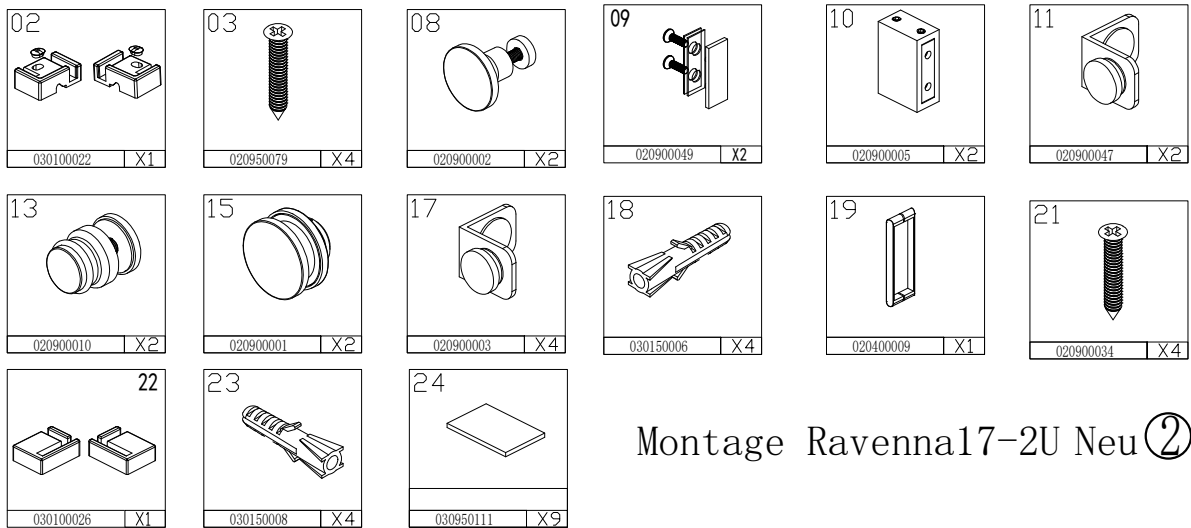

Duschkabine Ravenna17-2U

Lieferumfang

Ravenna17-2 T ü r 1000

$$\textcircled{1} + \textcircled{2} + \textcircled{3} + \textcircled{4} =$$

Ravenna17-2 T ü r 100 ①

Montage Ravenna17-2U Neu ②

Ravenna17-2 Seiten(1ST) ③

Ravenna17-2 Seiten(2ST) ④

Ravenna17-2 T ü r 1050-1500

$$\textcircled{1} + \textcircled{2} + \textcircled{3} + \textcircled{4} + \textcircled{5} =$$

Ravenna17-2 T ü r **①**

Montage Ravenna17-2U Neu ②

Ravenna17-2
Seiten (1ST) ③

Ravenna17-2
Seiten (2ST) ④

Ravenna17 T ü r 105-150
Laufschiene ⑤

| size | B | A |
|------|-----|------|
| 750 | 730 | — |
| 800 | 780 | — |
| 900 | 880 | — |
| 1000 | 980 | 1010 |
| 1100 | — | 1110 |
| 1200 | — | 1210 |
| 1300 | — | 1310 |
| 1400 | — | 1410 |
| 1500 | — | 1510 |